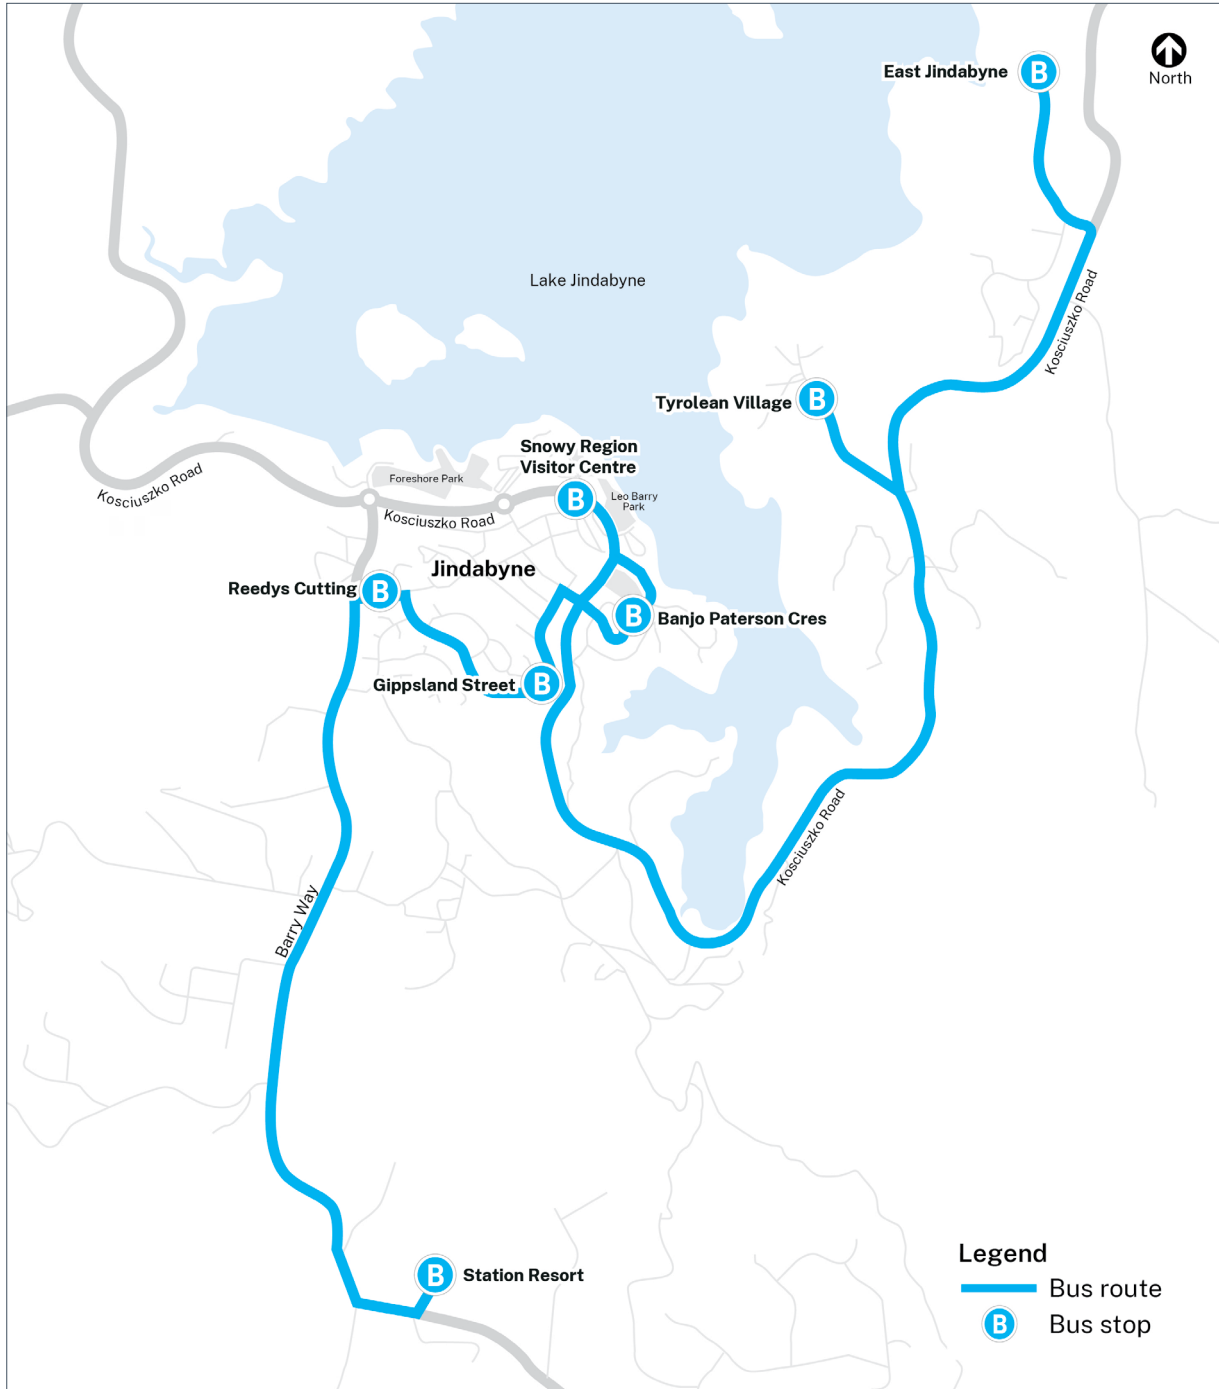

Snowy Mountains bus service

Station Resort to East Jindabyne via Snowy Region Visitor Centre and Tyrolean Village

To book your seat, or for more info and timetables **scan the QR code** or visit snowymountainsbus.com.au