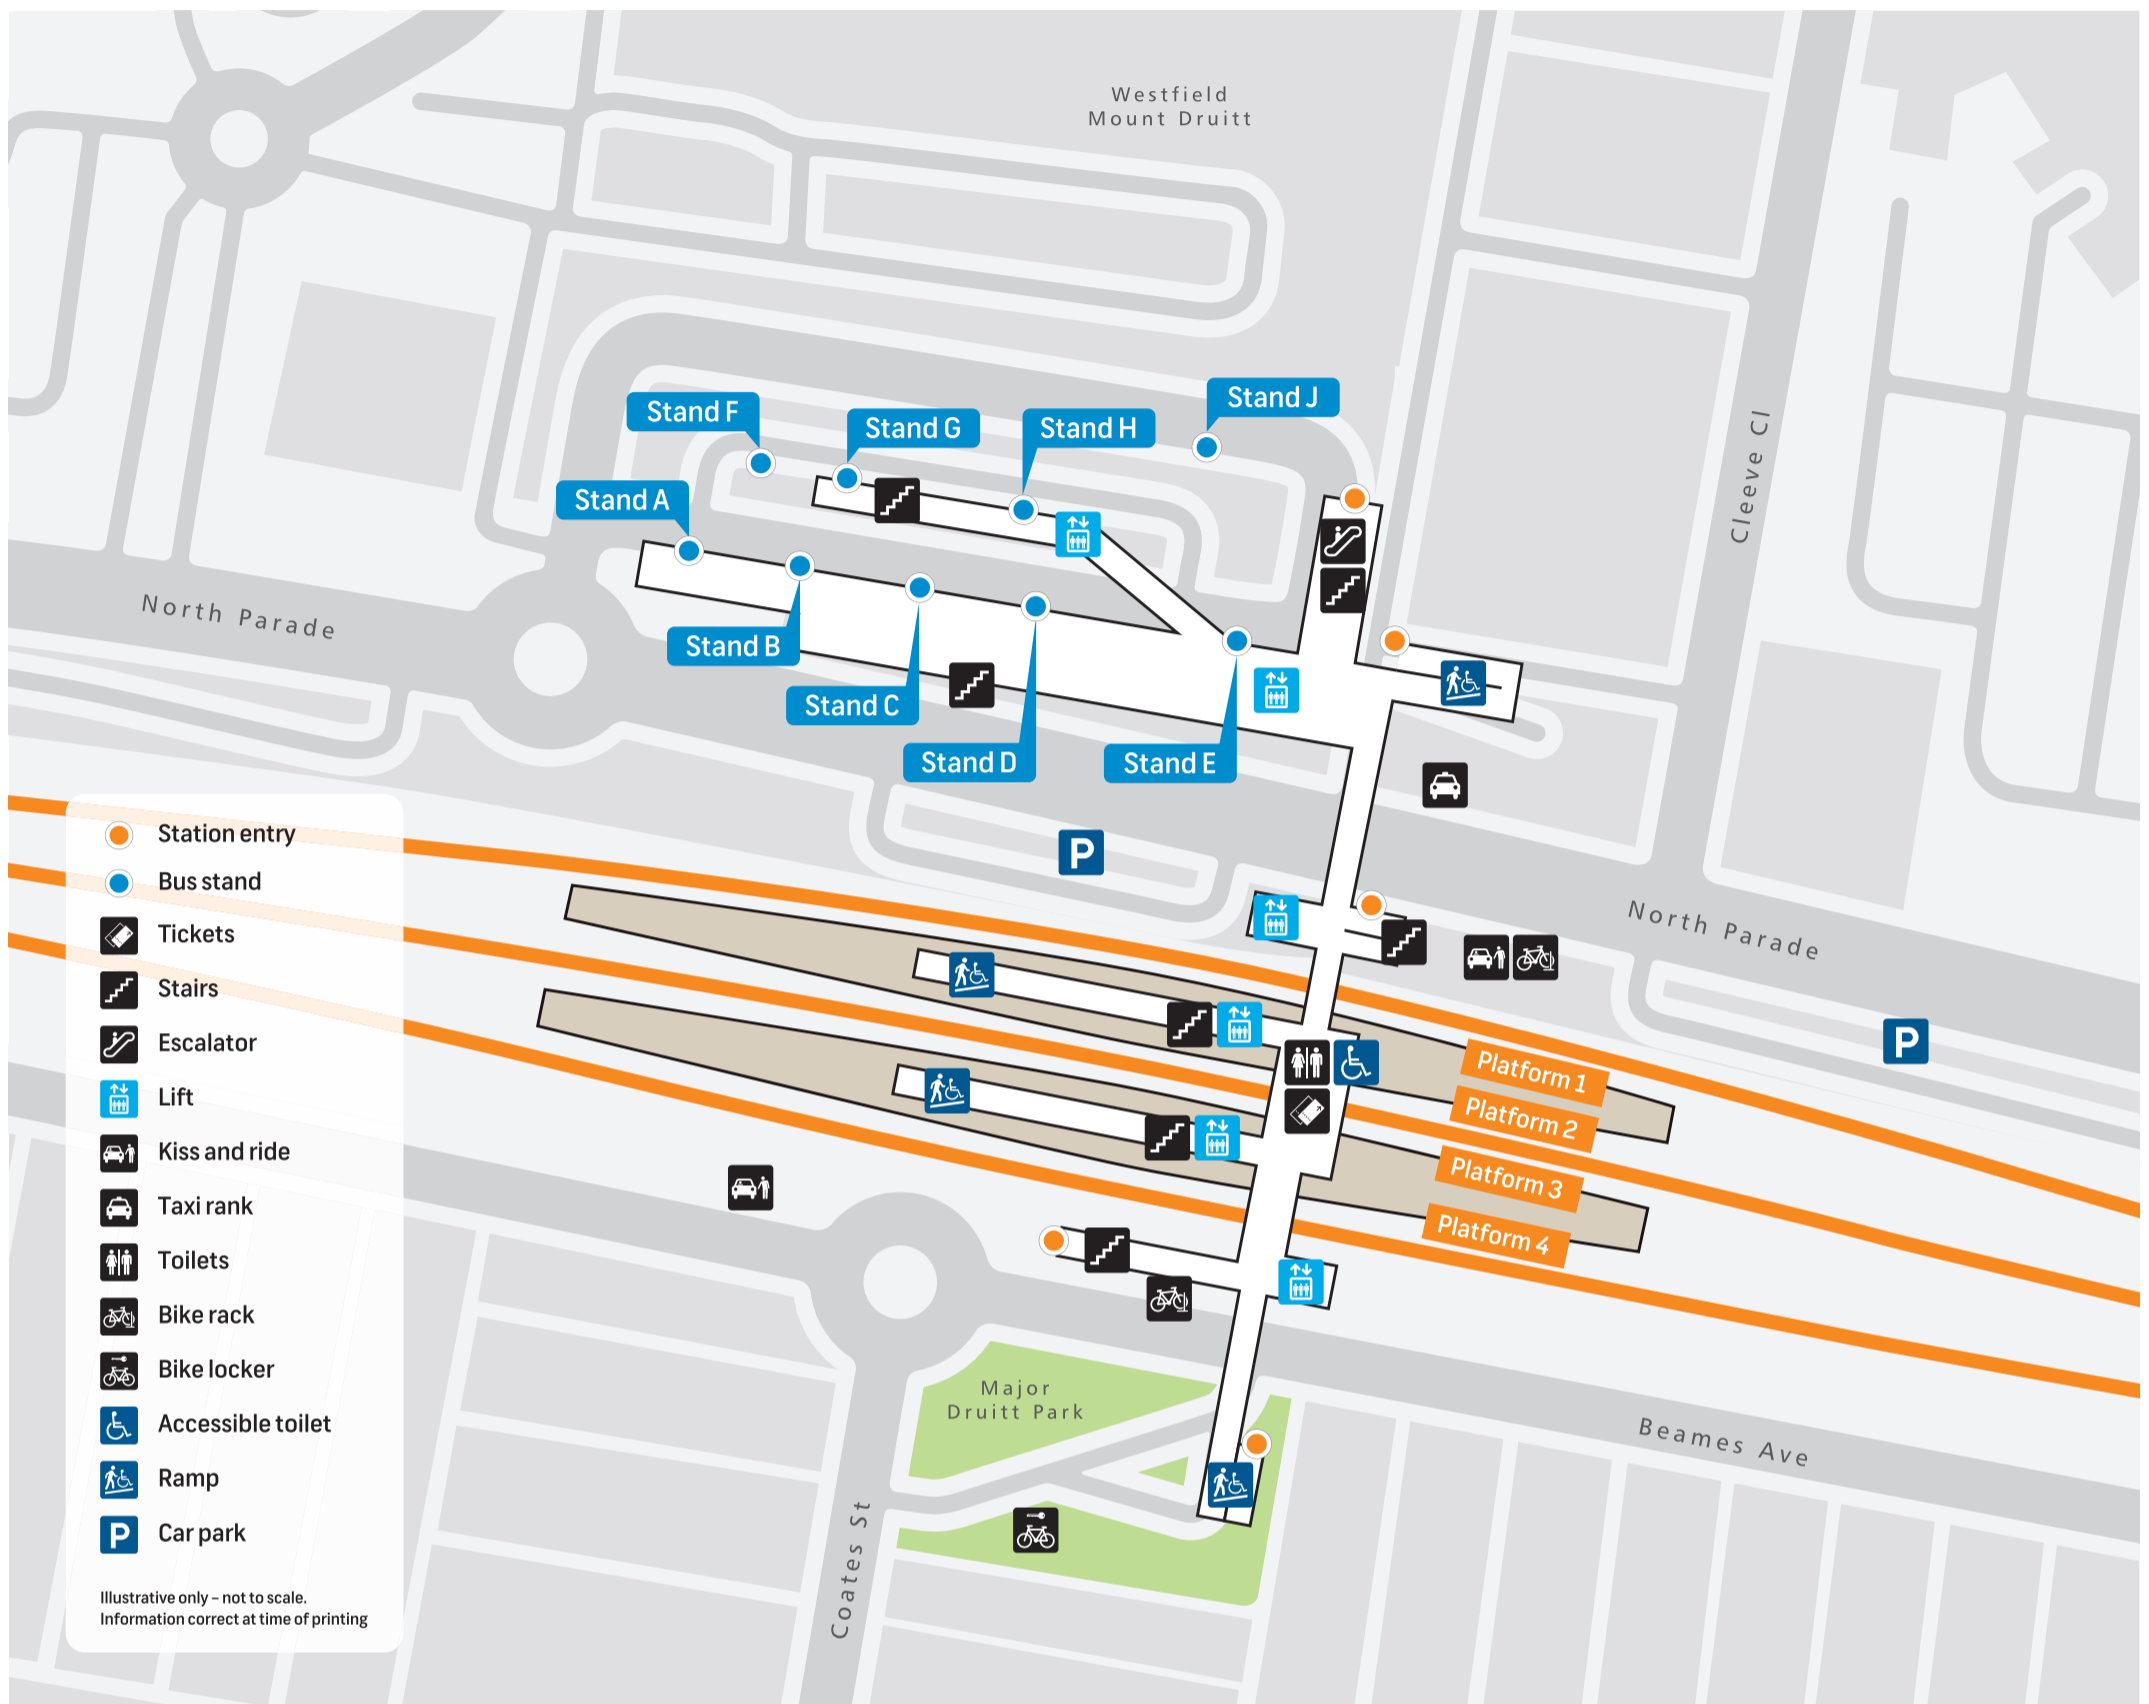

Mount DrUITt Station Public Transport Map

Illustrative only - not to scale.
Information correct at time of printing

T1 North Shore, Northern & Western Line
Western North Shore

Stand A
Stop no. 277079
723 Blacktown
728 Blacktown
729 Blacktown
738 Eastern Creek Business Park
739V Mount DrUITt South

Stand B
Stop no. 2770139
755 Shalvey and Plumpton
758 St Marys

Stand C
Stop no. 2770102
754 Blacktown
N70 City Town Hall
N70 Penrith

Stand D
Stop no. 277060
750 Blacktown
761 Bidwill

Stand E
Stop no. 2770251
756 Blacktown
757 Riverstone

Stand F
Stop no. 2770506
780 Penrith

Stand G
Stop no. 2770507
674 Windsor
759 St Marys

Stand H
Stop no. 2770508
770 Penrith
771 St Marys
774 Penrith
775 Penrith
776 Penrith

Stand J
Stop no. 2770380
Arrivals only