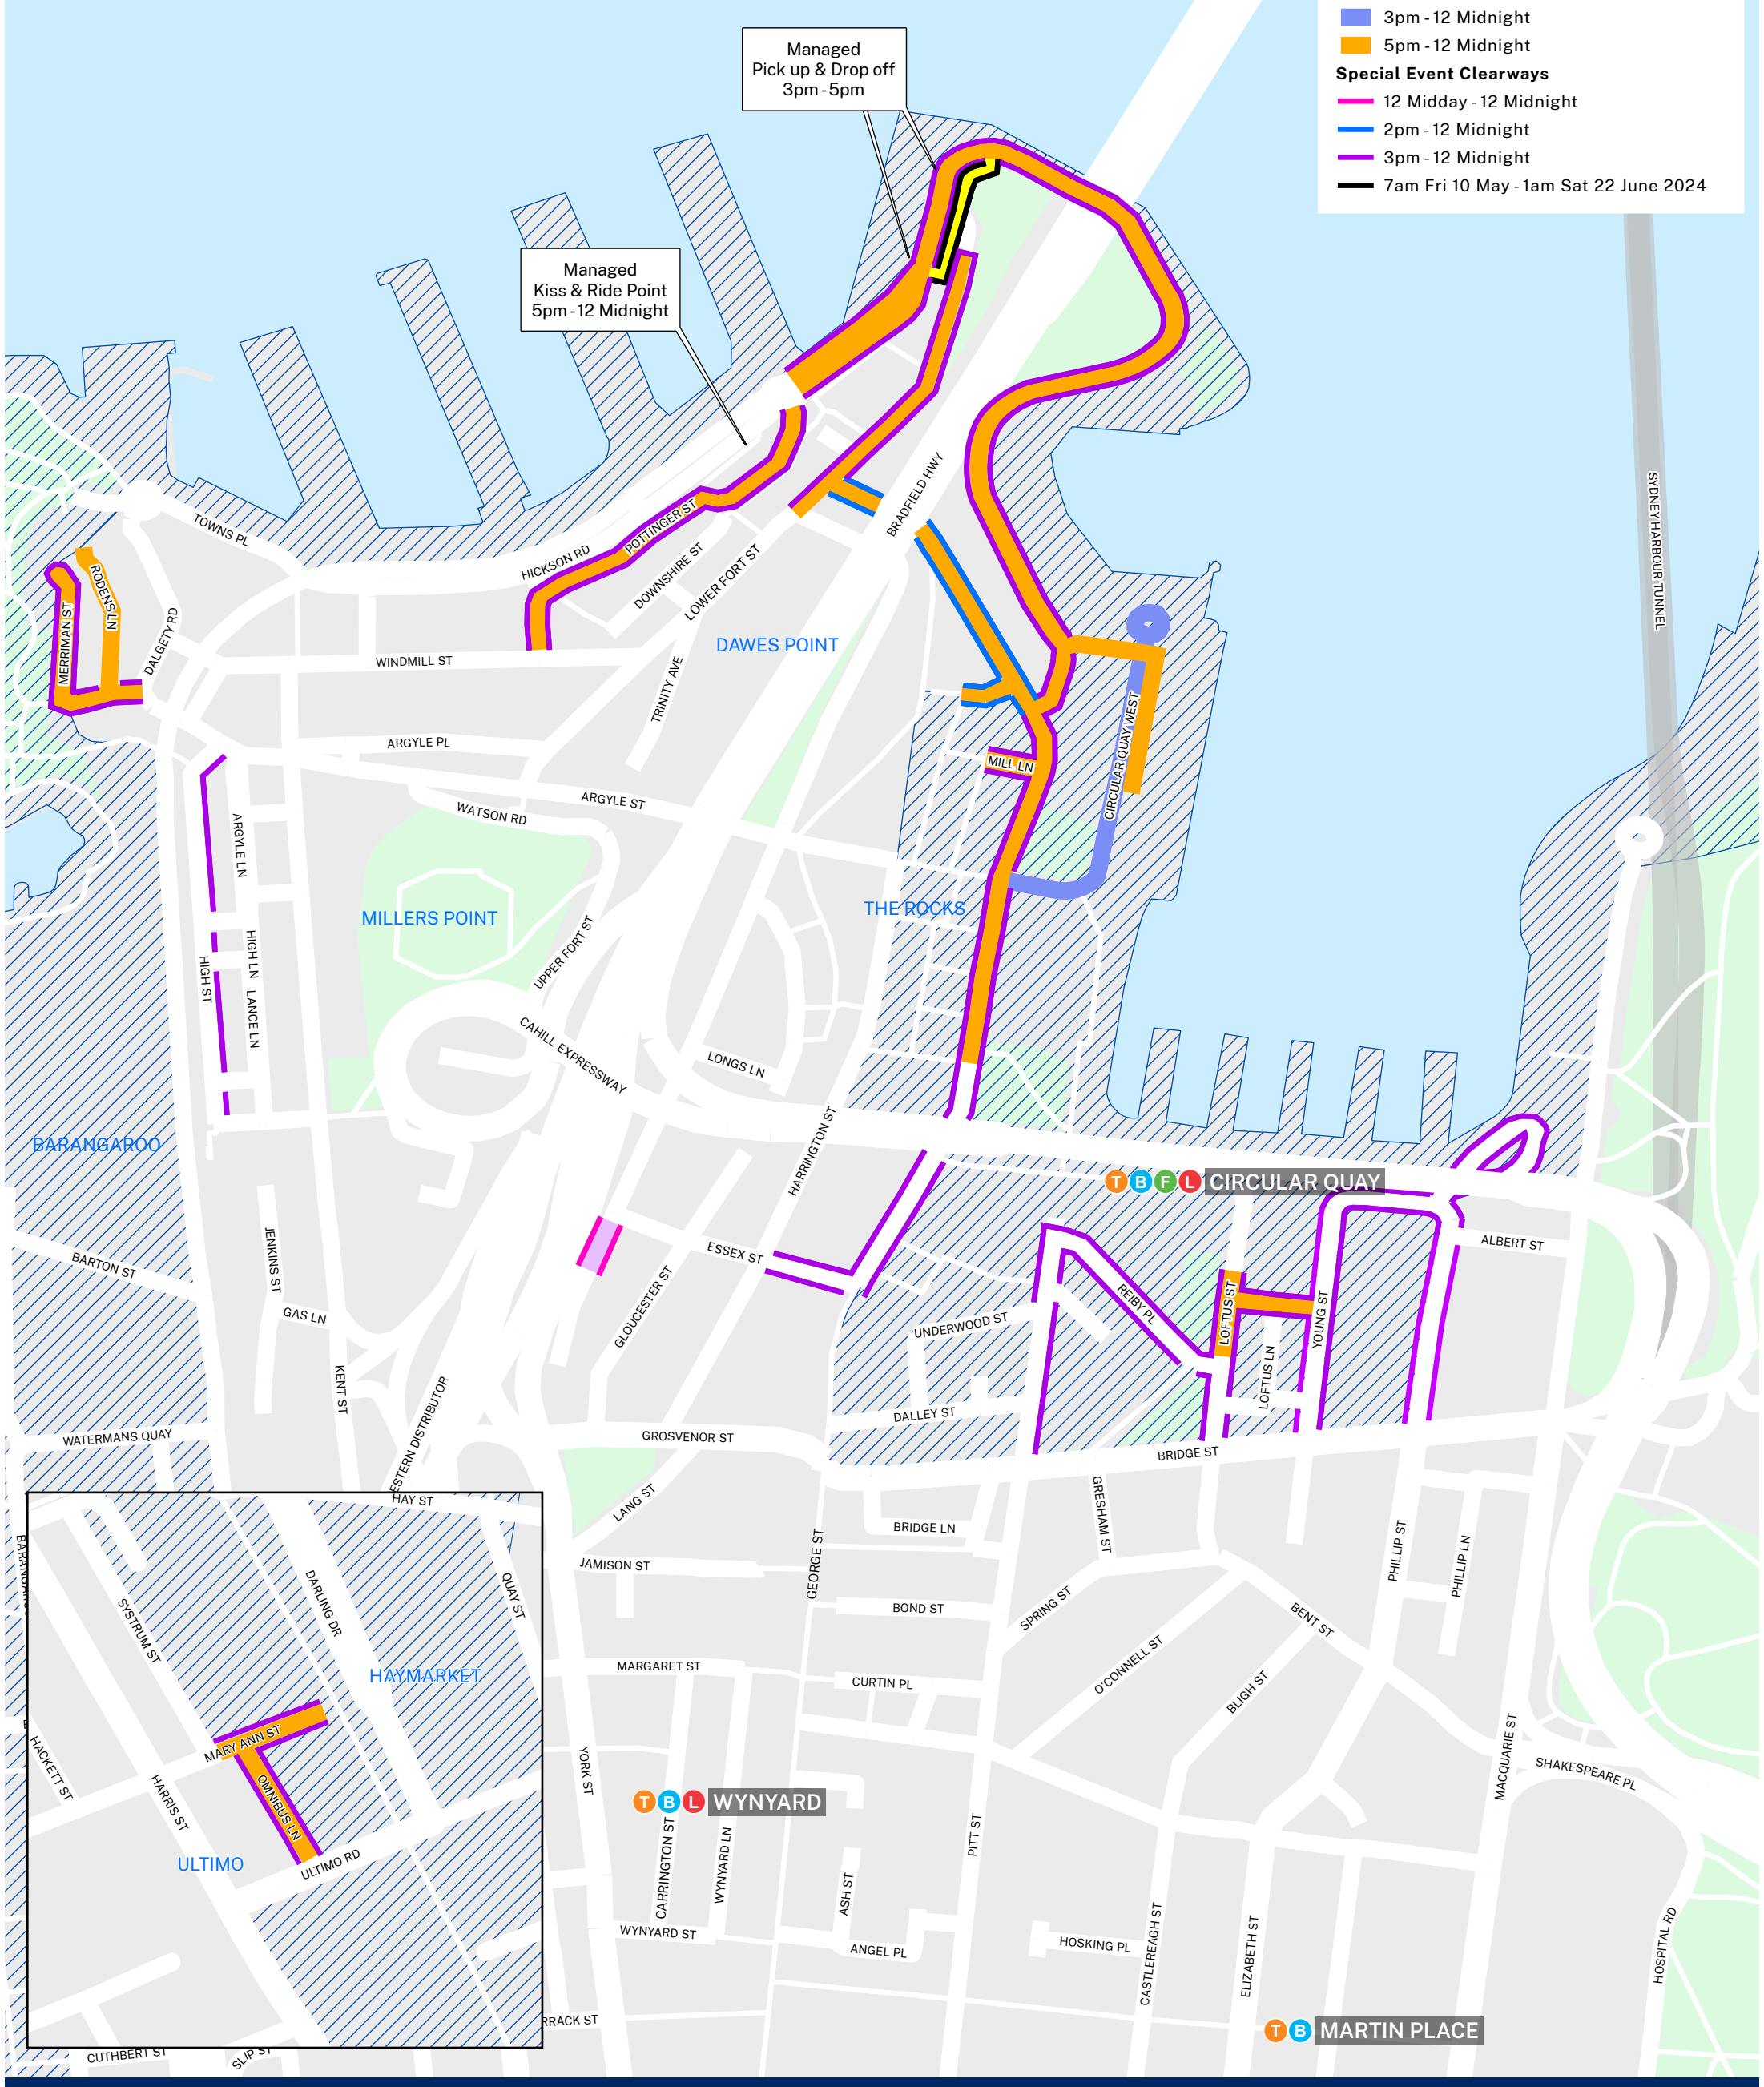

# Vivid Sydney 2024 - Road closures & special event clearways

Mon 27 May - Thu 30 May, Mon 3 Jun - Thu 6 Jun, Tue 11 Jun - Thu 13 Jun

North

- Event Precinct
- Road Closure**
  - 7am Fri 10 May - 1am Sat 22 June 2024
  - 12 Midday - 12 Midnight
  - 3pm - 12 Midnight
  - 5pm - 12 Midnight
- Special Event Clearways**
  - 12 Midday - 12 Midnight
  - 2pm - 12 Midnight
  - 3pm - 12 Midnight
  - 7am Fri 10 May - 1am Sat 22 June 2024

Visit [liveltraffic.com](http://liveltraffic.com) for more details. Visit [transportnsw.info](http://transportnsw.info) to plan your trip.