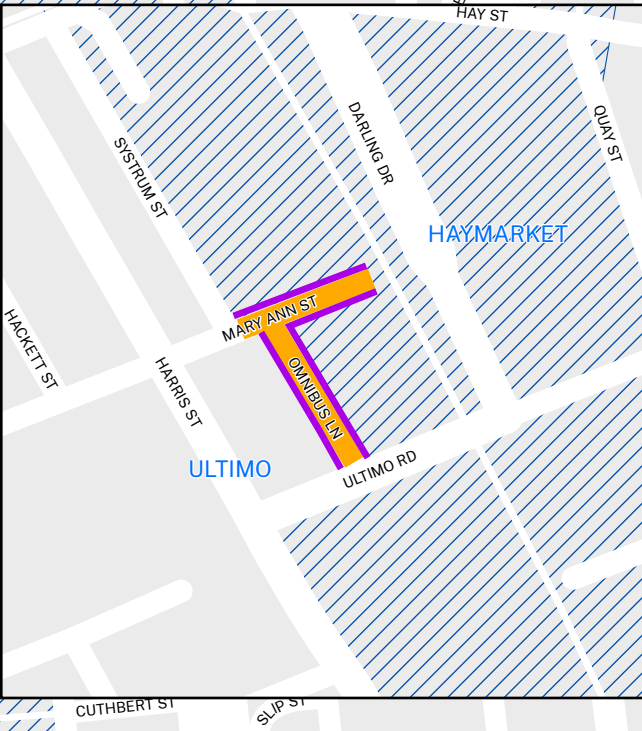

# Vivid Sydney 2024 - Road closures & special event clearways

Mon 27 May - Thu 30 May, Mon 3 Jun - Thu 6 Jun, Tue 11 Jun - Thu 13 Jun

North

- Event Precinct
- Road Closure**
  - 7am Fri 10 May - 1am Sat 22 June 2024
  - 12 Midday - 12 Midnight
  - 3pm - 12 Midnight
  - 5pm - 12 Midnight
- Special Event Clearways**
  - 12 Midday - 12 Midnight
  - 2pm - 12 Midnight
  - 3pm - 12 Midnight
  - 7am Fri 10 May - 1am Sat 22 June 2024