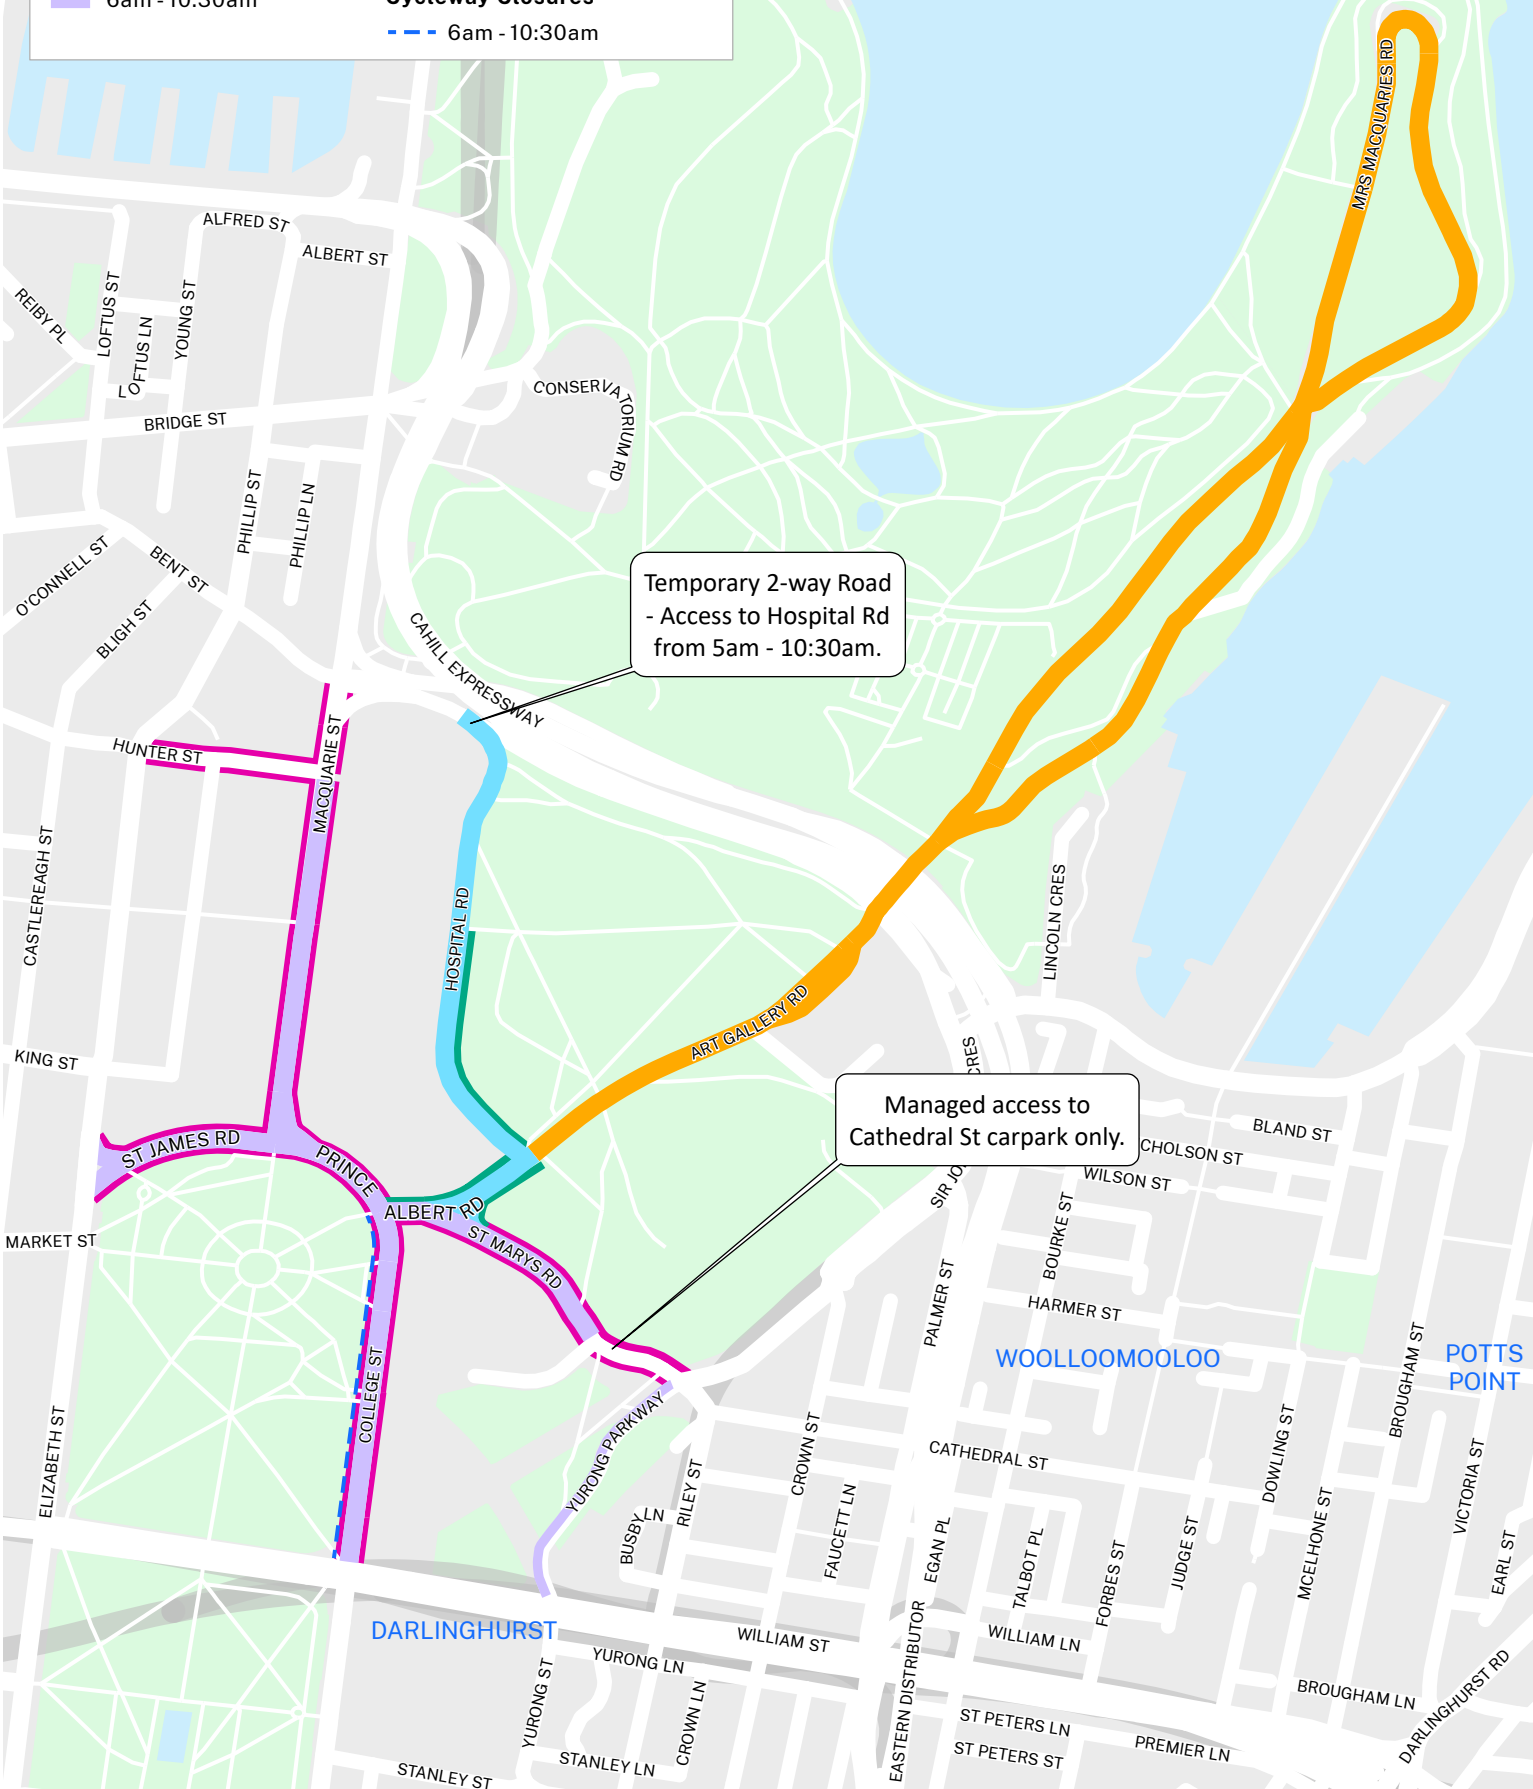

THE ROCKS

Road Closures		Special Event Clearways	
█	5am to 12 Midday	█	5am to 10:30am
█	5am - 10:30am	█	5am to 12 midday
█	6am - 10:30am	- - -	Cycleway Closures
			6am - 10:30am

Temporary 2-way Road
- Access to Hospital Rd
from 5am - 10:30am.

Managed access to
Cathedral St carpark only.