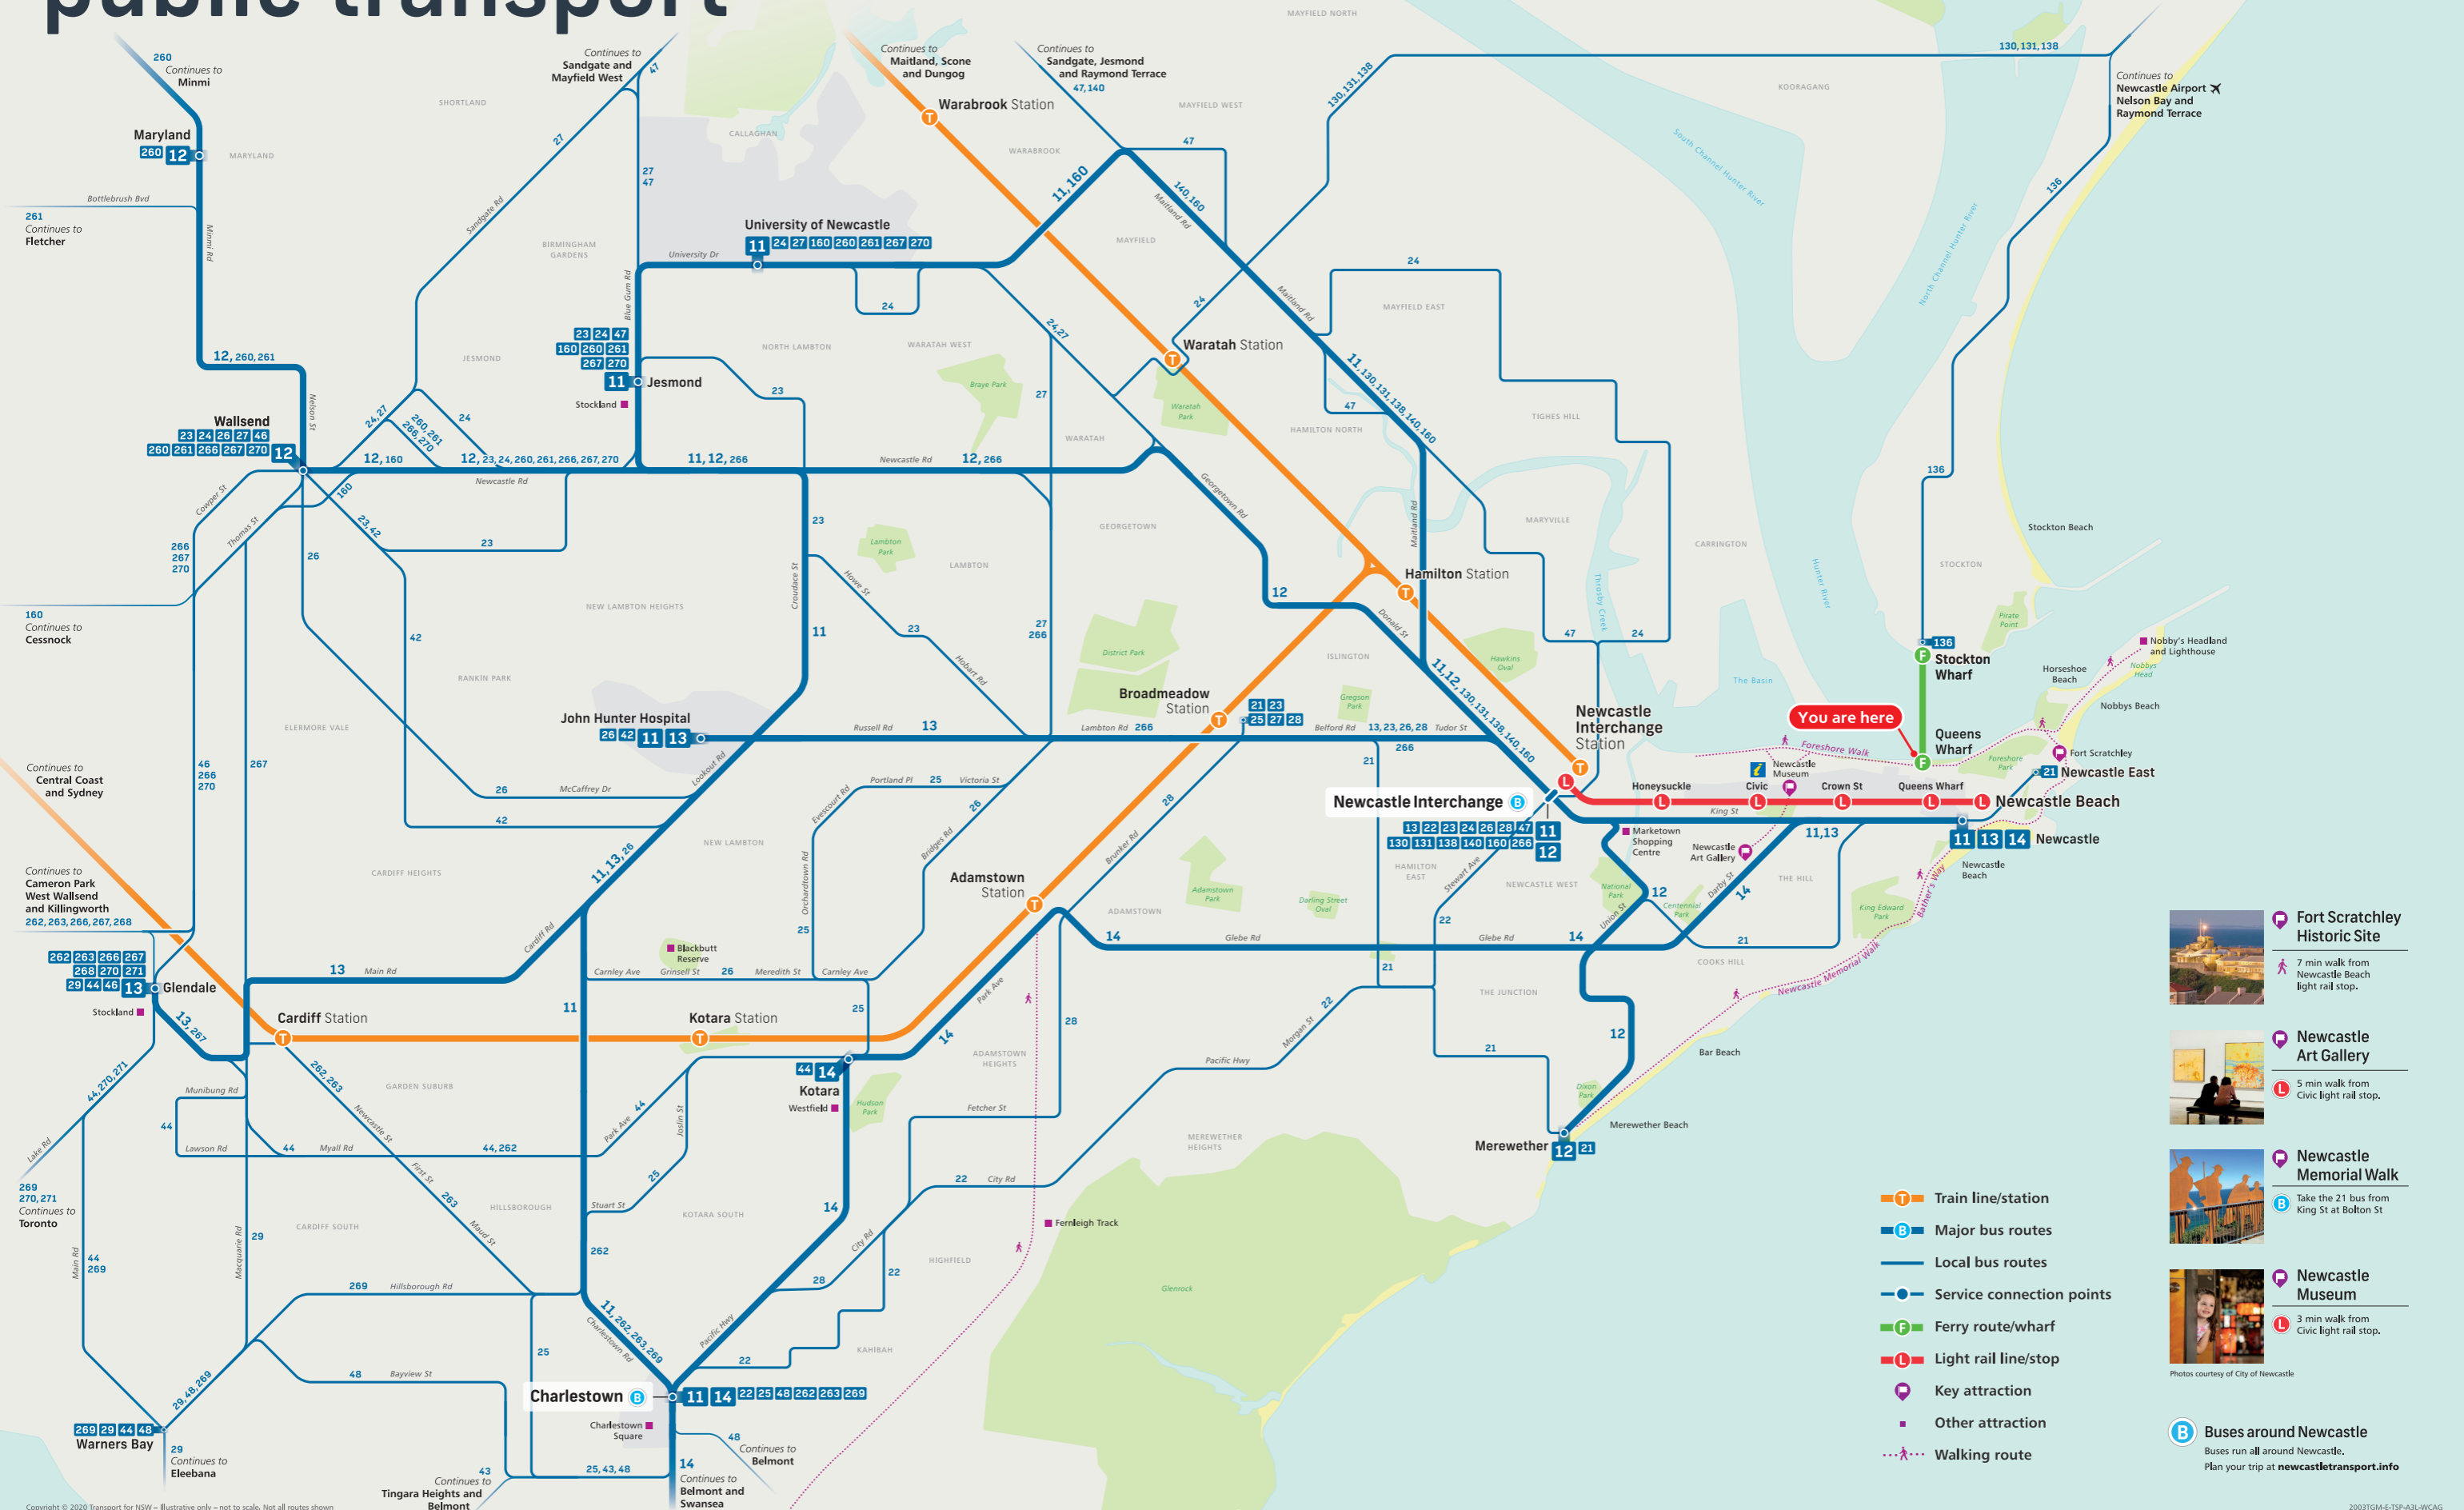

Around Newcastle with public transport

- Train line/station
- Major bus routes
- Local bus routes
- Service connection points
- Ferry route/wharf
- Light rail line/stop
- Key attraction
- Other attraction
- Walking route

- Fort Scratchley Historic Site**
7 min walk from Newcastle Beach light rail stop.
- Newcastle Art Gallery**
5 min walk from Civic light rail stop.
- Newcastle Memorial Walk**
Take the 21 bus from King St at Bolton St
- Newcastle Museum**
3 min walk from Civic light rail stop.

Buses around Newcastle
Buses run all around Newcastle.
Plan your trip at newcastletransport.info