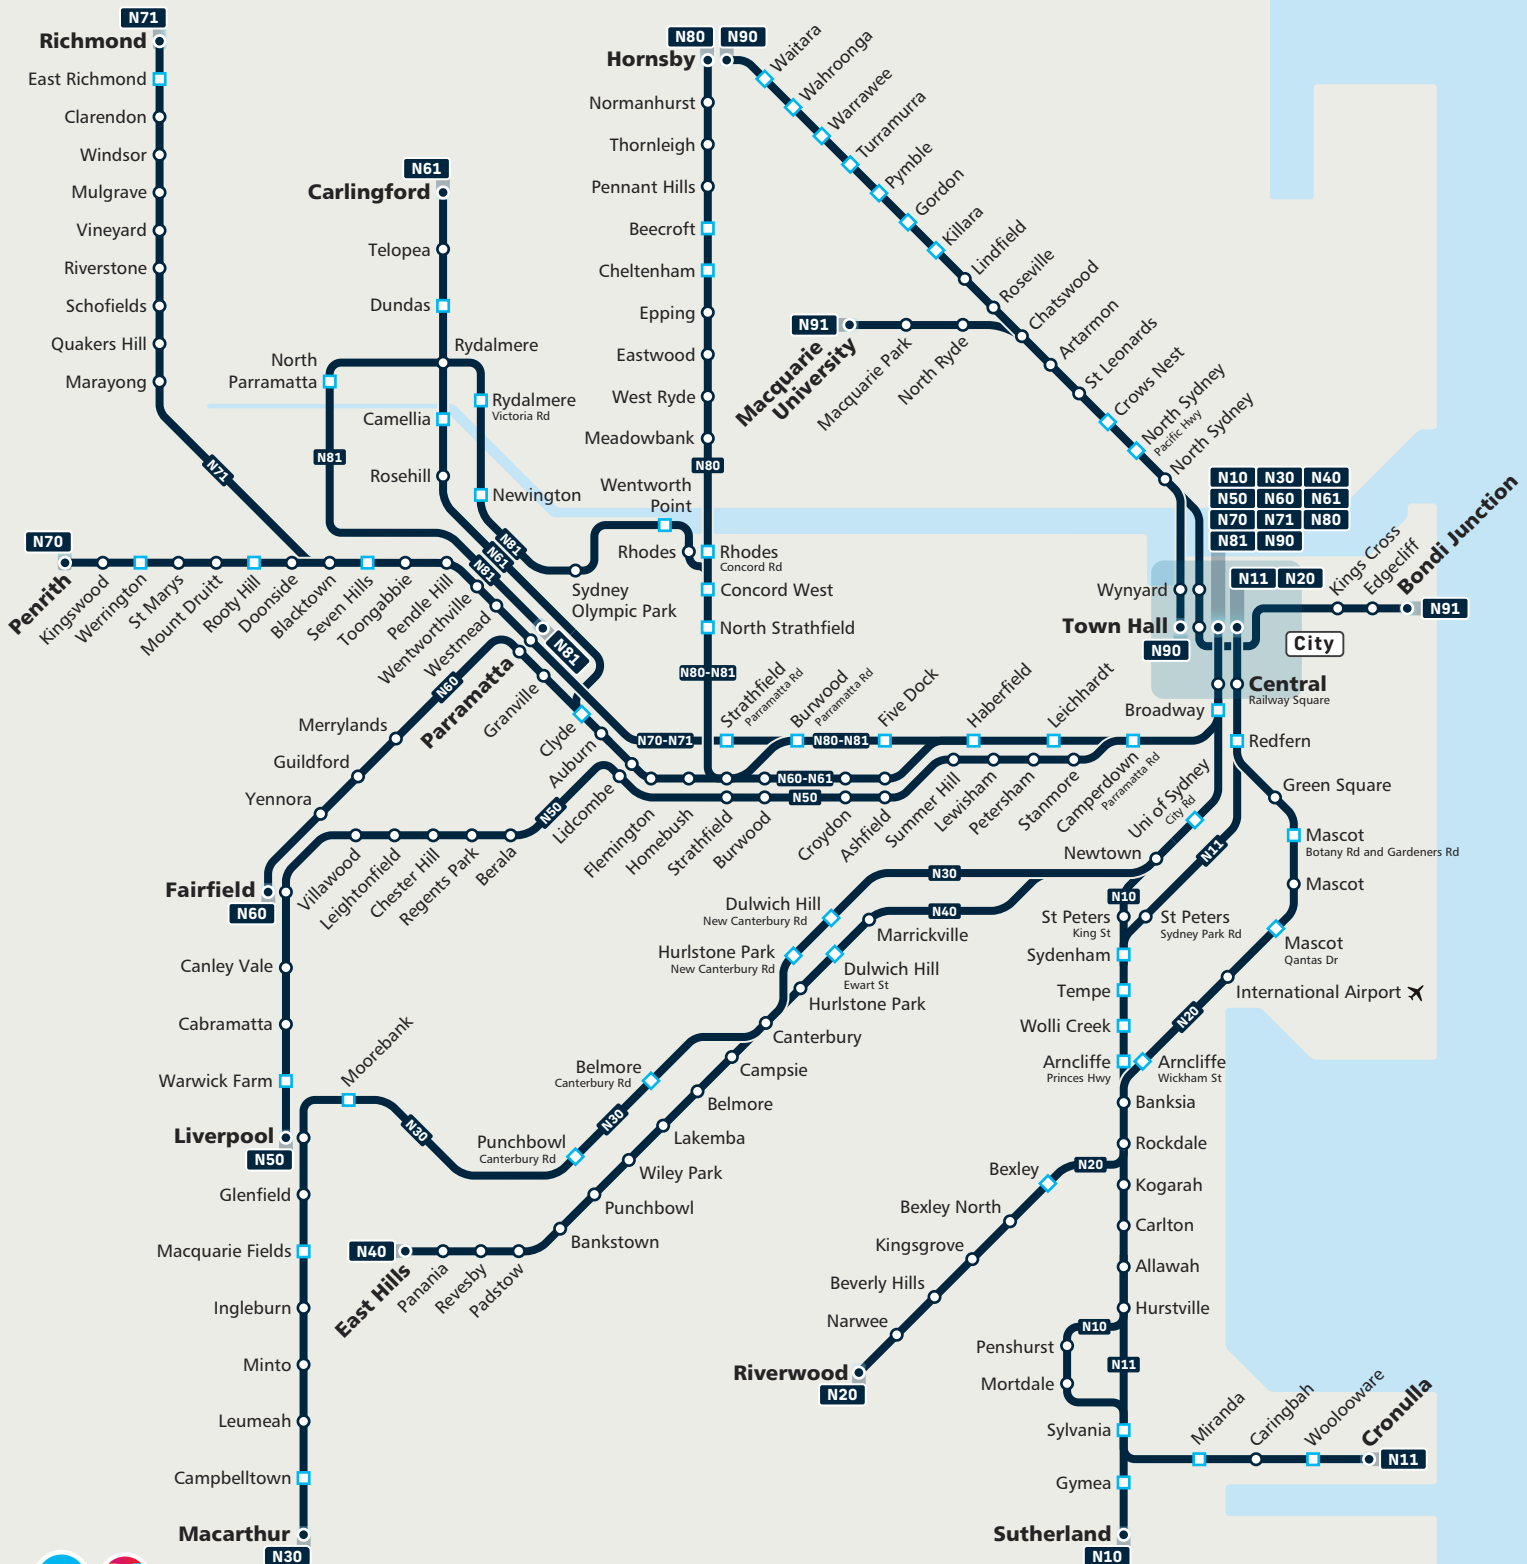

Sydney NightRide Buses Network

To and from City Town Hall

- | | | | | |
|---------------------------------------|-----------------------|------------------------|--|--|
| N10 Sutherland | N30 Macarthur | N60 Fairfield | N71 Richmond | N90 Hornsby
via Chatswood |
| N11 Cronulla | N40 East Hills | N61 Carlingford | N80 Hornsby
via Strathfield | N91 Bondi Junction to
Macquarie University
via City Town Hall |
| N20 Riverwood
via Airport ✈ | N50 Liverpool | N70 Penrith | N81 Parramatta
via Sydney Olympic Park | |