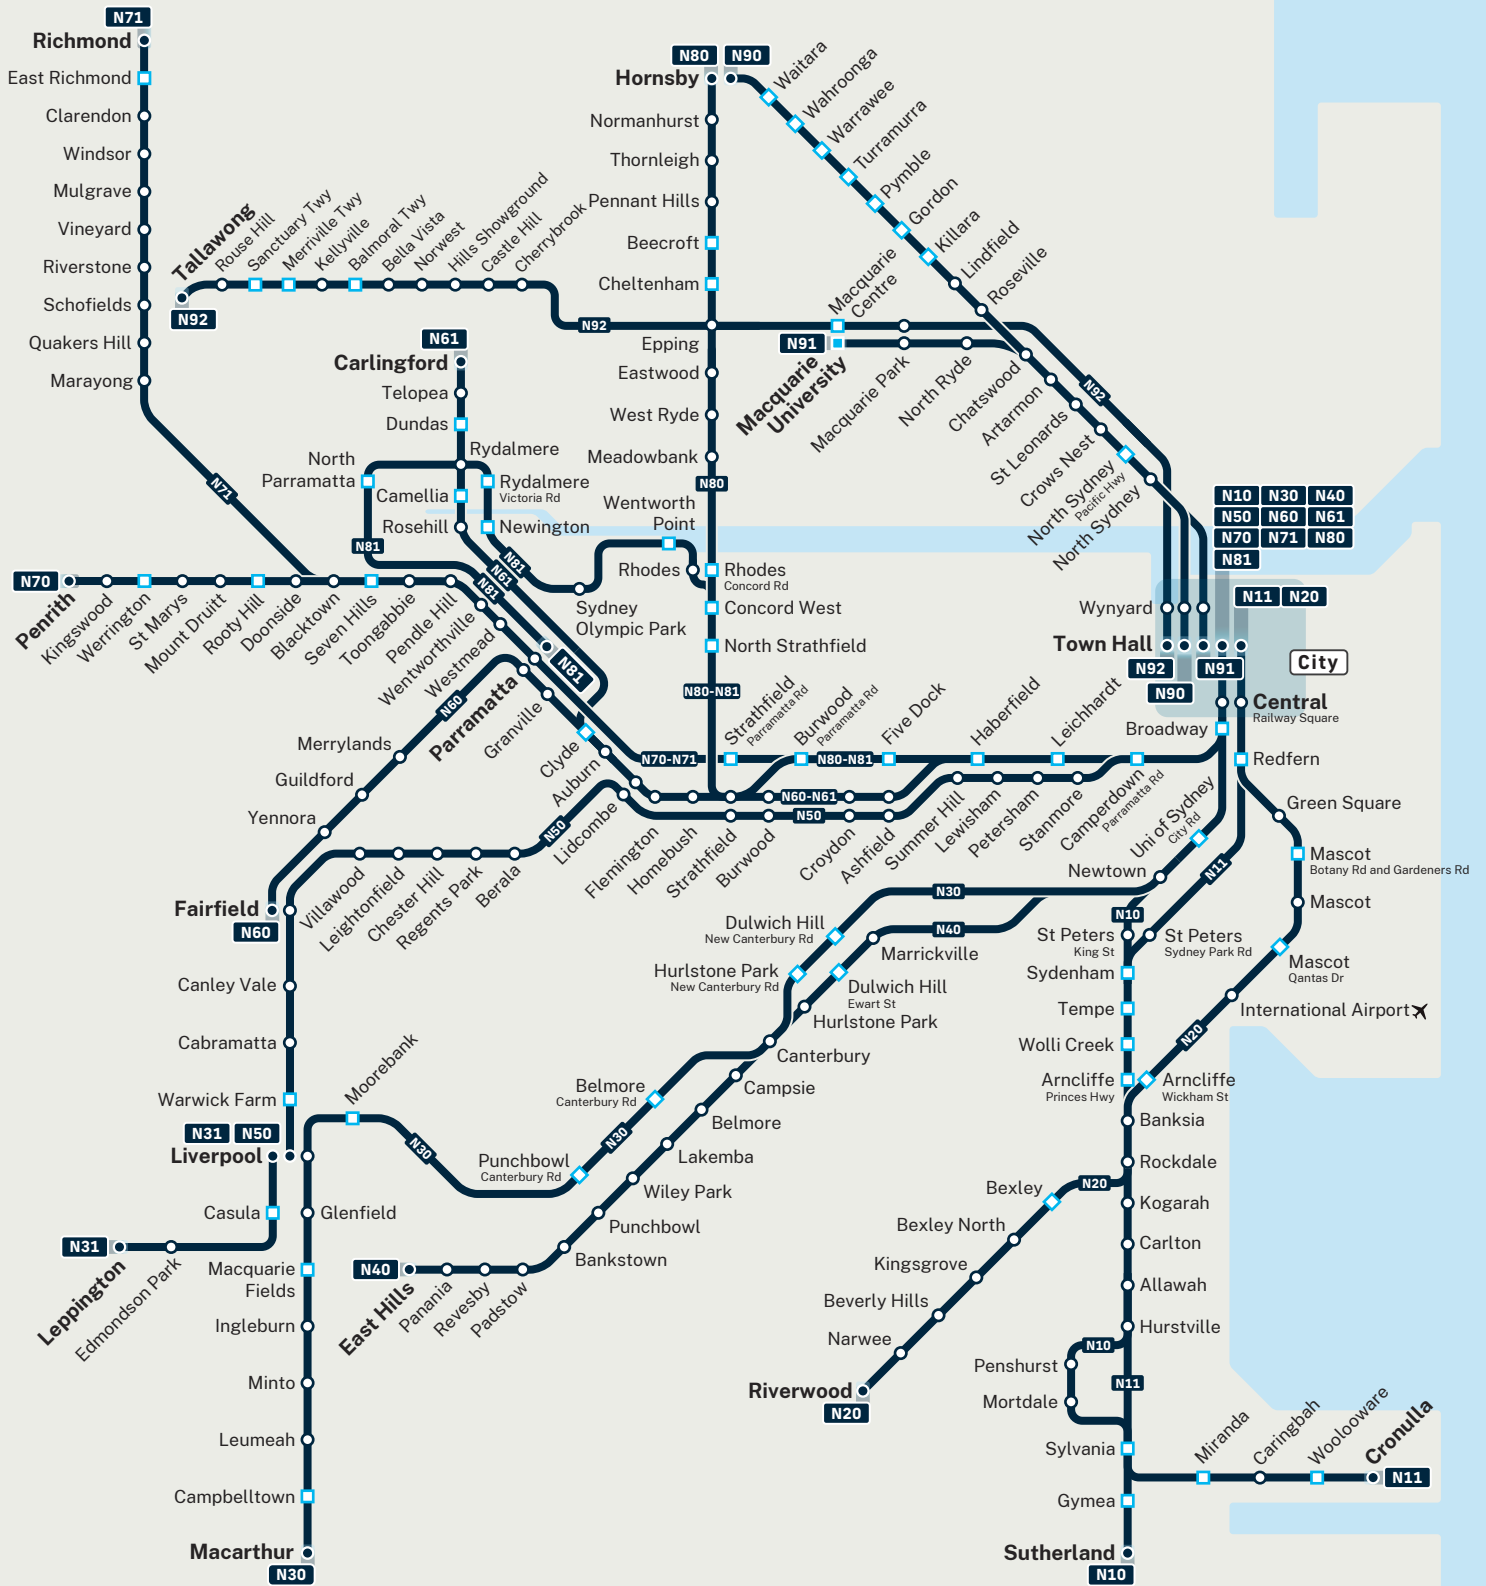

Sydney NightRide Buses Network

- | | | | | | |
|--|-----------------------|------------------------|---------------------------------------|--|----------------------|
| N10 Sutherland | N30 Macarthur | N50 Liverpool | N70 Penrith | N81 Parramatta
via Sydney Olympic Park | N92 Tallawong |
| N11 Cronulla | N31 Leppington | N60 Fairfield | N71 Richmond | N90 Hornsby
via Chatswood | |
| N20 Riverwood
via Airport ✈️ | N40 East Hills | N61 Carlingford | N80 Hornsby
via Strathfield | N91 Macquarie University | |

Stop near station Stop not near station

NORTH

Check timetables for services