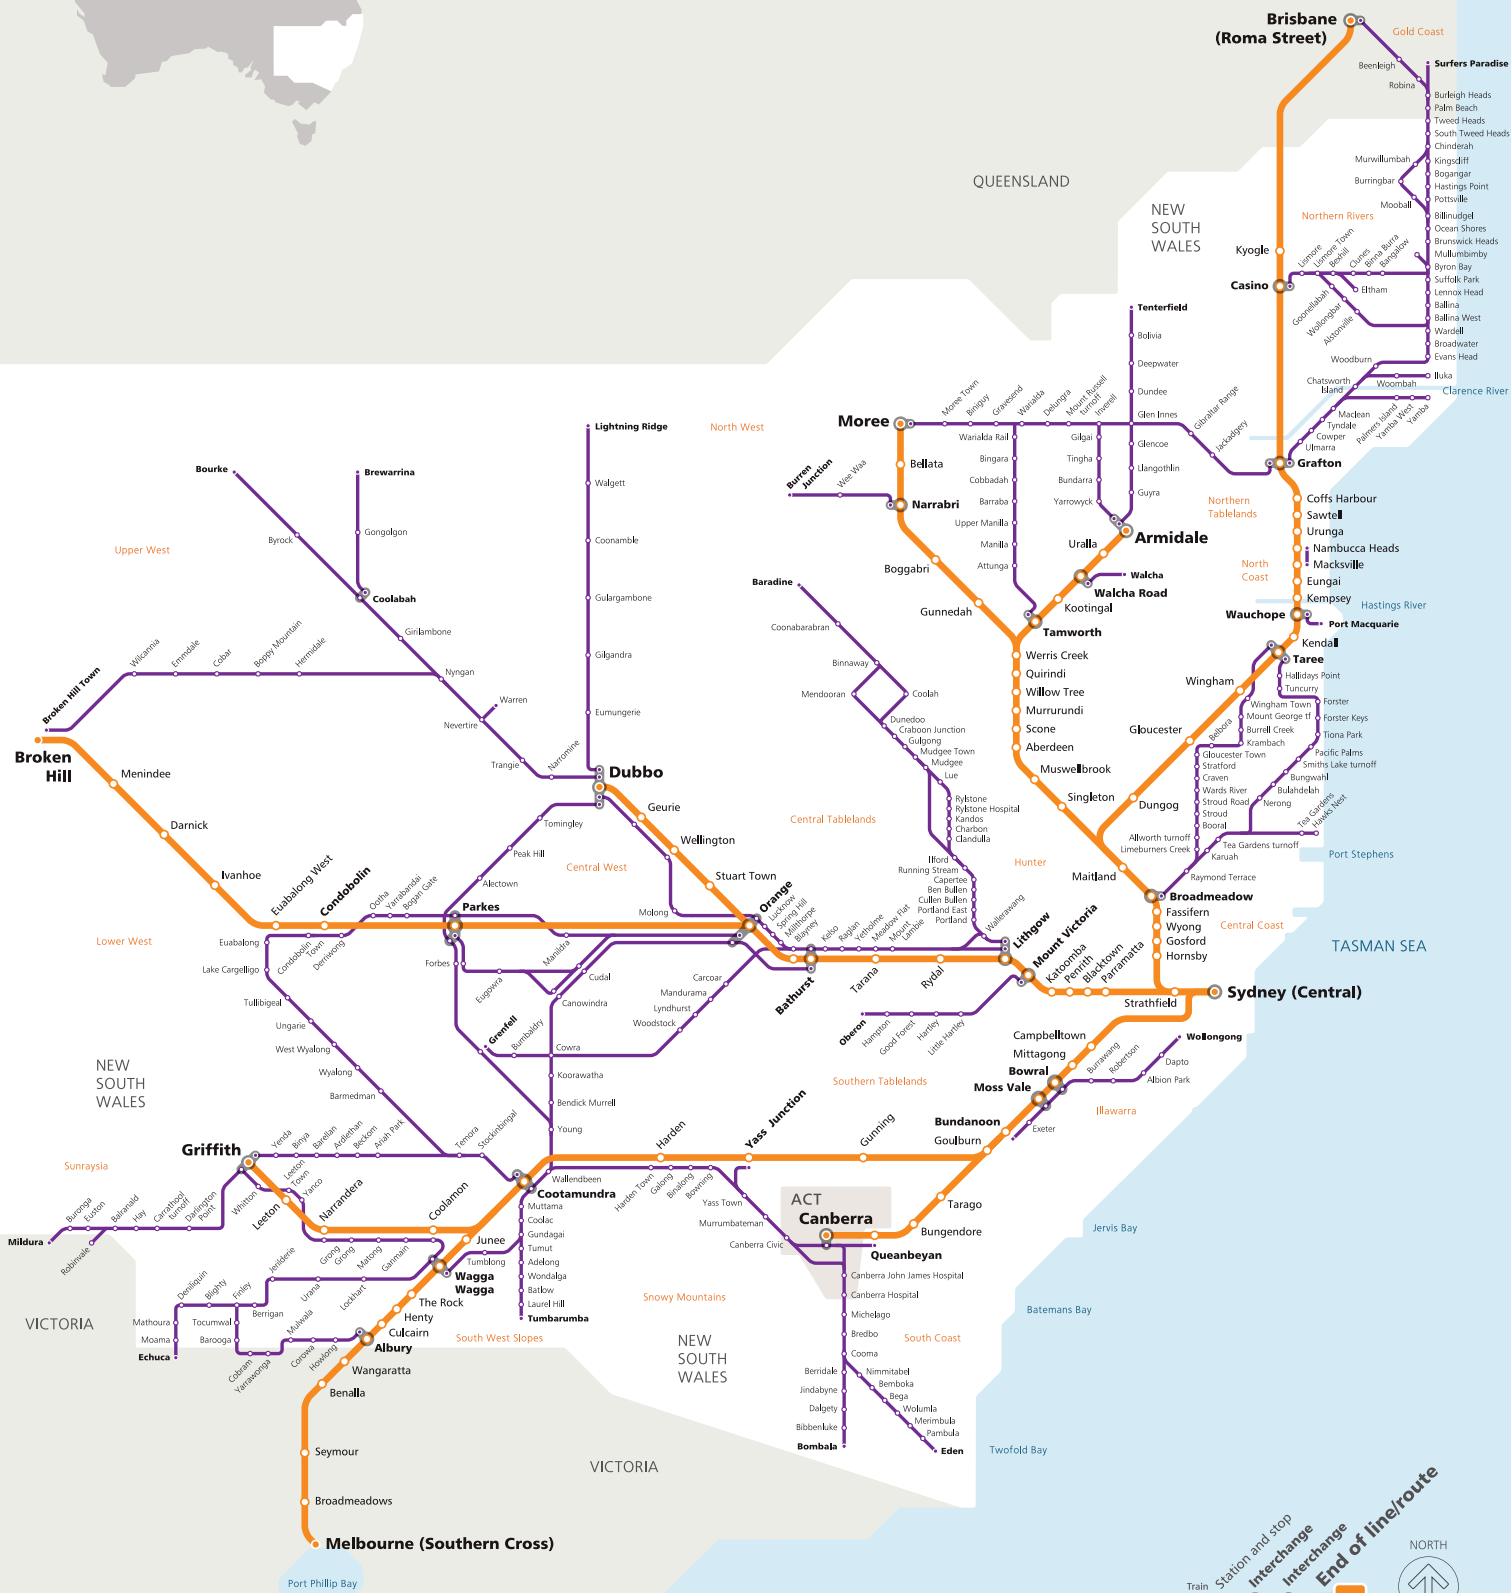

Regional Trains and Coaches

Check timetables and trip planners for train services and connections

Visit transportnsw.info