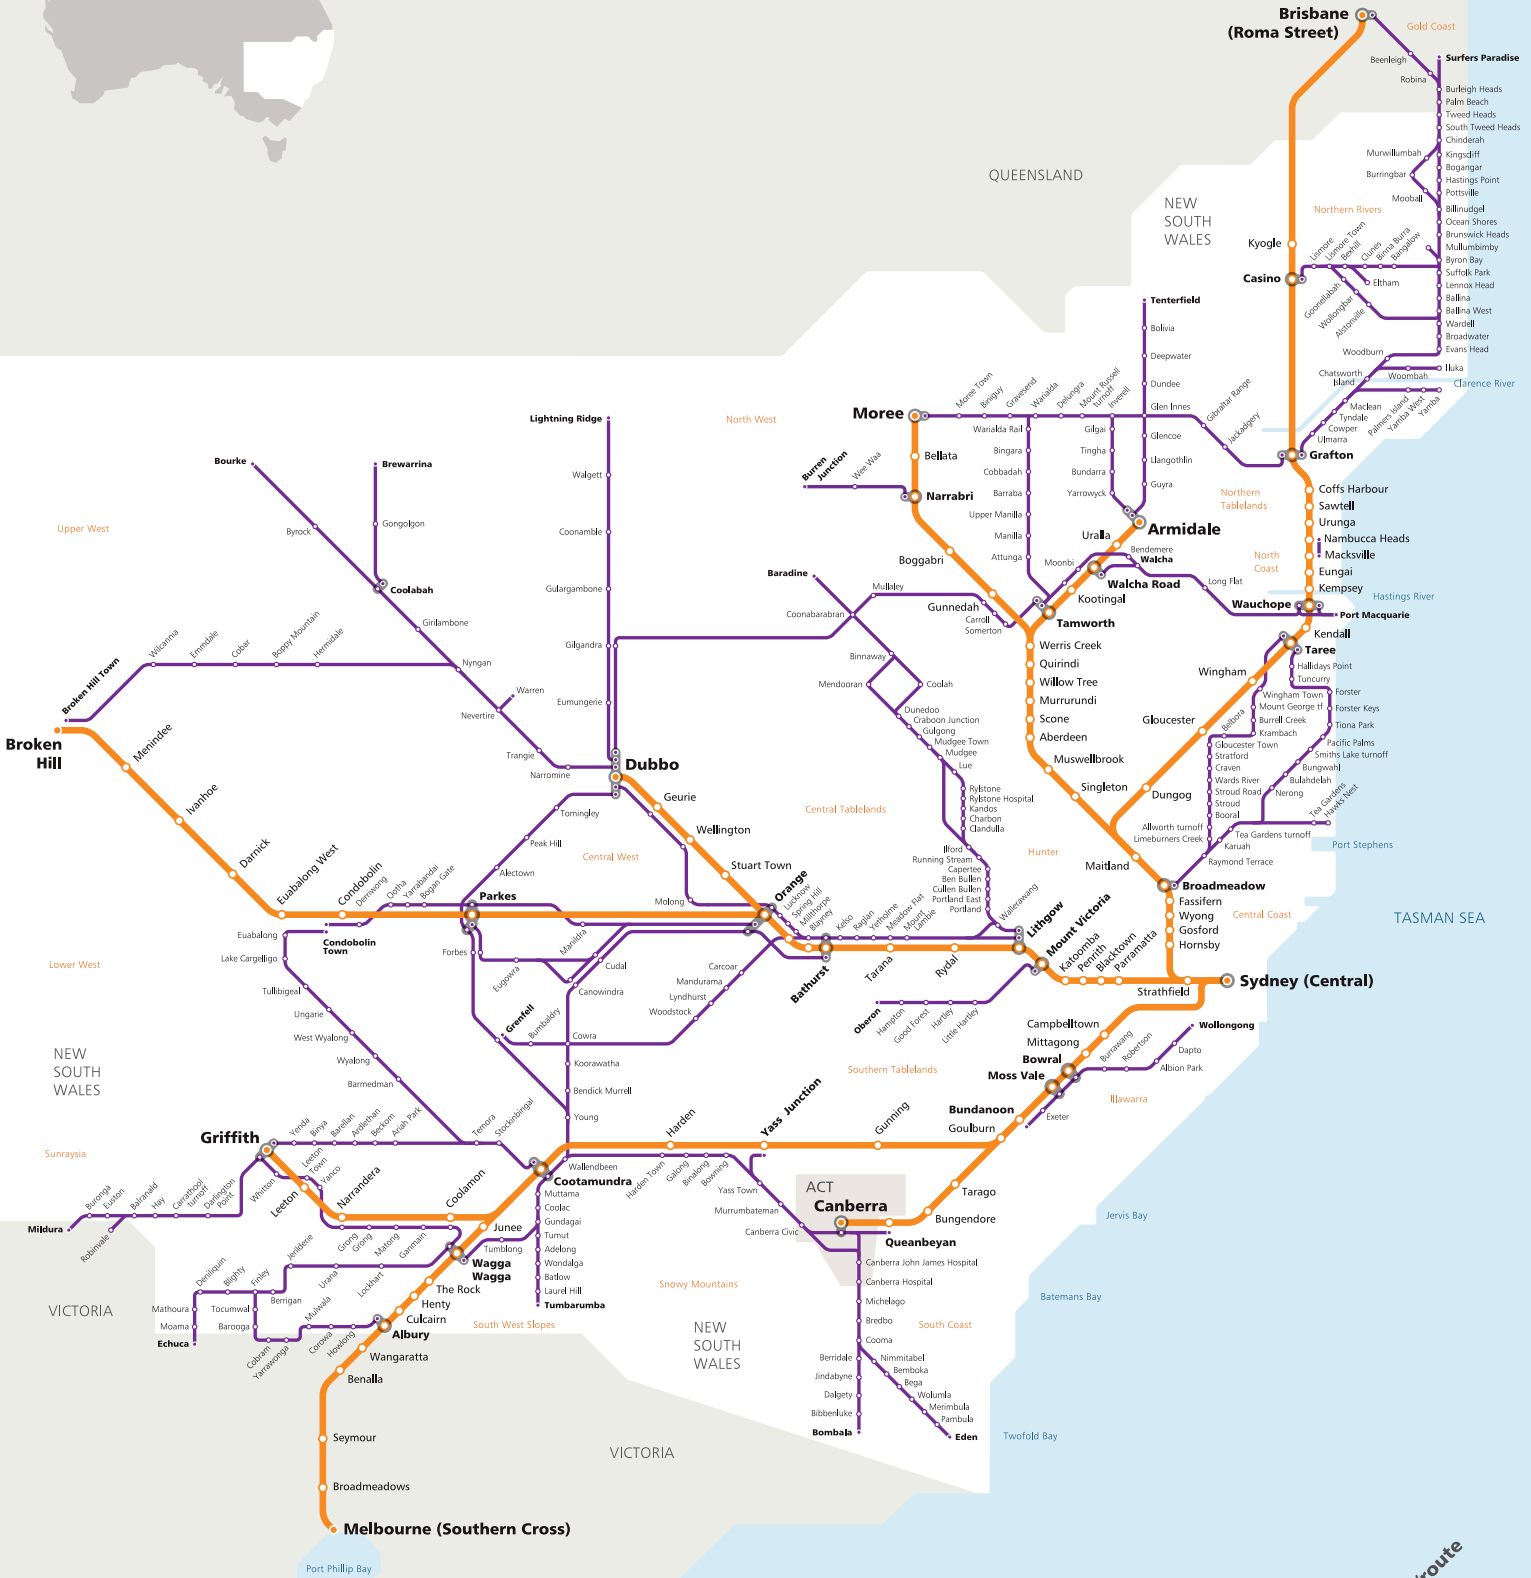

Regional trains and coaches

Check timetables and trip planners for train services and connections

Visit transportnsw.info