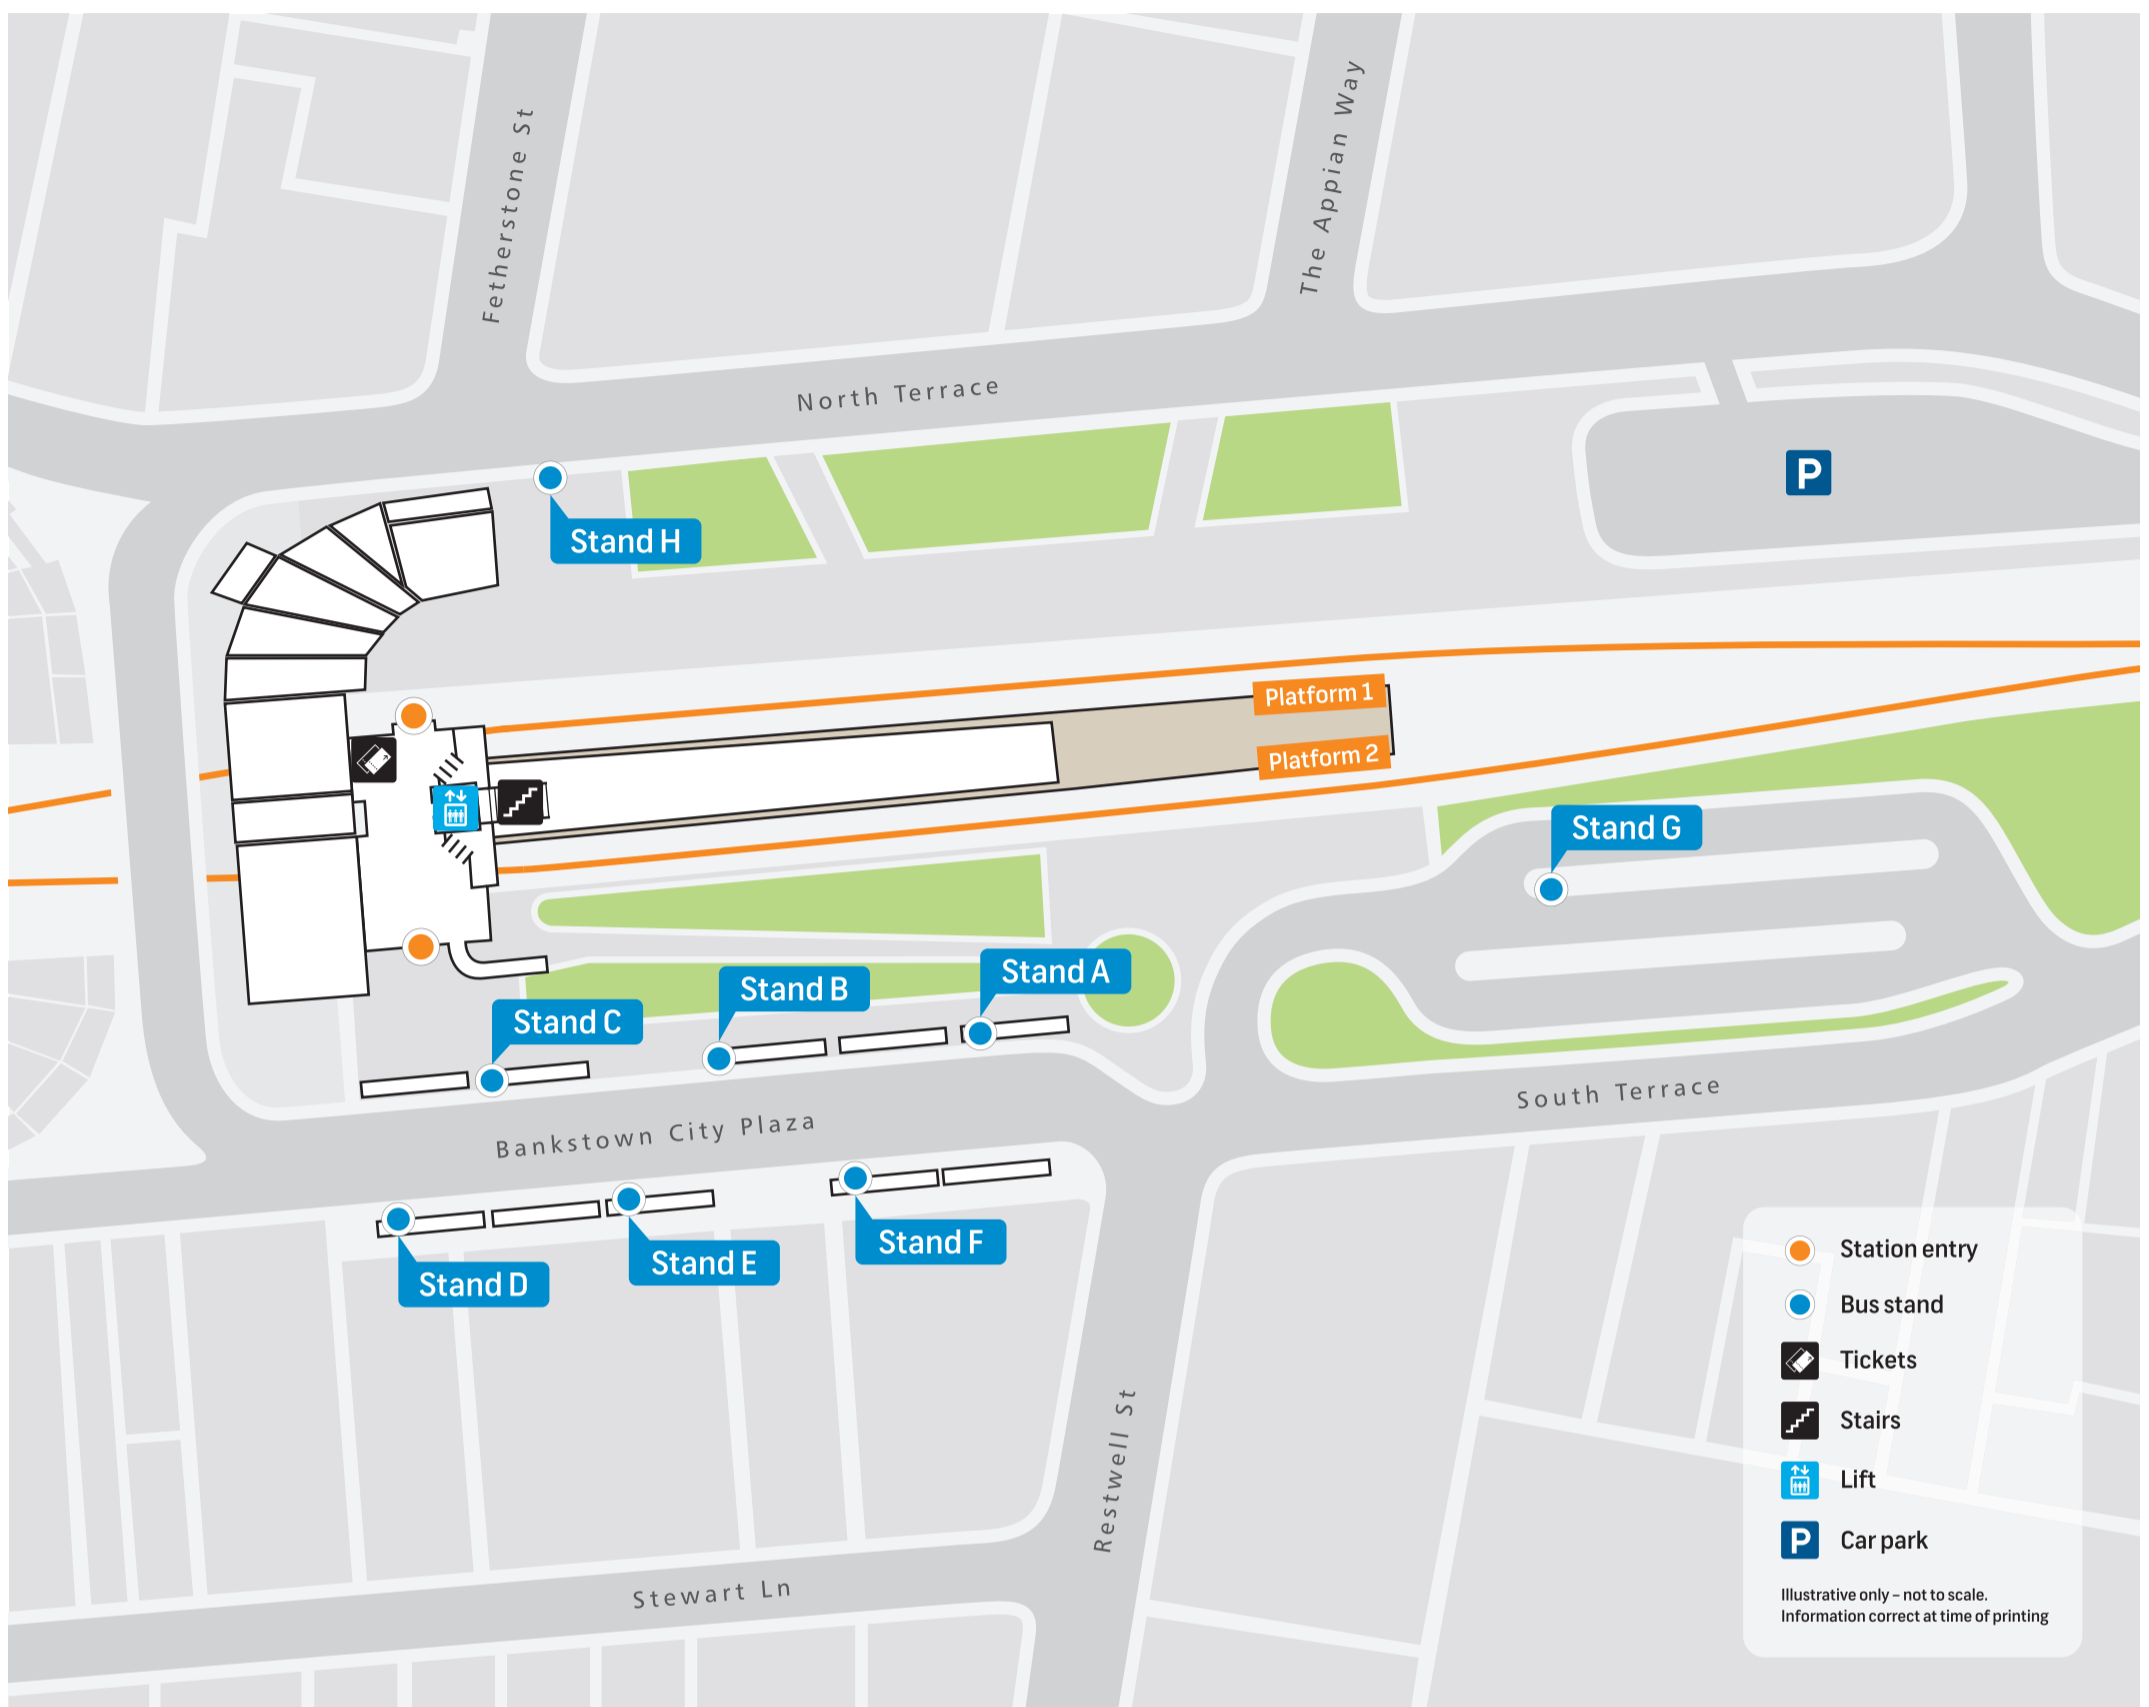

Bankstown Station Public Transport Map

T **T3** *Bankstown Line*
City
Liverpool
Lidcombe

B Stand A
Stop no. 2200375
487 Canterbury
922 East Hills
923 Panania
924 East Hills
925 East Hills
926 Revesby Heights
M90 Liverpool

Stand B
Stop no. 2200374
944 Mortdale
945 Hurstville
M91 Hurstville
M92 Sutherland

Stand C
Stop no. 2200373
Arrivals only

Stand D
Stop no. 2200376
905 Fairfield
907 Parramatta
908 Merrylands
909 Parramatta
911 Auburn
940 Hurstville
M91 Parramatta

Stand E
Stop no. 2200377
913 Strathfield
925 Lidcombe
939 Greenacre
941 Hurstville
946 Roselands
M90 Burwood
M92 Parramatta

Stand F
Stop no. 2200378
922 Bankstown
923 Bankstown
924 Bankstown
926 Bankstown

Stand G
Stop no. 2200343
N40 City Town Hall
N40 East Hills

Stand H
Stop no. 2200157
Arrivals only

For more information

 transportnsw.info