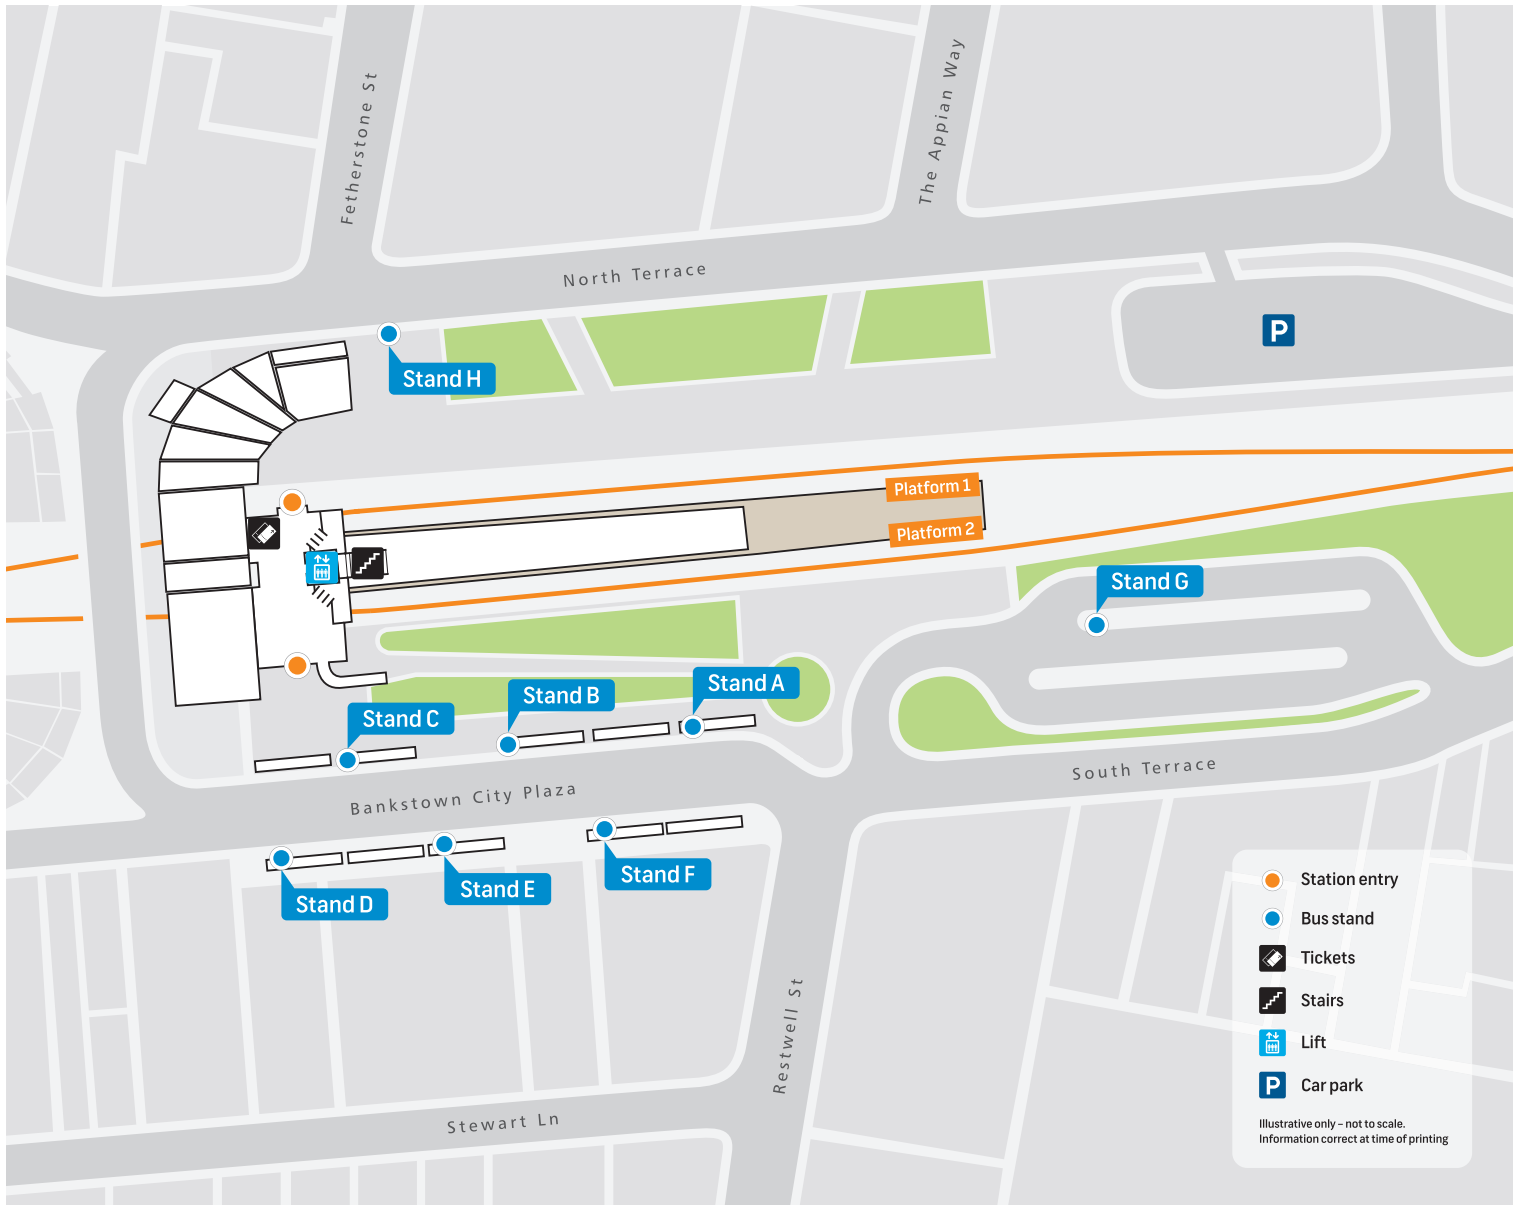

Bankstown Station Public Transport Map

T **T3** Bankstown Line
City
Liverpool
Lidcombe

B Stand A
Stop no. 2200375
487 Canterbury
922 East Hills
923 Panania
924 East Hills
925 East Hills
926 Revesby Heights
M90 Liverpool

Stand B
Stop no. 2200374
944 Mortdale
945 Hurstville
960 Sutherland
M91 Hurstville

Stand C
Stop no. 2200373
Arrivals only

Stand D
Stop no. 2200376
905 Fairfield
907 Parramatta
908 Merrylands
909 Parramatta
911 Auburn
940 Hurstville
M91 Parramatta

Stand E
Stop no. 2200377
913 Strathfield
920 Parramatta
925 Lidcombe
939 Greenacre
941 Hurstville
946 Roselands
M90 Burwood

Stand F
Stop no. 2200378
922 Bankstown
923 Bankstown
924 Bankstown
926 Bankstown
960 Bankstown

Stand G
Stop no. 2200343
N40 City Town Hall
N40 East Hills

Stand H
Stop no. 2200157
Arrivals only

For more information

 transportnsw.info