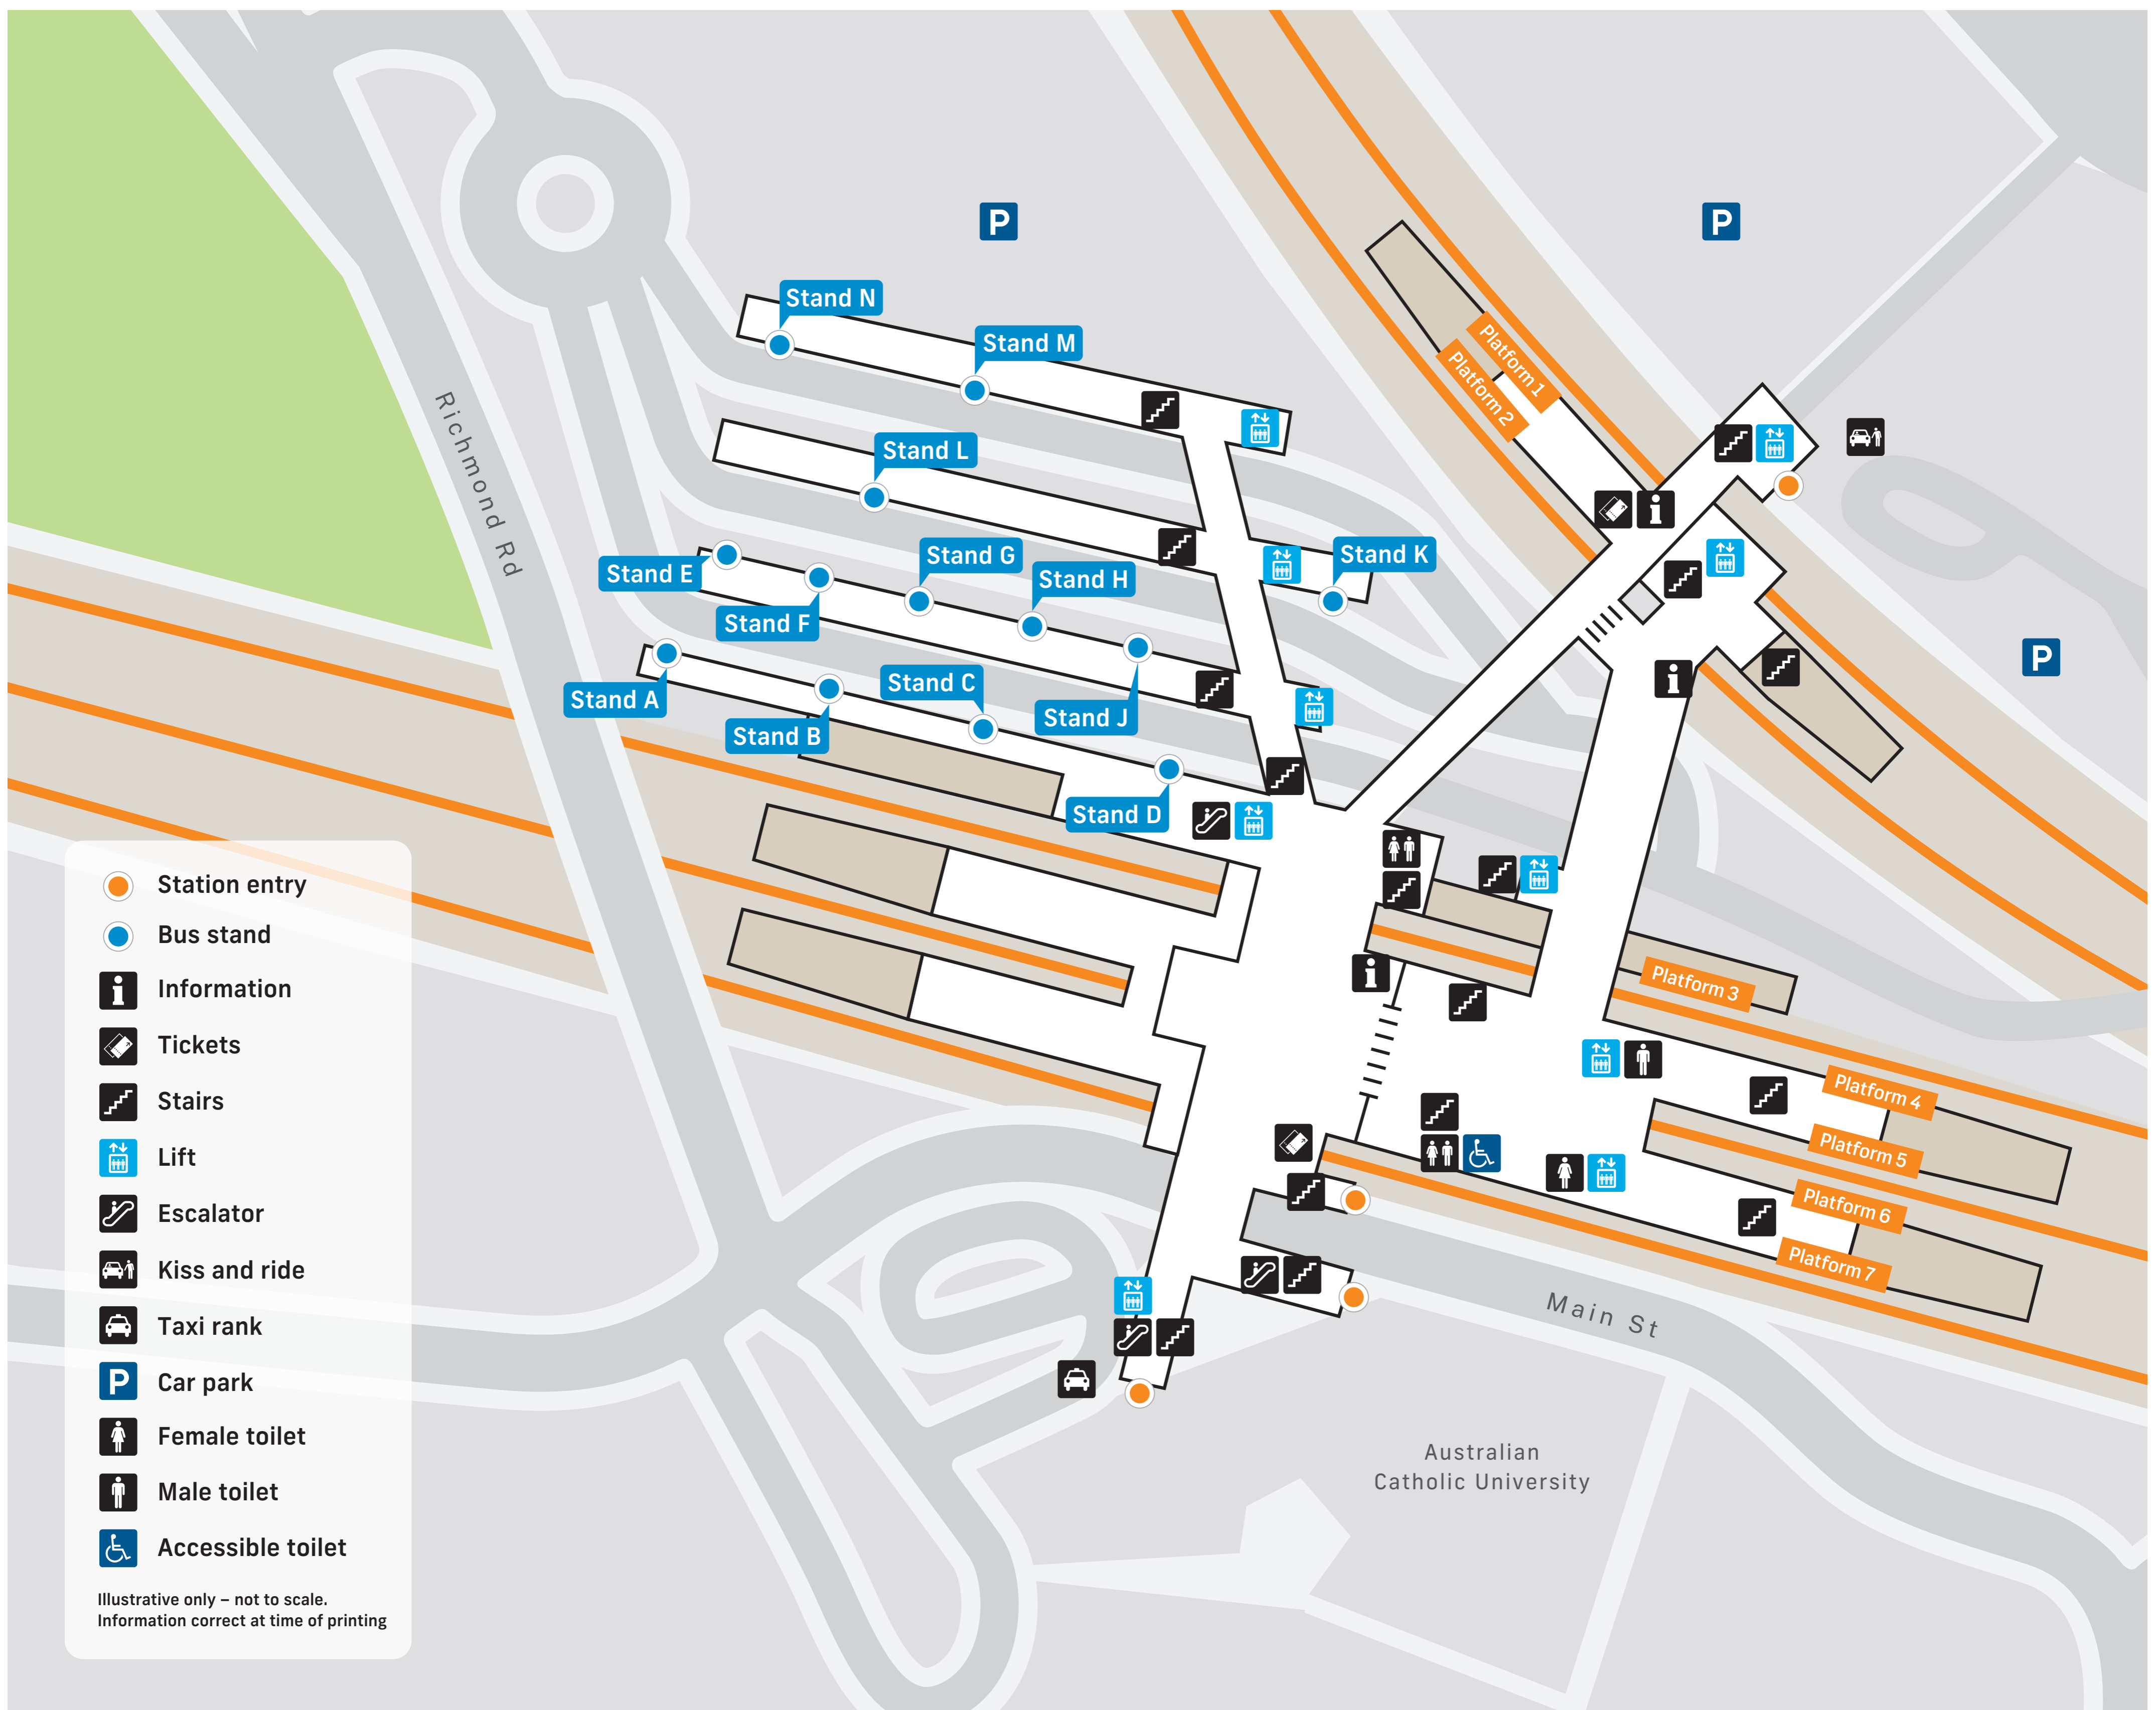

# Blacktown Station Public Transport Map

- T** **T1** North Shore, Northern & Western Line  
North Shore  
Western  
Richmond
- T5** Cumberland Line  
Leppington  
Richmond
- Blue Mountains**
- Western NSW**

<b>B</b>	<b>Stand A</b>	<b>Stand E</b>	<b>Stand J</b>	<b>Stand M</b>
	Stop no. 2148115	Stop no. 2148194	Stop no. 2148310	Stop no. 2148147
	752 Rouse Hill	728 Mount Druitt	800 Fairfield	661 Parramatta
		729 Mount Druitt	812 Fairfield	706 Parramatta
	<b>Stand B</b>	<b>Stand F</b>	<b>Stand K</b>	730 Castle Hill
	Stop no. 2148146	Stop no. 214865	Stop no. 2148309	731 Rouse Hill Station
	753 Doonside	723 Mount Druitt	705 Parramatta	732 Rouse Hill Station
	756 Mount Druitt	724 Arndell Park	711 Parramatta	734 Riverstone
	<b>Stand C</b>	726 Doonside	<b>Stand L</b>	735 Rouse Hill
	Stop no. 2148145	<b>Stand G</b>	Stop no. 2148307	744 Blacktown Industrial Area
	750 Mount Druitt	Stop no. 214811	611 Macquarie Park	S7 Myrtle Glen Stanhope Gardens
	751 Melonba	721 Blacktown Hospital	630 Epping	<b>Stand N</b>
	754 Mount Druitt	722 Prospect		Stop no. 2148376
	<b>Stand D</b>	<b>Stand H</b>		743 Kings Langley
	Stop no. 2148451	Stop no. 2148311		
	N70 City Town Hall	700 Parramatta		
	N70 Penrith	702 Seven Hills		
	N71 City Town Hall			
	N71 Richmond			
	711 Westpoint Blacktown			