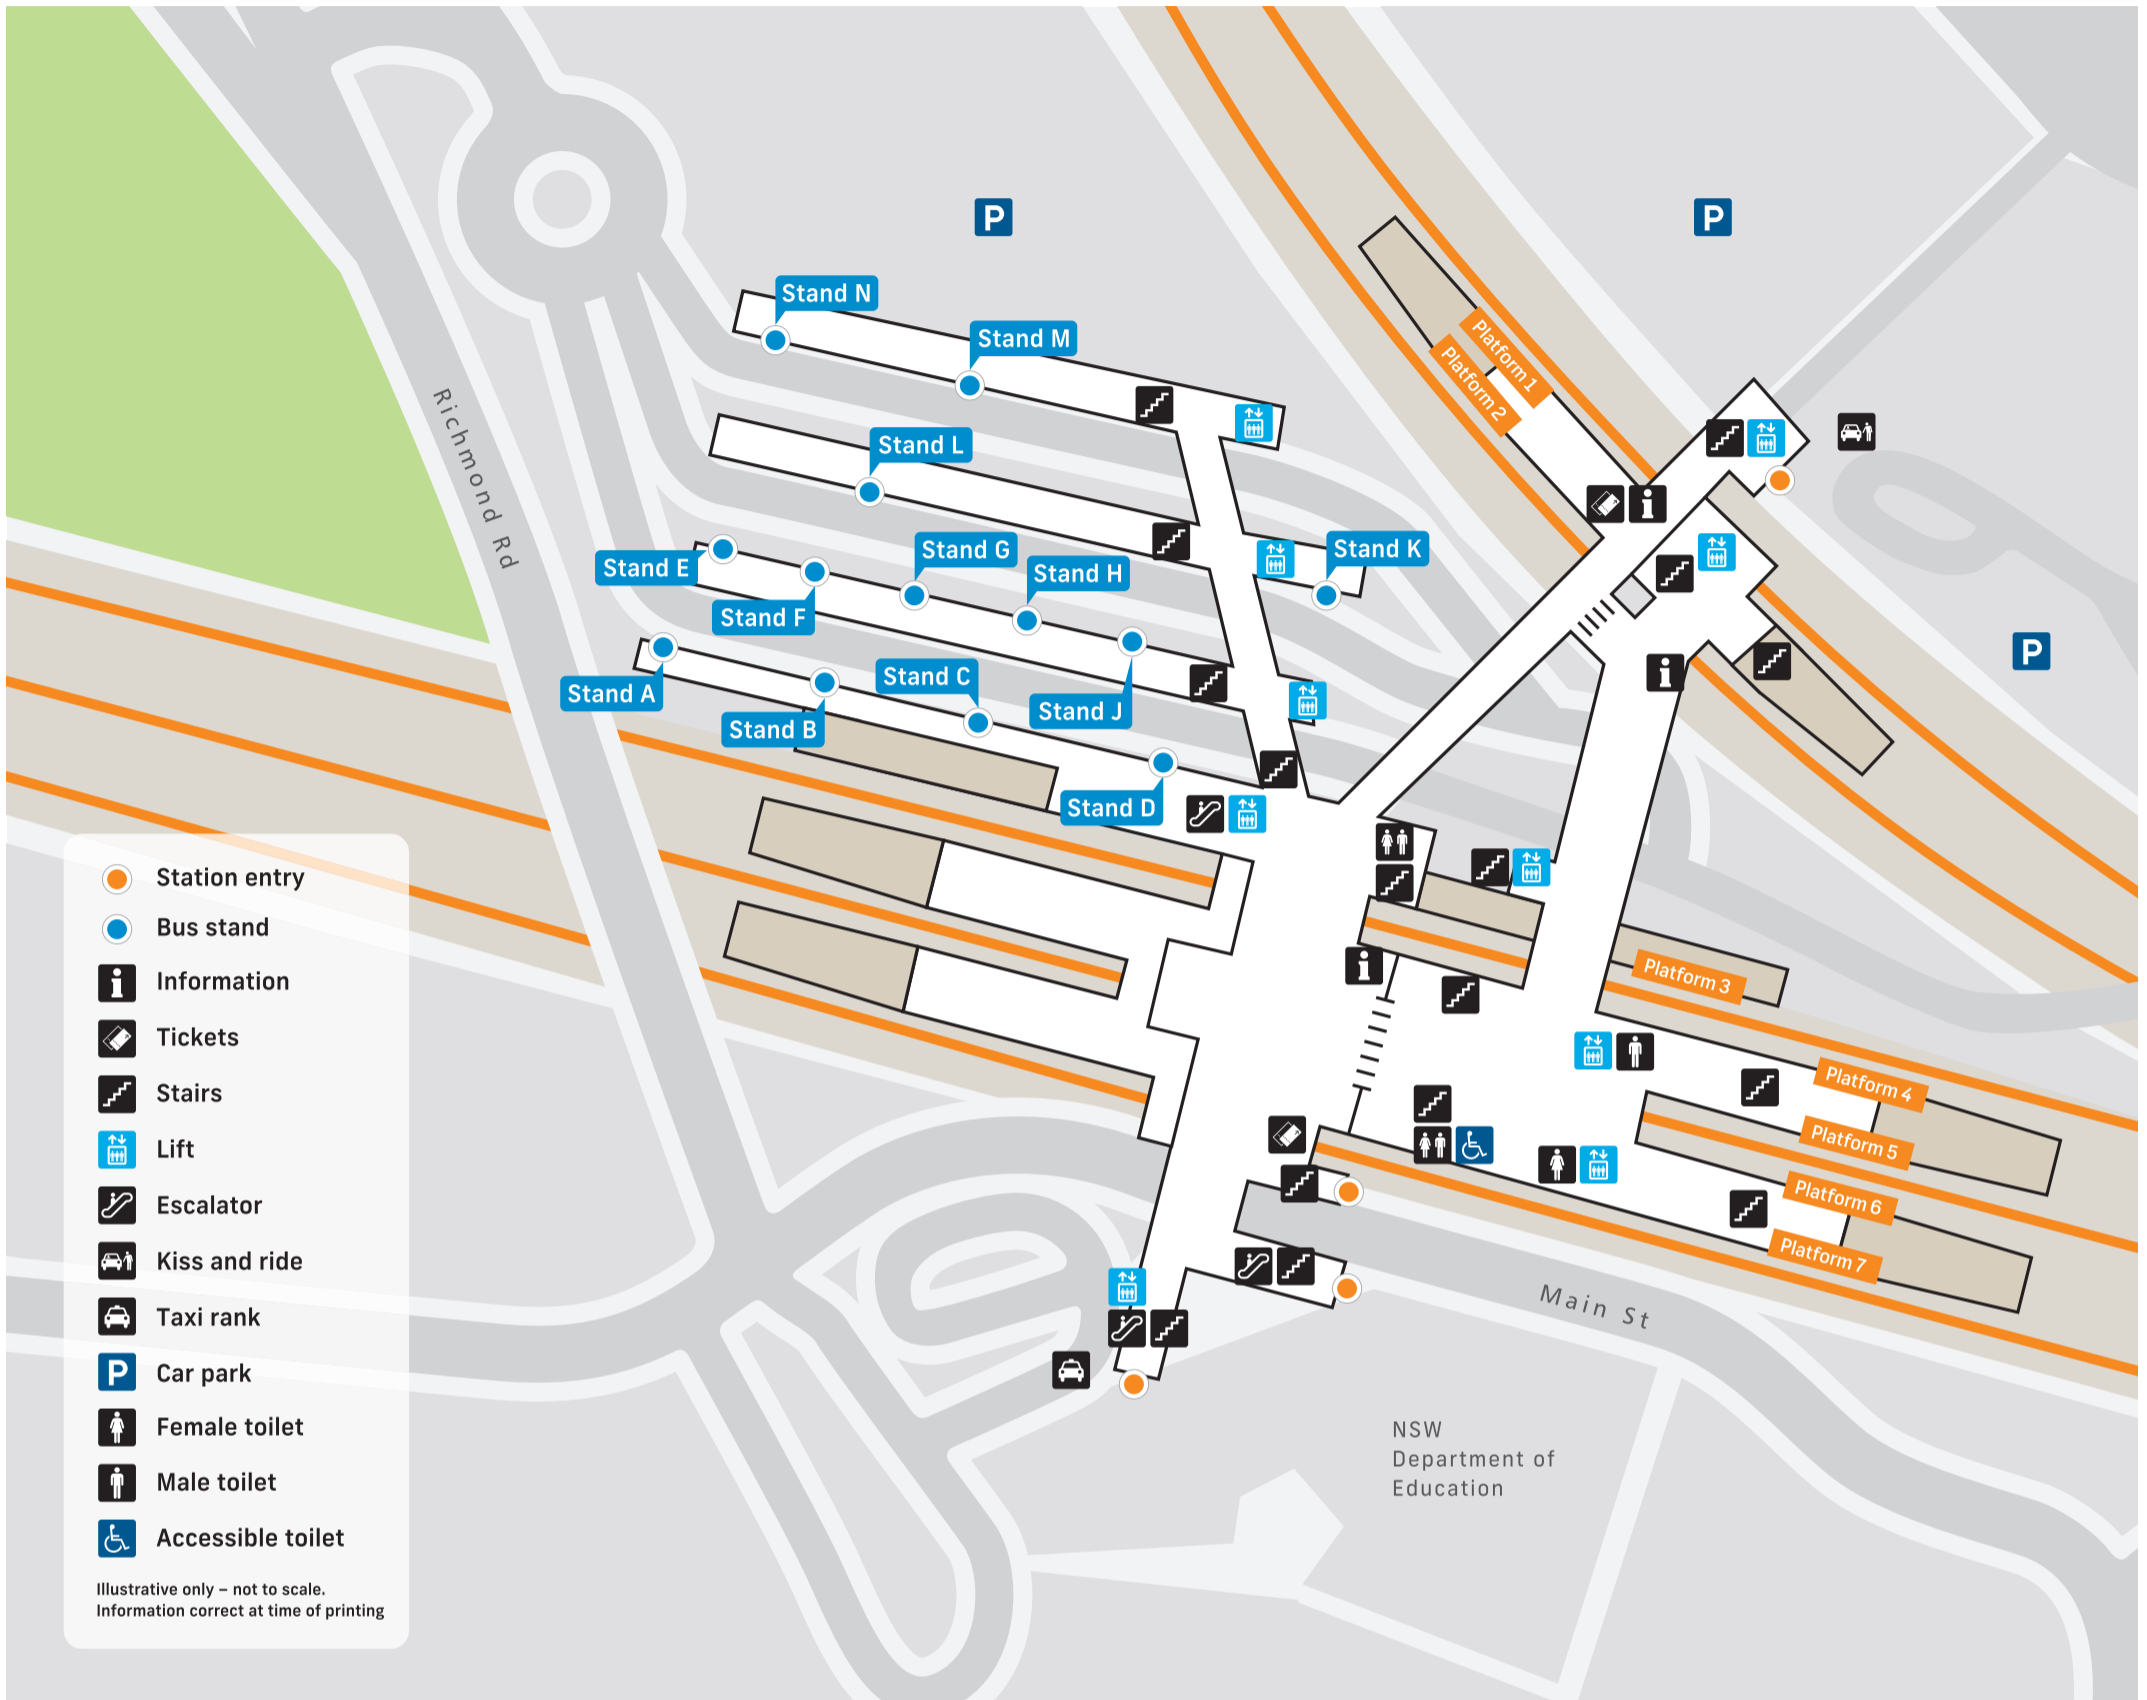

Blacktown Station Public Transport Map

- T** **T1** North Shore, Northern & Western Line
North Shore
Western
Richmond
- T5** Cumberland Line
Leppington
Richmond
- Blue Mountains**
- Western NSW**

- B** **Stand A**
Stop no. 2148115
752 Rouse Hill
WPSB Westpoint Blacktown
- Stand B**
Stop no. 2148146
753 Doonside
756 Mount Druitt
- Stand C**
Stop no. 2148145
750 Mount Druitt
751 Rouse Hill Town Centre
754 Mount Druitt
- Stand D**
Stop no. 2148451
N70 City Town Hall
N70 Penrith

- N71 City Town Hall
N71 Richmond
- Stand E**
Stop no. 2148194
728 Mount Druitt
729 Mount Druitt
- Stand F**
Stop no. 214865
723 Mount Druitt
724 Arndell Park
726 Doonside
- Stand G**
Stop no. 214811
721 Blacktown Hospital
722 Prospect

- Stand H**
Stop no. 2148311
700 Parramatta
702 Seven Hills
- Stand J**
Stop no. 2148310
800 Fairfield
812 Fairfield
- Stand K**
Stop no. 2148309
705 Parramatta
711 Parramatta
- Stand L**
Stop no. 2148307
611 Macquarie Park
630 Epping

- Stand M**
Stop no. 2148147
706 Parramatta
730 Castle Hill
731 Rouse Hill Town Centre
732 Rouse Hill Town Centre
734 Riverstone
735 Rouse Hill
744 Blacktown Industrial Area
S7 Parklea Garden Village
T61 Parramatta
- Stand N**
Stop no. 2148376
743 Kings Langley