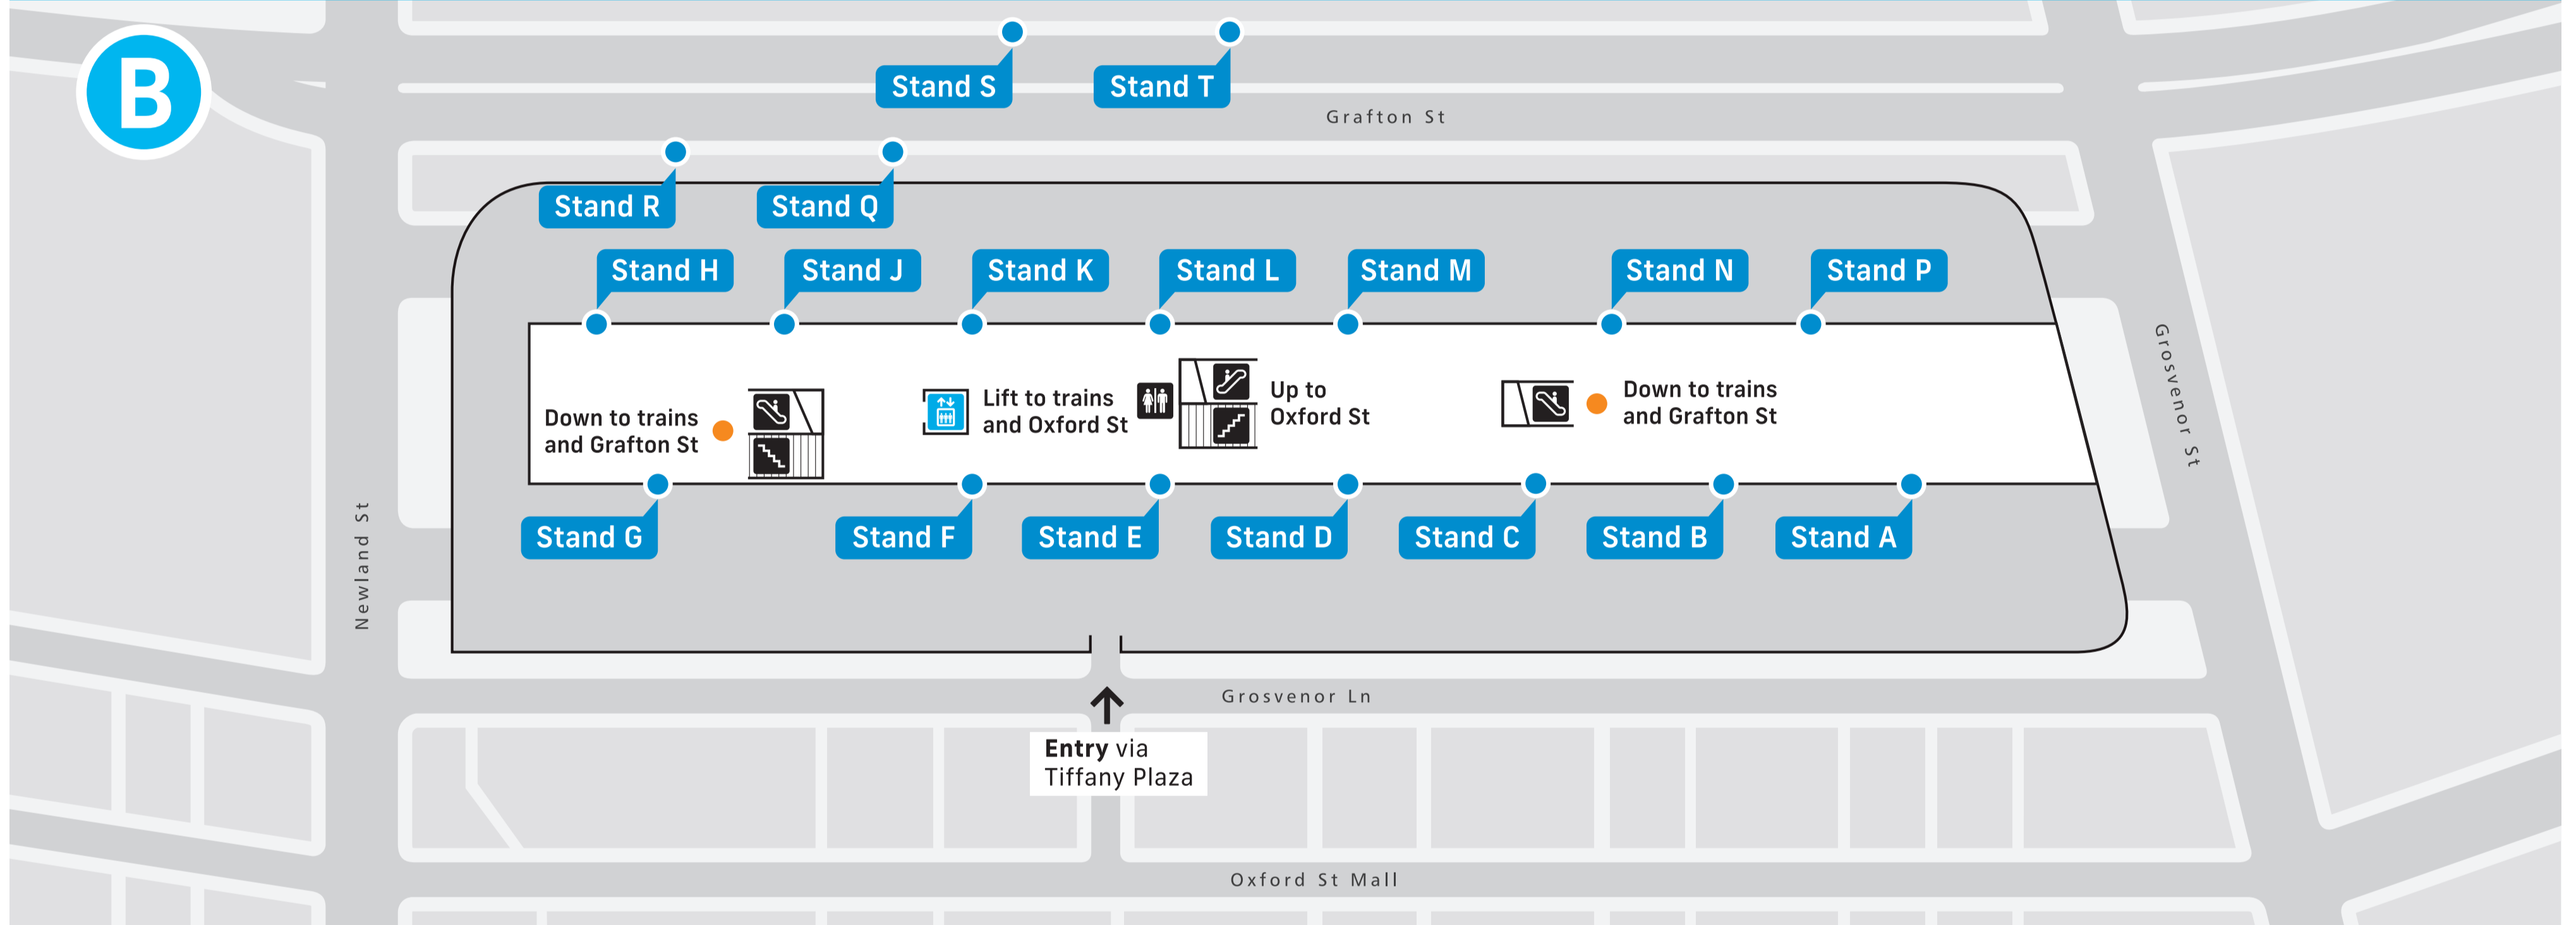

# Bondi Junction Station Public Transport Map

## Train station concourse level

## Bus interchange level

**B**

<b>Stand A</b> Stop no. 202269 333 North Bondi 333N North Bondi	<b>Stand B</b> Stop no. 202249 380 Watsons Bay 381 Bondi Junction via Tamarama	<b>Stand C</b> Stop no. 202270 386 Vaucluse 387 South Head Cemetery	<b>Stand D</b> Stop no. 202271 379 North Bondi	<b>Stand E</b> Stop no. 202272 379 Bronte
--	---	--	--	---

## Going to the beach?

<b>Bondi Beach</b> 333 Stand A 380 Stand B	<b>Coogee Beach</b> 353 Stand F 313 Stand K 314 Stand K	<b>Bronte Beach</b> 379 Stand E 381 Stand B	<b>Tamarama Beach</b> 381 Stand B
--	--	---	--------------------------------------