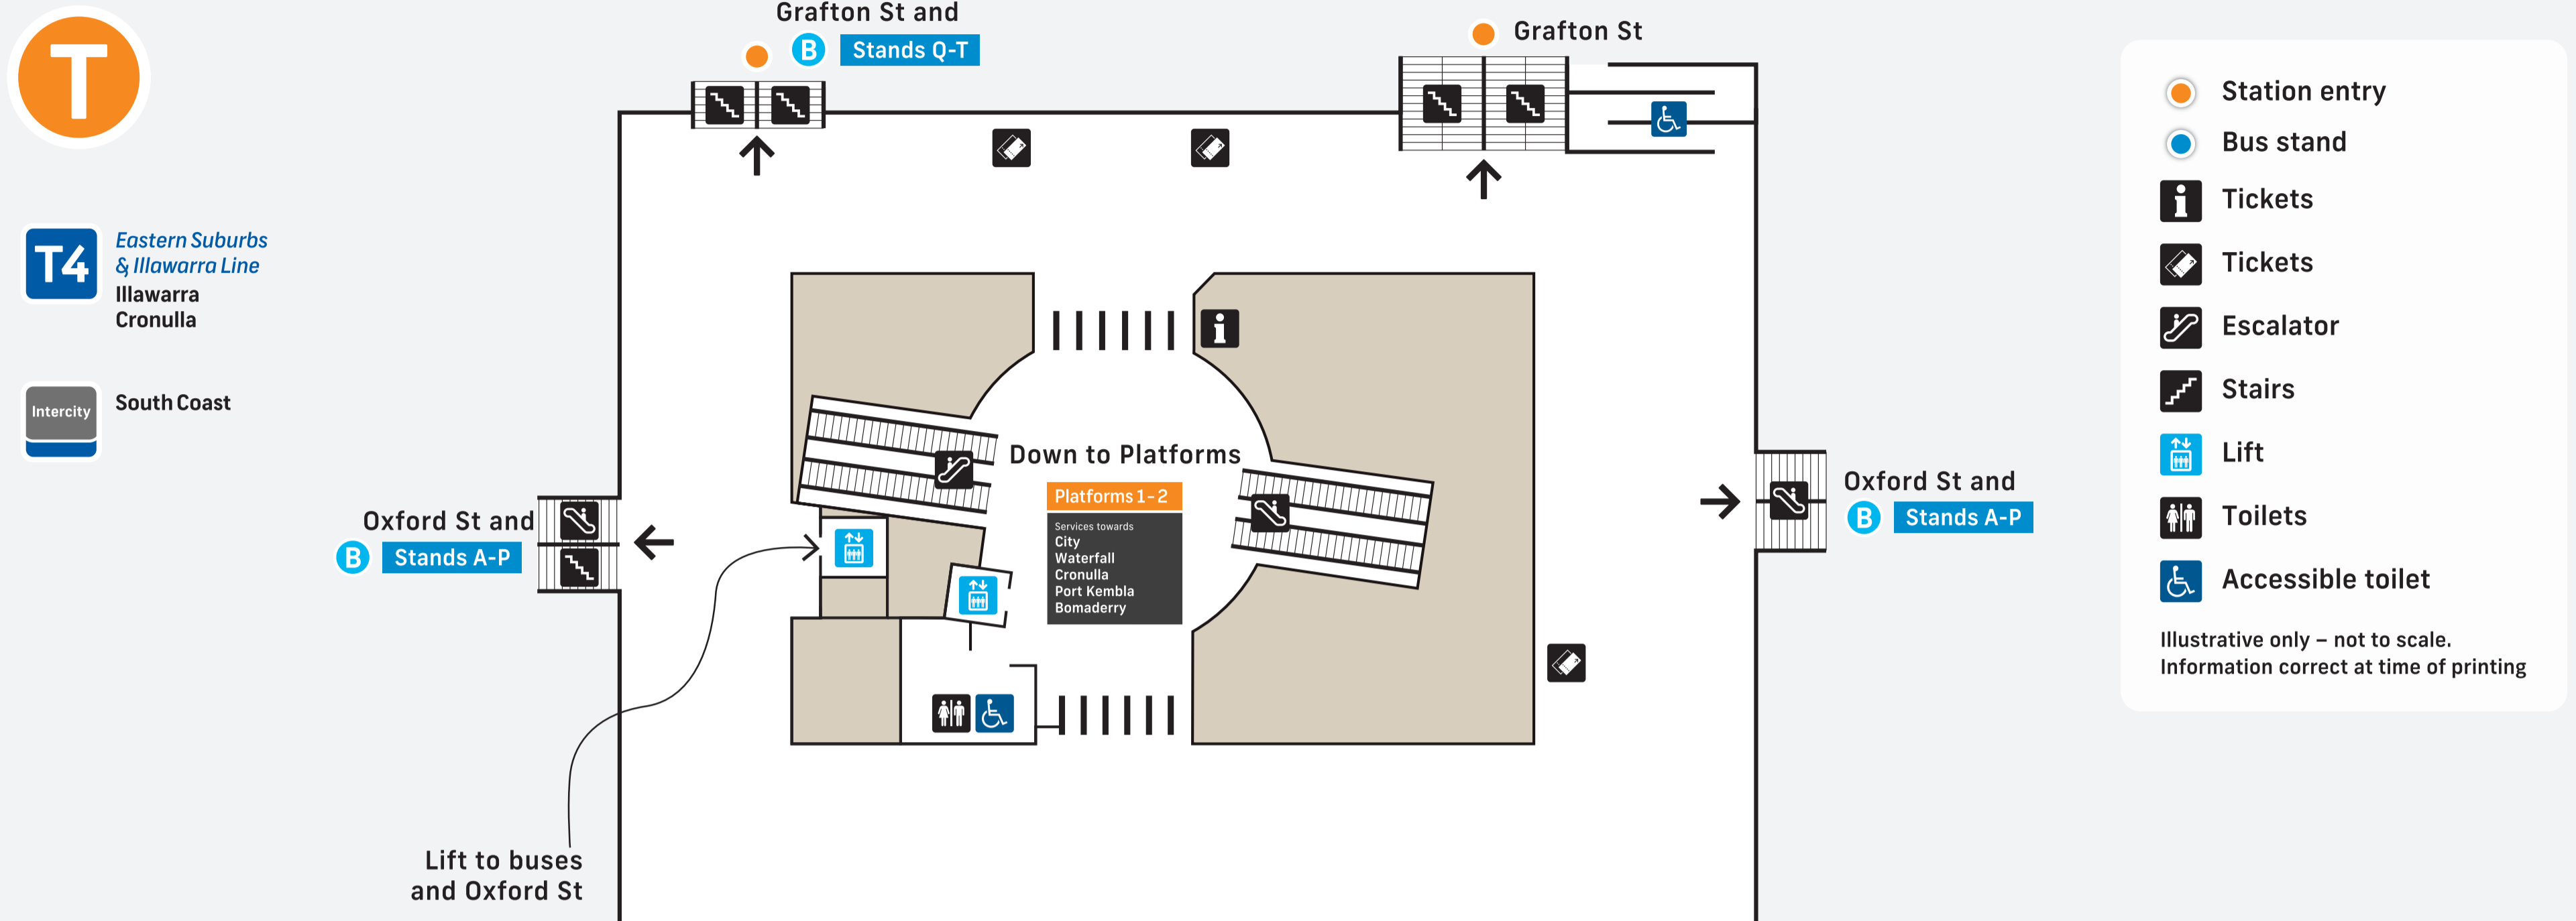

# Bondi Junction Station Public Transport Map

## Train station concourse level

## Bus interchange level

**B**

<b>Stand A</b> Stop no. 202269 333 North Bondi 333N North Bondi	<b>Stand B</b> Stop no. 202249 380 Watsons Bay 381 Bondi Junction via Tamarama	<b>Stand C</b> Stop no. 202270 386 Vaucluse 387 South Head Cemetery	<b>Stand D</b> Stop no. 202271 379 North Bondi	<b>Stand E</b> Stop no. 202272 379 Bronte
--	---	--	--	---

## Going to the beach?

<b>Bondi Beach</b> 333 Stand A 380 Stand B	<b>Coogee Beach</b> 353 Stand F 313 Stand K 314 Stand K	<b>Bronte Beach</b> 379 Stand E 381 Stand B	<b>Tamarama Beach</b> 381 Stand B
--	--	---	--------------------------------------