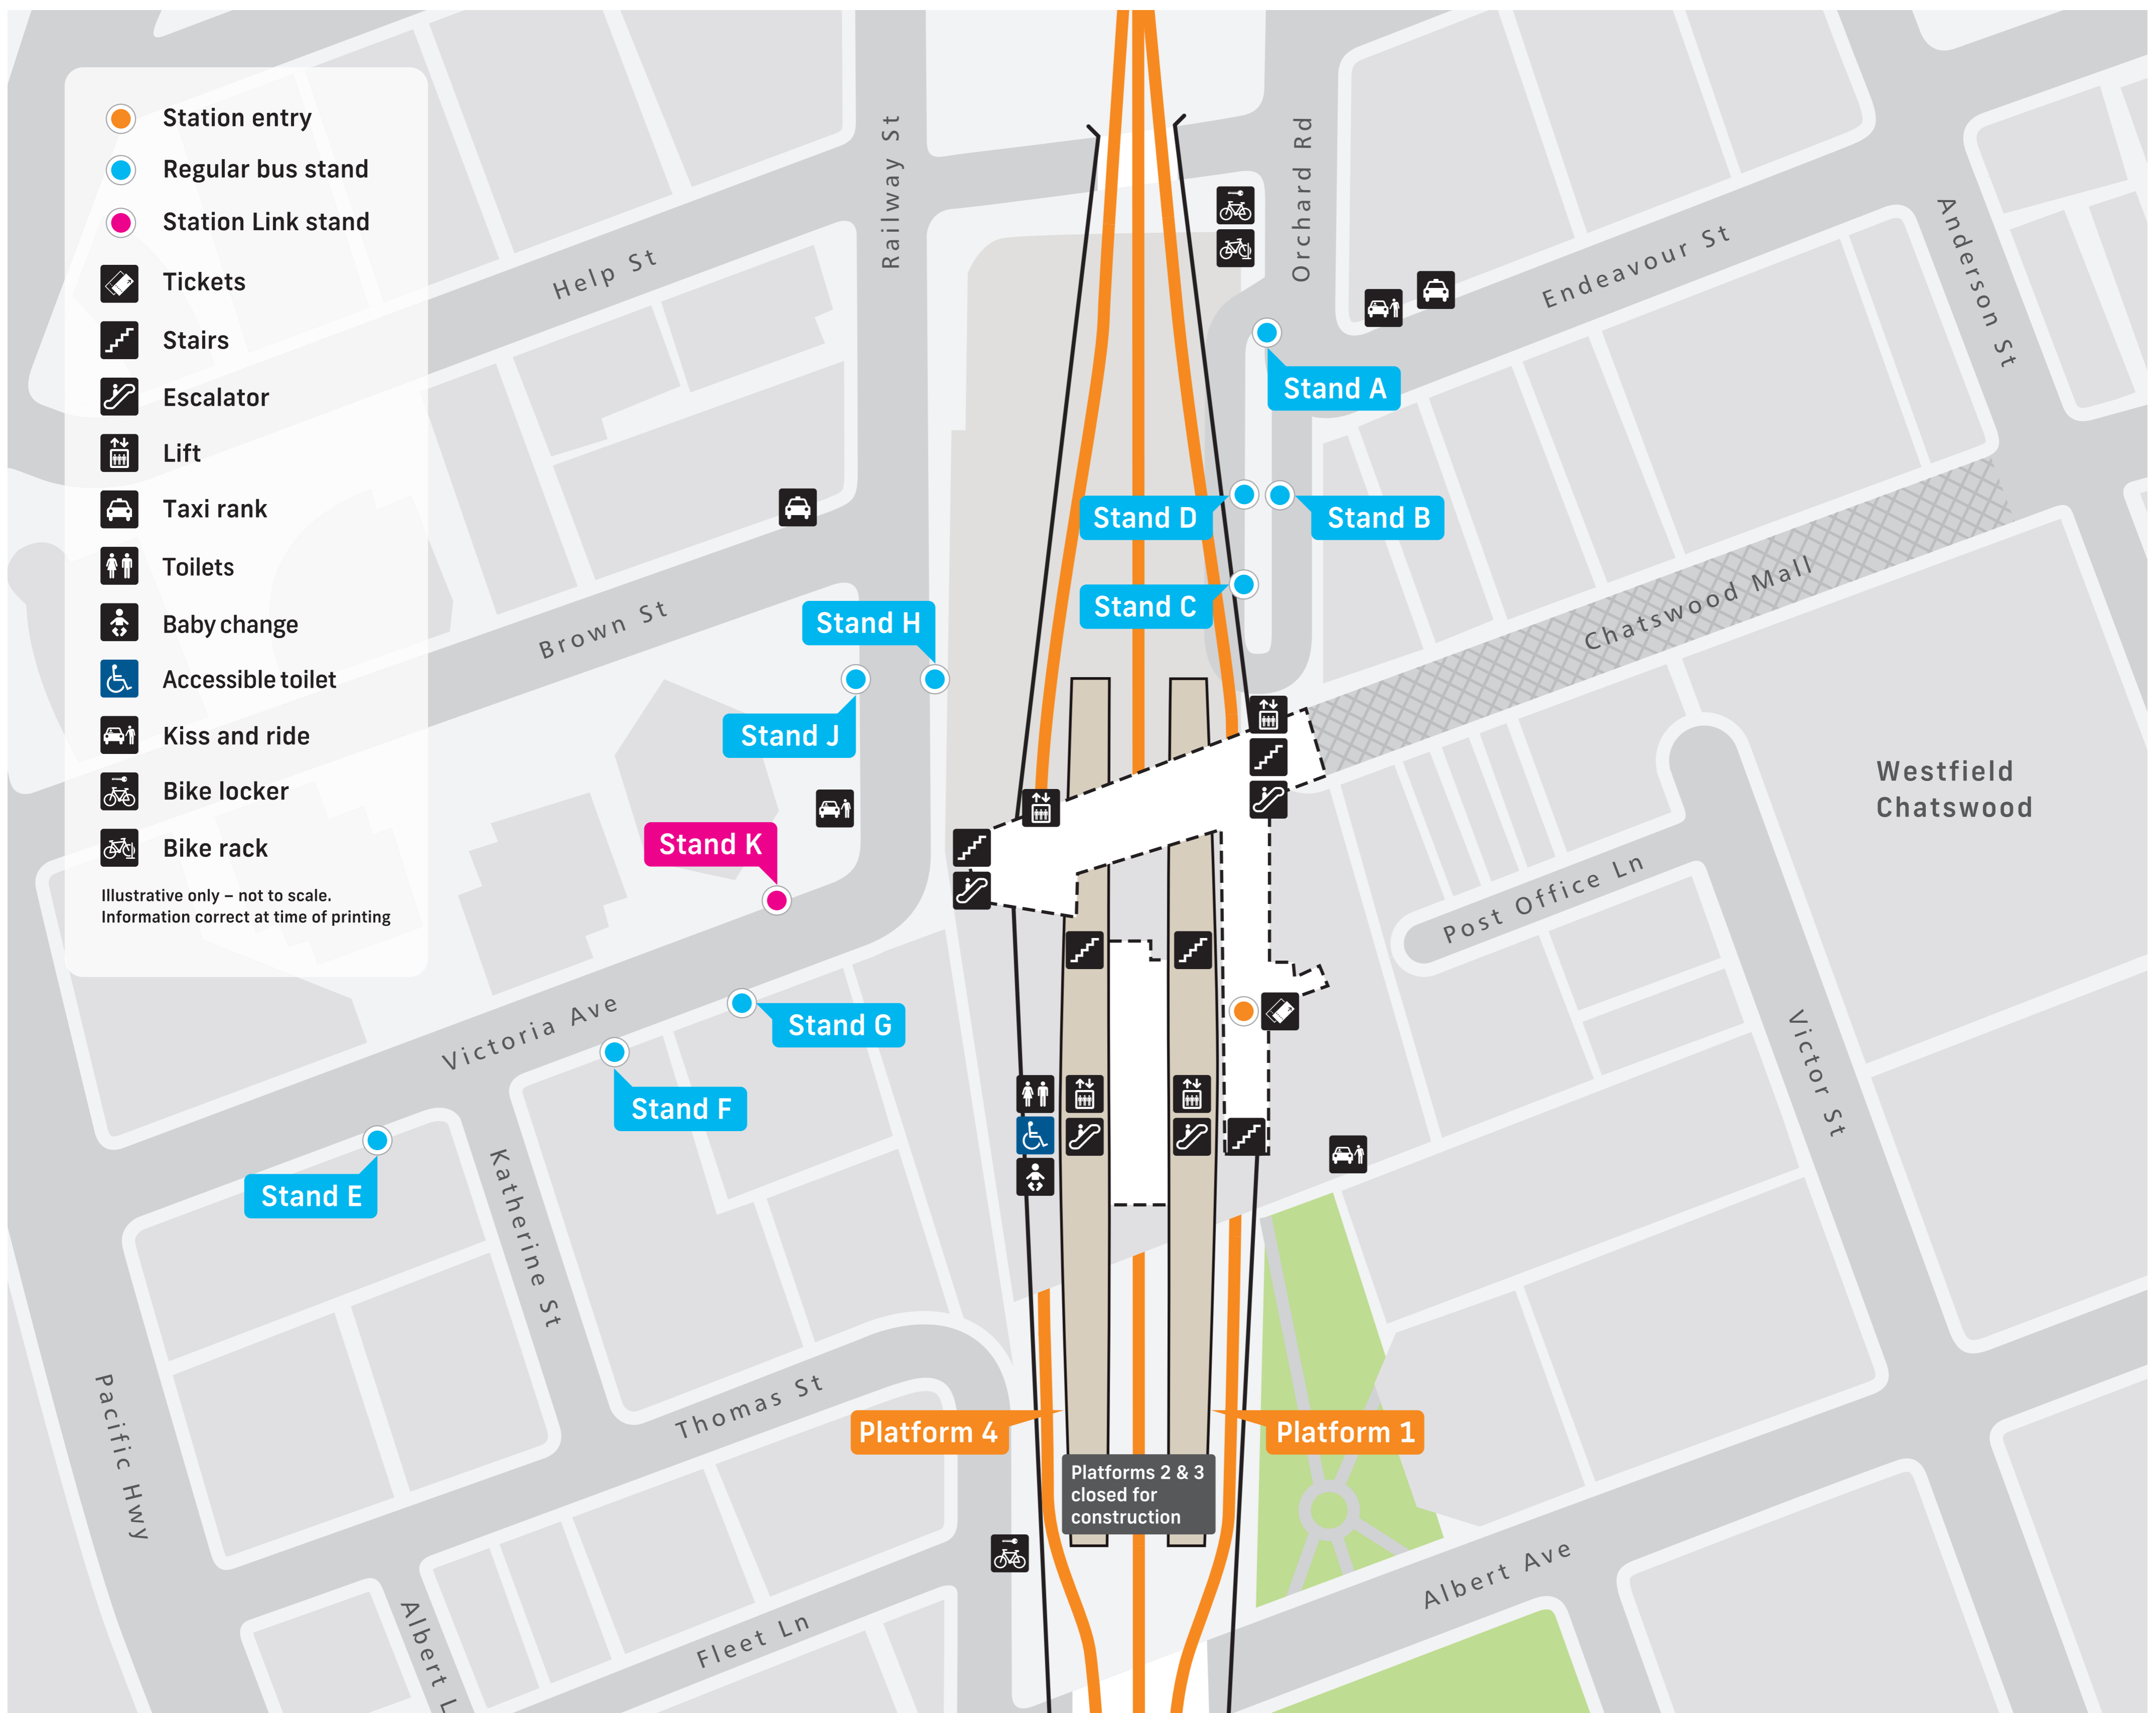

Chatswood Station Public Transport Map

T **T1** North Shore, Northern & Western Line
North Shore
Western
Richmond

Central Coast

Station Link

Station Link buses depart from Stand K

B

Stand A
Stop no. 206720
136 Manly
137 Bantry Bay
275 Castlecrag
E60 Mona Vale

Stand B
Stop no. 206718
257 Balmoral Beach
267 Crows Nest
343 Kingsford
M40 Bondi Junction

Stand C
Stop no. 2067130
277 Castle Cove
278 Chatswood via Killarney Heights
279 Frenchs Forest

280 Warringah Mall
281 Davidson
282 Davidson and Belrose
283 Belrose
284 Duffys Forest

Stand D
Stop no. 206722
Arrivals only

Stand E
Stop no. 206761
255 Chatswood West
258 Lane Cove West
261 City King St Wharf
530 Burwood
533 Sydney Olympic Park
534 Ryde
536 Gladesville

Stand F
Stop no. 206717
143 Manly
144 Manly via RNS Hospital
200 Bondi Junction

Stand K
Stop no. 206740
SL1 Epping
SL2 Epping via Motorway

For more information

transportnsw.info