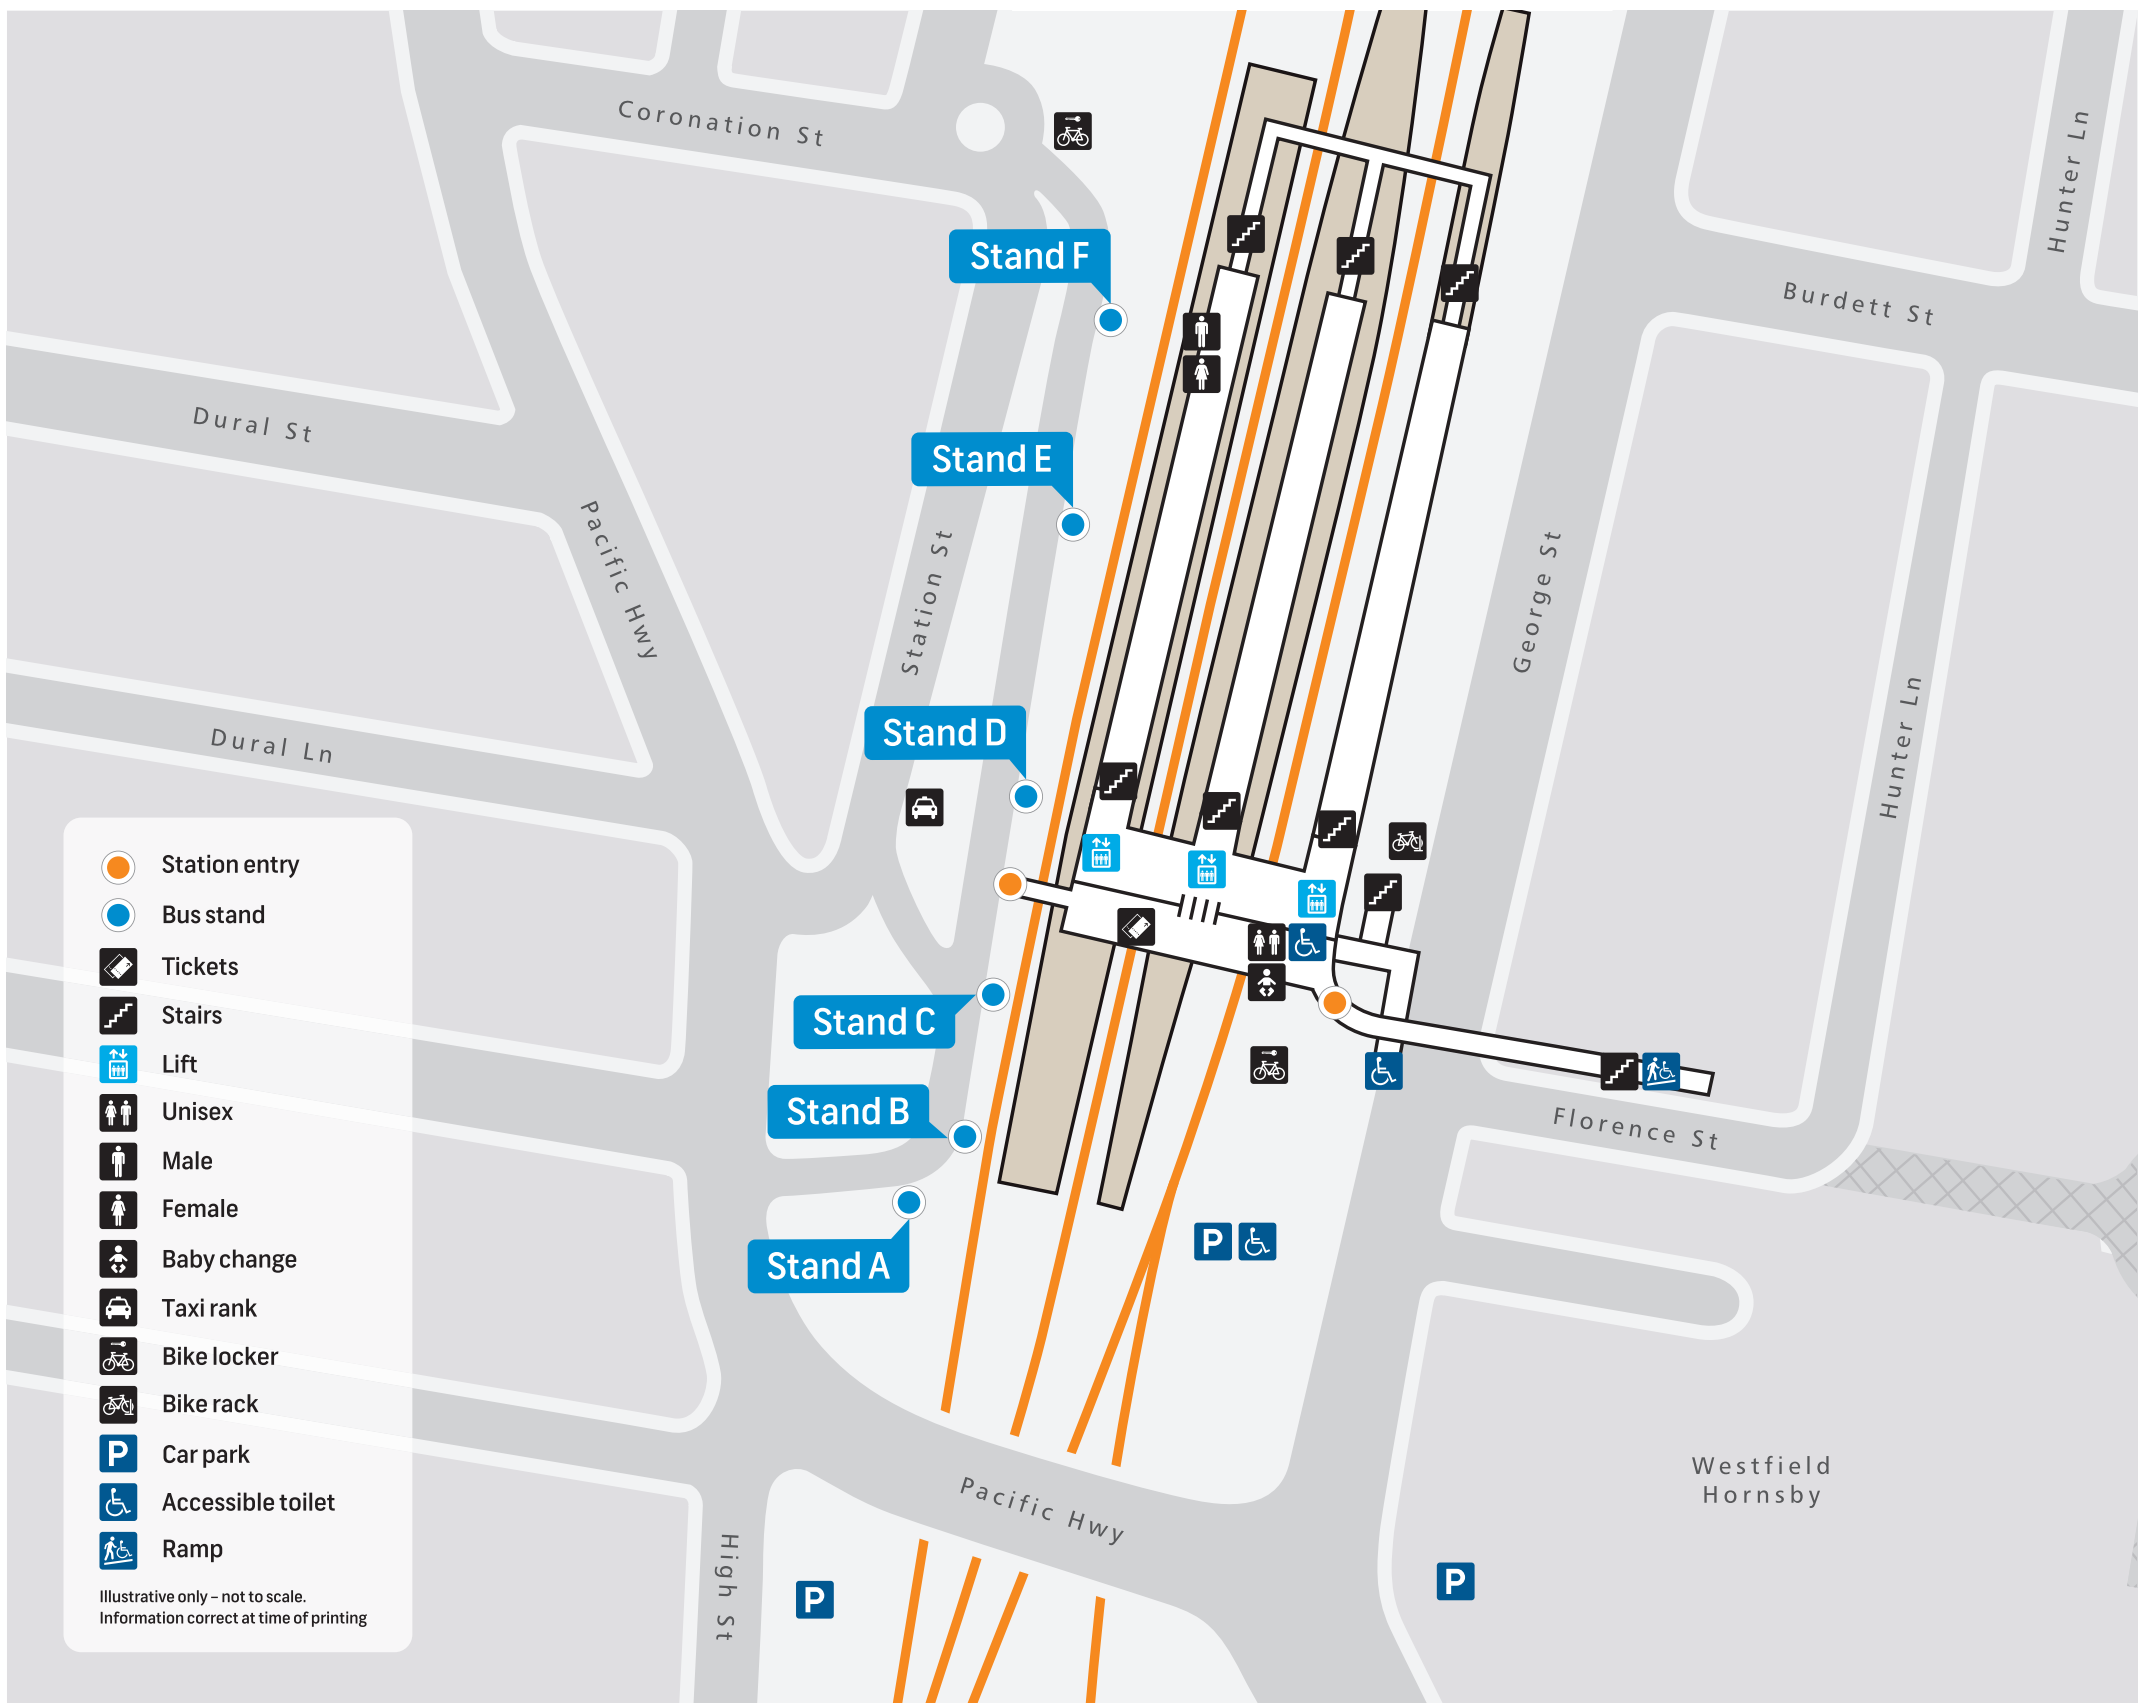

Hornsby Station Public Transport Map

T1 North Shore & Western Line
North Shore
Western
Richmond

T9 Northern Line
City
Northern

Central Coast & Newcastle

North Coast NSW

North Western NSW

Stand A
Stop no. 207763
589 Sydney Adventist Hospital
591 St Ives

Stand B
Stop no. 207762
575 Macquarie University

Stand C
Stop no. 207761
596 Hornsby via Hornsby Heights
N80 City Town Hall via Strathfield
N90 City Town Hall via Chatswood

Stand D
Stop no. 207760
587 Westleigh
588 Normanhurst West

Stand E
Stop no. 207759
592 Brooklyn via Mooney Mooney
595 Hornsby via Mount Colah
597 Berowra
598 Hornsby via Asquith

Stand F
Stop no. 207756
600 Parramatta

For more information

 transportnsw.info