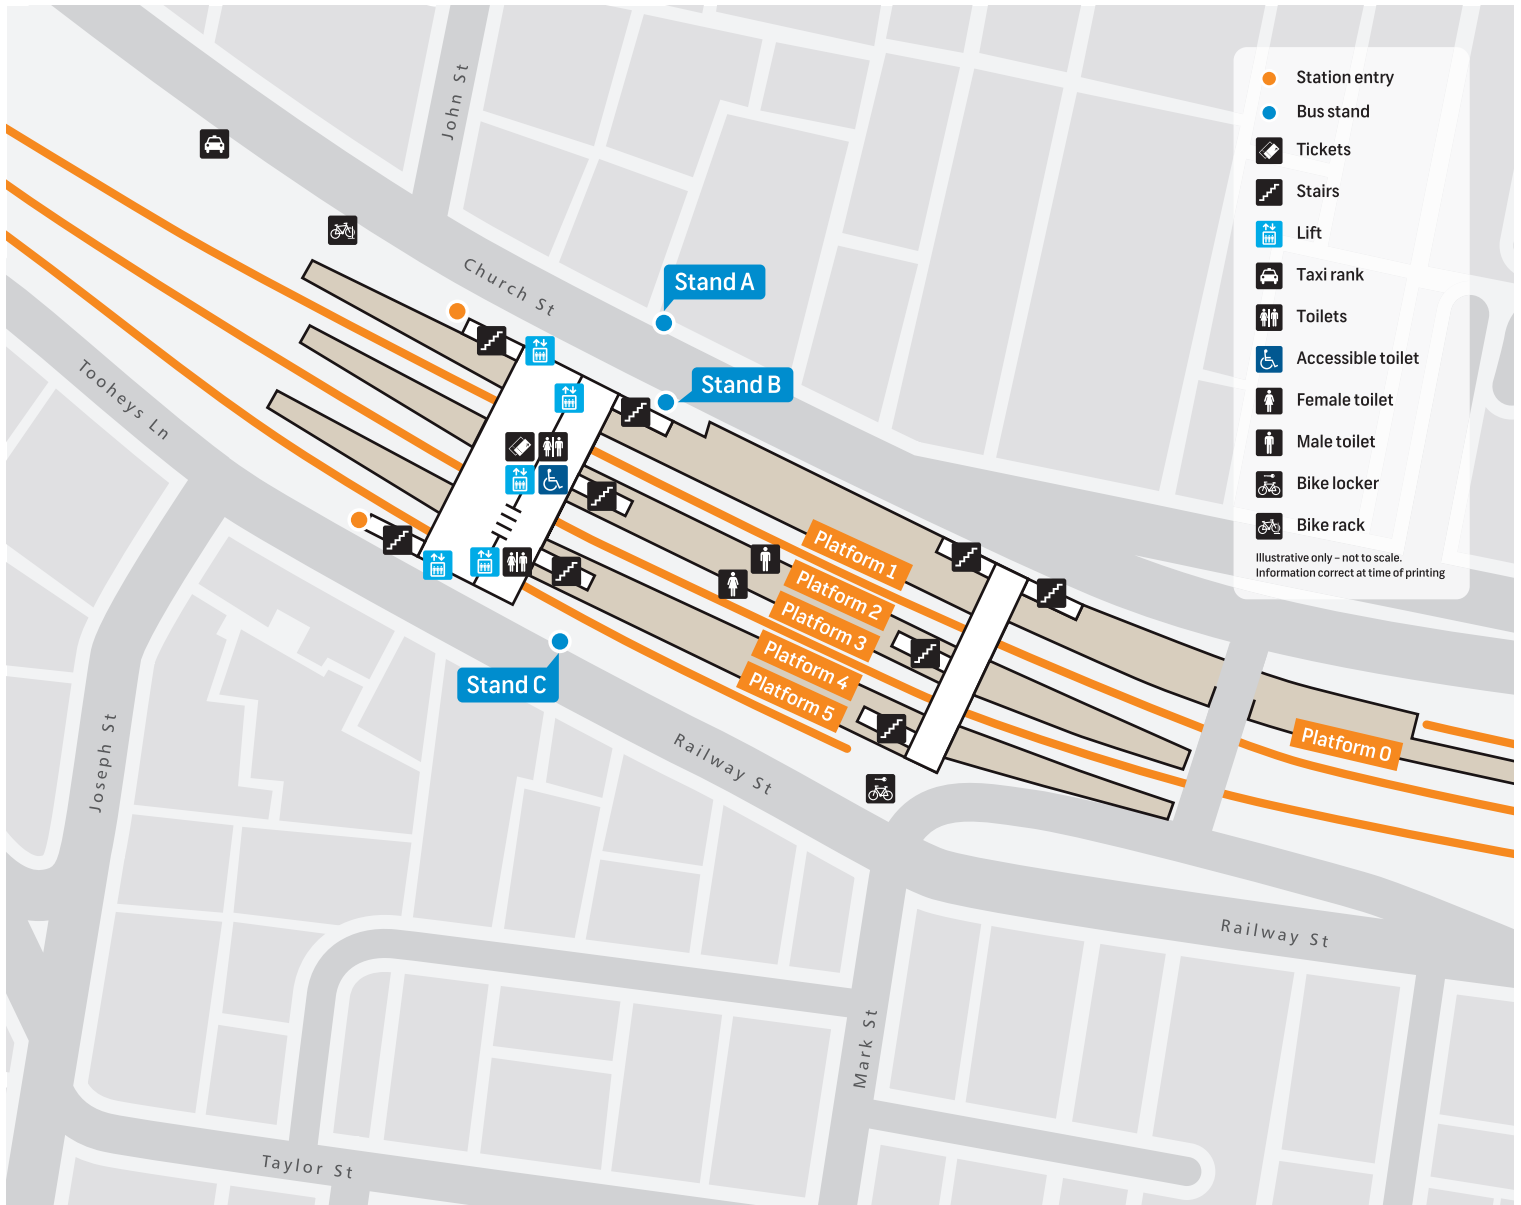

# Lidcombe Station Public Transport Map

- Station entry
  - Bus stand
  - Tickets
  - Stairs
  - Lift
  - Taxi rank
  - Toilets
  - Accessible toilet
  - Female toilet
  - Male toilet
  - Bike locker
  - Bike rack
- Illustrative only – not to scale.  
Information correct at time of printing

- T**
  - T1** *North Shore & Western Line*  
North Shore  
Western  
Richmond
  - T2** *Inner West & Leppington Line*  
City  
Inner West  
Leppington
  - T3** *Bankstown Line*  
City via Bankstown
  - T7** *Olympic Park Line*  
Olympic Park

B	Stand A
	Stop no. 2141173
	<b>401</b> Lidcombe via Birnie Ave
	<b>920</b> Bankstown
	<b>Stand B</b>
	Stop no. 2141280
	<b>920</b> Parramatta
	<b>N50</b> Liverpool
	<b>N60</b> Fairfield
	<b>N61</b> Carlingford

B	Stand C
	Stop no. 2141197
	<b>925</b> East Hills
	<b>N50</b> City Town Hall
	<b>N60</b> City Town Hall
	<b>N61</b> City Town Hall

For more information  
[transportnsw.info](http://transportnsw.info)