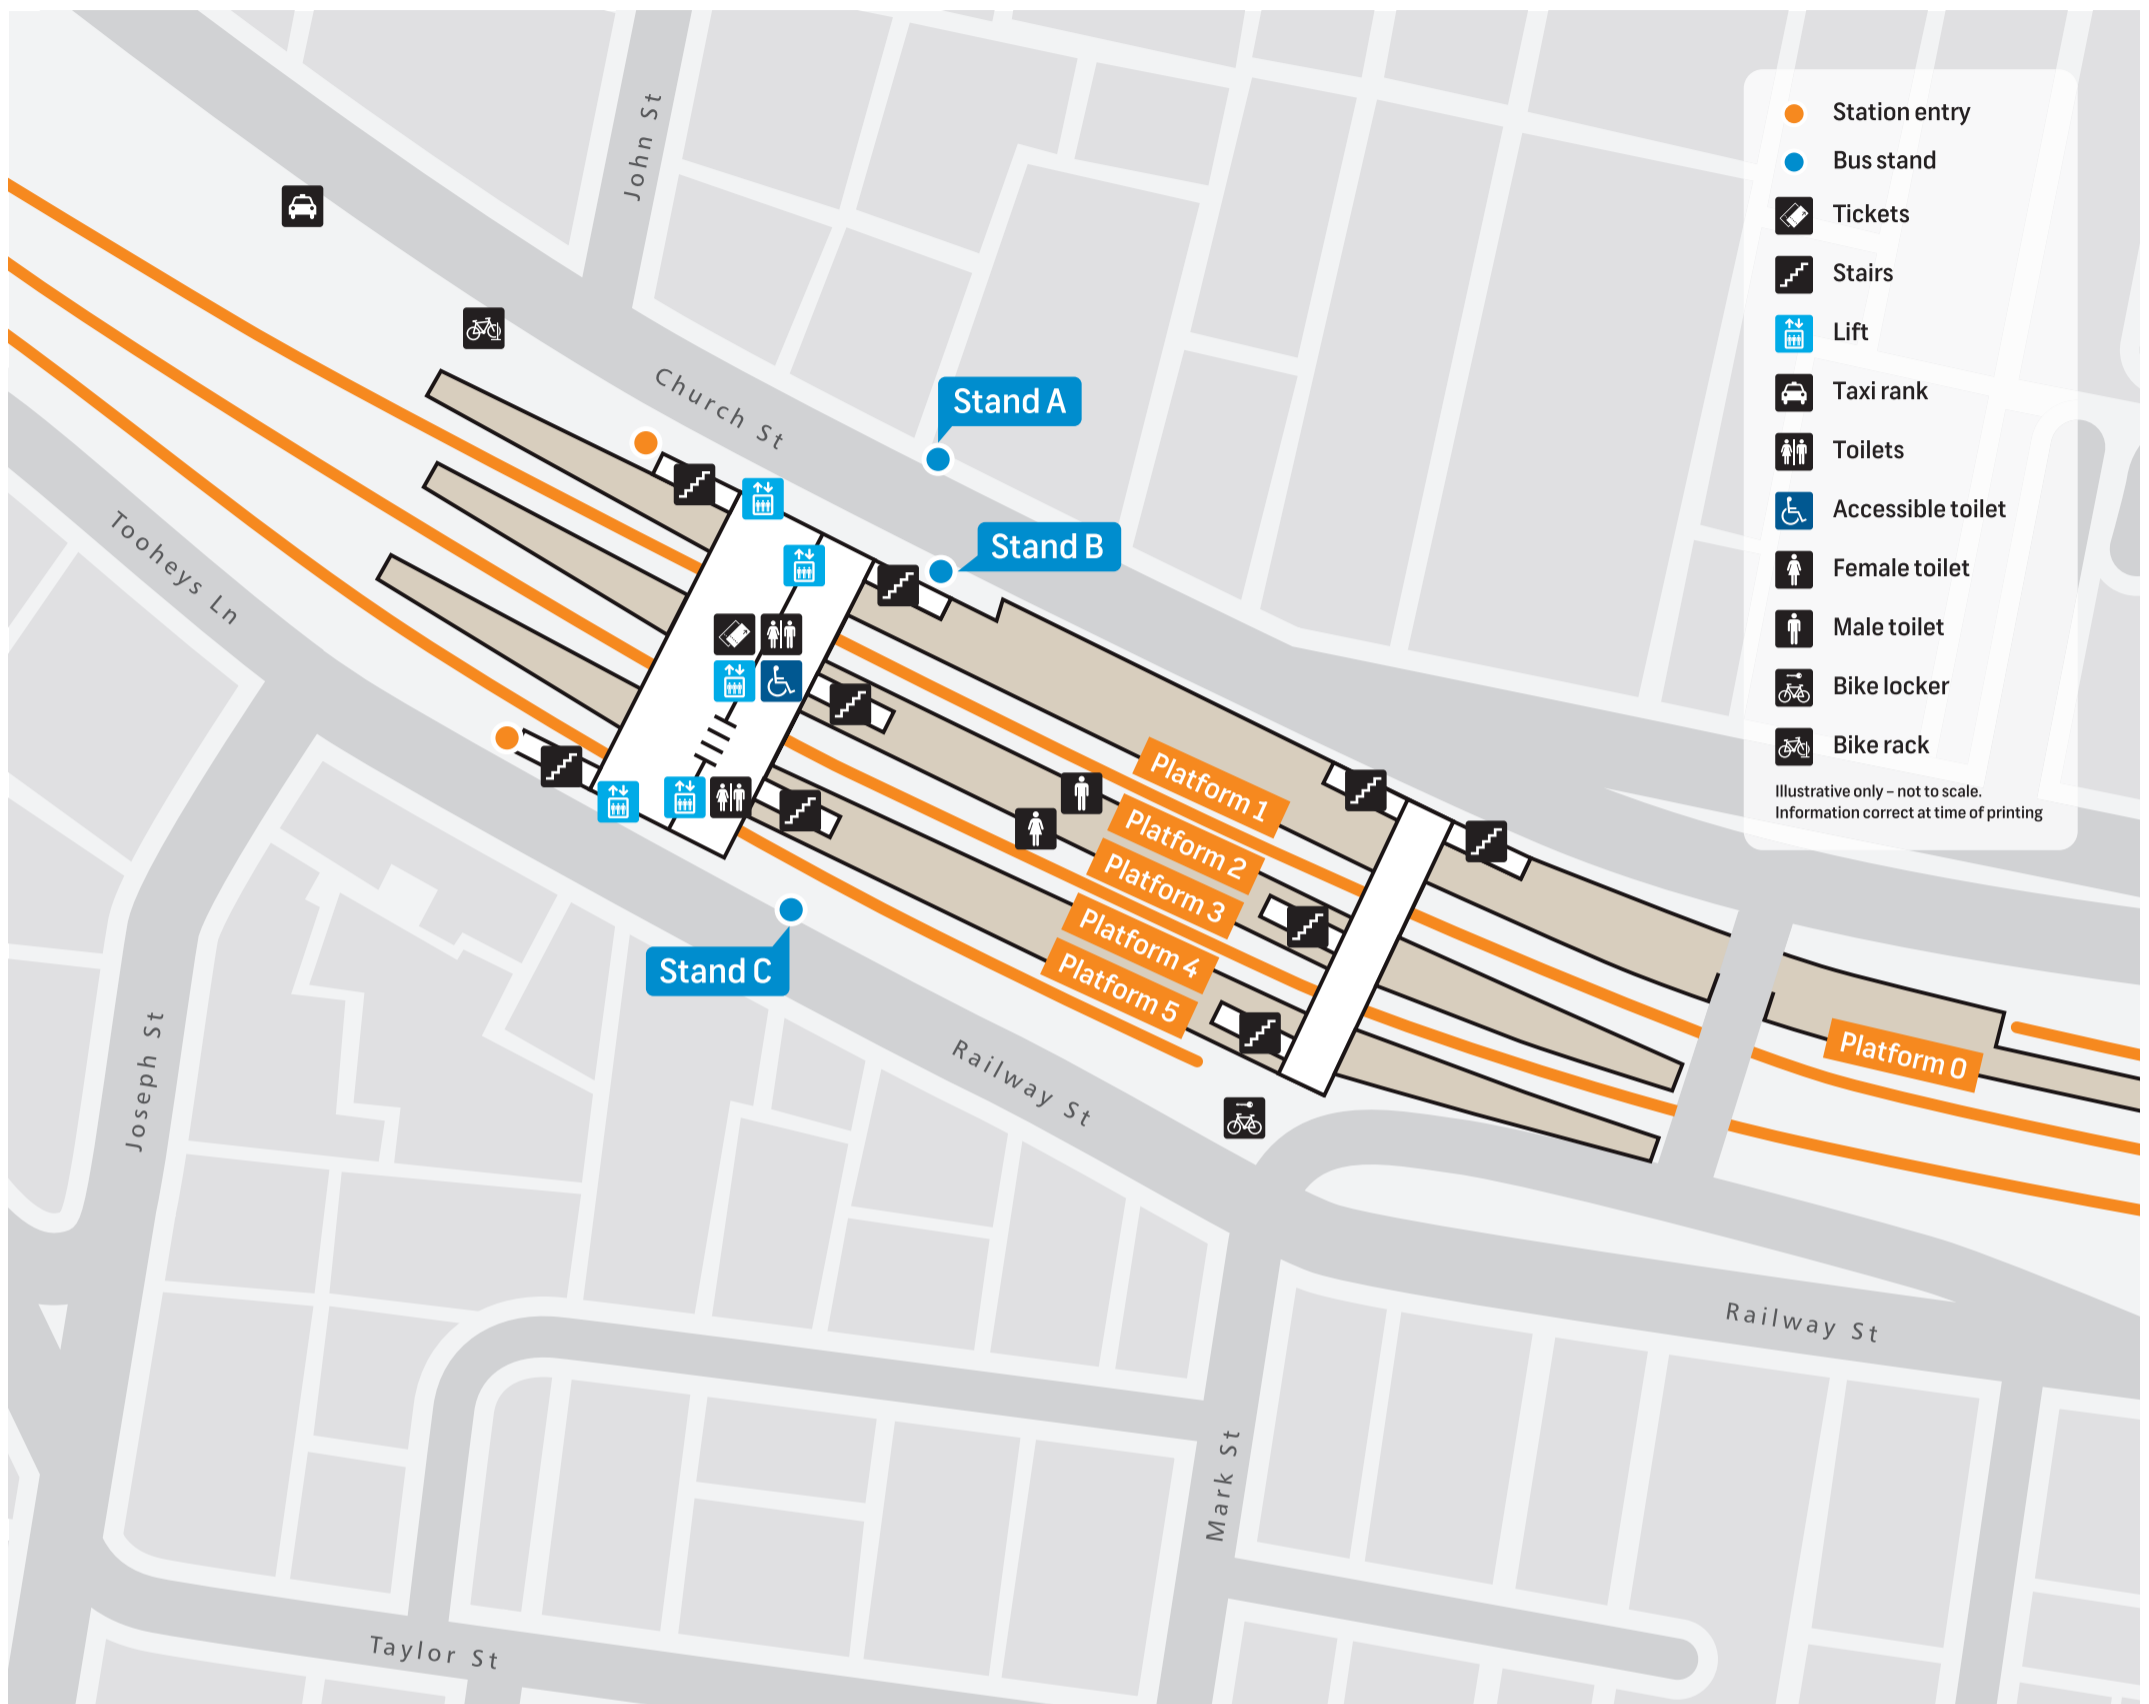

# Lidcombe Station Public Transport Map

- Station entry
  - Bus stand
  - Tickets
  - Stairs
  - Lift
  - Taxi rank
  - Toilets
  - Accessible toilet
  - Female toilet
  - Male toilet
  - Bike locker
  - Bike rack
- Illustrative only – not to scale.  
Information correct at time of printing

- T**
  - T1** *North Shore, Northern & Western Line*  
North Shore  
Western  
Richmond
  - T2** *Inner West & Leppington Line*  
City  
Inner West  
Leppington
  - T3** *Bankstown Line*  
City via Bankstown
  - T7** *Olympic Park Line*  
Olympic Park

- B**
  - Stand A**  
Stop no. 2141173  
401 Lidcombe via Birnie Ave  
915 University of Sydney (Mornings)  
M92 Sutherland
  - Stand B**  
Stop no. 2141280  
M92 Parramatta  
915 University of Sydney (Afternoons)  
N50 Liverpool  
N60 Fairfield  
N61 Carlingford

- Stand C**  
Stop no. 214197  
925 East Hills  
N50 City Town Hall  
N60 City Town Hall  
N61 City Town Hall

For more information  
[transportnsw.info](http://transportnsw.info)