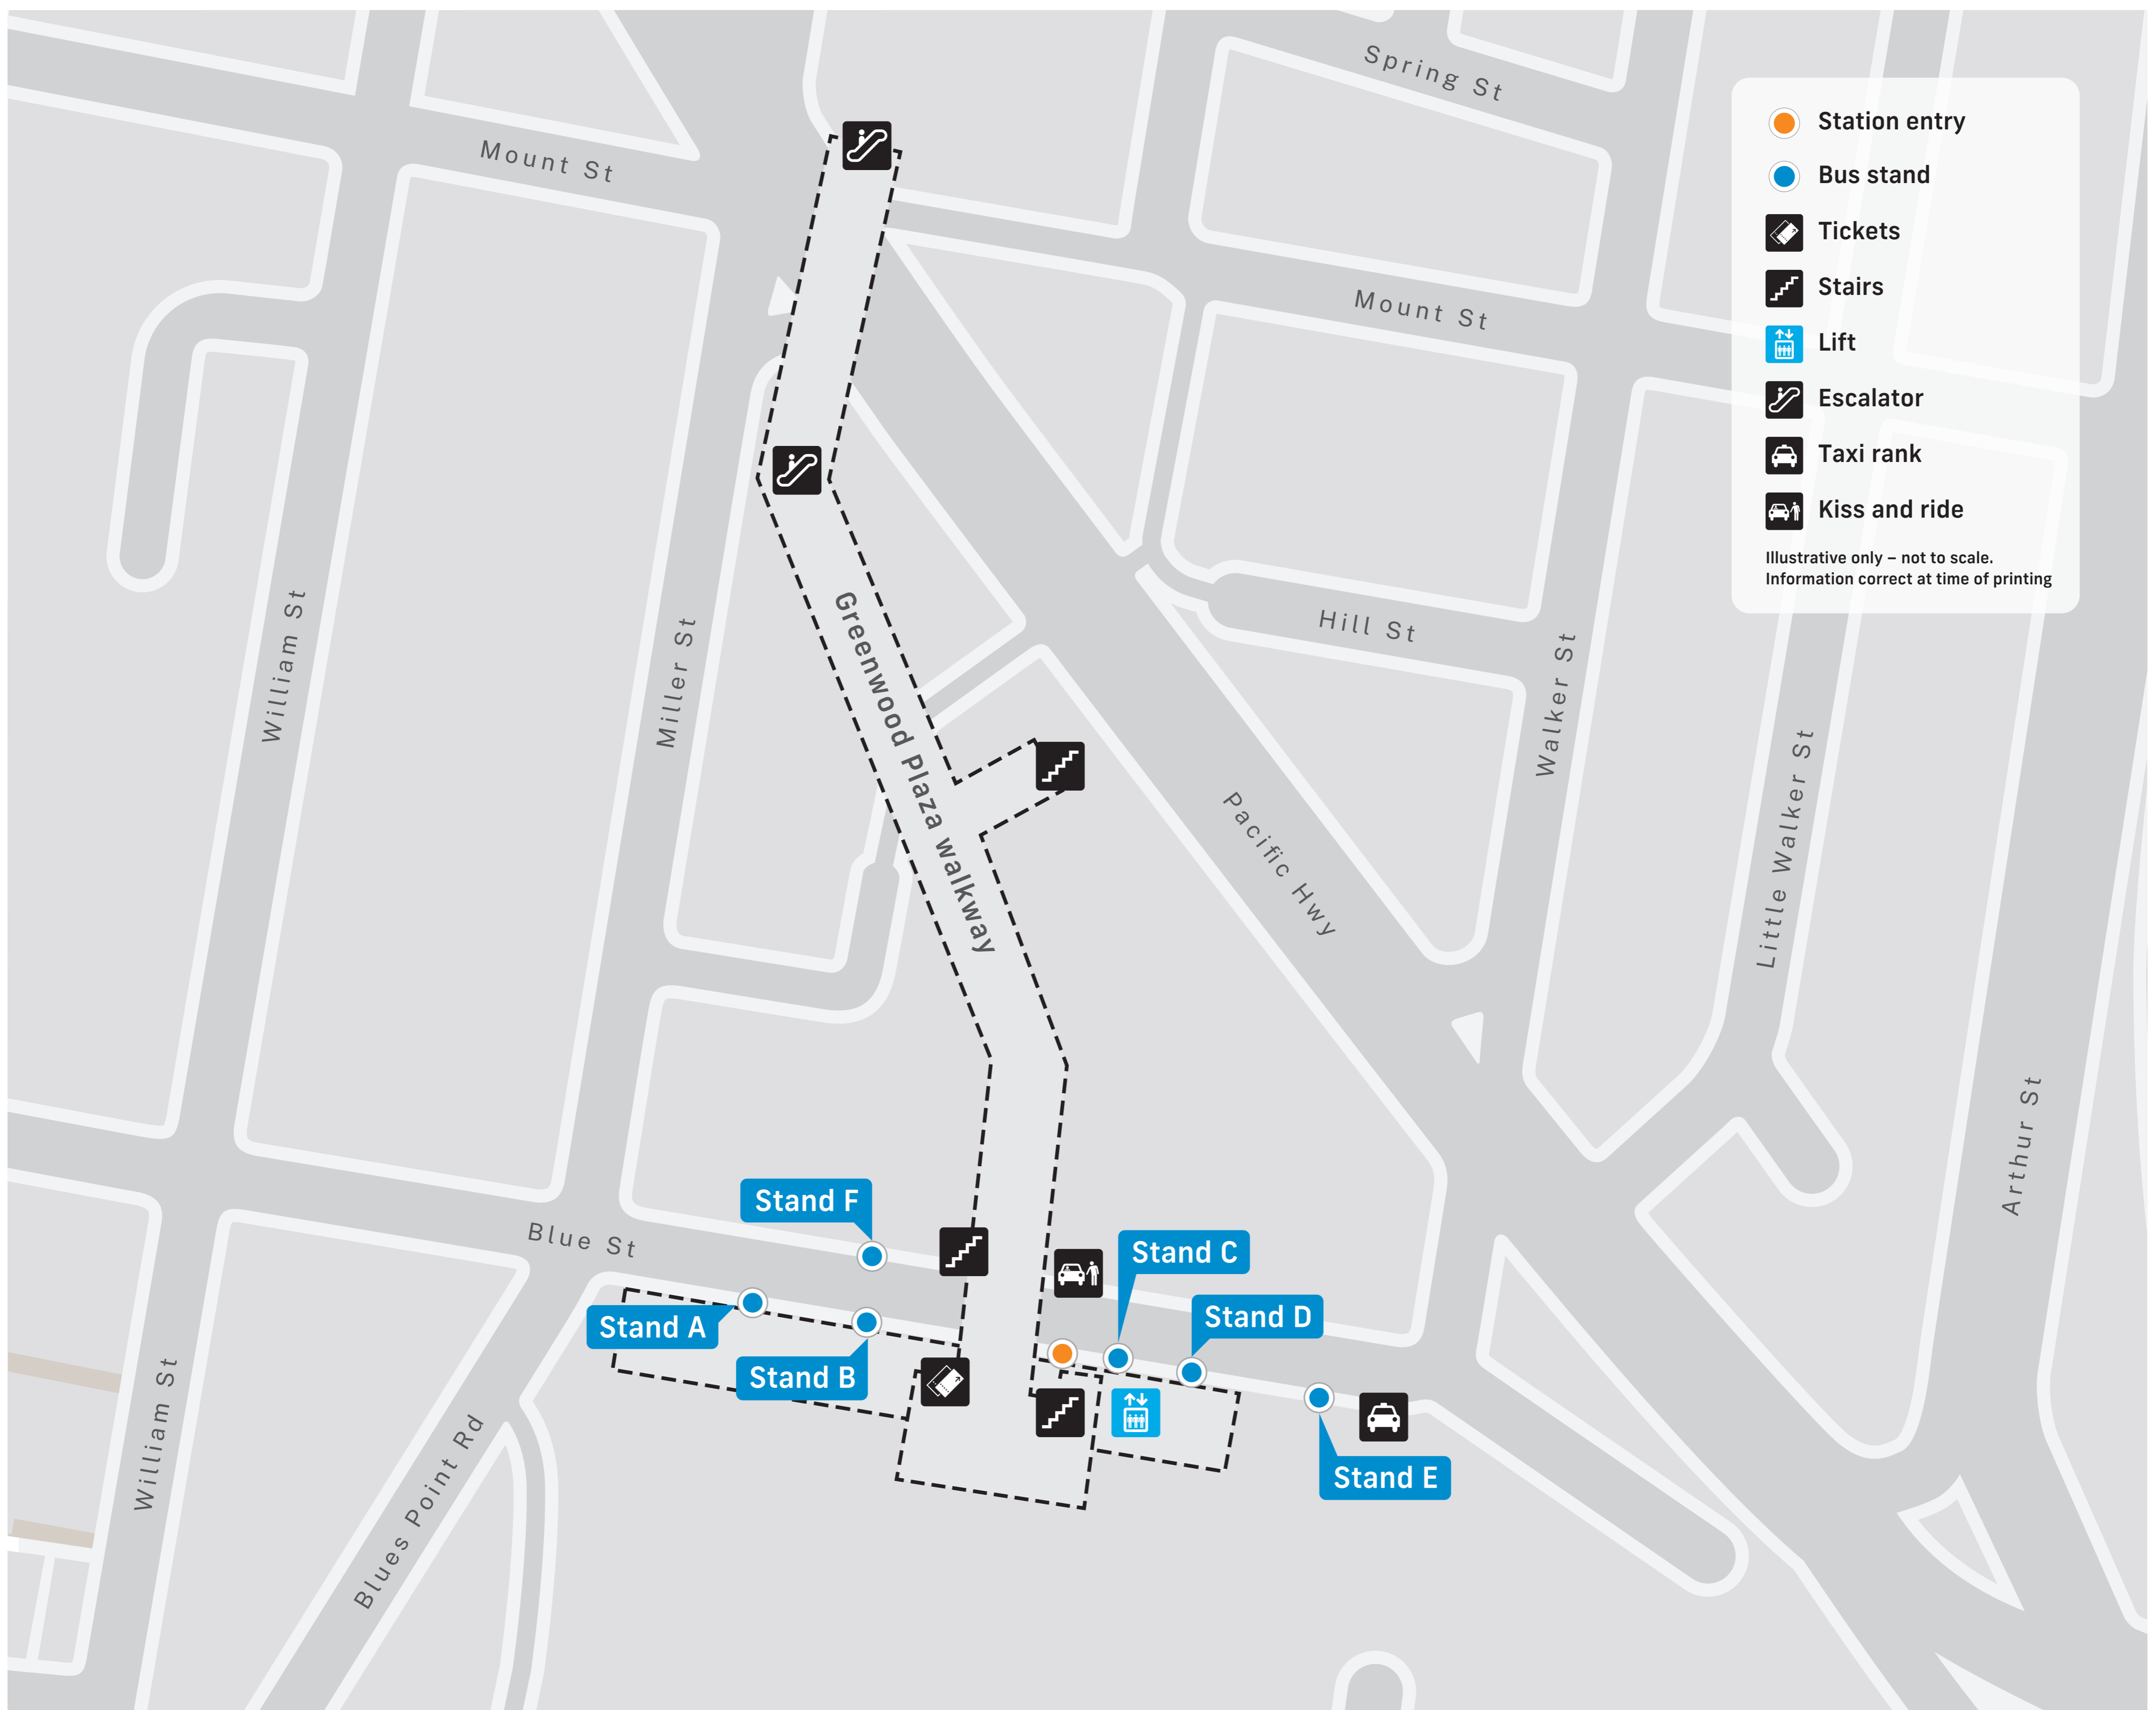

# North Sydney Station Public Transport Map

- Station entry
- Bus stand
- Tickets
- Stairs
- Lift
- Escalator
- Taxi rank
- Kiss and ride

Illustrative only – not to scale.  
Information correct at time of printing

**T**

**T1** North Shore & Western Line  
North Shore  
Western  
Richmond

**T9** Northern Line  
Northern  
Gordon

**Central Coast**

Stand A	
Stop no. 206011	
115	Chatswood
261	Lane Cove
263	Crows Nest
Stand B	
Stop no. 206012	
119	Gore Hill
252	Gladesville
286	Denistone East
287	Ryde
290	Epping
622	Dural

Stand C	
Stop no. 206092	
202	Northbridge
203	Castlecrag
207	East Lindfield
208	East Lindfield
209	East Lindfield

Stand D	
Stop no. 206014	
150X	Manly
154X	Dee Why
229	Beauty Point
230	Mosman Bay Wharf
N90	Hornsby
N91	Macquarie Centre

Stand E	
Stop no. 206084	
Arrivals only	
Stand F	
Stop no. 206015	
260	Terrey Hills
265	Lane Cove
269	Milsons Point