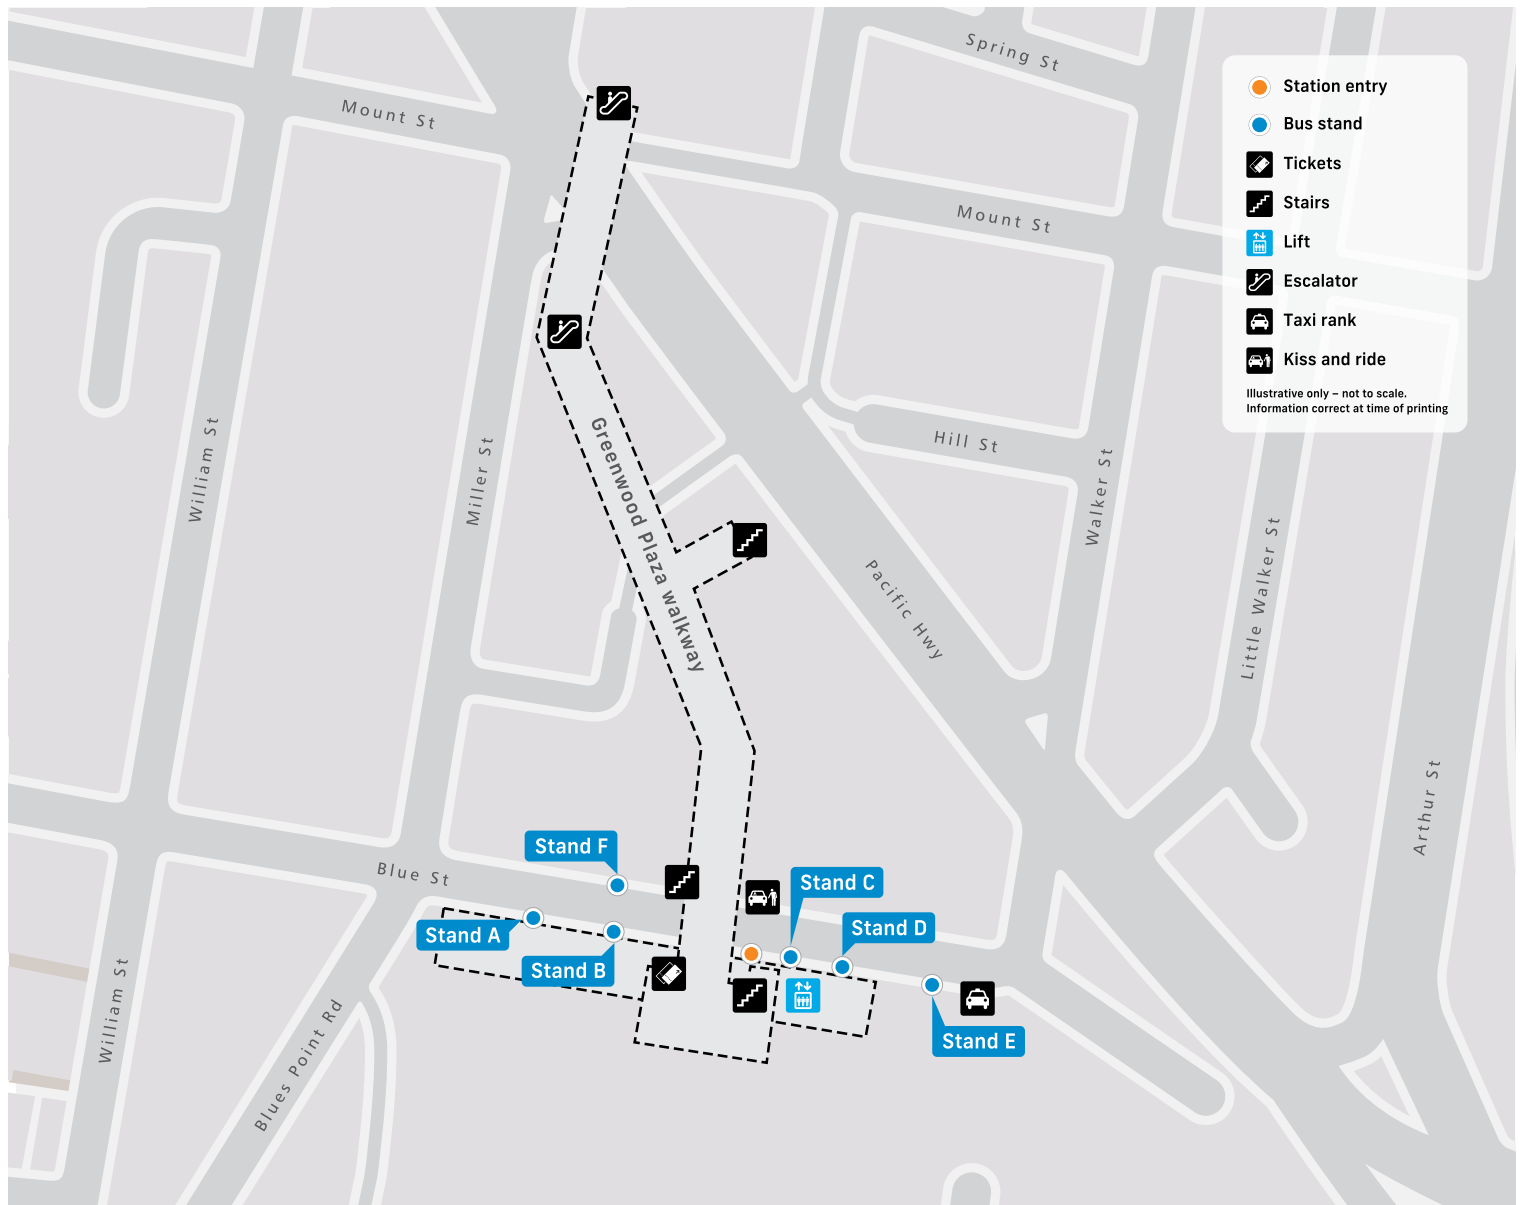

North Sydney Station Public Transport Map

- Station entry
- Bus stand
- Tickets
- Stairs
- Lift
- Escalator
- Taxi rank
- Kiss and ride

Illustrative only - not to scale.
Information correct at time of printing

T **T1** *North Shore & Western Line*
North Shore
Western
Richmond

T9 *Northern Line*
Northern
Gordon

Central Coast

Stand A	
Stop no. 206011	
115	Chatswood
261	Lane Cove
263	Crows Nest

Stand B	
Stop no. 206012	
252	Gladesville
286	Denistone East
287	Ryde
290	Epping
320	Gore Hill
622	Dural

Stand C	
Stop no. 206092	
202	Northbridge
203	Castlecrag
207	East Lindfield
208	East Lindfield
209	East Lindfield

Stand D	
Stop no. 206014	
144N	Manly
150X	Manly
154X	Dee Why
228	Clifton Gardens
229	Beauty Point
230	Mosman Bay Wharf
N90	Hornsby via Chatswood
N91	Macquarie Park

Stand E	
Stop no. 206084	
Arrivals only	

Stand F	
Stop no. 206015	
254	McMahons Point
260	Terrey Hills
265	Lane Cove
269	Kirribilli

For more information
transportnsw.info