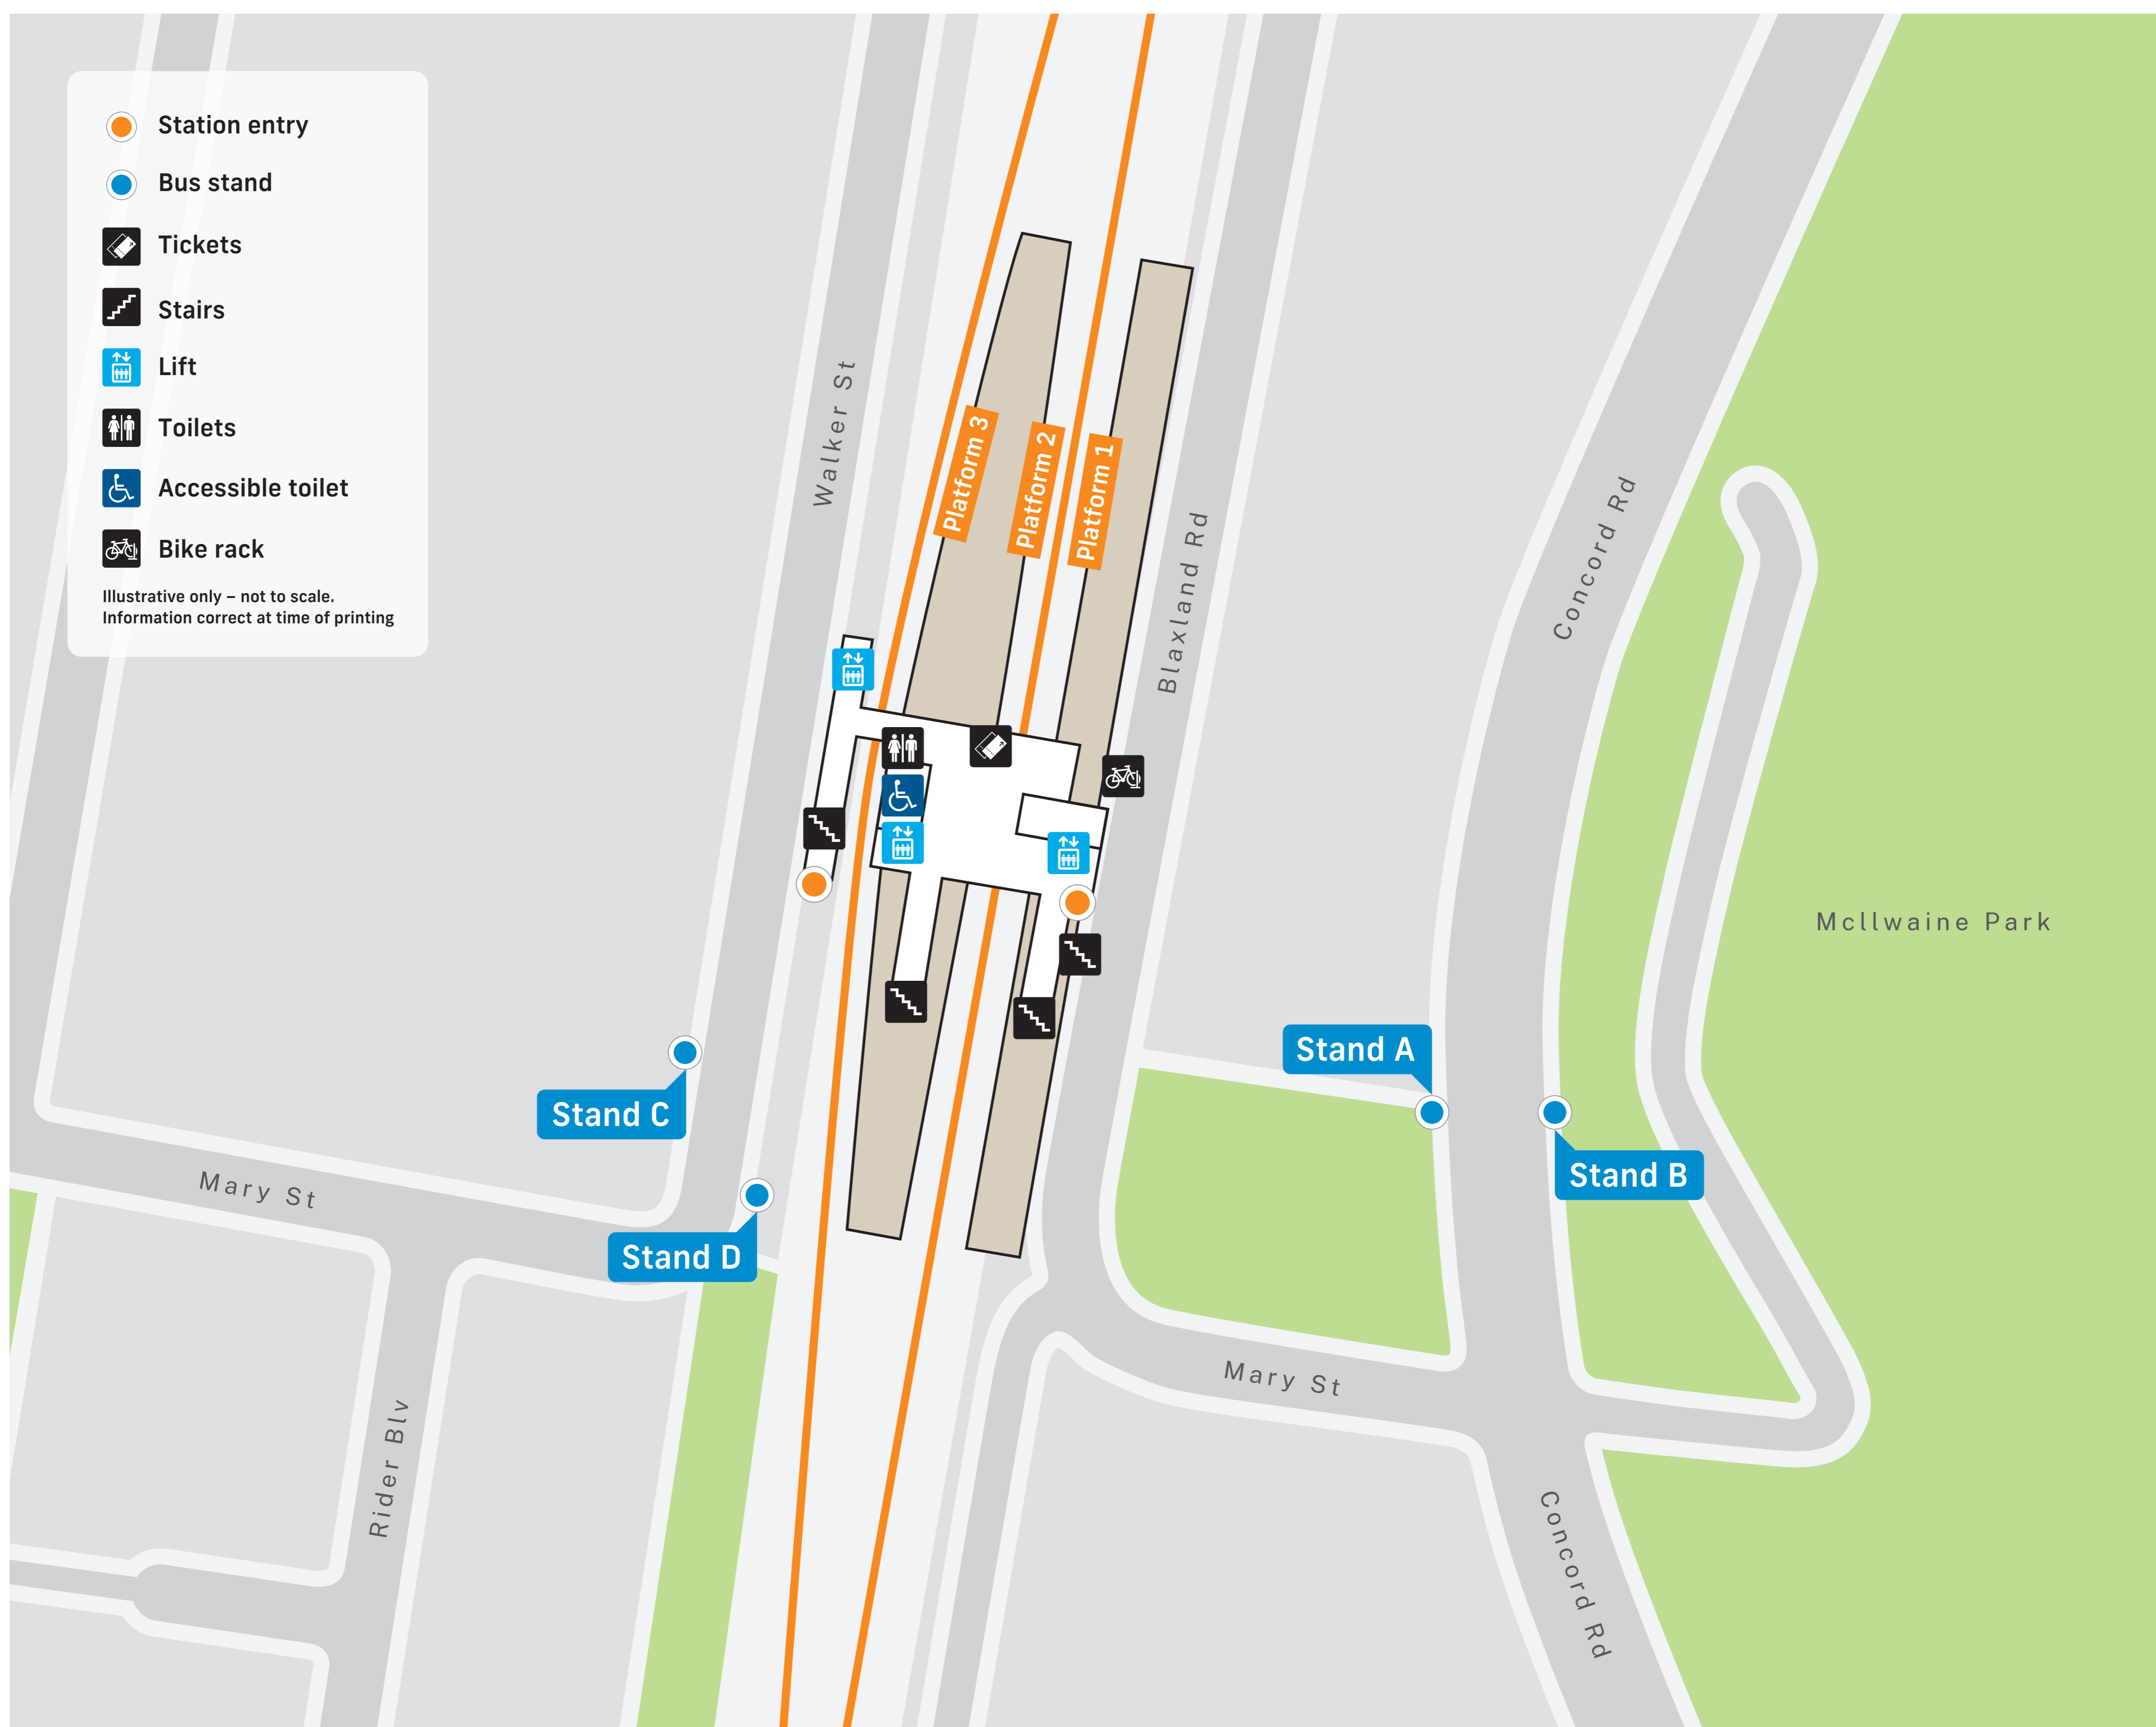

# Rhodes Station Public Transport Map

-  Station entry
  -  Bus stand
  -  Tickets
  -  Stairs
  -  Lift
  -  Toilets
  -  Accessible toilet
  -  Bike rack
- Illustrative only – not to scale.  
Information correct at time of printing

| Stand A                   |
|---------------------------|
| Stop no. 213854           |
| <b>410</b> Macquarie Park |
| <b>N80</b> Hornsby        |

| Stand B                   |
|---------------------------|
| Stop no. 213855           |
| <b>410</b> Hurstville     |
| <b>N80</b> City Town Hall |

| Stand C                        |
|--------------------------------|
| Stop no. 213863                |
| <b>458</b> Ryde                |
| <b>526</b> Strathfield         |
| <b>533</b> Chatswood           |
| <b>533</b> Sydney Olympic Park |
| <b>N81</b> Parramatta          |

| Stand D                           |
|-----------------------------------|
| Stop no. 213864                   |
| <b>458</b> Burwood                |
| <b>526</b> Rhodes Shopping Centre |
| <b>N81</b> City Town Hall         |