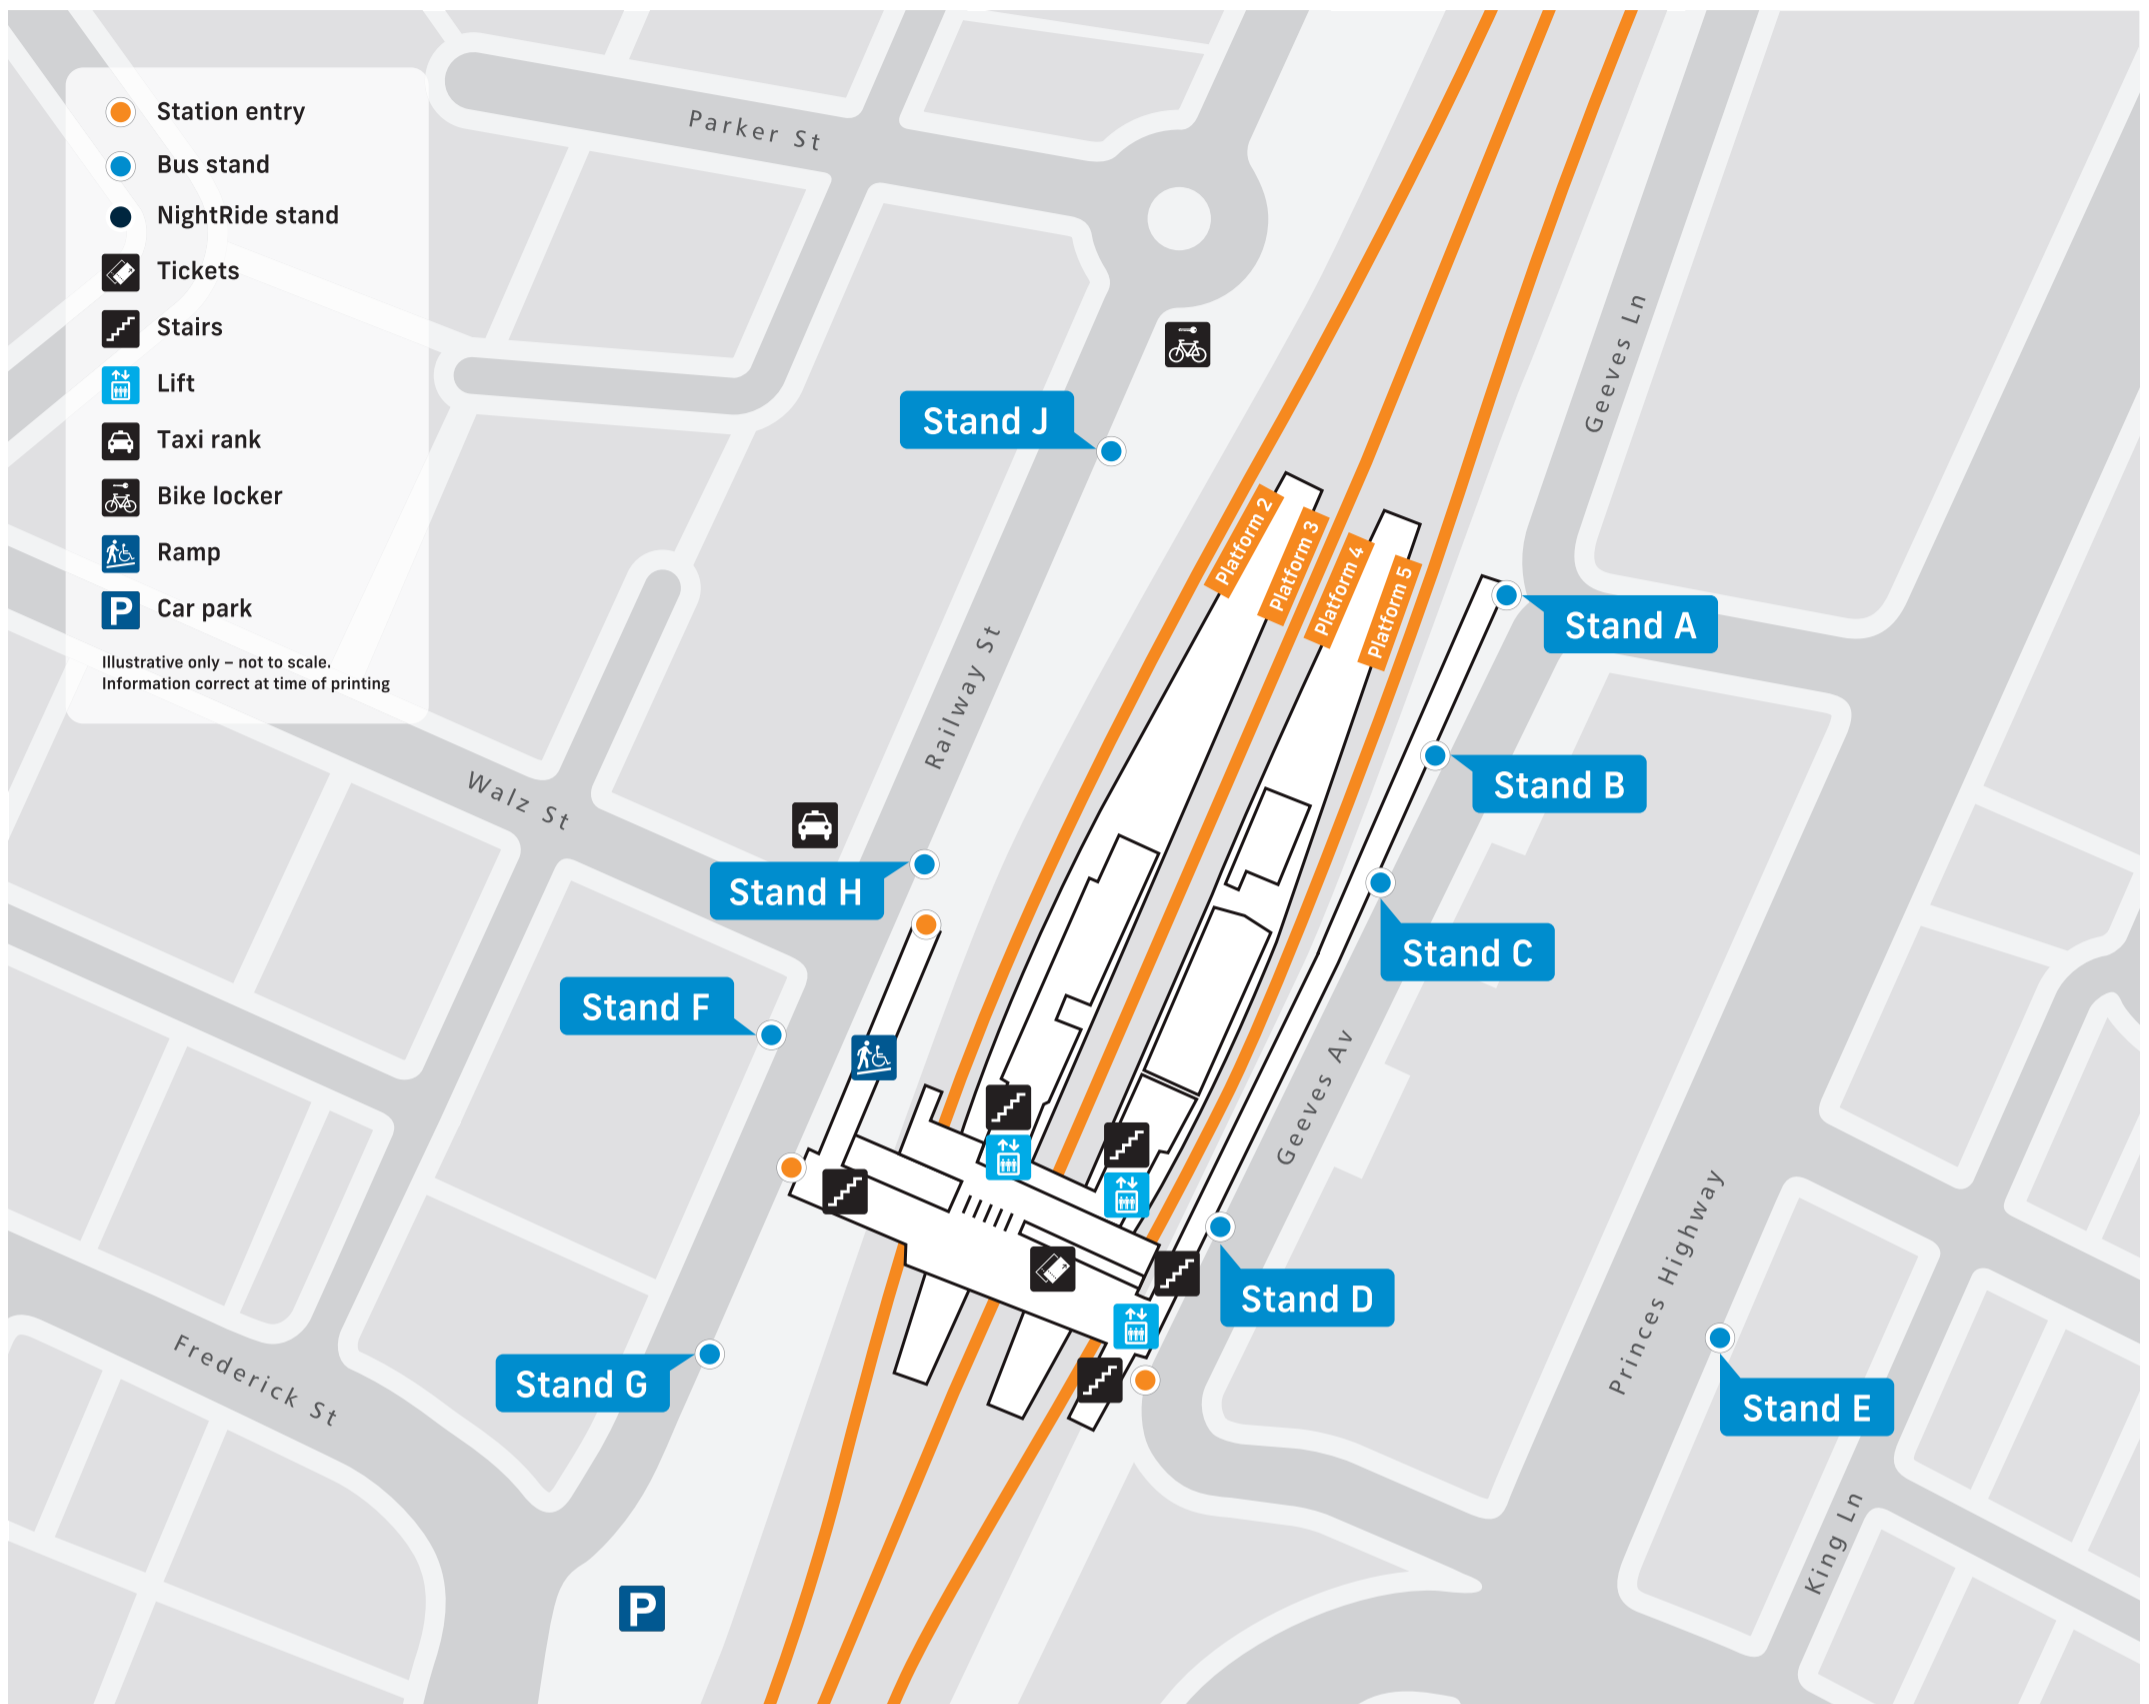

Rockdale Station Public Transport Map

- Station entry
- Bus stand
- NightRide stand
- Tickets
- Stairs
- Lift
- Taxi rank
- Bike locker
- Ramp
- Car park

Illustrative only – not to scale.
Information correct at time of printing

T **T4** Eastern Suburbs & Illawarra Line
Eastern Suburbs
Illawarra
Cronulla

Going to Sydney Airport?
Catch the 420 or 420N from Stand F

B	Stand A Stop no. 221611 422 Central Pitt St	Stand D Stop no. 221614 Arrivals only	Stand G Stop no. 221617 420 Burwood 420N Burwood 452 Beverly Hills 453 Percival St N10 Sutherland N11 Cronulla N20 Riverwood
	Stand B Stop no. 221612 476 Dolls Point 477 Miranda 479 Rockdale Plaza	Stand E Stop no. 221668 422 Kogarah	Stand H Stop no. 221615 492 Drummoyne
	Stand C Stop no. 221613 478 Ramsgate and Miranda 479 Kyeemagh	Stand F Stop no. 221618 420 Eastgardens ✈️ 420N Eastgardens ✈️ 473 Campsie N10 City Town Hall N11 City Town Hall N20 City Town Hall ✈️	Stand J Stop no. 221616 493 Roselands