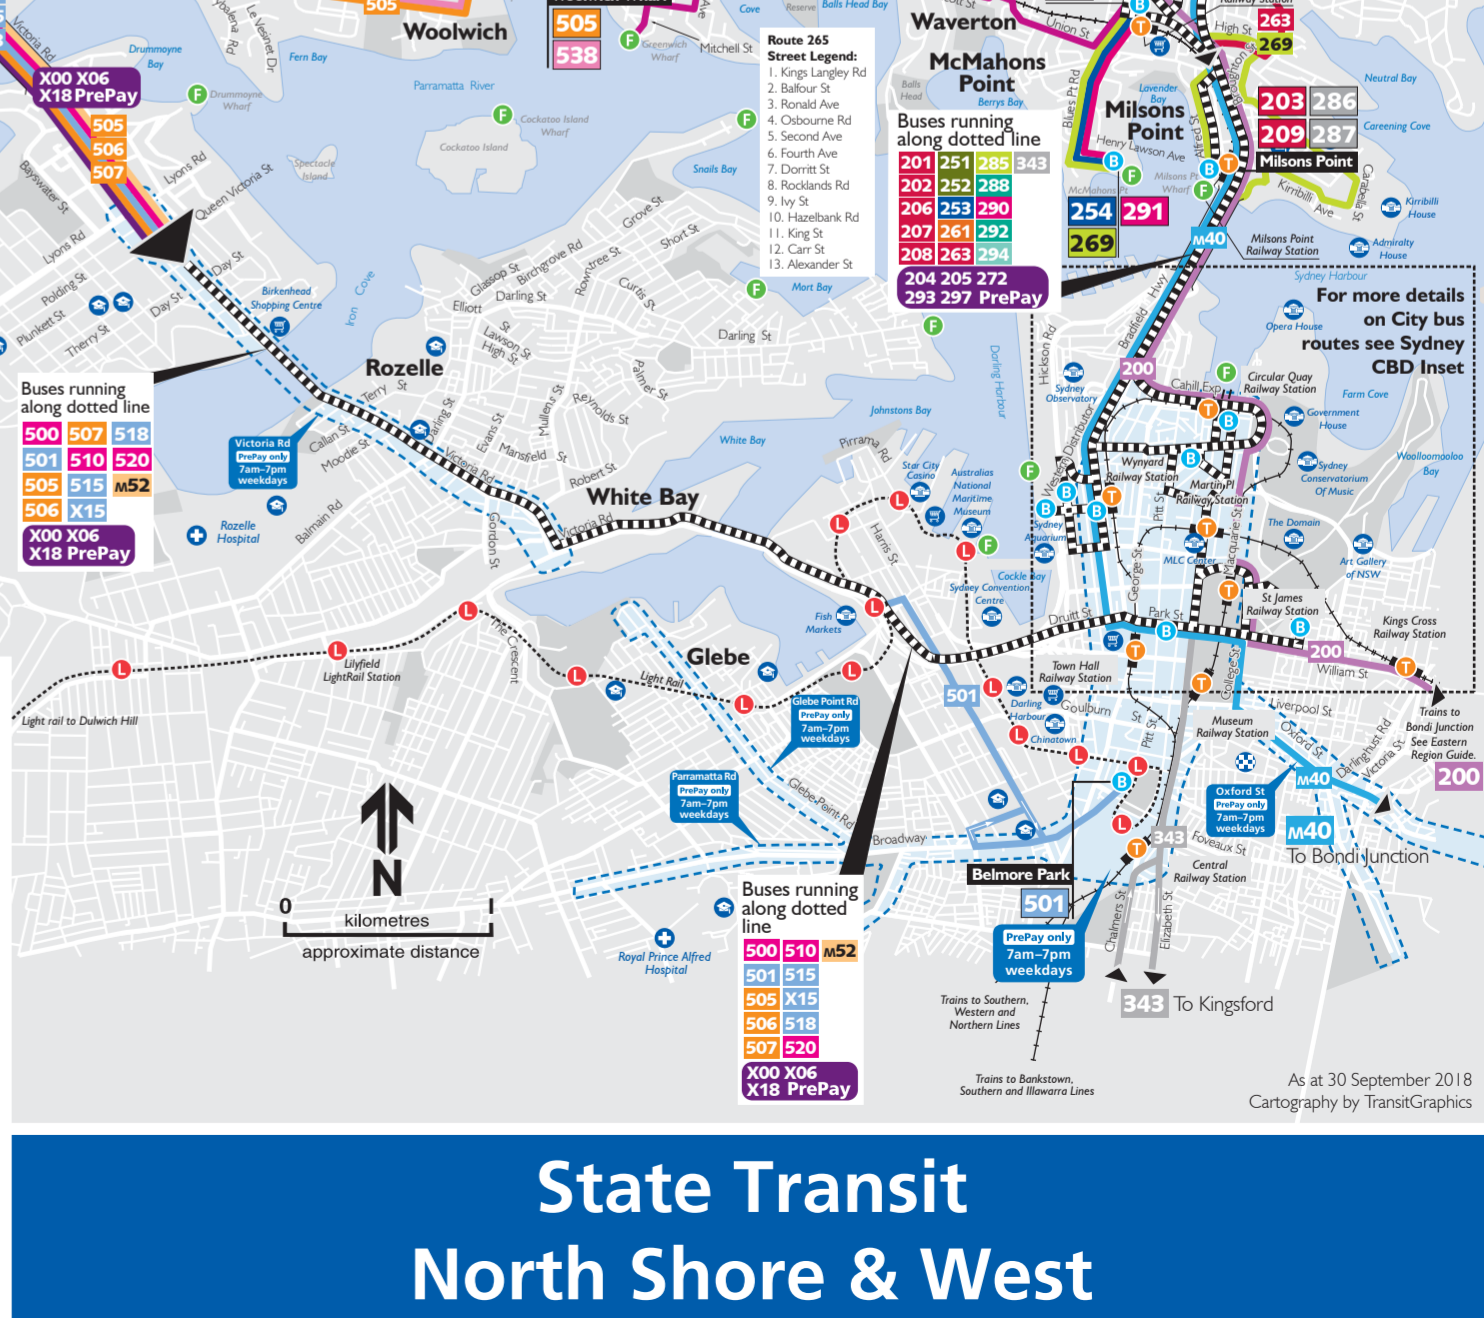

Legend

- Police Station
- Hospital
- Shopping Centres
- Railway Station
- LightRail Station
- Educational Institutions
- Sporting Facility
- Local Icons
- Bus Route
- Bus Route Terminus

State Transit North Shore & West

As at 30 September 2018
Cartography by TransfGraphics