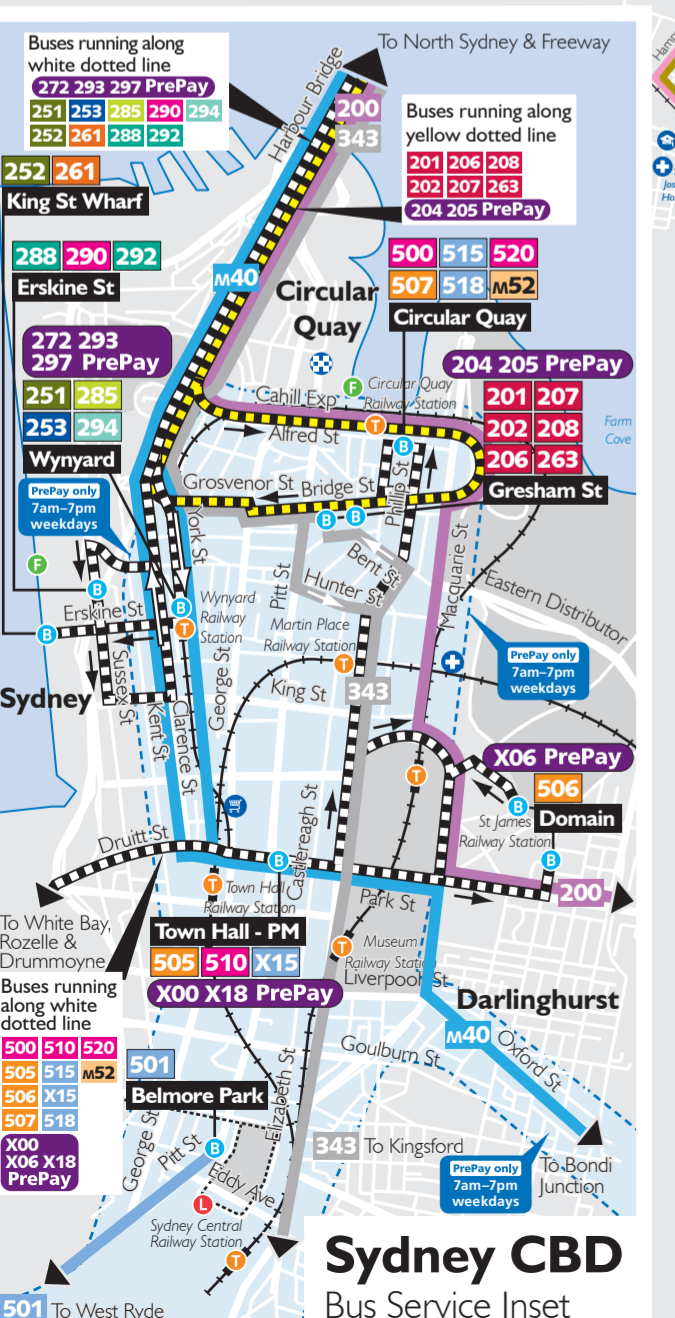

Legend

- Police Station
- Hospital
- Shopping Centres
- Railway Station
- LightRail Station
- Educational Institutions
- Sporting Facility
- Local Icons
- Bus Route
- Bus Route Terminus

State Transit North Shore & West

As at 30 September 2018
Cartography by TransfGraphics