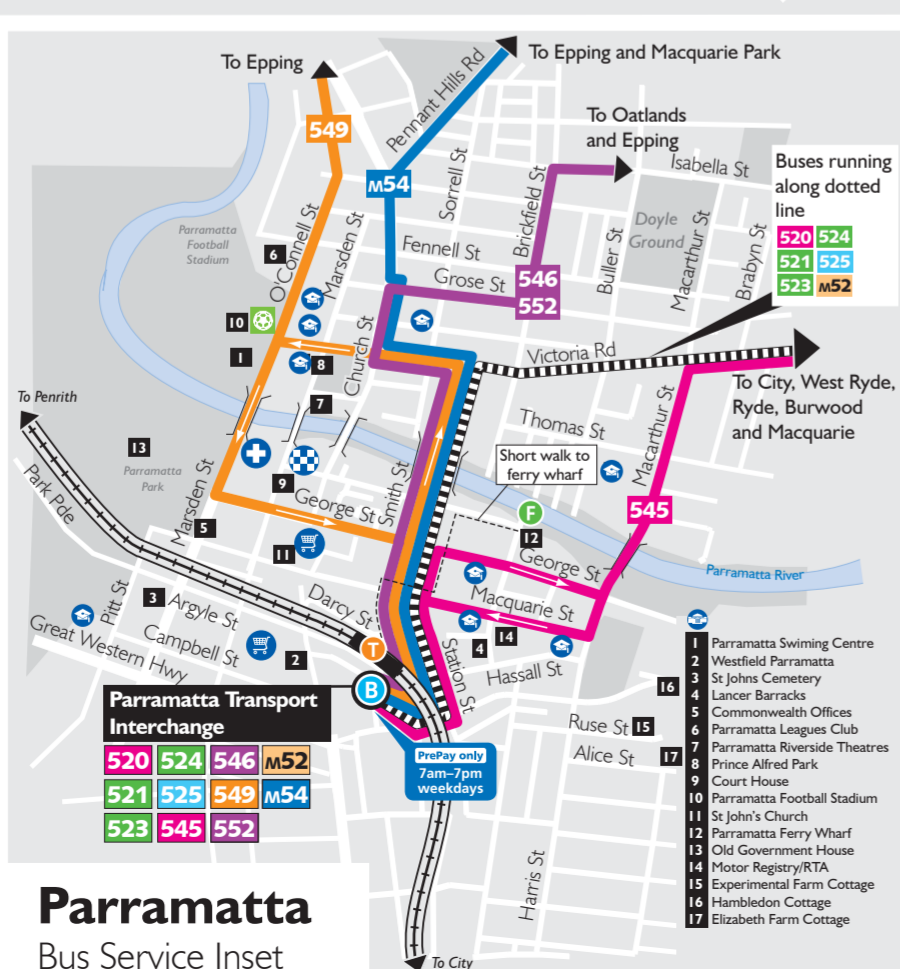

Legend

- Police Station
- Hospital
- Shopping Centres
- Railway Station
- LightRail Station
- Educational Institutions
- Sporting Facility
- Local Icons
- Bus Route
- Bus Route Terminus

State Transit North Shore & West

As at 30 September 2018
Cartography by TransfGraphics