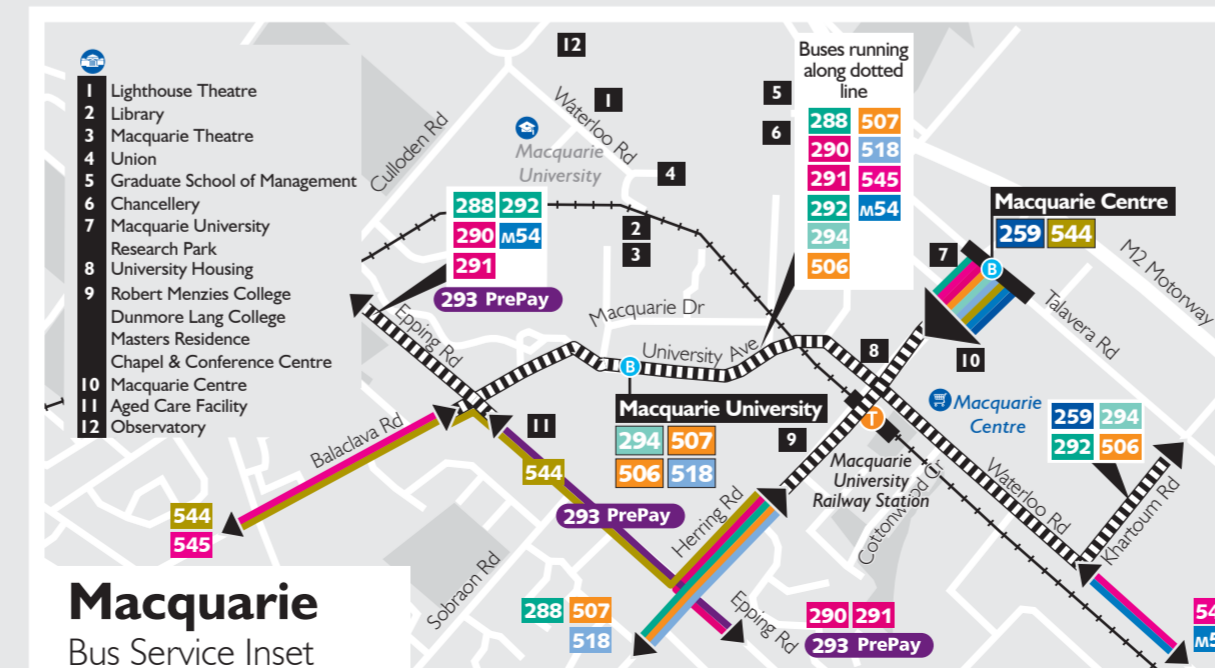

Legend

- Police Station
- Hospital
- Shopping Centres
- Railway Station
- LightRail Station
- Educational Institutions
- Sporting Facility
- Local Icons
- Bus Route
- Bus Route Terminus

State Transit North Shore & West

As at 30 September 2018
Cartography by TransfGraphics