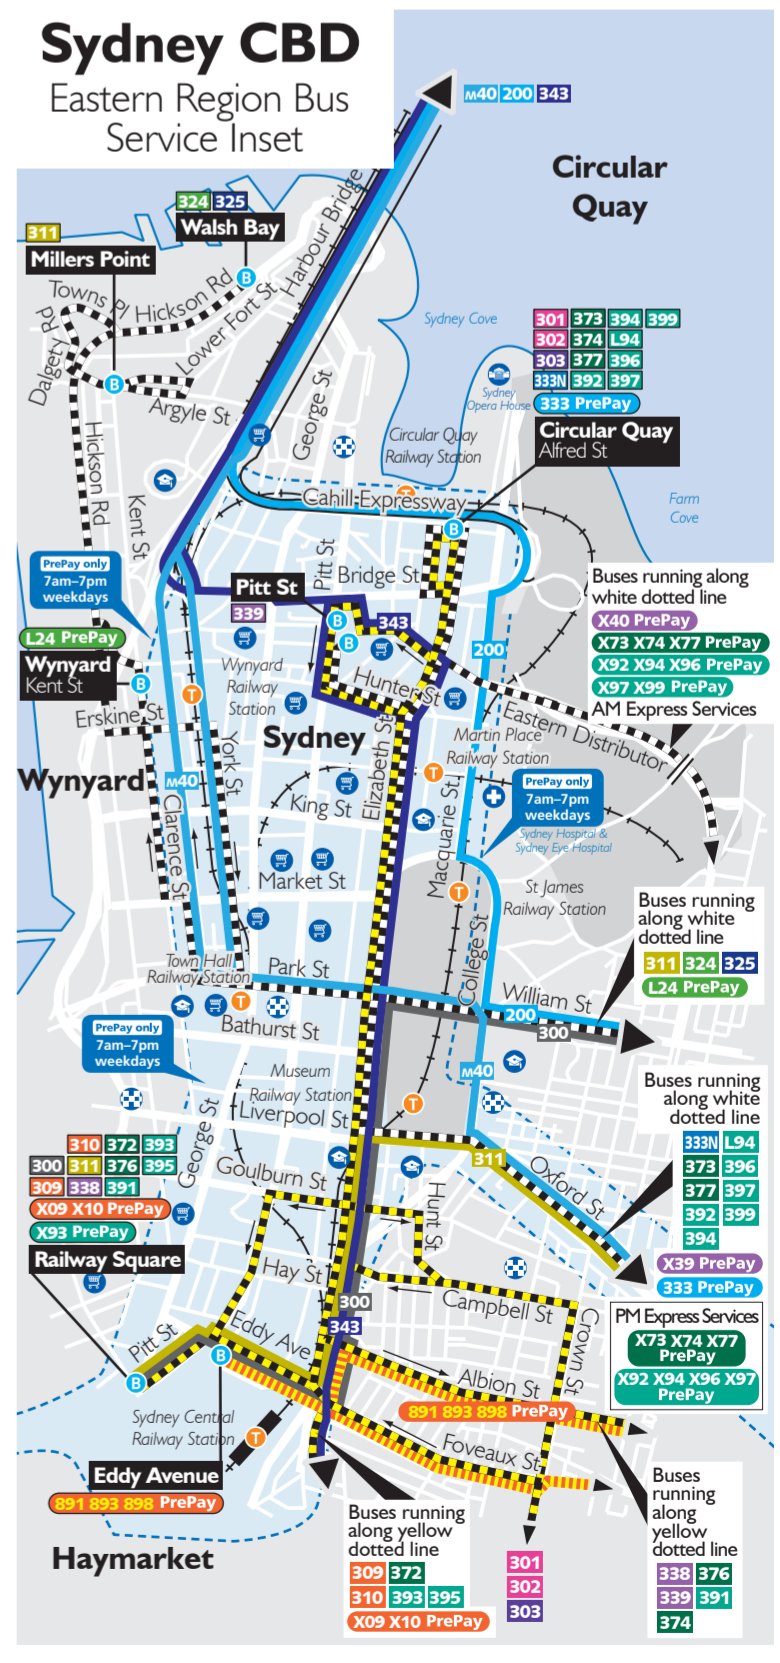

For route information in this area, refer to Northern Region Guide.

For more details on City bus routes see Sydney CBD Inset (below)

Legend

- Police Station
- Hospital
- Shopping Centres
- Railway Station
- Educational Institutions
- Sporting Facility
- Local Icons
- Bus Route
- Bus Route Terminus

State Transit Eastern Suburbs