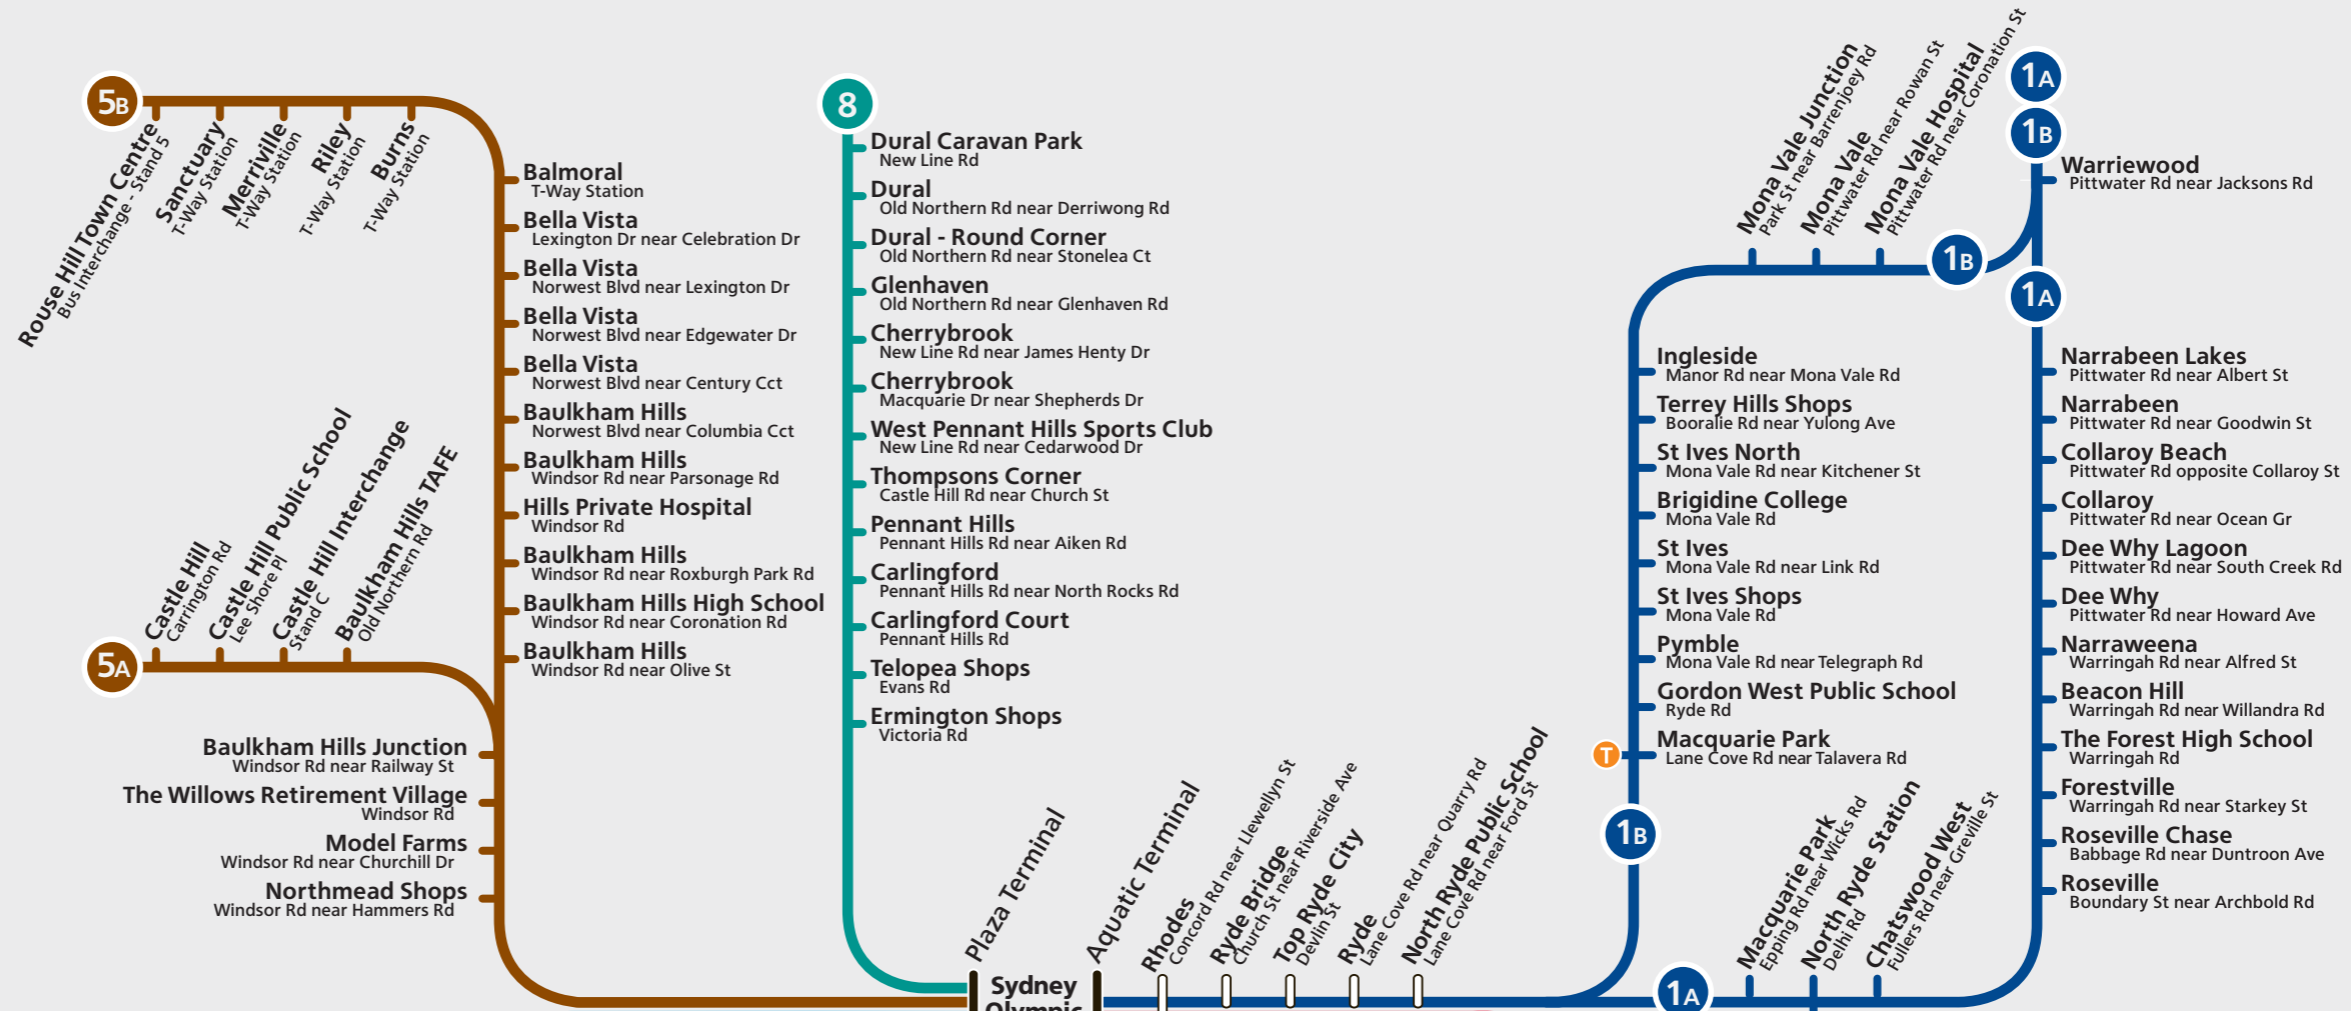

Sydney Olympic Park Major Event Buses

- **1A** Warriewood
  via Chatswood, Frenchs Forest & Dee Why
- **1B** Warriewood
  via Macquarie Park, West Pymble & St Ives
- **2** Glebe Point
  via Ryde, Hunters Hill & Drummoyne
- **4** Maroubra Beach
  via Campsie, Rockdale, Mascot & Eastgardens
- **5A** Castle Hill
  via Northmead, Baulkham Hills & Castle Hill
- **5B** Rouse Hill Town Centre
  via Northmead, Norwest & North-West T-way
- **6** Menai
  via Bankstown & Bangor
- **7** Cronulla
  via Roselands, Hurstville & Miranda
- **8** Dural
  via Carlingford & Cherrybrook
- **T** Train station near bus stop
- **L** Light Rail near bus stop