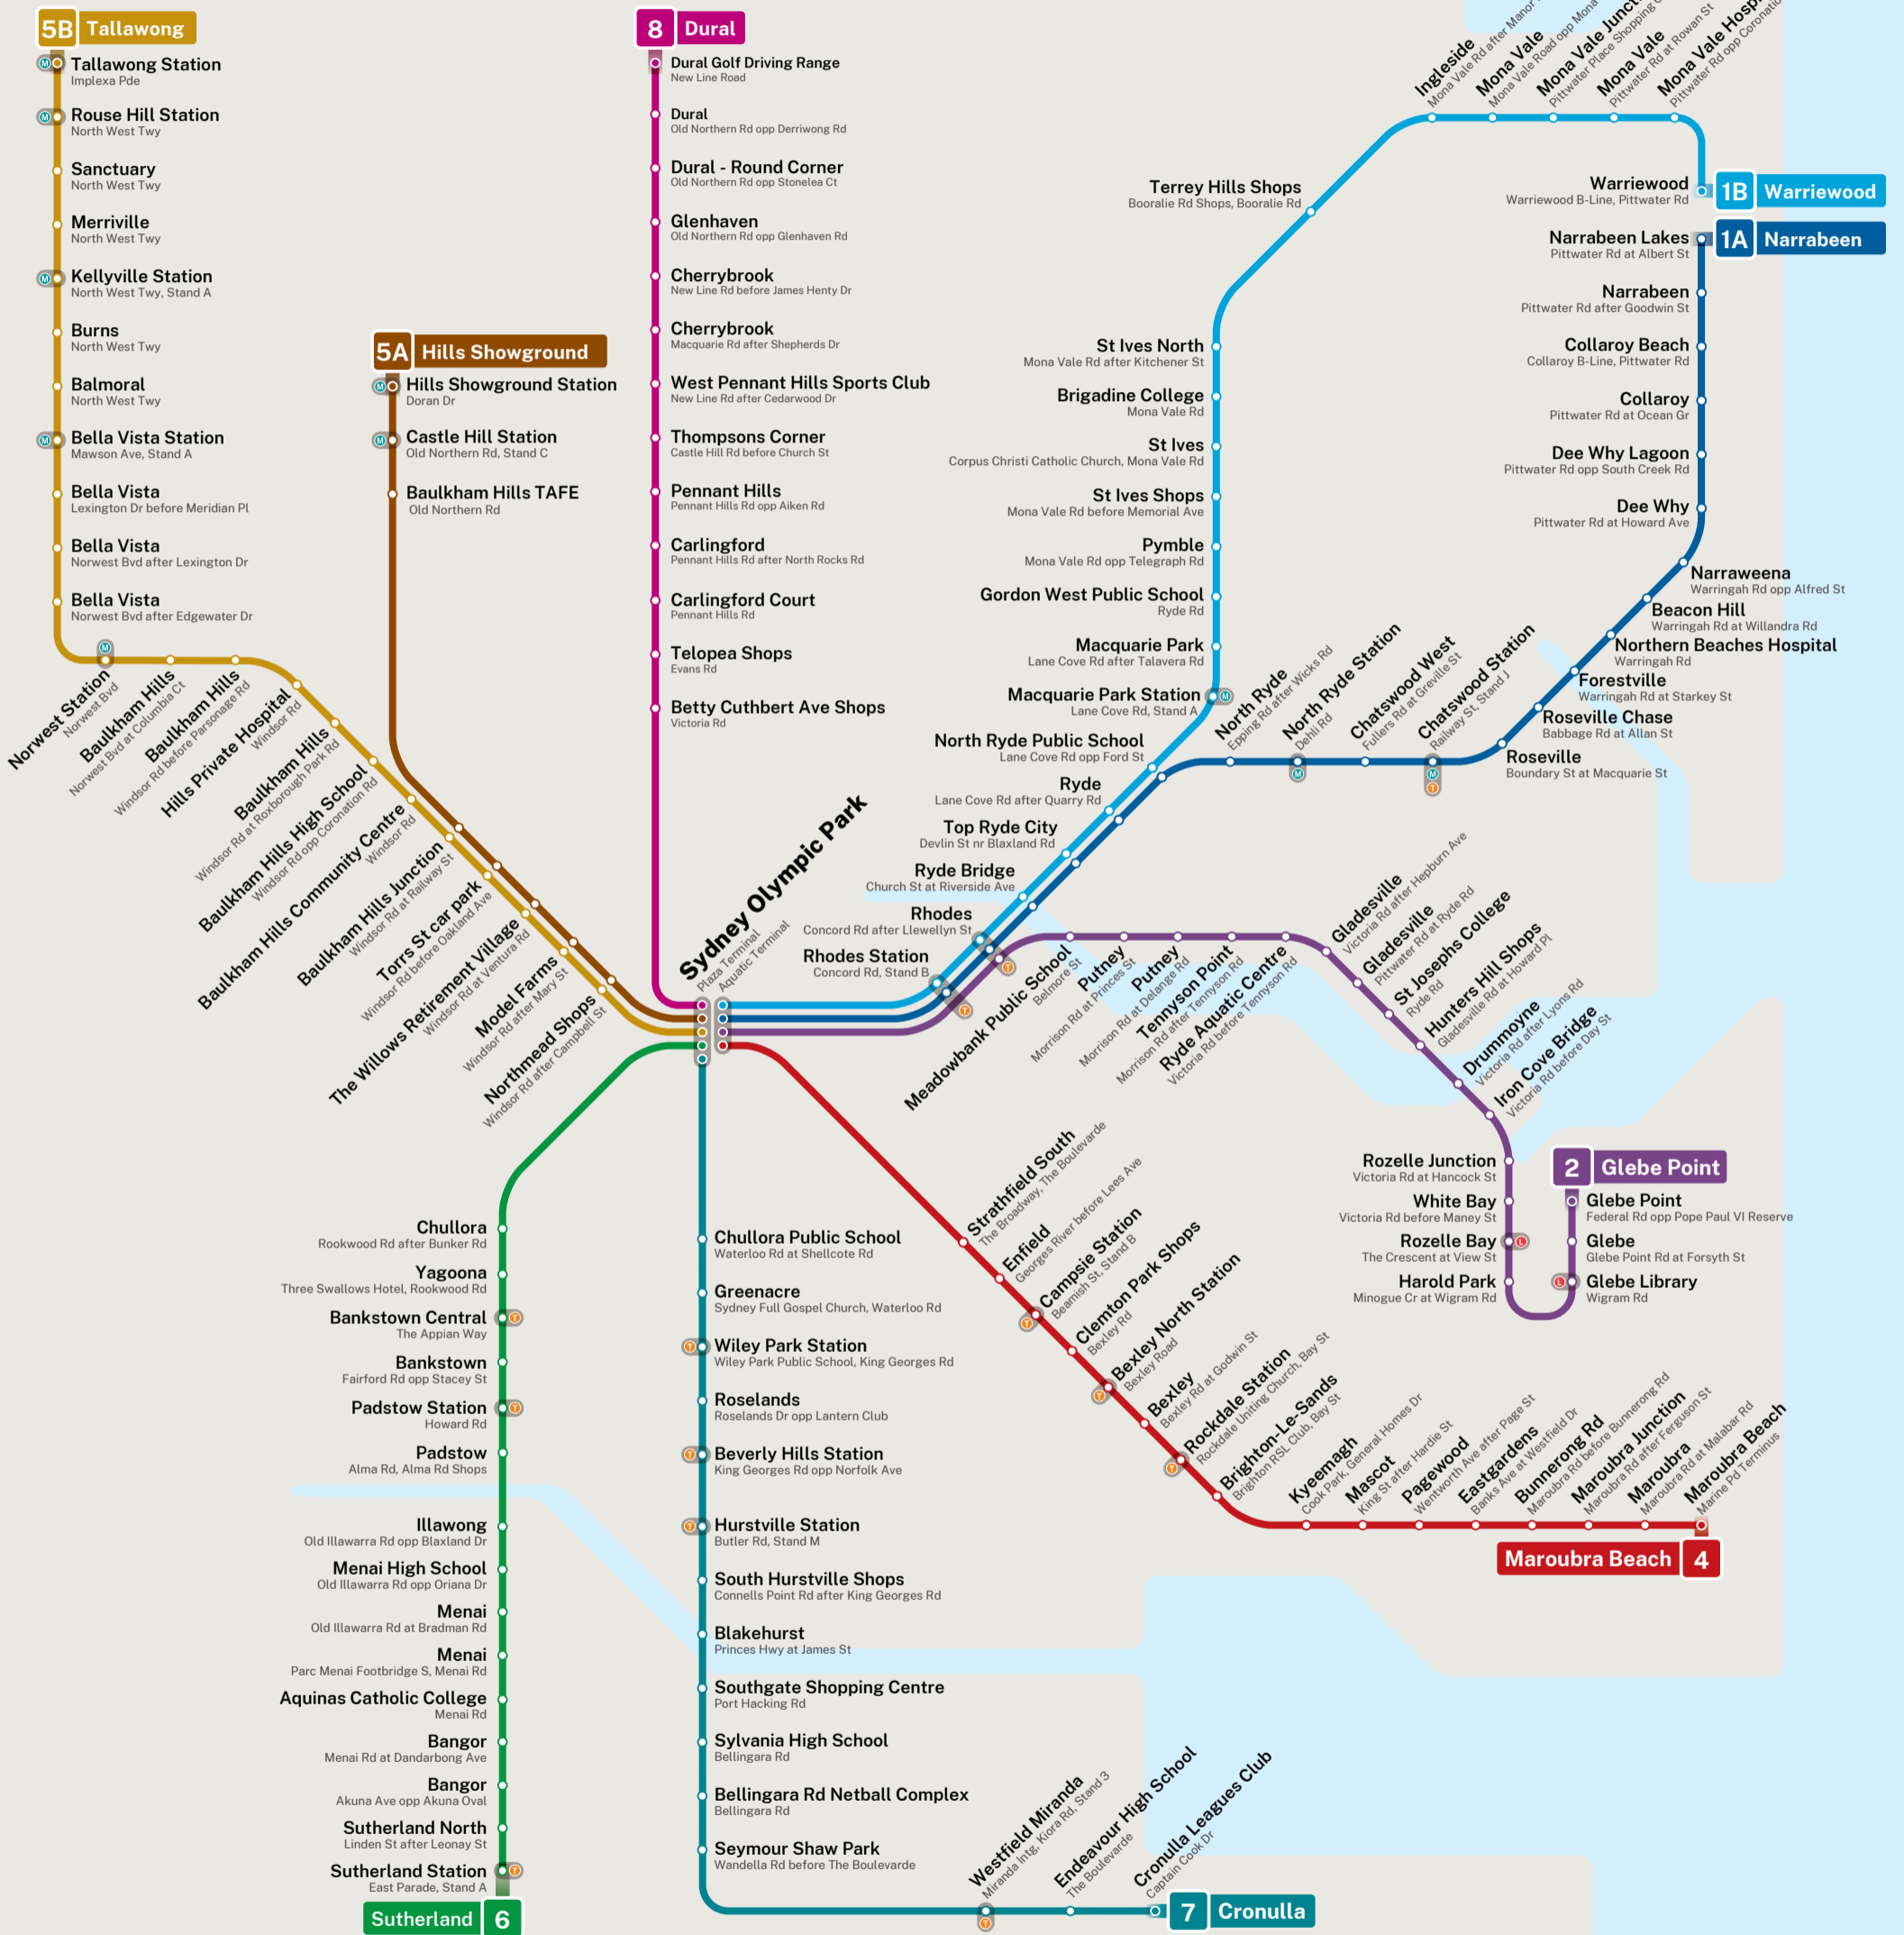

# Sydney Olympic Park Major Event Buses

## B Bus

### Sydney Olympic Park Major Event Buses

|  |  |   |  |
|--|--|---|--|
| <b>1A</b> Narrabeen via Chatswood, Frenchs Forest & Dee Why              | <b>1B</b> Warriewood via Macquarie Park, West Pymble and St Ives | <b>2</b> Glebe Point via Ryde, Hunters Hill and Drummoyne | <b>4</b> Maroubra Beach via Campsie, Rockdale Mascot and Eastgardens |
| <b>5A</b> Hills Showground via Northmead, Baulkham Hills and Castle Hill | <b>5B</b> Tallawong via Northmead, Norwest and North-West Twy    | <b>6</b> Sutherland via Bankstown, Bangor and Menai       | <b>7</b> Cronulla via Roselands, Hurstville and Miranda              |
| <b>8</b> Dural via Carlingford and Cherrybrook                           |  |   |  |

Check timetables and trip planners for services and connections

Visit [transportnsw.info](http://transportnsw.info)