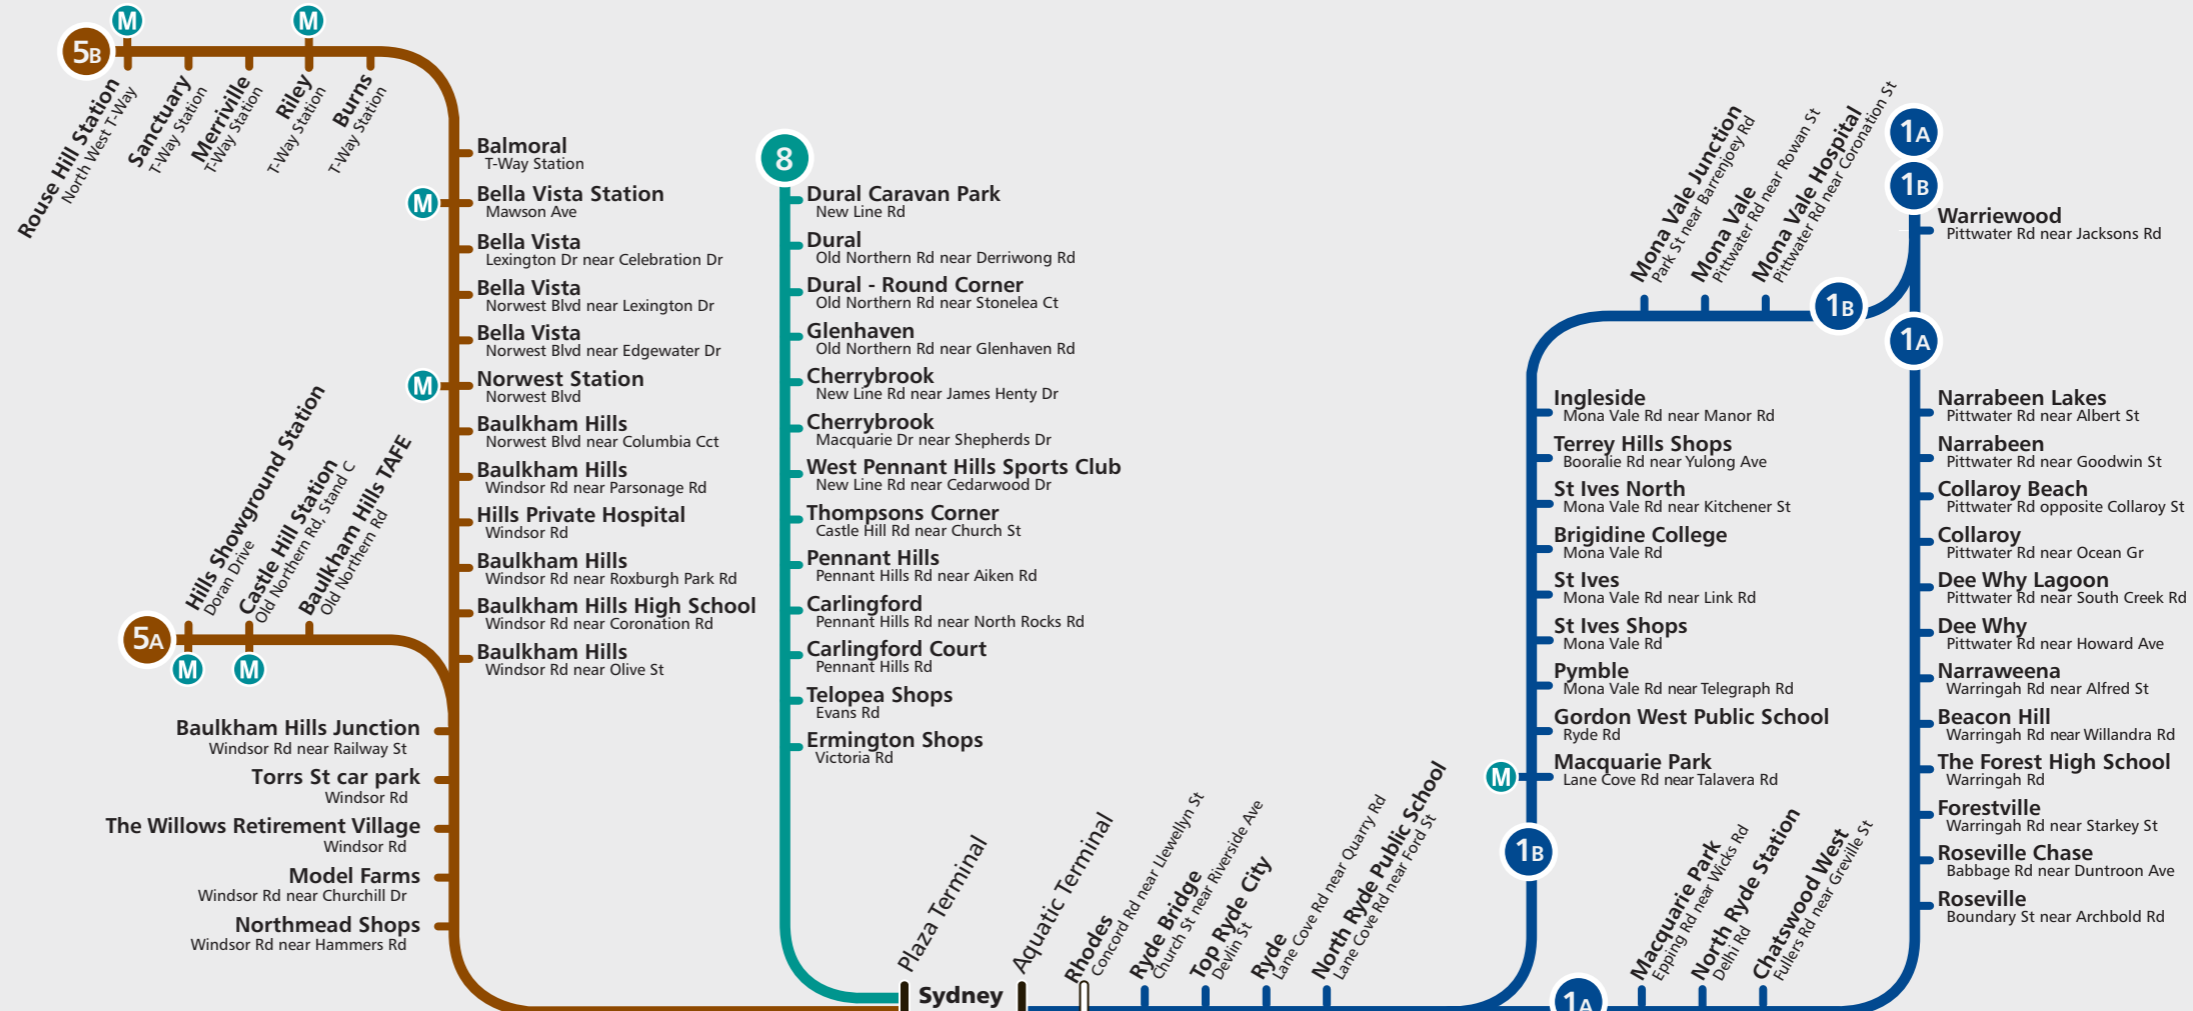

Sydney Olympic Park Major Event Buses

- 1A** Warriewood
via Chatswood, Frenchs Forest & Dee Why
- 1B** Warriewood
via Macquarie Park, West Pymble & St Ives
- 2** Glebe Point
via Ryde, Hunters Hill & Drummoyne
- 4** Maroubra Beach
via Campsie, Rockdale, Mascot & Eastgardens
- 5A** Castle Hill
via Northmead, Baulkham Hills & Castle Hill
- 5B** Rouse Hill Town Centre
via Northmead, Norwest & North-West T-way
- 6** Menai
via Bankstown & Bangor
- 7** Cronulla
via Roselands, Hurstville & Miranda
- 8** Dural
via Carlingford & Cherrybrook
- M** Metro station near bus stop
- T** Train station near bus stop
- L** Light rail near bus stop