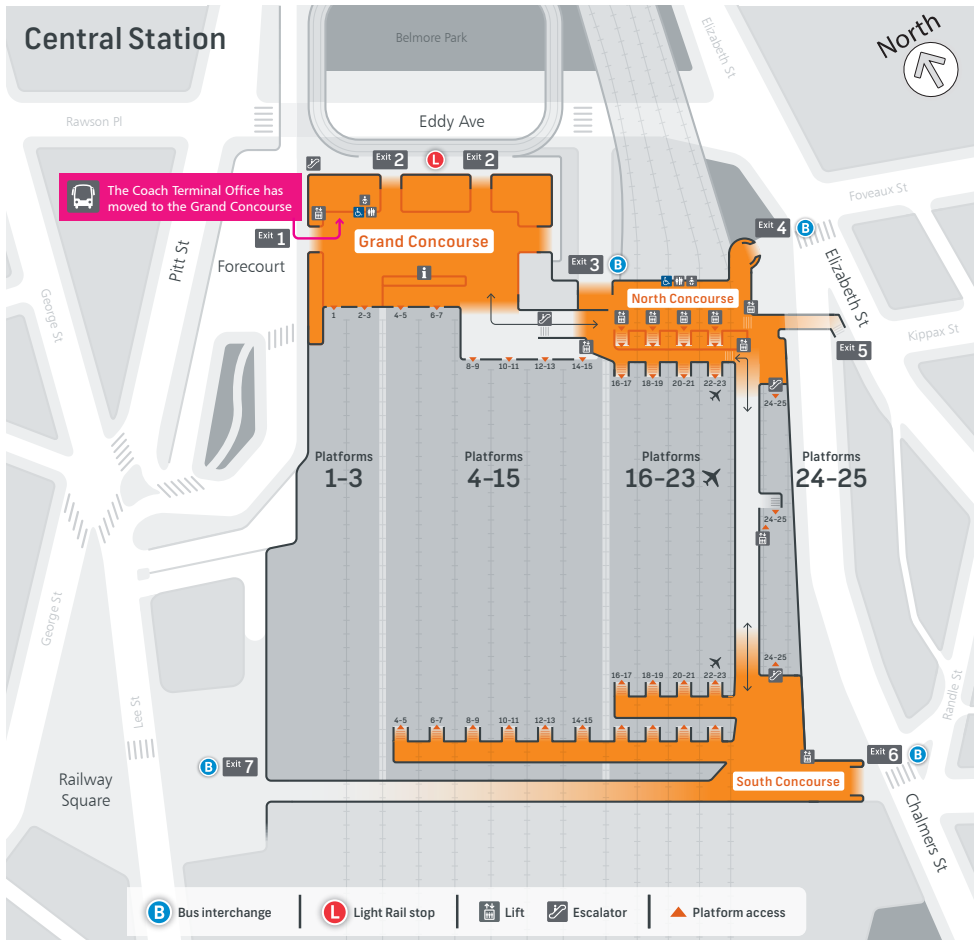

The coach facilities on Eddy Avenue at Central Station are relocating as part of the CBD and South East Light Rail project. The Coach Terminal Office will be relocated to the Grand Concourse (upstairs) and the coach bays on Eddy Avenue will be relocated to the Western Forecourt (also upstairs).

Coaches operating from Pitt Street will not be affected.

Customers with luggage are reminded to use the lift when travelling between Eddy Avenue and the Grand Concourse or Western Forecourt to avoid injury on the escalator.

Please turn over for a pedestrian route map for Central Station.

Lift

Accessible toilet

Female/male toilets

Baby changing facilities

Information