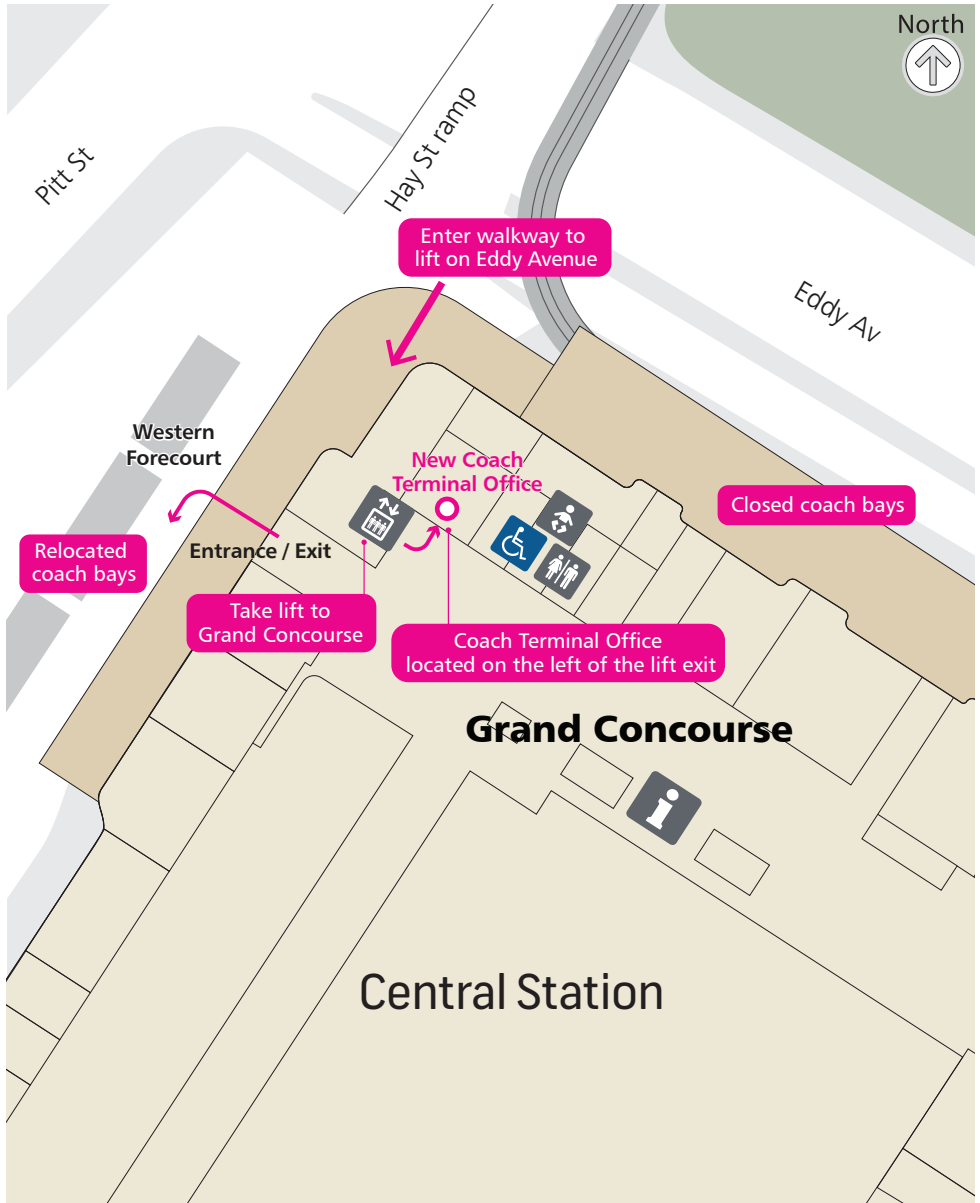

The coach facilities on Eddy Avenue at Central Station are relocating as part of the CBD and South East Light Rail project. The Coach Terminal Office will be relocated to the Grand Concourse (upstairs) and the coach bays on Eddy Avenue will be relocated to the Western Forecourt (also upstairs).

Coaches operating from Pitt Street will not be affected.

Customers with luggage are reminded to use the lift when travelling between Eddy Avenue and the Grand Concourse or Western Forecourt to avoid injury on the escalator.

Please turn over for a pedestrian route map for Central Station.

Lift

Accessible toilet

Female/male toilets

Baby changing facilities

Information