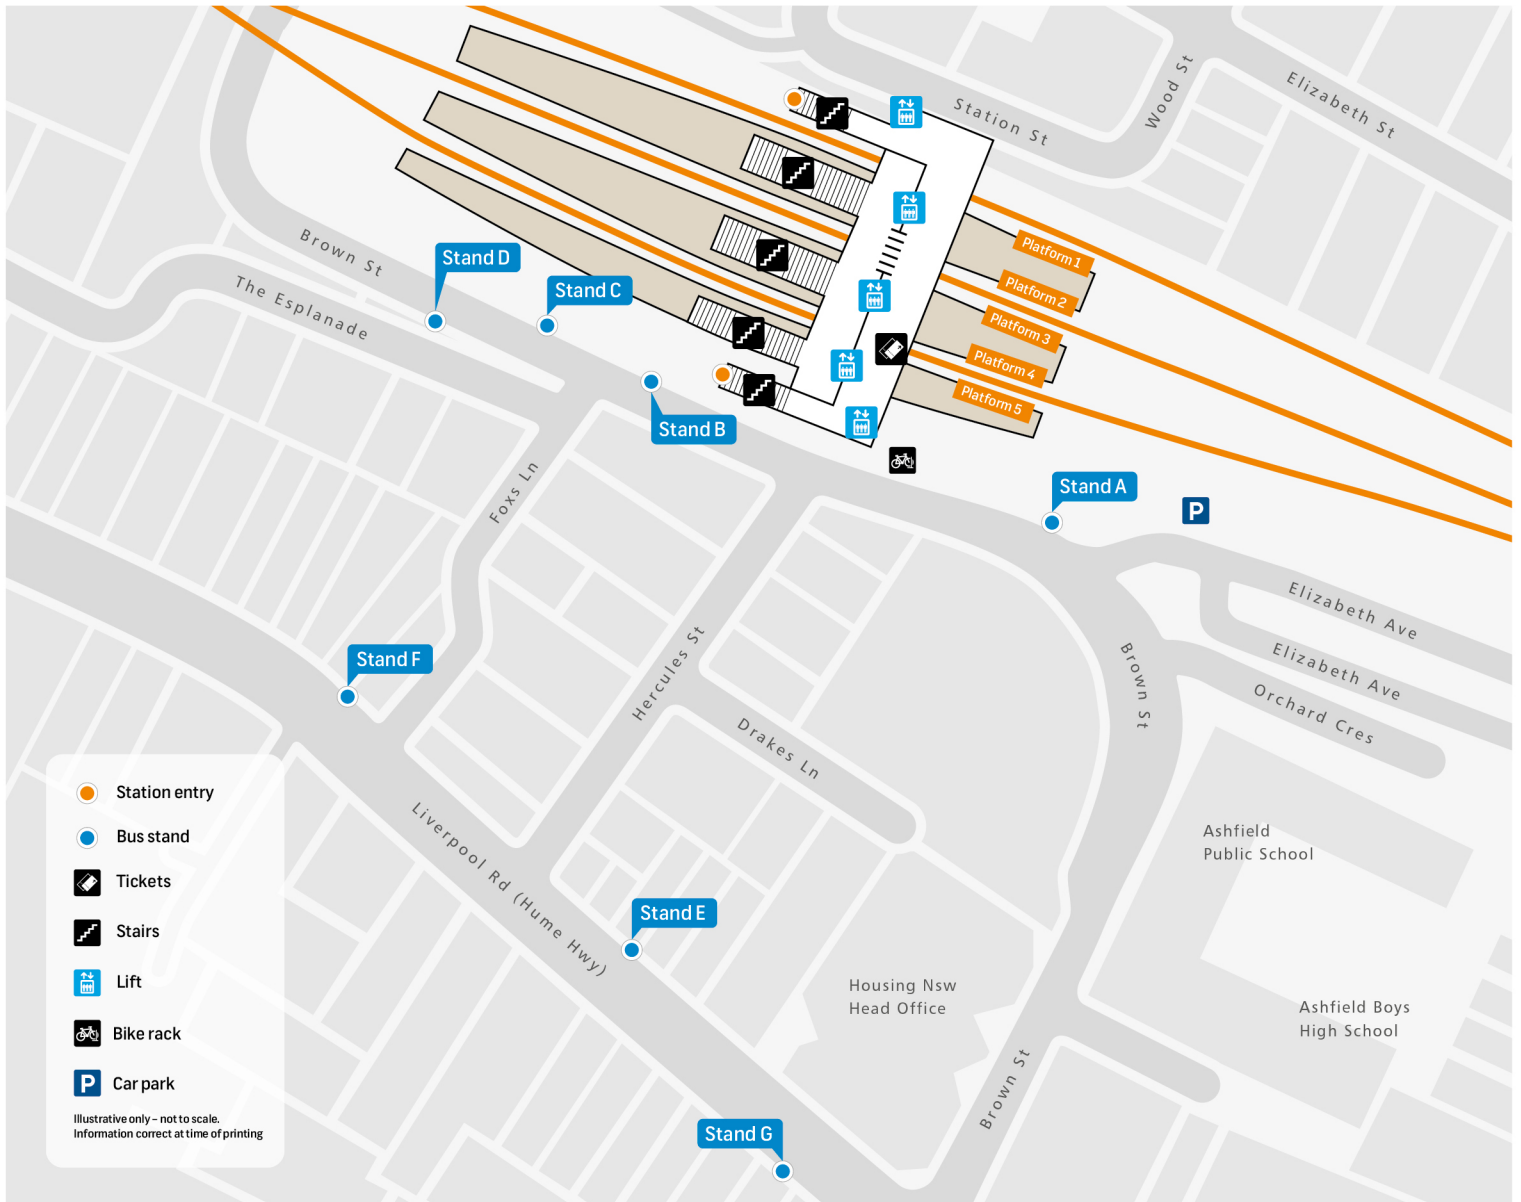

Ashfield Station

Public Transport Map

- Station entry
 - Bus stand
 - Tickets
 - Stairs
 - Lift
 - Bike rack
 - Car park
- Illustrative only – not to scale.
Information correct at time of printing

T **T2** Inner West & Leppington Line
City Inner West Leppington

Stand A
Stop no. 213159
464 Mortlake

Stand B
Stop no. 213112
406 Hurlstone Park

Stand C
Stop no. 213111
491 Hurstville

Stand D
Stop no. 2131110
406 Five Dock
491 Five Dock

Stand E
Stop no. 2131111
N50 City Town Hall
N60 City Town Hall
N61 City Town Hall

Stand F
Stop no. 213121
418 Sydenham
480 Central Pitt St
464 Ashfield
483 Central Pitt St

Stand G
Stop no. 213146
418 Burwood
464 Mortlake
480 Strathfield
483 Strathfield
N50 Liverpool
N60 Fairfield
N61 Carlingford