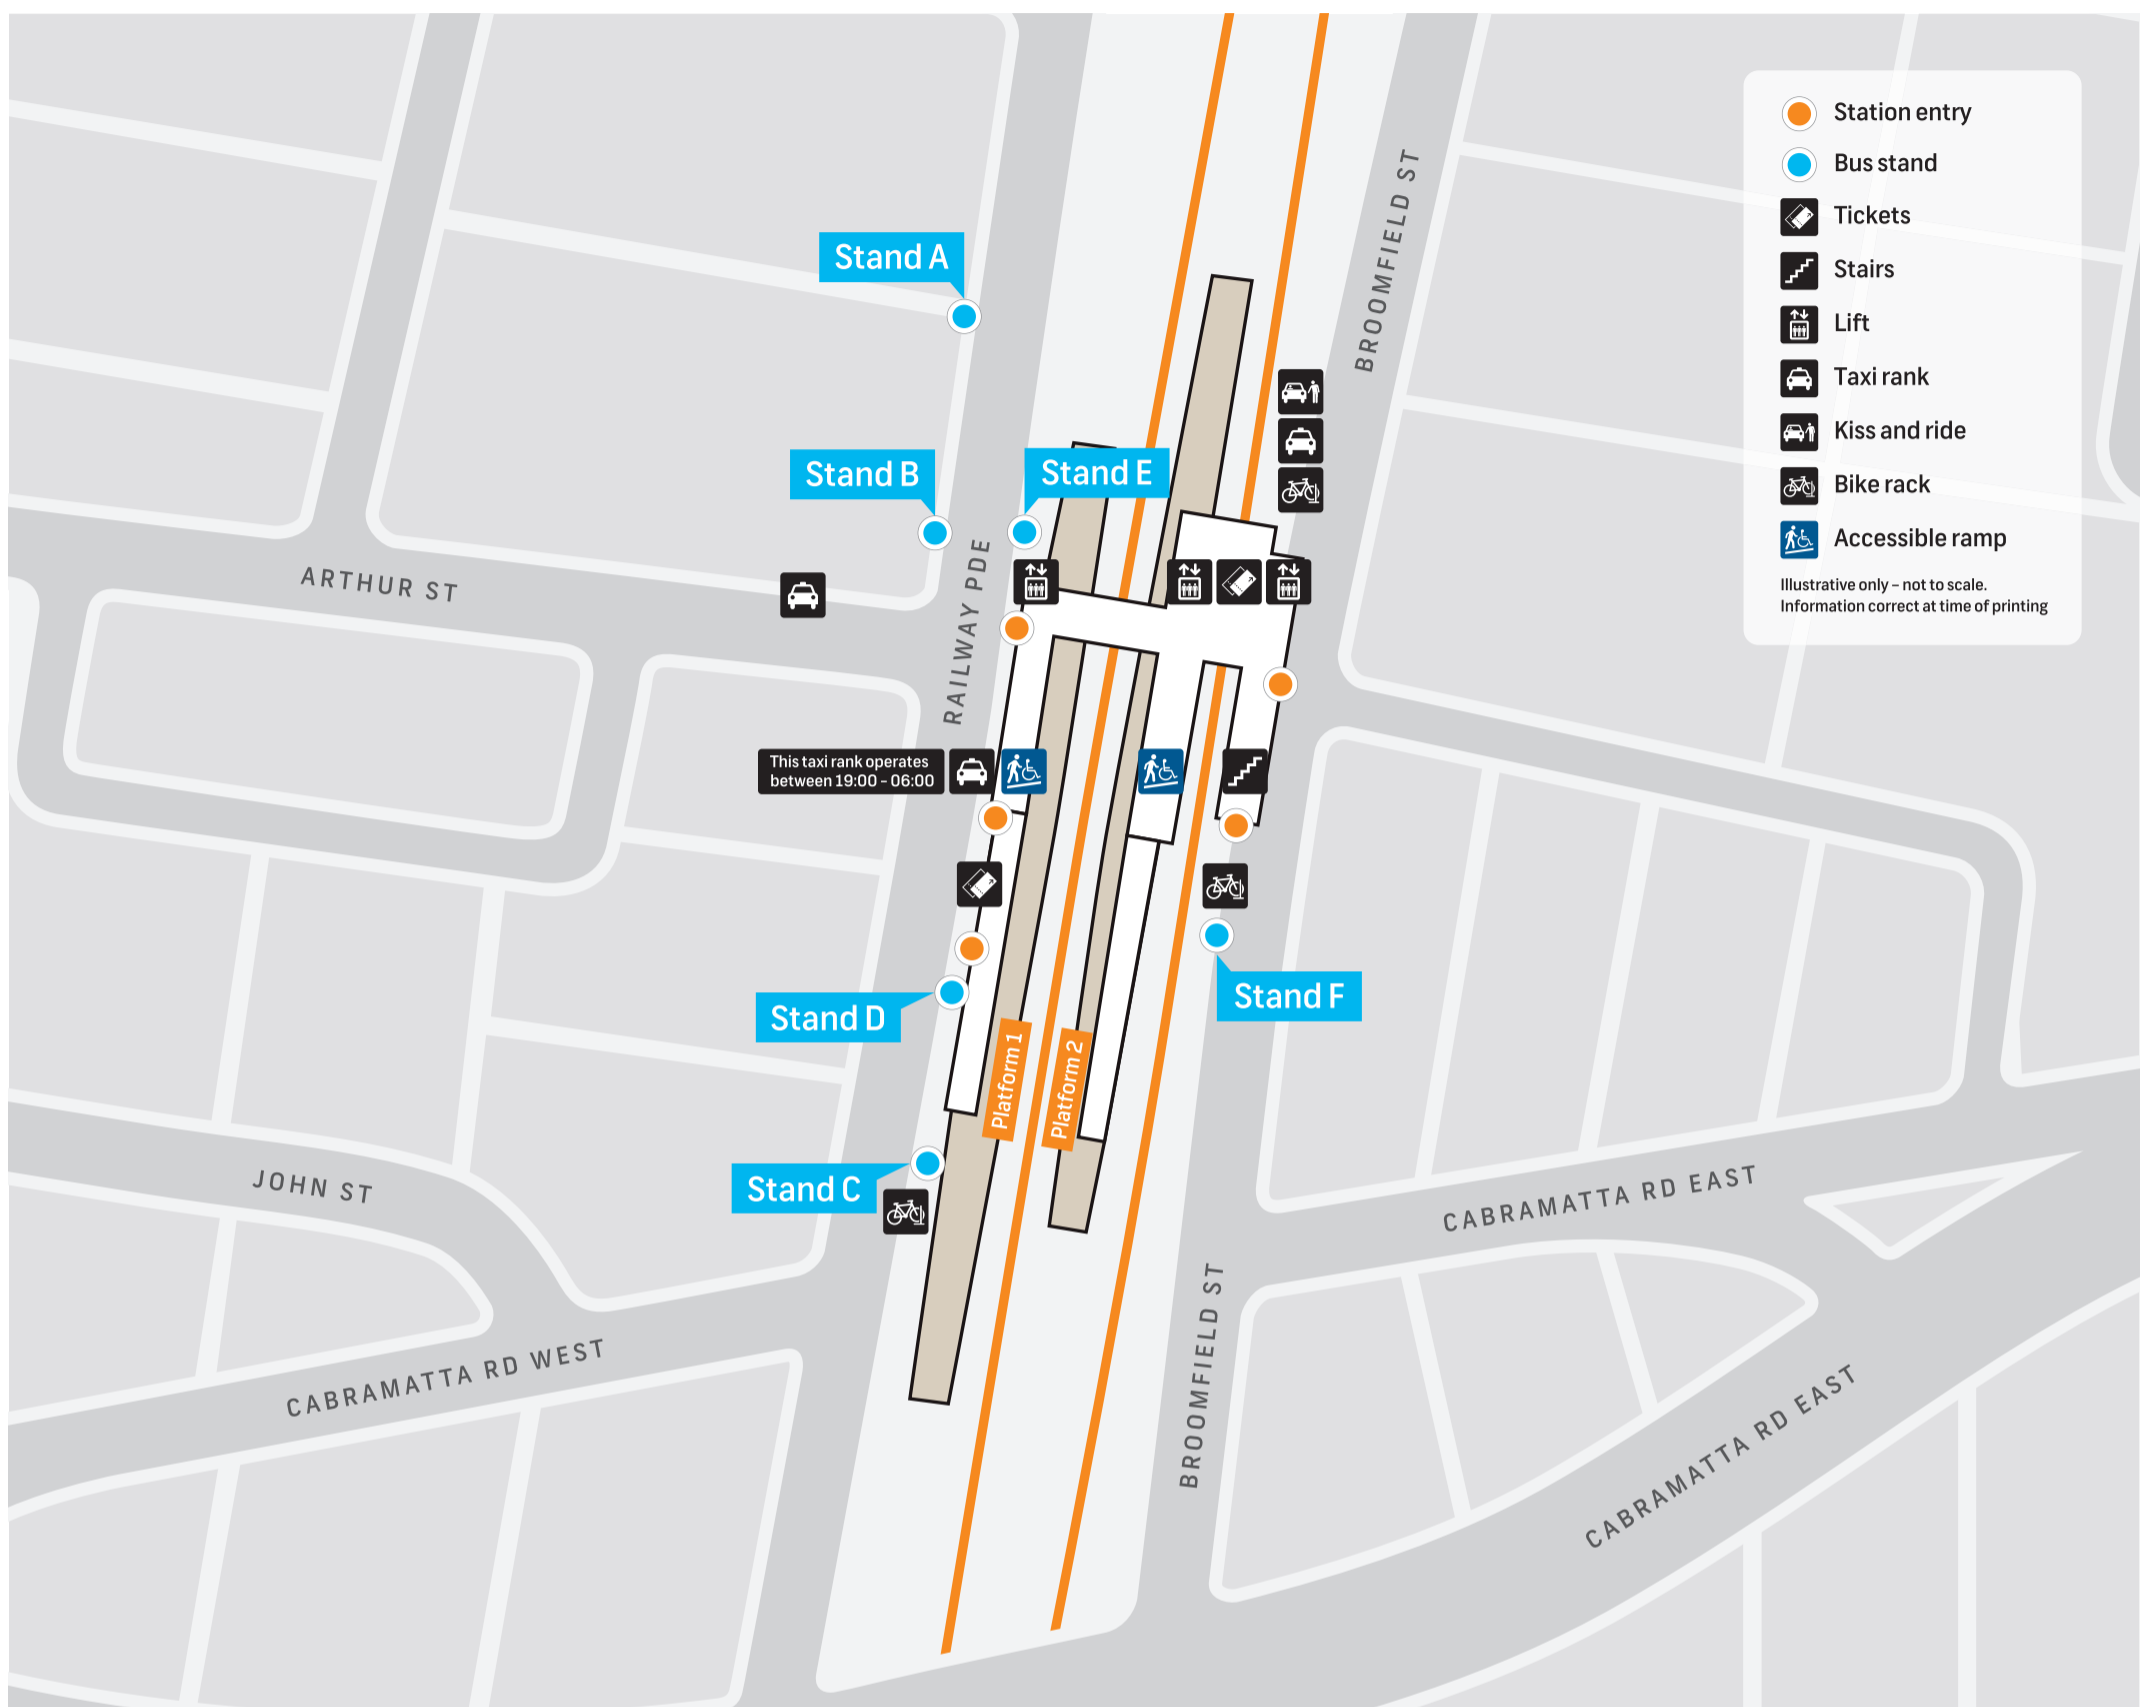

Cabramatta Station Public Transport Map

- T**
 - T2** Inner West & Leppington Line
City
Leppington
 - T3** Bankstown Line
City
Liverpool
 - T5** Cumberland Line
Leppington
Richmond

B	Stand A Stop no. 2166249 805 Liverpool 817 Fairfield	Stand E Stop no. 216671 N50 Liverpool
	Stand B Stop no. 216685 N50 City Town Hall	Stand F Stop no. 2166184 S1 Lansvale
	Stand C Stop no. 216674 Arrivals only	
	Stand D Stop no. 216672 807 Cecil Hills 815 Mount Pritchard 816 Greenfield Park	

For more information

 transportnsw.info