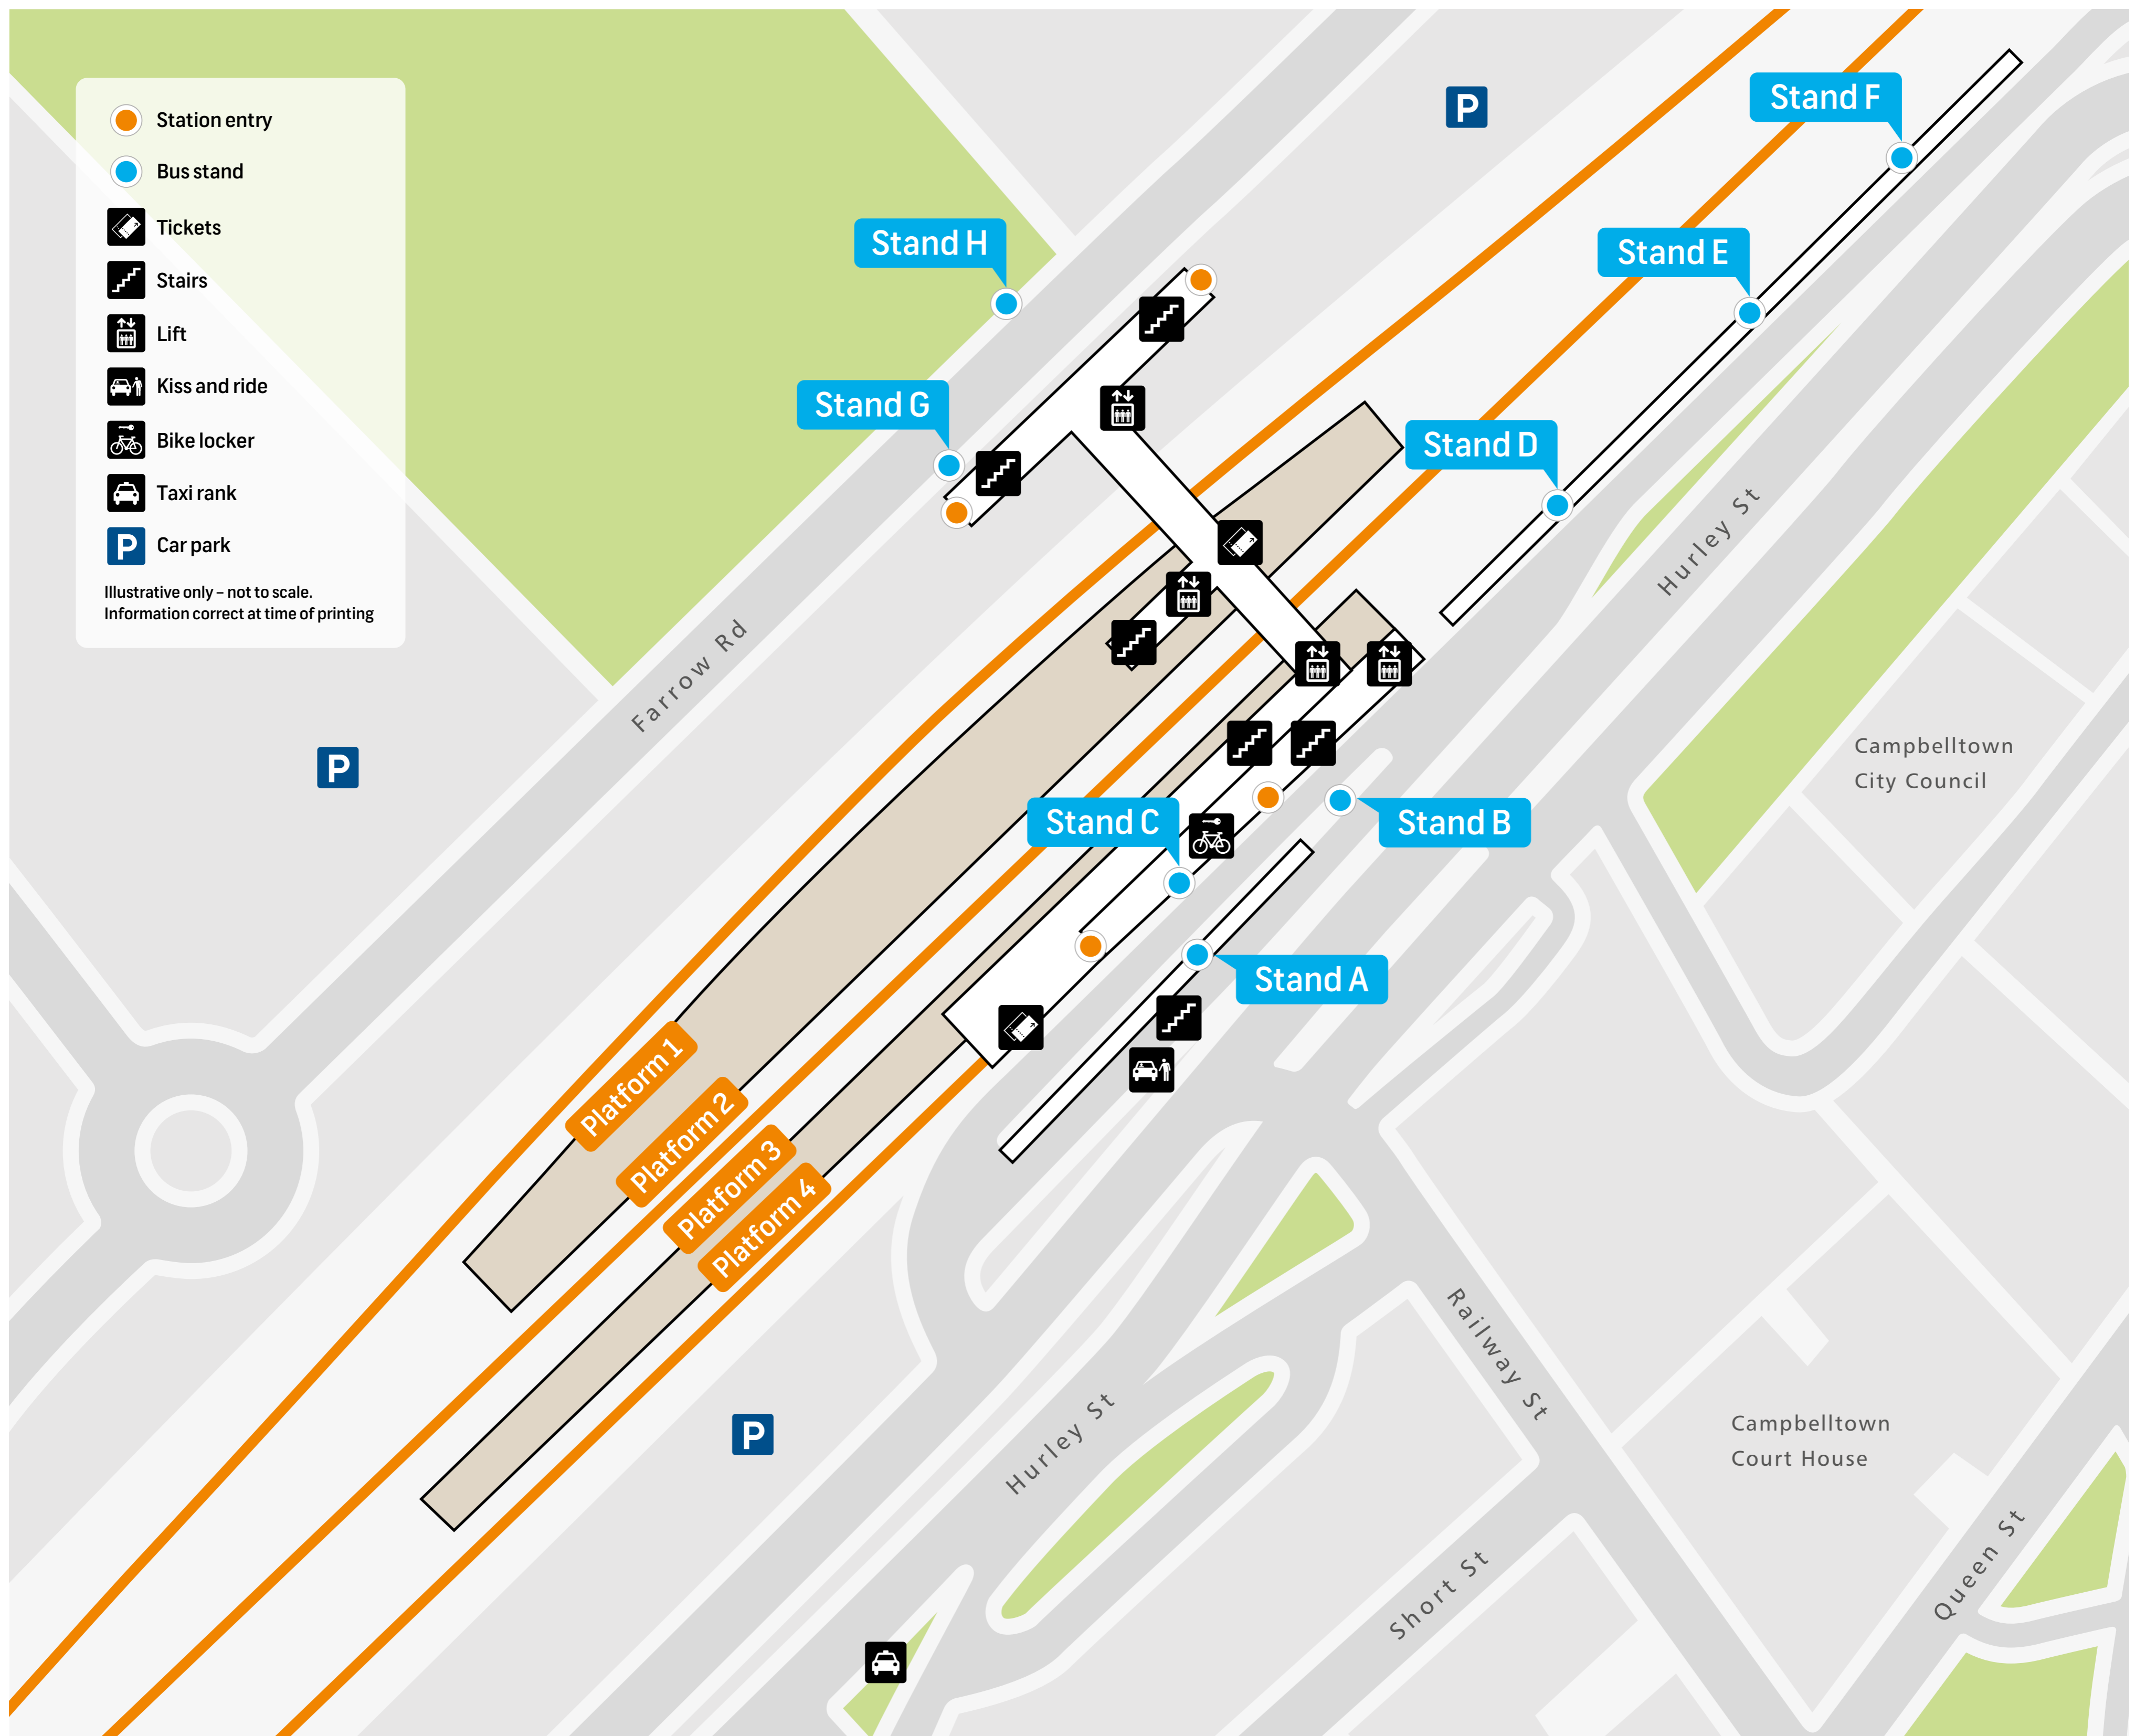

Campbelltown Station

Public Transport Map

Mode	Stand	Stop no.	Service
T	T8	Airport & South Line	
		Airport City	
B	Stand A	Stop no. 256018	Arrivals only
		Stand B	Stop no. 2560331
B	Stand C	Stop no. 2560468	845 WSI Airport ✈️
		Stop no. 2560118	900 Picton (Non-Opal service)
B	Stand D	Stop no. 2560118	After 19:30 these services depart Stand B
		886 Glen Alpine	887 Wollongong
B	Stand E	Stop no. 256028	877 Kearns
		878 Kearns	879 Leumeah
B	Stand F	Stop no. 256067	After 19:30 these services depart Stand B
		881 Leumeah North	882 Leumeah South
B	Stand G	Stop no. 256050	840 Campbelltown Hospital
		884 Airds	885 Bradbury
B	Stand H	Stop no. 2560683	840 Leppington
		877 Kearns	880 Minto
B	Stand H	880 Minto	883 Ruse
		884W Wedderburn	885A Bradbury
B	Stand H	885 Bradbury	883K Kentlyn
		888 St Helens Park	