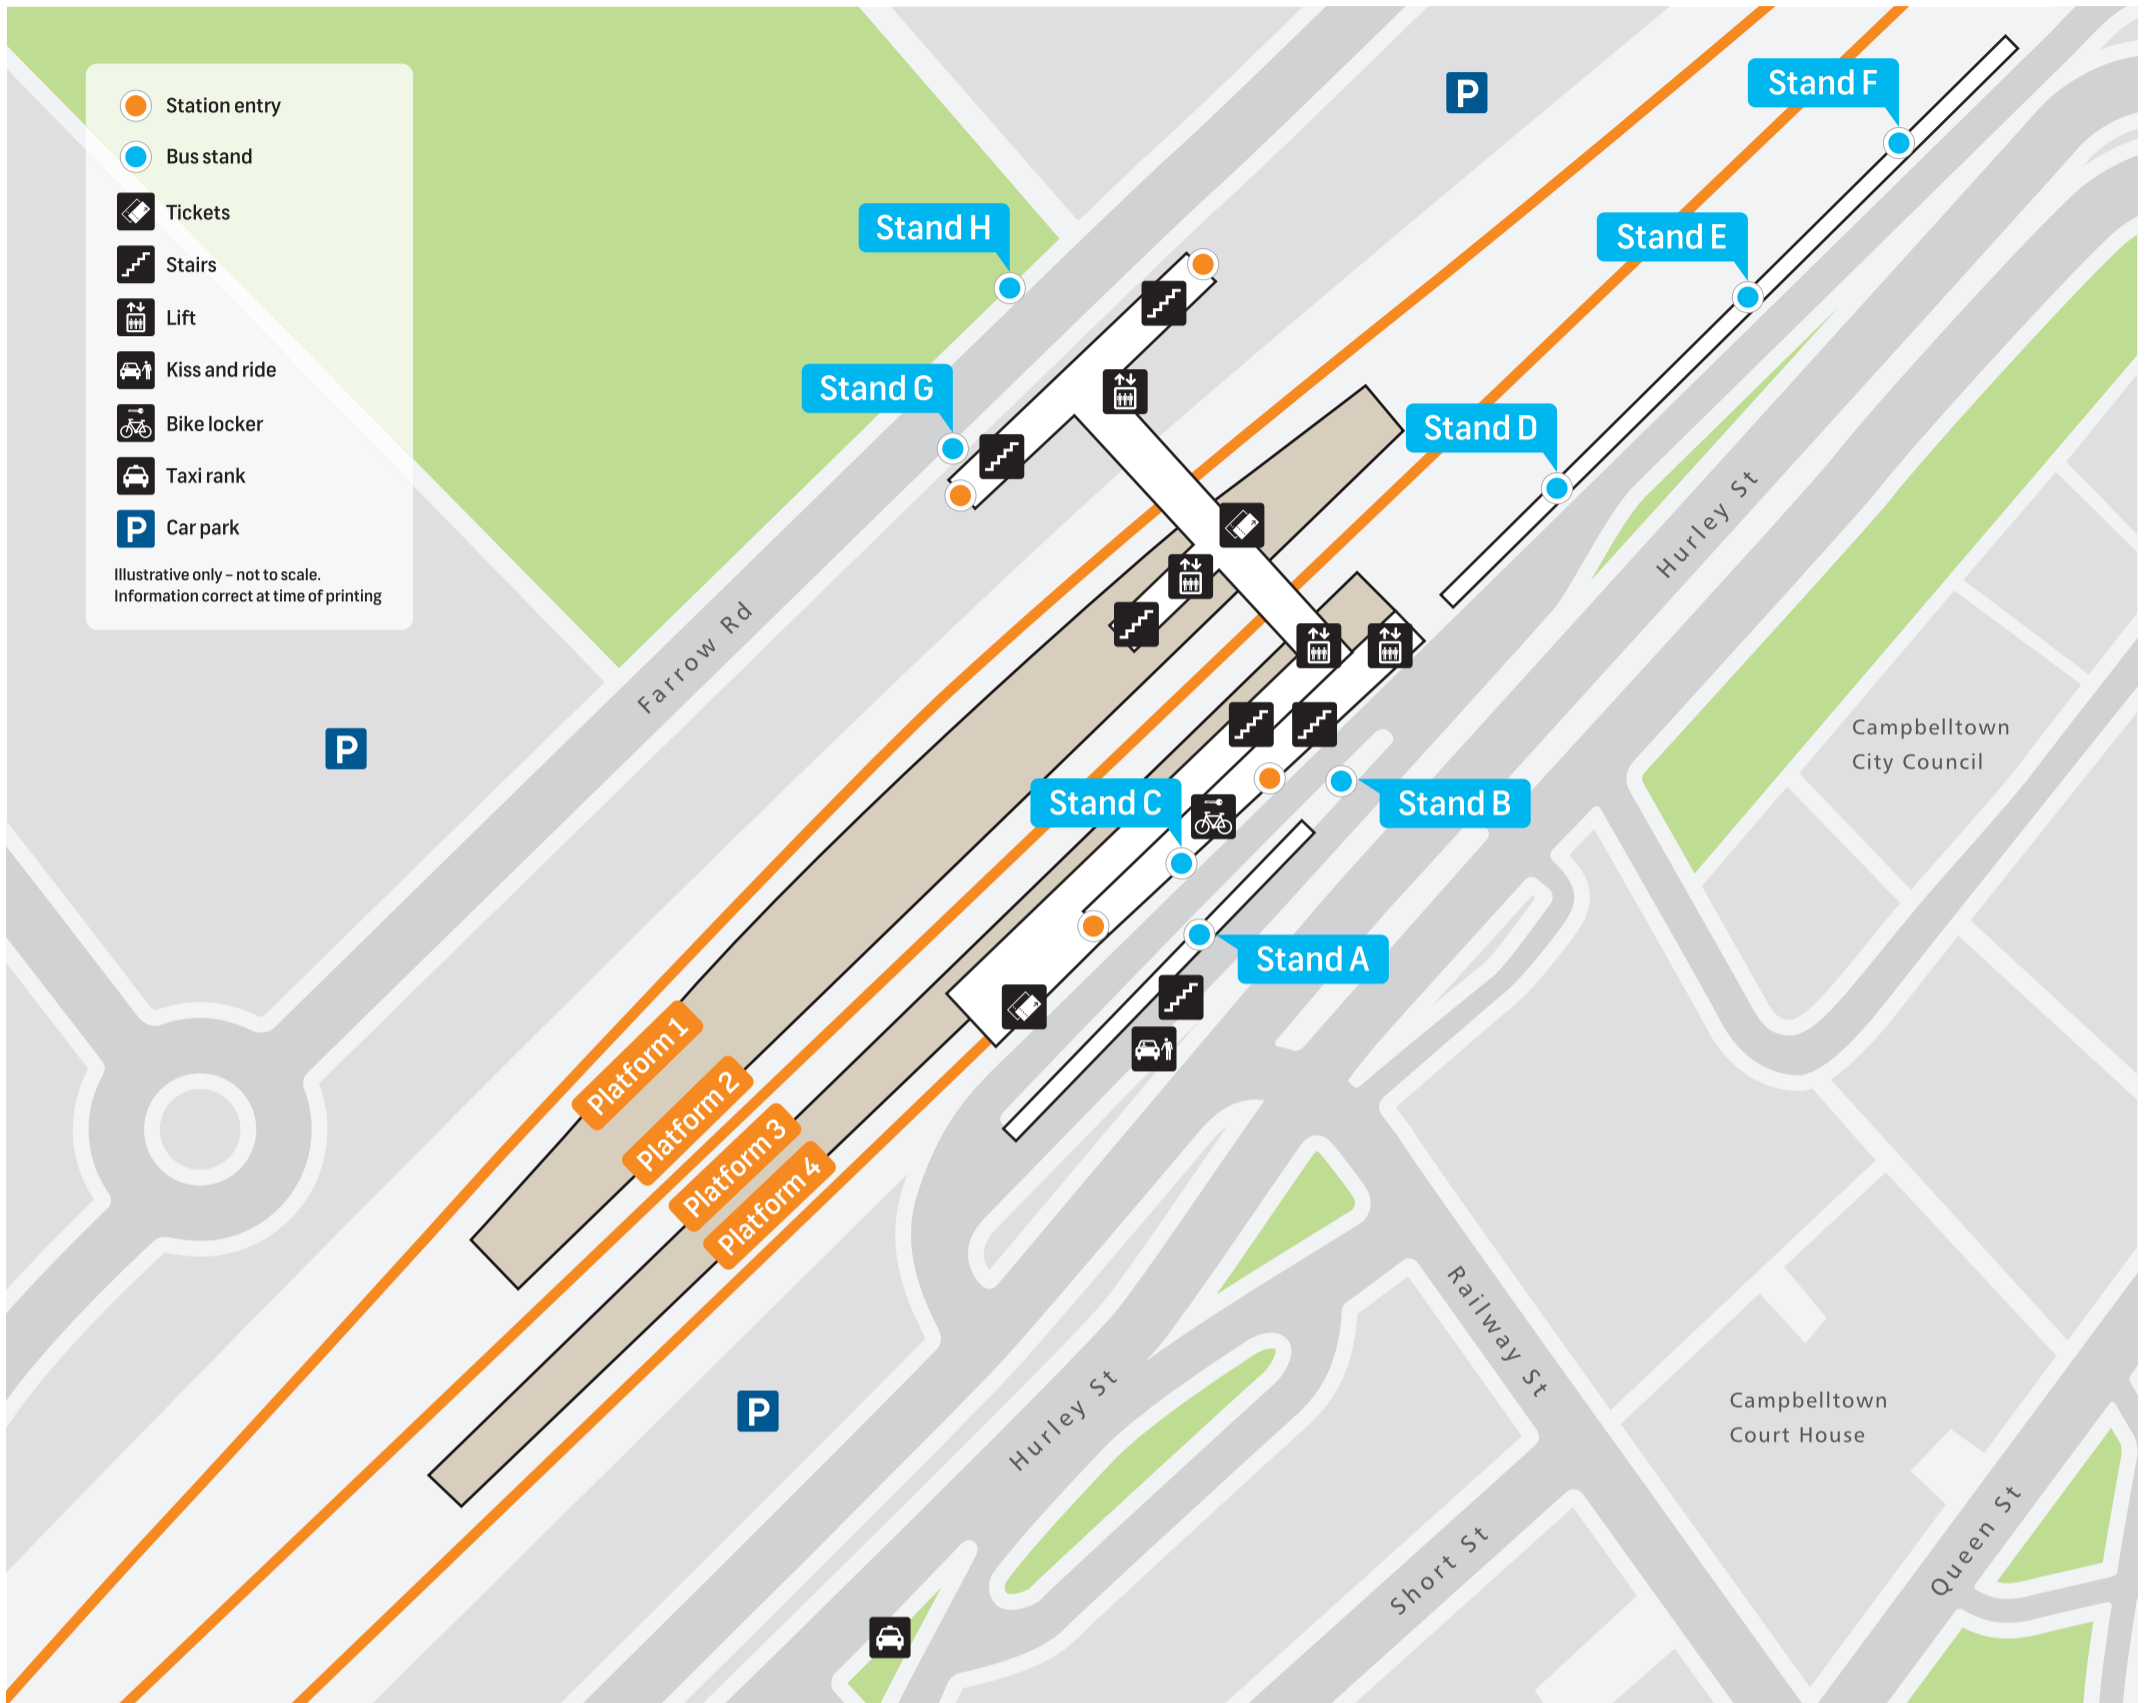

Campbelltown Station Public Transport Map

-  Station entry
 -  Bus stand
 -  Tickets
 -  Stairs
 -  Lift
 -  Kiss and ride
 -  Bike locker
 -  Taxi rank
 -  Car park
- Illustrative only - not to scale.
Information correct at time of printing

Stand B
Stop no. 2560331
885A Bradbury
886 Glen Alpine
887 Wollongong
888 St Helens Park
889 Menangle

Stand C
Stop no. 2560468
900 Picton (Non-Opal service)

Stand D
Stop no. 2560118
After 19:30 these services depart Stand B
884 Airds
884W Wedderburn
885 Bradbury

Stand E
Stop no. 256028
After 19:30 these services depart Stand B
877 Kearns via Claymore
878 Kearns
879 Leumeah
880 Minto via Claymore

Stand F
Stop no. 256067
After 19:30 these services depart Stand B
881 Leumeah North
882 Leumeah South
883 Ruse
883K Kentlyn

Stand G
Stop no. 256050
840 Campbelltown Hospital

Stand H
Stop no. 2560683
840 Oran Park
877 Kearns via Claymore
880 Minto via Claymore

For more information
