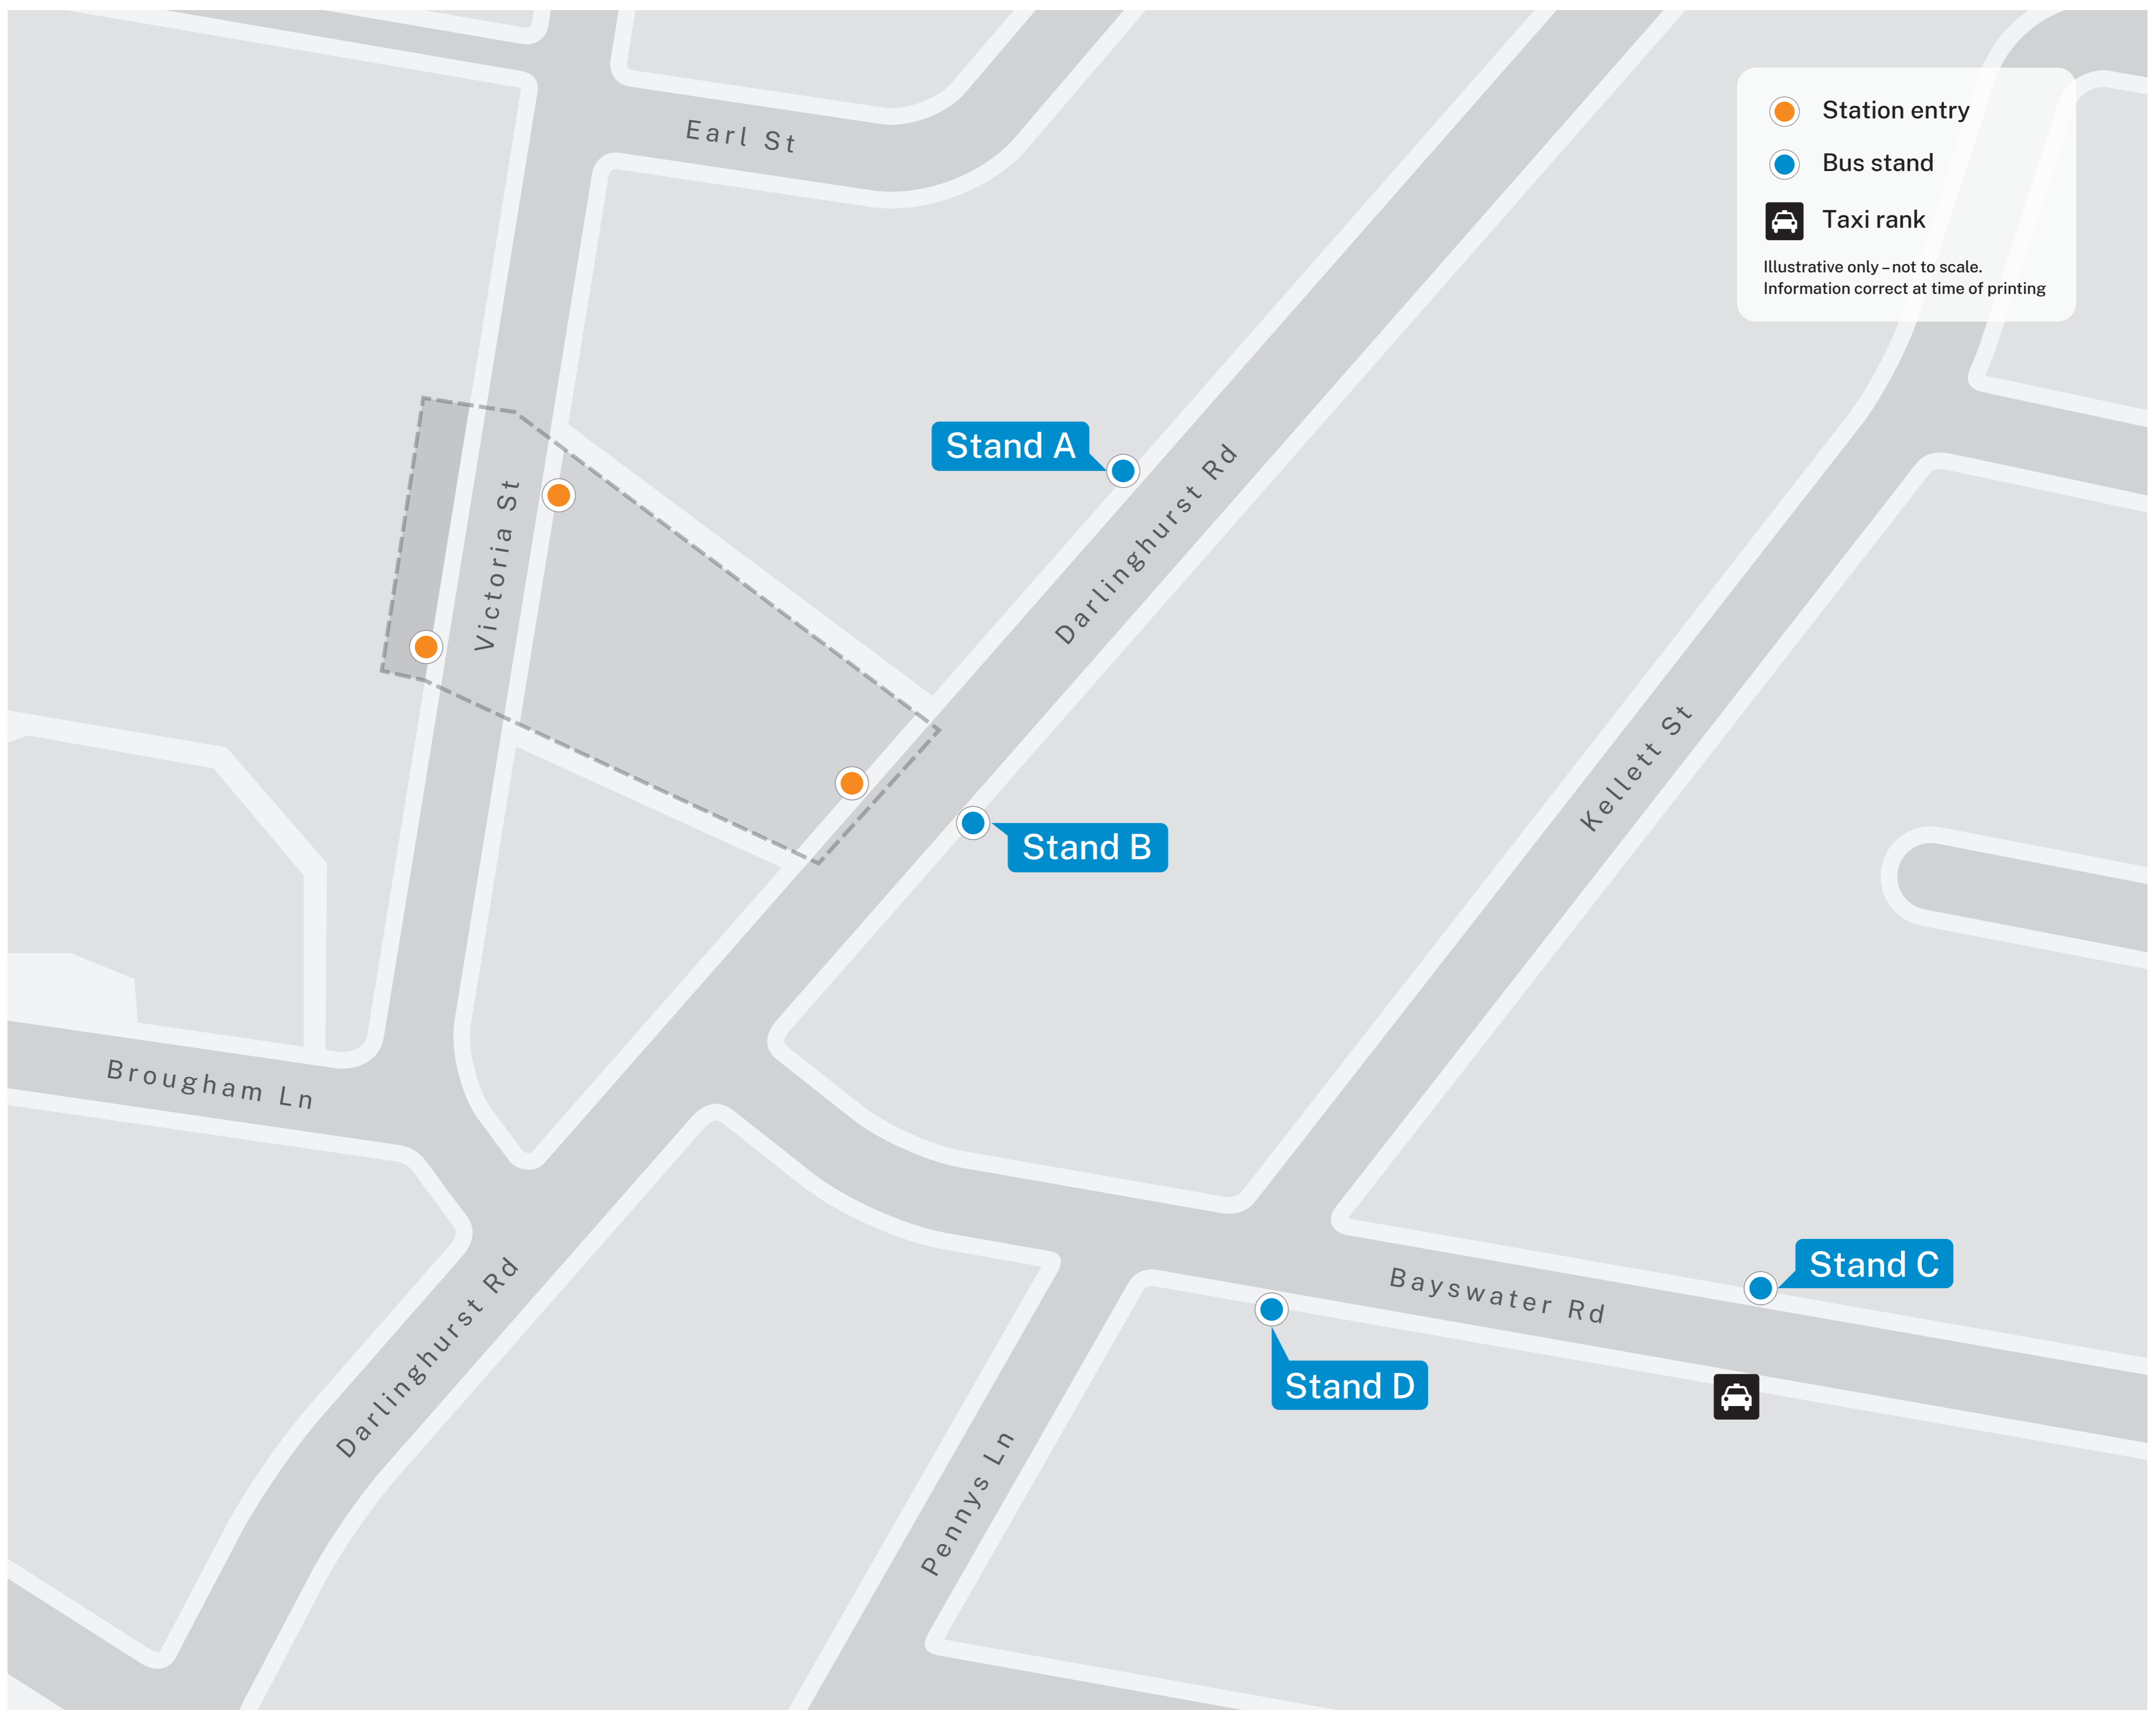

Kings Cross Station Public Transport Map

- Station entry
- Bus stand
- Taxi rank

Illustrative only - not to scale.
Information correct at time of printing

T **T4** Eastern Suburbs & Illawarra Line
Eastern Suburbs
Illawarra
Cronulla

South Coast

B **Stand A**
Stop no. 201111
311 City Millers Point

Stand B
Stop no. 201112
311 Central Belmore Park

Stand C
Stop no. 201126
324 Watsons Bay
325 Watsons Bay

Stand D
Stop no. 201115
324 City Walsh Bay
325 City Walsh Bay