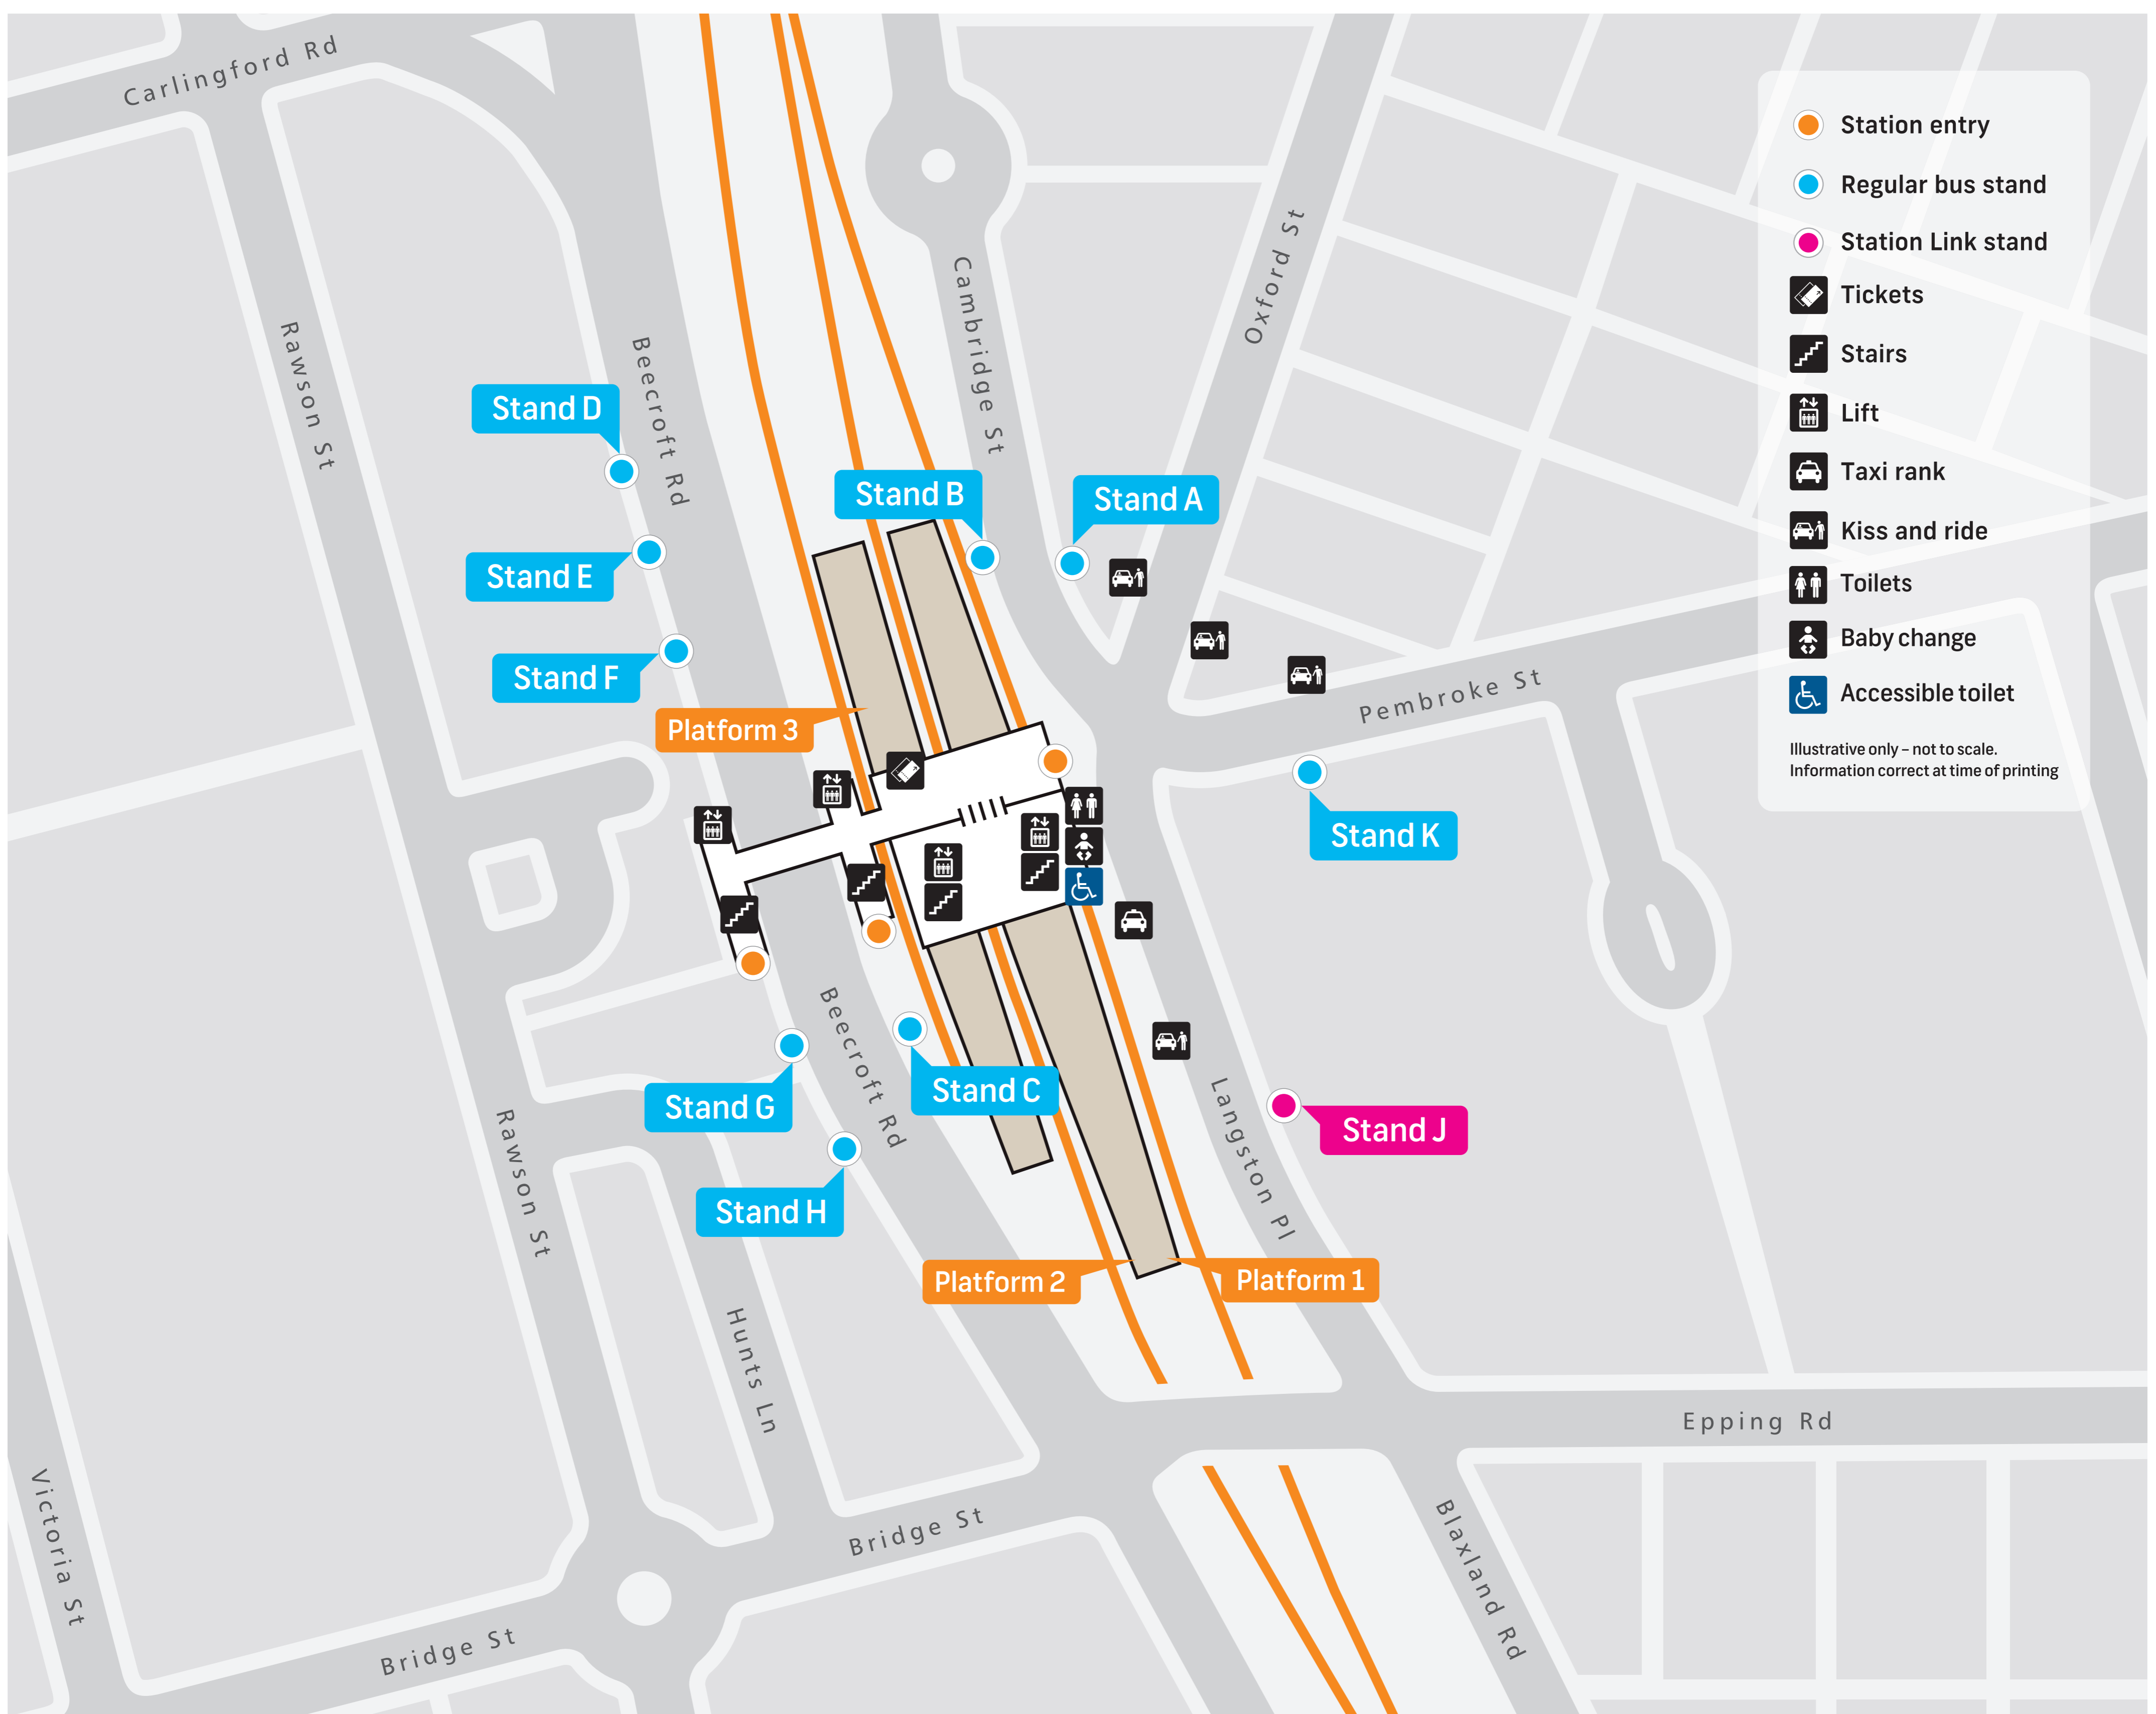

Epping Station Public Transport Map

- Station entry
- Regular bus stand
- Station Link stand
- Tickets
- Stairs
- Lift
- Taxi rank
- Kiss and ride
- Toilets
- Baby change
- Accessible toilet

Illustrative only - not to scale.
Information correct at time of printing

T **T1** Northern Line
Northern
Central Coast & Newcastle Line

Station Link
Station Link buses depart from Stand A, Stand B and Stand J

B **Stand A**
Stop no. 212183
SL7 Macquarie University Campus
288 City Erskine St
290 City Erskine St
291 McMahons Point

Stand F
Stop no. 212114
541 Eastwood

Stand G
Stop no. 212113
630 Blacktown
N80 Hornsby

Stand H
Stop no. 212112
Arrivals only

Stand J
Stop no. 2121228
Monday to Friday, 06:00 - 10:00 only
SL2 Chatswood via Motorway

Stand K
Stop no. 212187
Arrivals only

For more information
 transportnsw.info