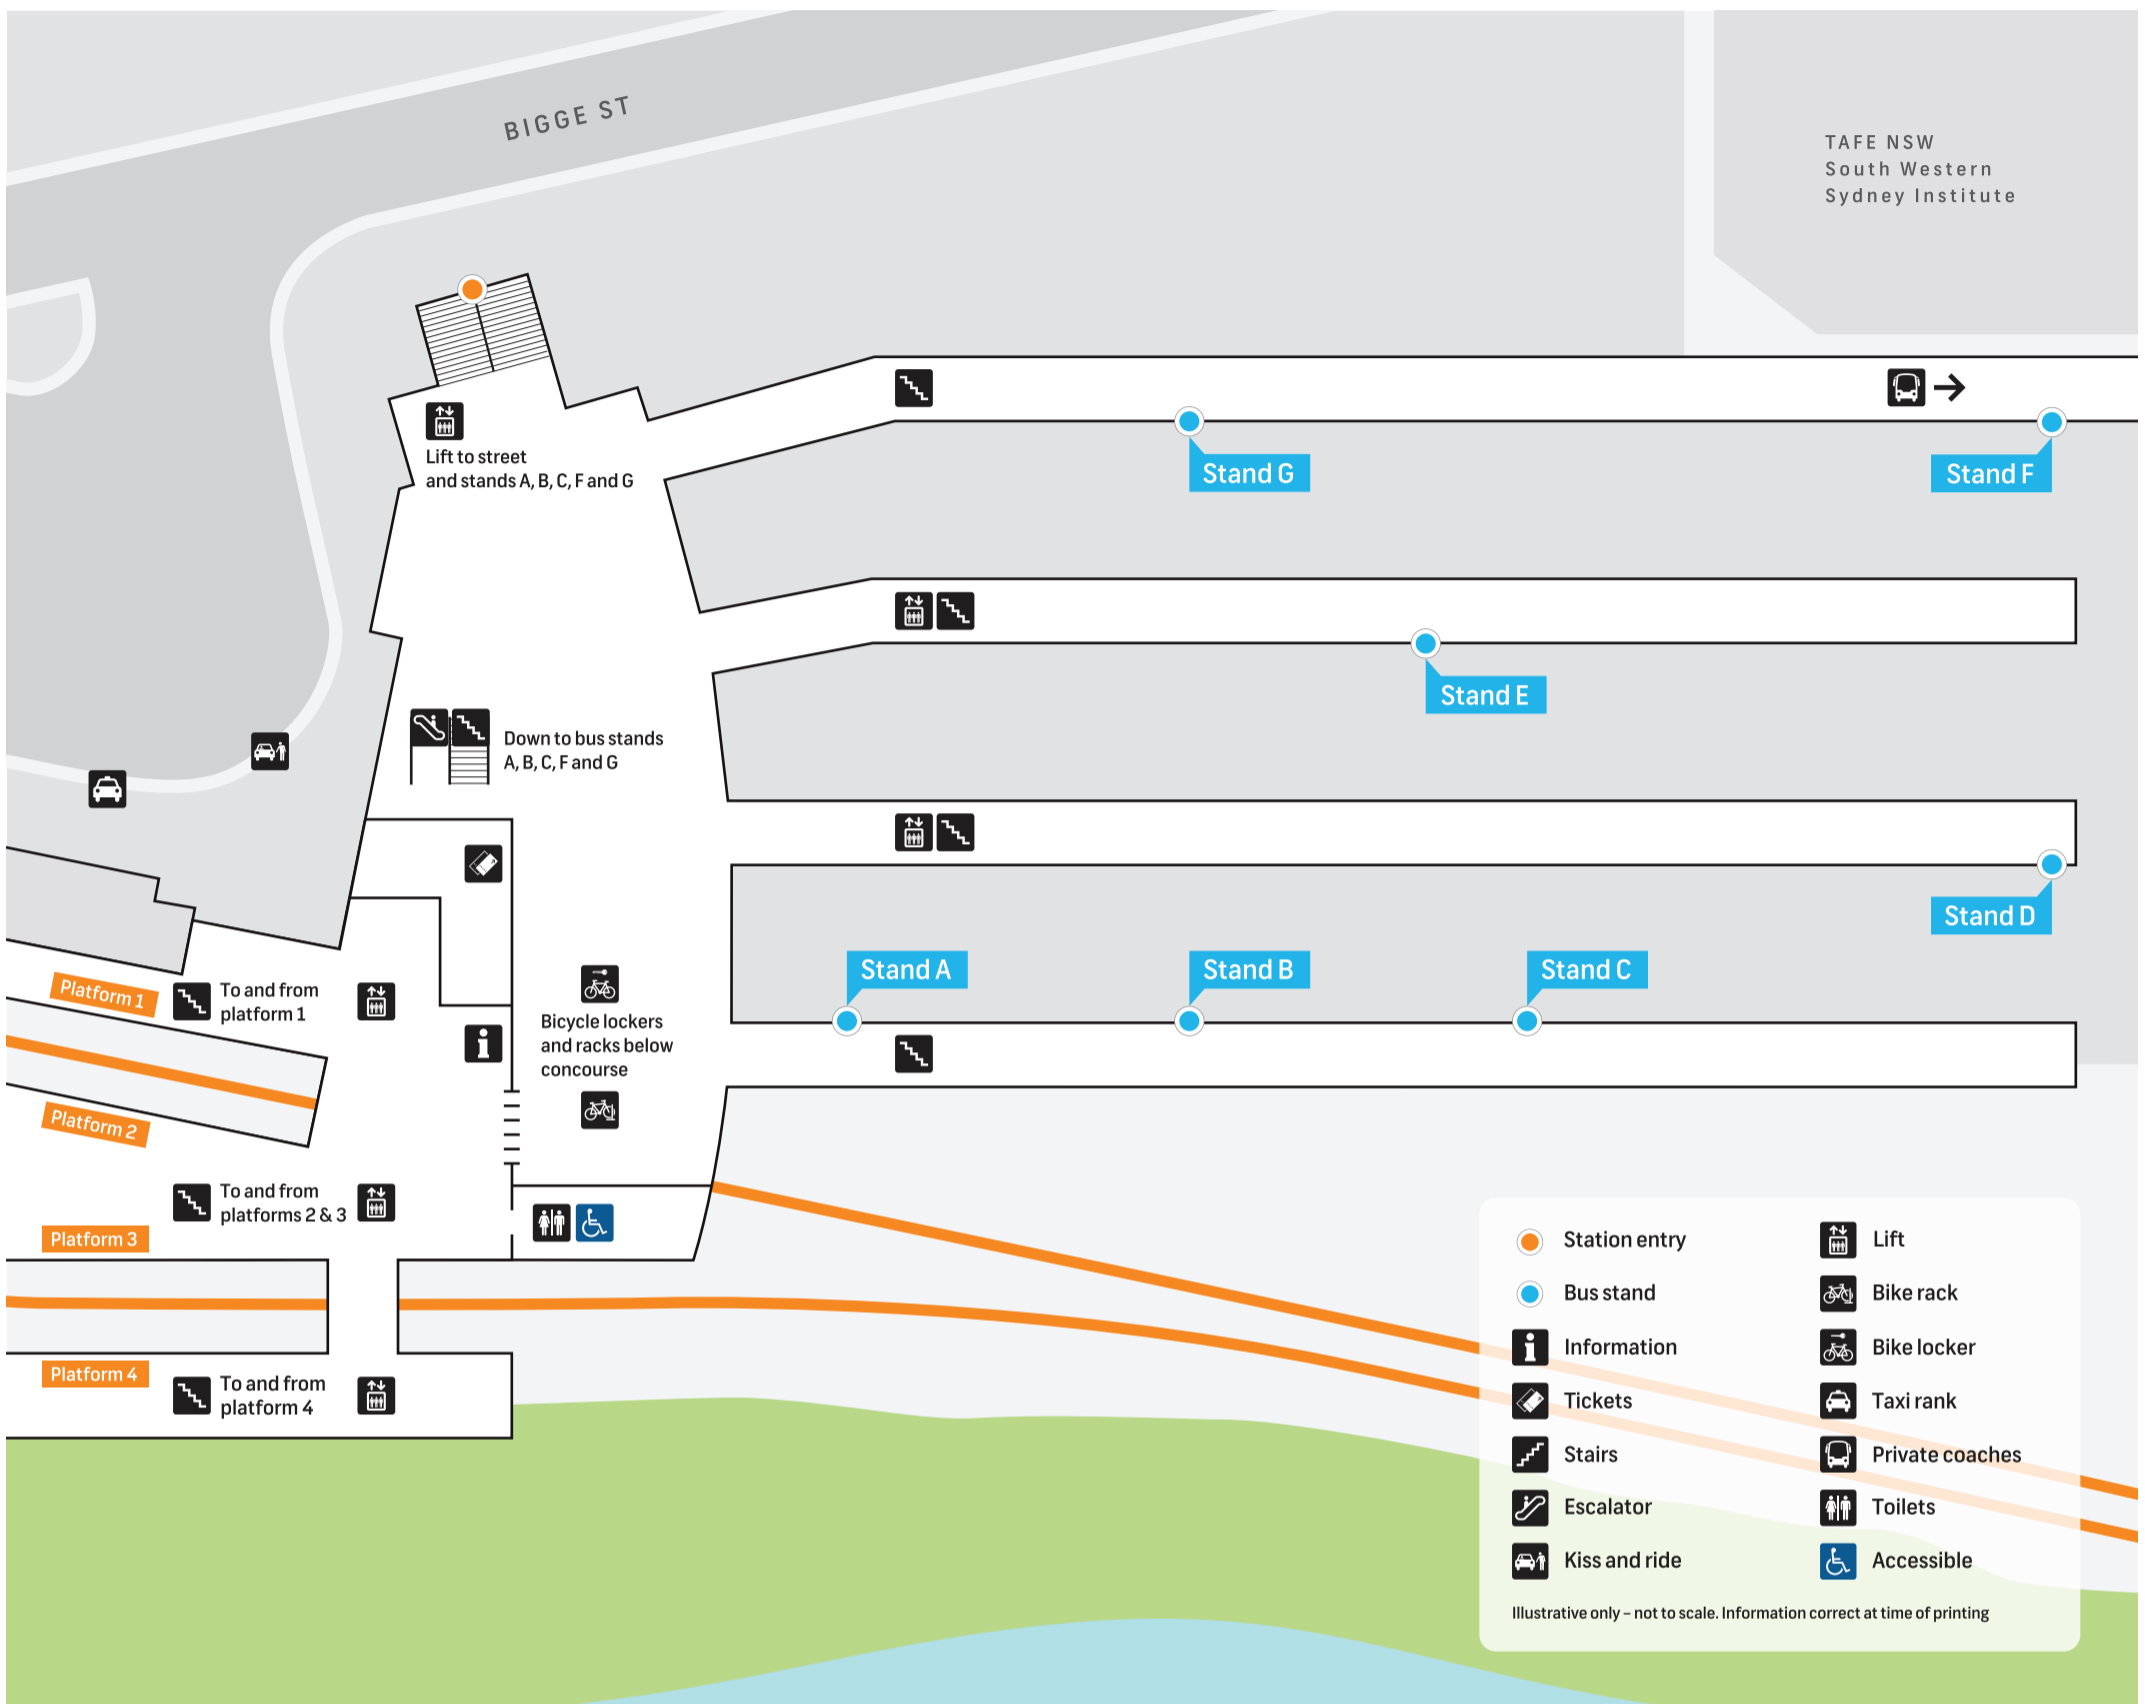

Liverpool Station Public Transport Map

- T** **T2** Inner West & Leppington Line
City Leppington
- T3** Bankstown Line
City
- T5** Cumberland Line
Leppington Richmond

- B** **Stand A**
Stop no. 2170805
Arrivals only
- Stand B**
Stop no. 2170588
T80 Parramatta
- Stand C**
Stop no. 2170570
802 Parramatta
803 Miller
853 Carnes Hill
854 Carnes Hill
855 Rutleigh Park
856 Bringelly
869 Ingleburn

- Stand D**
Stop no. 2170296
851 Carnes Hill Marketplace
852 Carnes Hill Marketplace
857 Narellan
865 Casula
866 Casula
870 Campbelltown Hospital
871 Campbelltown Hospital
872 Campbelltown Hospital
- Stand E**
Stop no. 2170567
Arrivals only

- Stand F**
Stop no. 2170171
801 Badgerys Creek
804 Parramatta
805 Cabramatta
806 Parramatta
808 Fairfield
819 Prairiewood
823 Warwick Farm
827 Carnes Hill

- Stand G**
Stop no. 2170563
901 Holsworthy
902 Holsworthy
903 Chipping Norton
904 Fairfield
M90 Burwood
N30 City Town Hall
N30 Macarthur
N31 Leppington Station
N50 City Town Hall