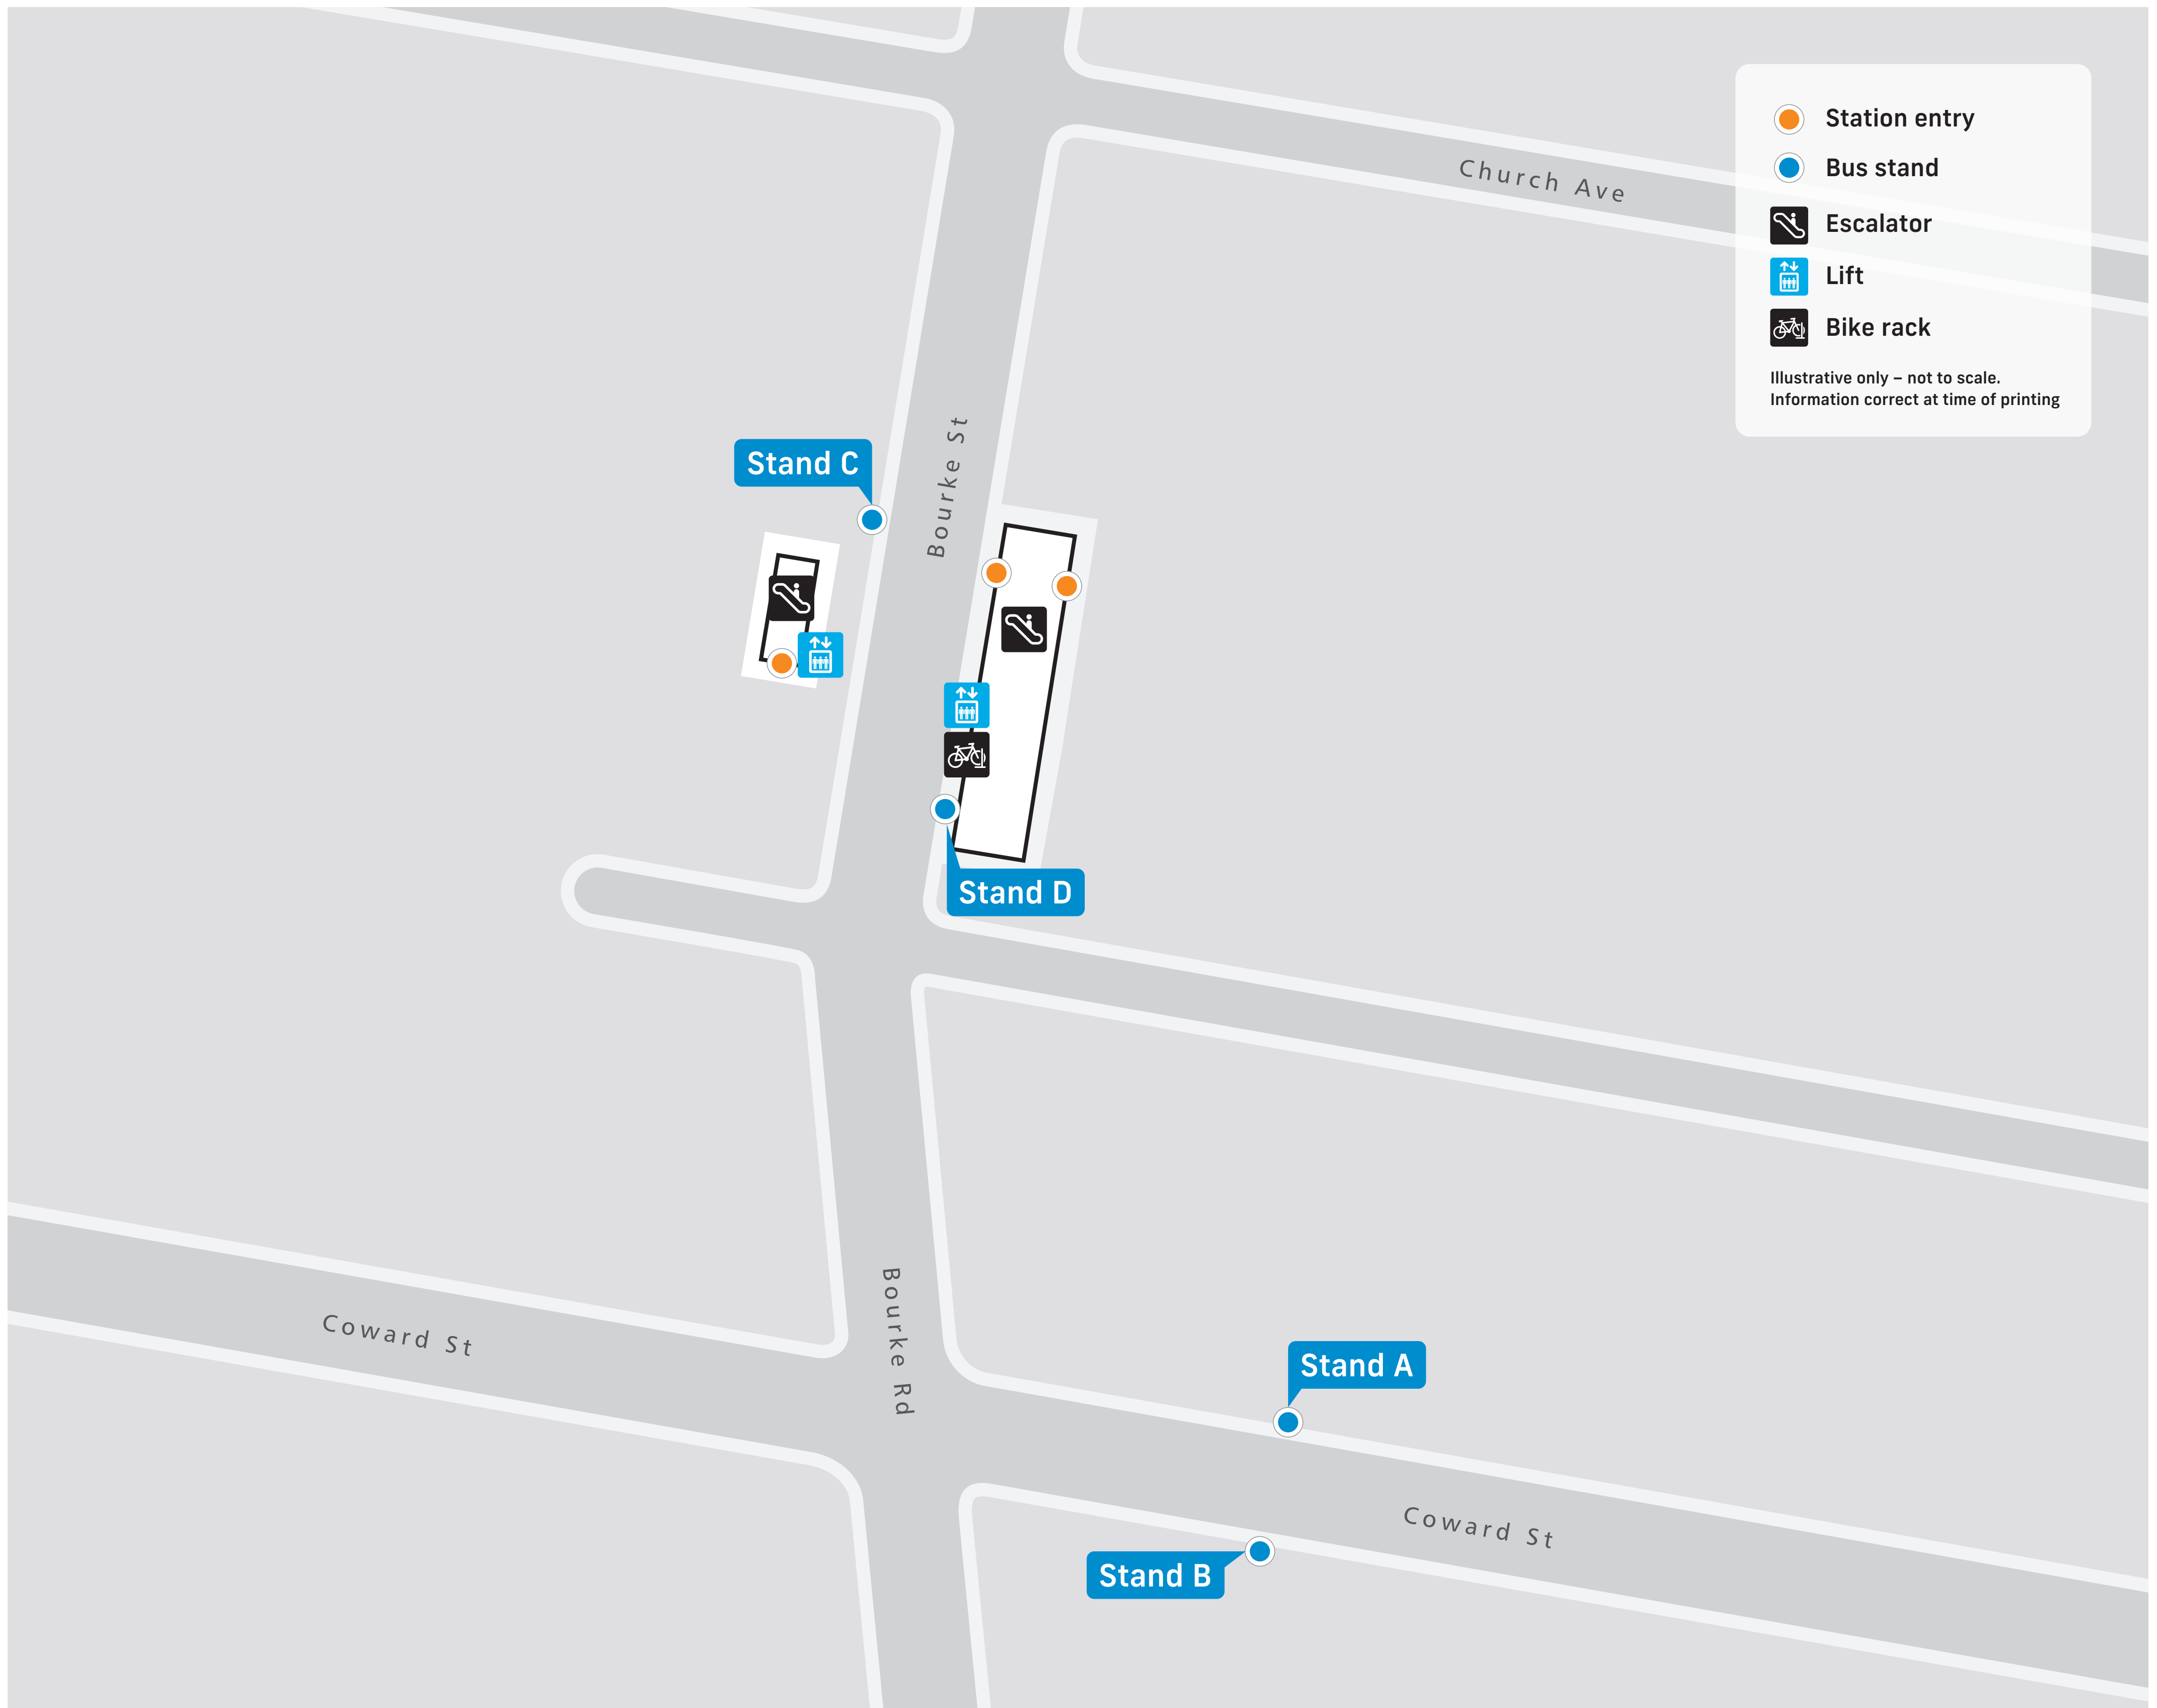

Mascot Station

Public Transport Map

- Station entry
- Bus stand
- Escalator
- Lift
- Bike rack

Illustrative only – not to scale.
Information correct at time of printing

T **T8** Airport & South Line
Airport South City

B

Stand A	
Stop no. 2020113	
306	Redfern
307	Eastgardens
350	Bondi Junction
N20	City Town Hall

Stand B	
Stop no. 2020114	
350	Sydney Airport Domestic Terminal ✈️
420	Burwood ✈️
N20	Riverwood ✈️

Stand C	
Stop no. 202084	
305	Redfern
358	Randwick

Stand D	
Stop no. 202085	
305	Mascot Stamford Hotel
358	Sydenham

Going to Sydney Airport?
Catch a bus from Stand B.
For Domestic Terminal catch a 350 or 420 bus. For International Terminal catch a 420 or N20 bus.