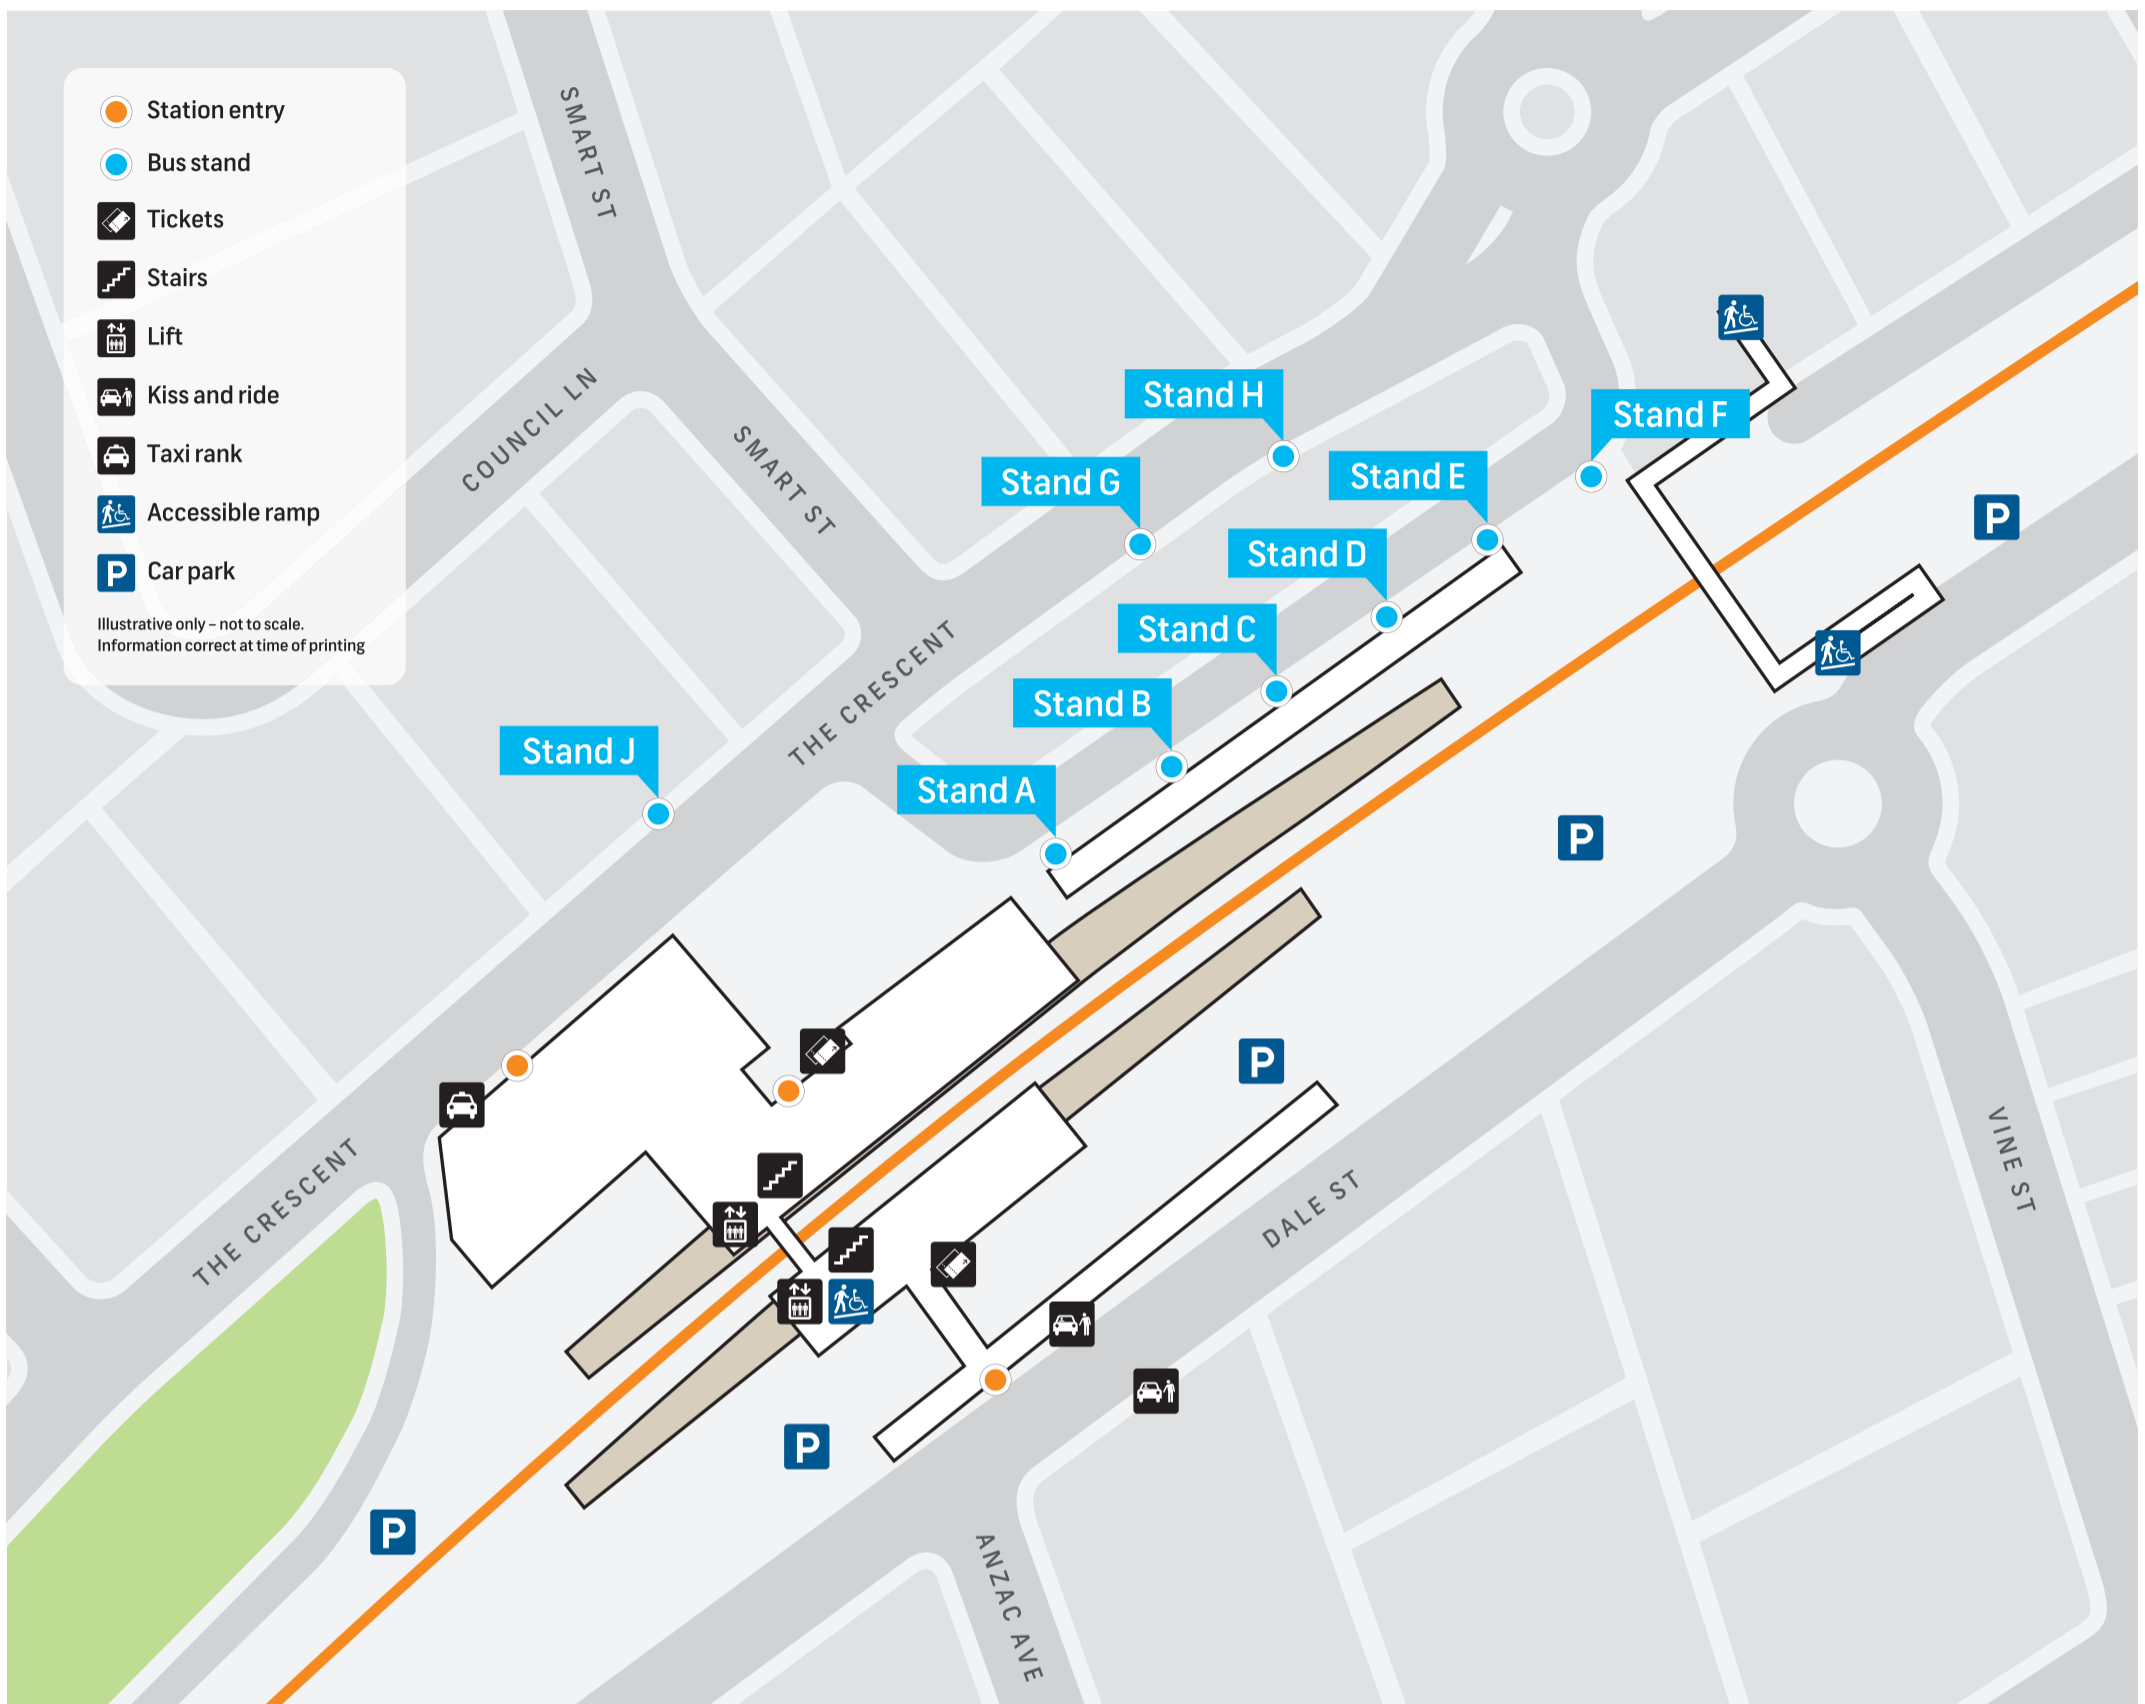

Fairfield Station Public Transport Map

T2 Inner West & Leppington Line
City
Leppington

T5 Cumberland Line
Leppington
Richmond

Stand A
Stop no. 216528
800 Blacktown
817 Cabramatta
N50 City Town Hall
N50 Liverpool

Stand B
Stop no. 216530
812 Blacktown
813 Bonnyrigg
814 Smithfield
N60 City Town Hall

Stand C
Stop no. 216532
808 Liverpool

Stand D
Stop no. 216527
905 Bankstown
S4 Chester Hill

Stand E
Stop no. 216526
904 Liverpool
906 Parramatta

Stand F
Stop no. 216529
Arrivals only

Stand G
Stop no. 216525
802 Liverpool
804 Liverpool

Stand H
Stop no. 216524
Arrivals only

Stand J
Stop no. 216516
802 Parramatta
804 Parramatta

For more information

 transportnsw.info