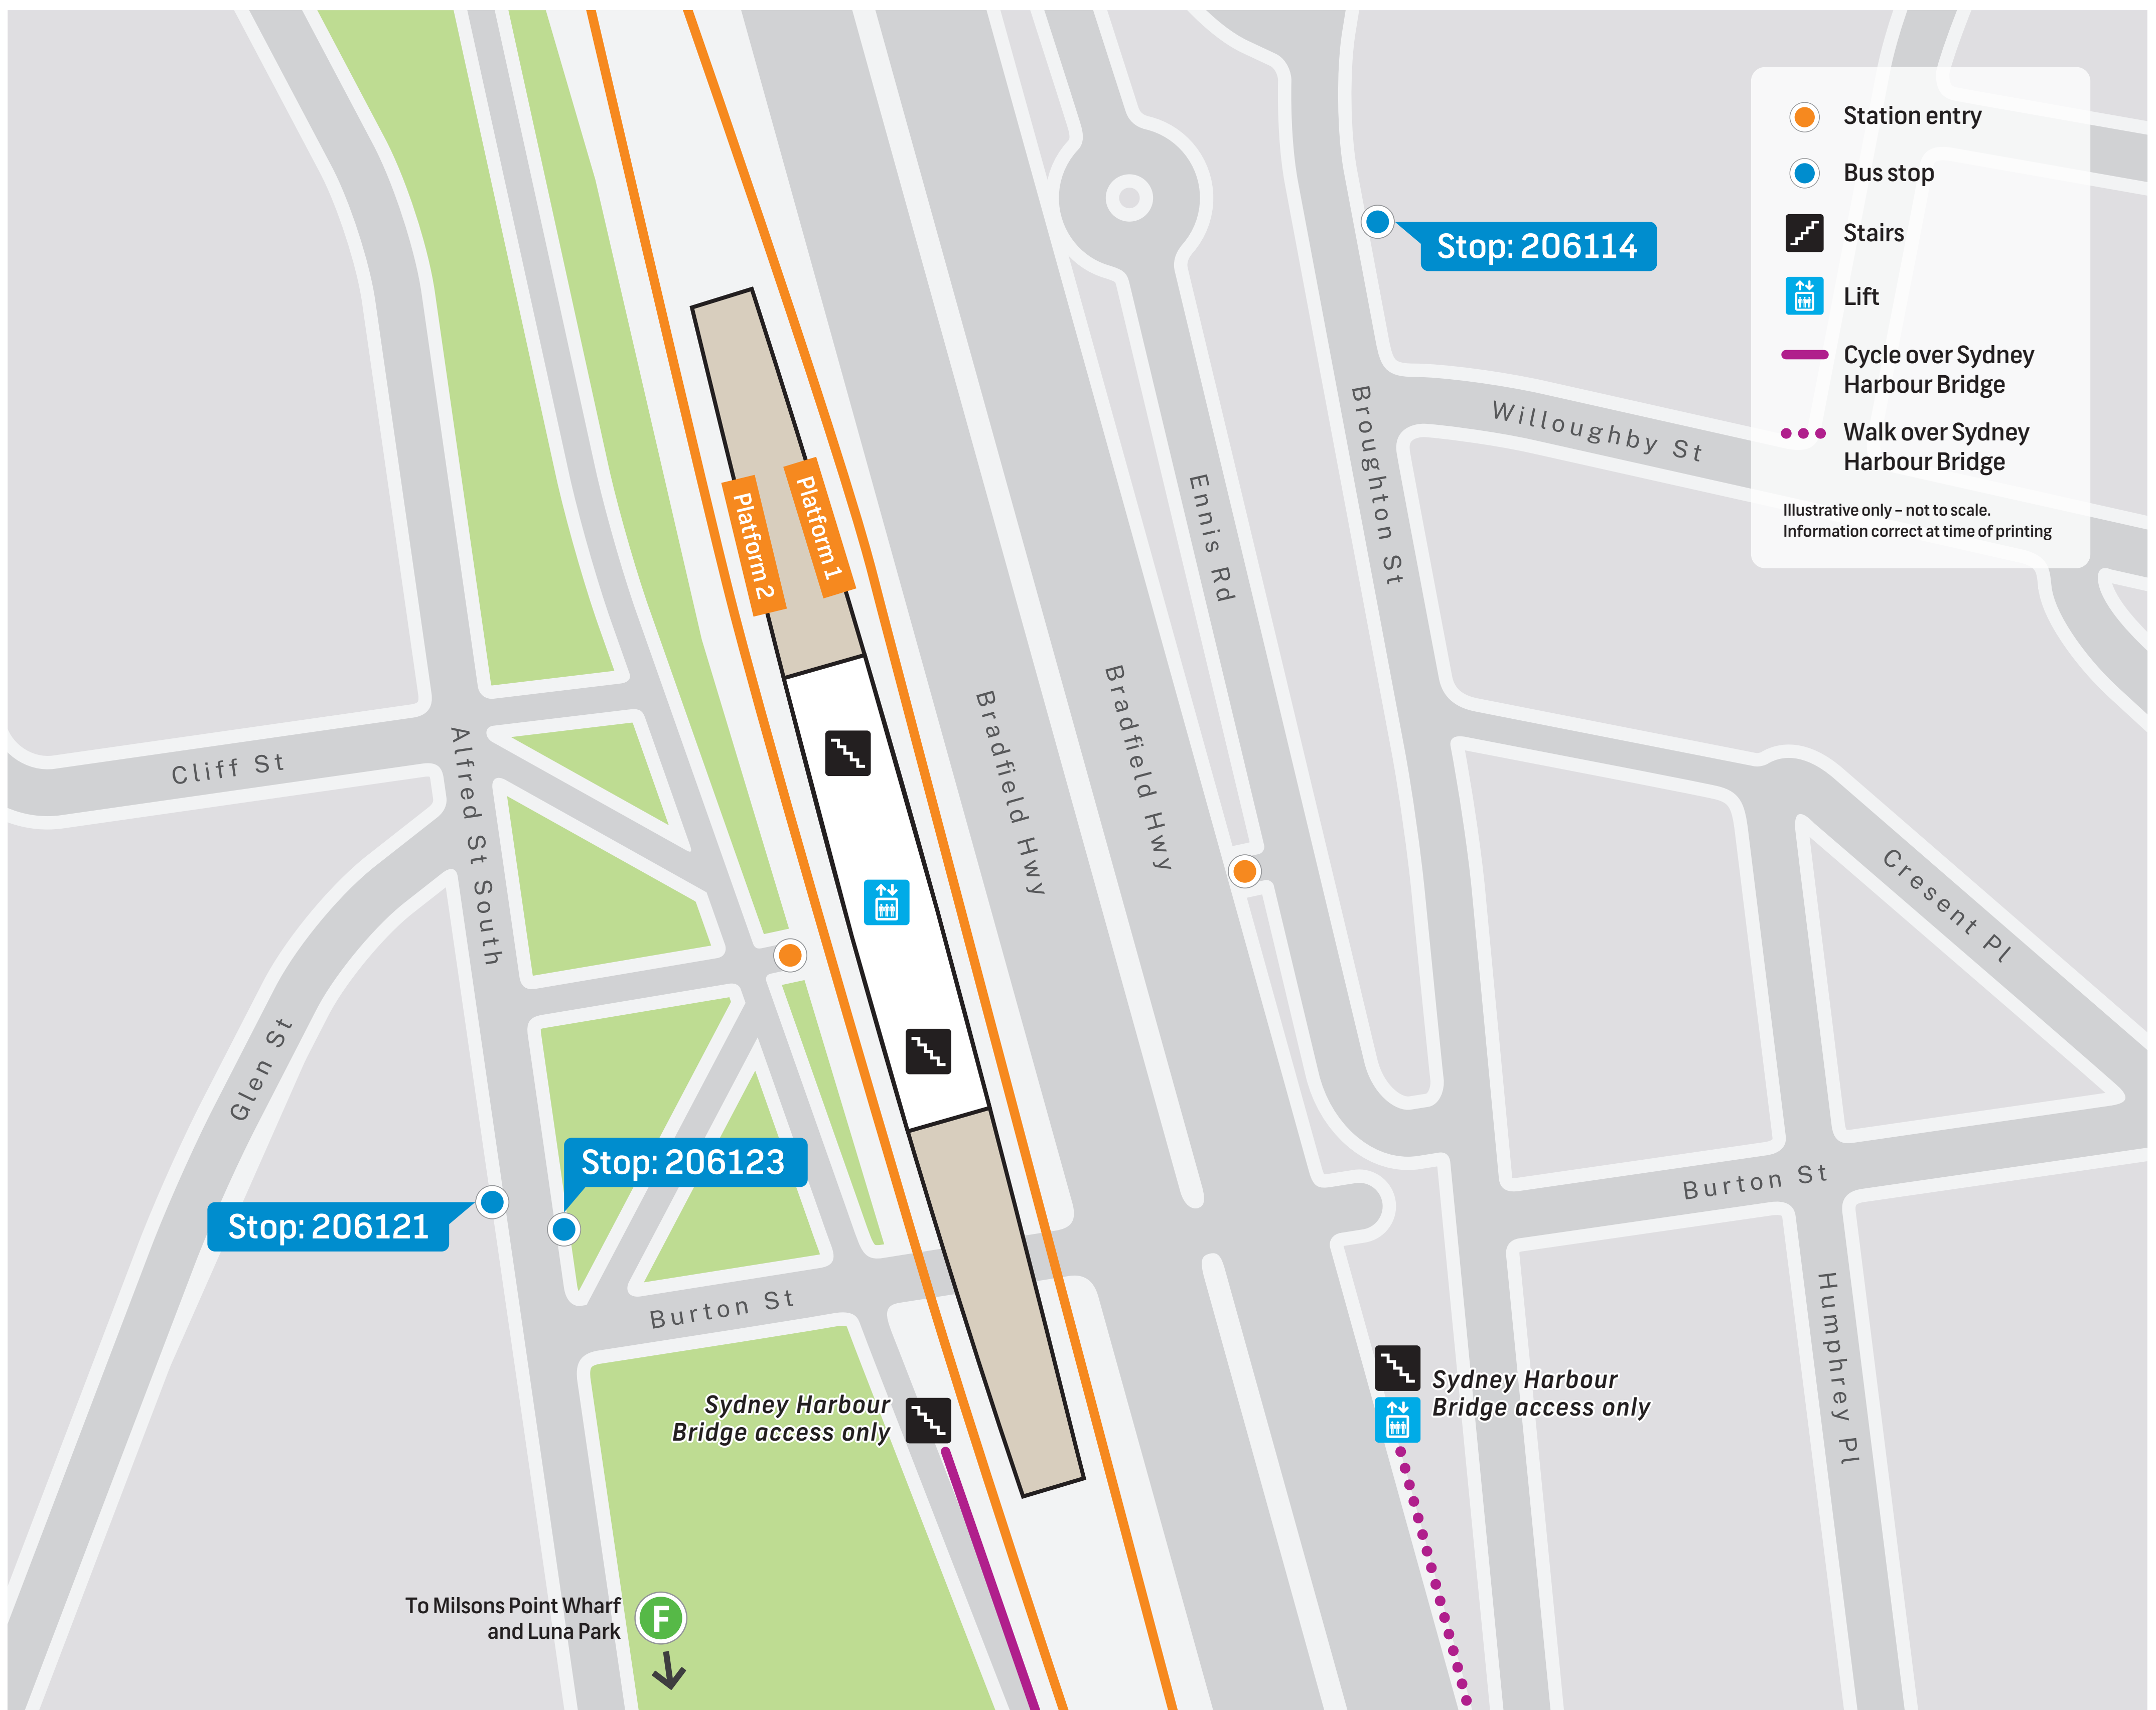

Milsons Point Station Public Transport Map

- Station entry
- Bus stop
- Stairs
- Lift
- Cycle over Sydney Harbour Bridge
- Walk over Sydney Harbour Bridge

Illustrative only - not to scale.
Information correct at time of printing

T1 *North Shore & Western Line*
North Shore
Western
Richmond

T9 *Northern Line*
Northern
Gordon

Central Coast

Stop: 206114
269 Kirribilli

Stop: 206121

- 150X Manly
- 154X Dee Why
- 203 Castlecrag
- 209 East Lindfield
- 230 Mosman Bay Wharf
- 269 North Sydney
- 286 Denistone East
- 287 Ryde
- 622 Dural

Stop: 206123

- 150X Milsons Point Wharf
- 154X Milsons Point Wharf
- 209 Milsons Point Wharf
- 230 Milsons Point Wharf
- 286 Milsons Point Wharf
- 287 Milsons Point Wharf