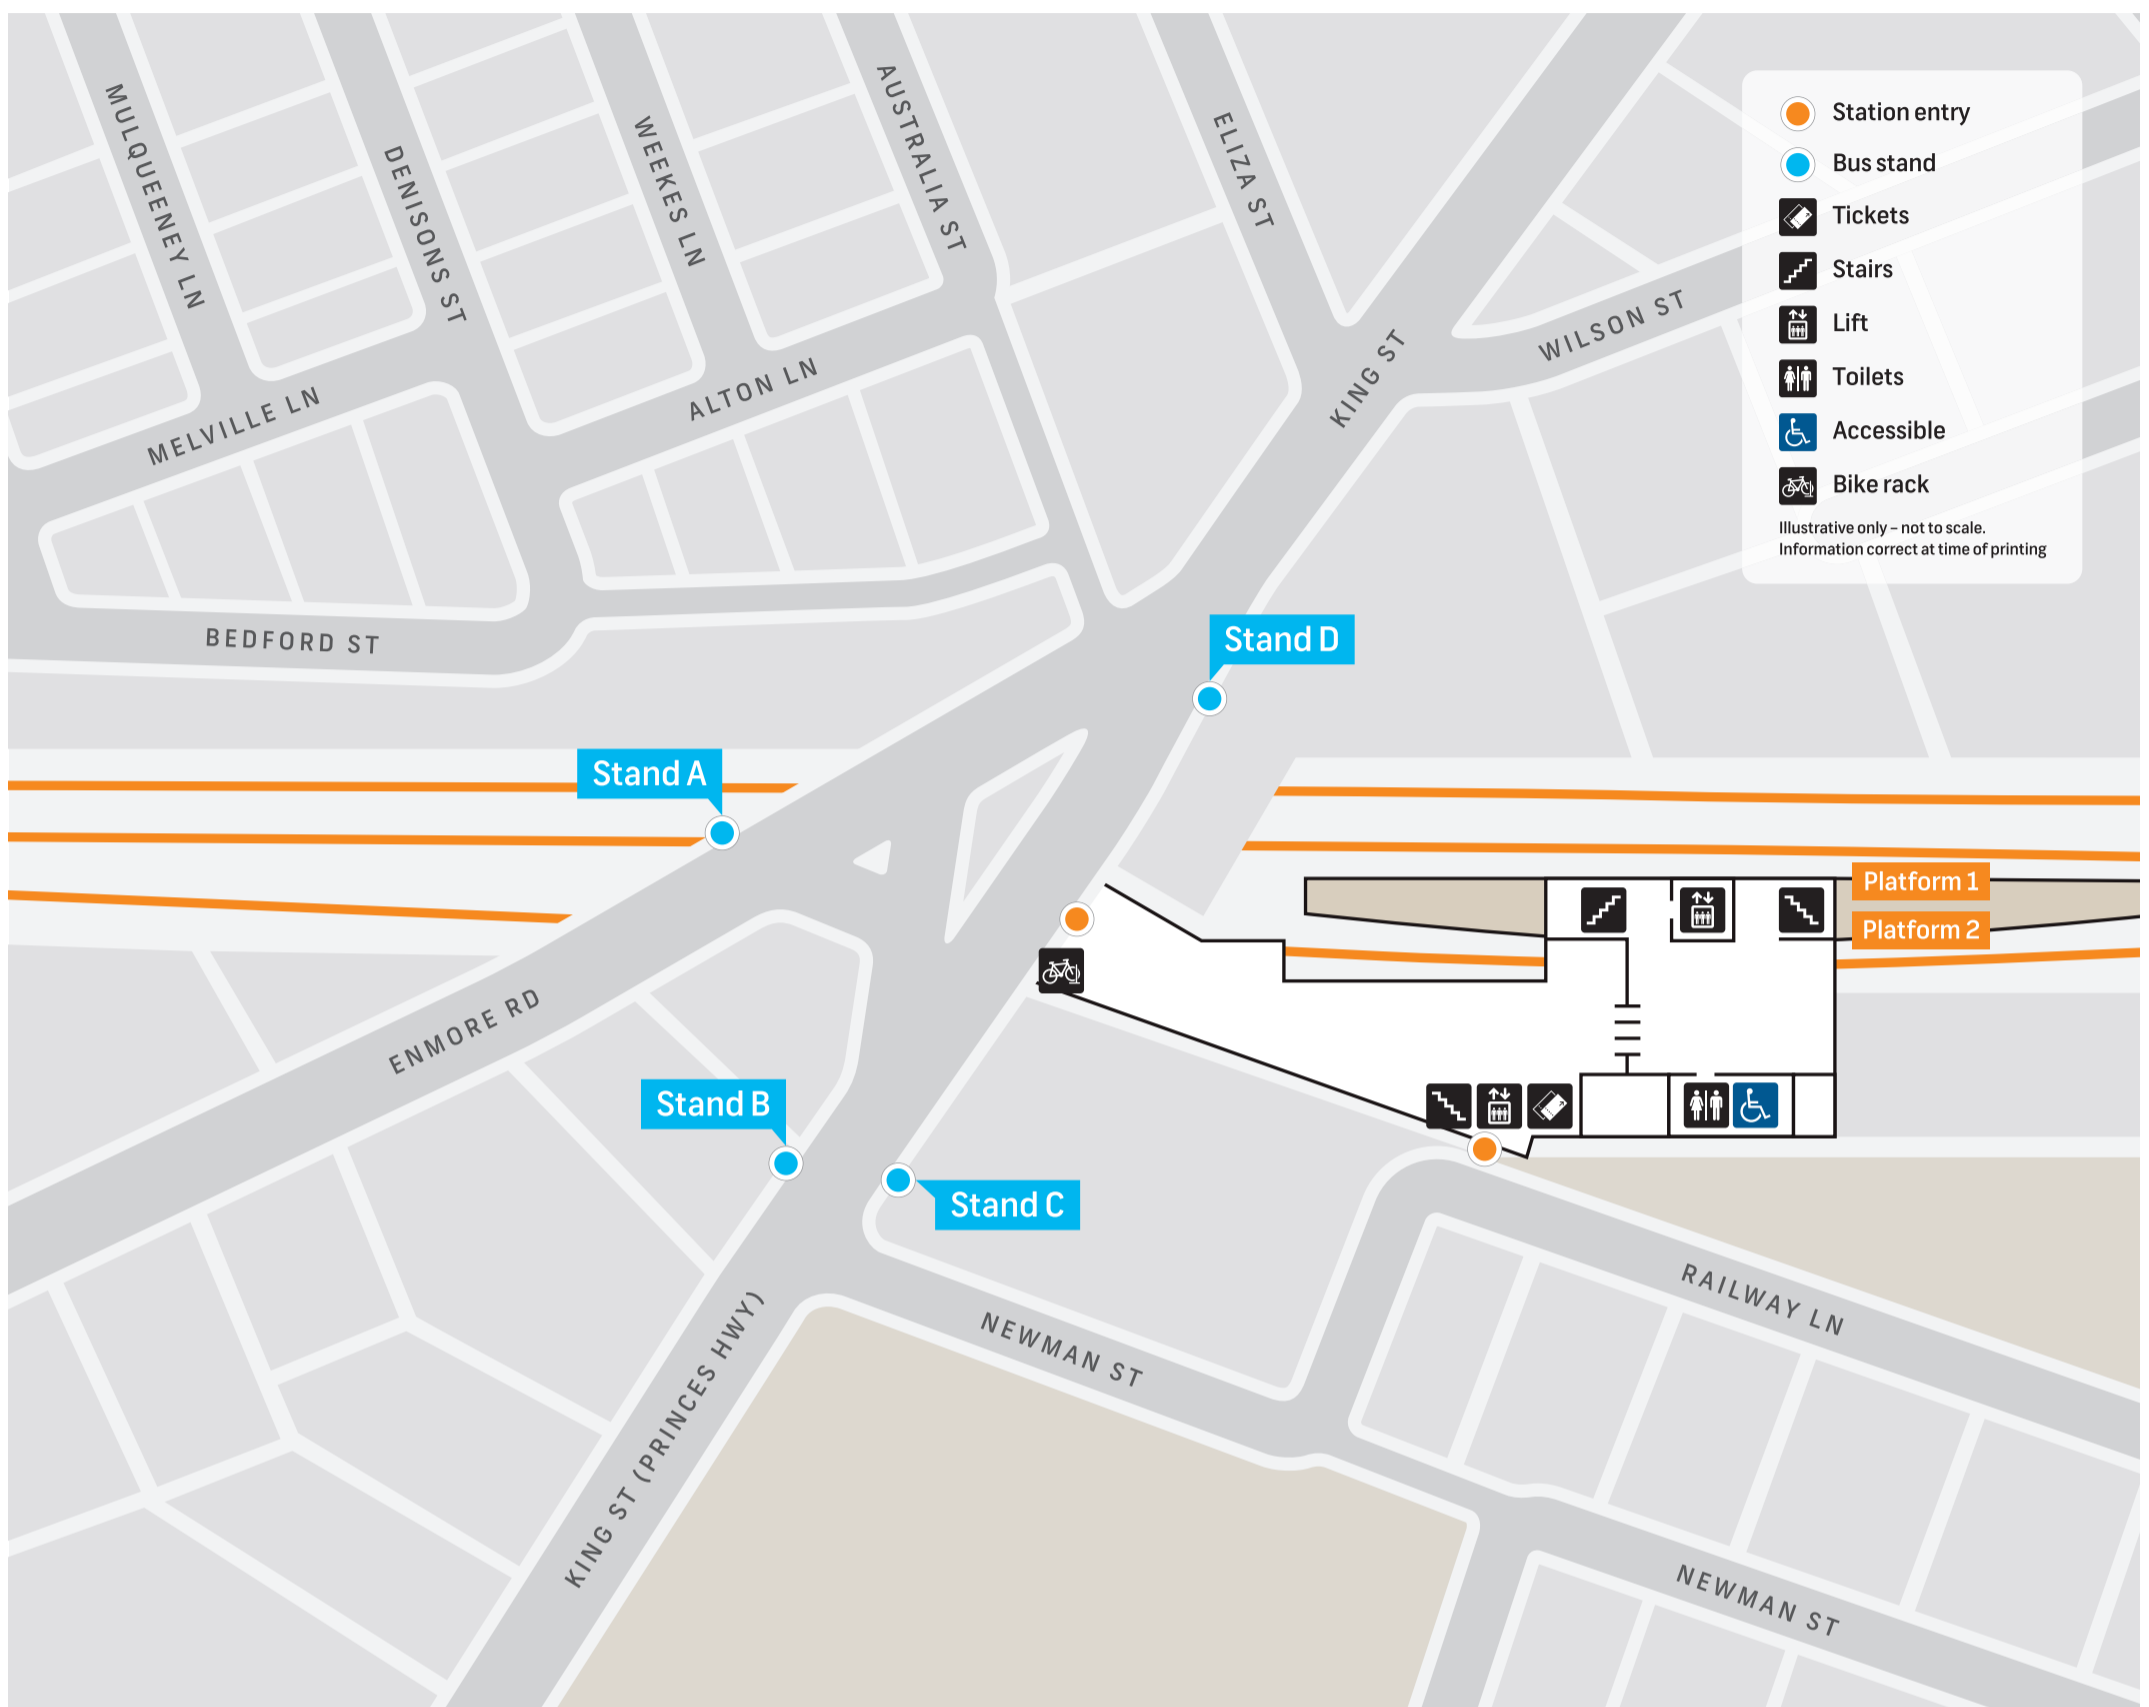

Newtown Station Public Transport Map

T **T2** Inner West & Leppington Line
City
Inner West
Leppington

B **Stand A**
Stop no. 204243

355	Bondi Junction
423	City Martin Place
426	City Martin Place
428	City Martin Place
L23	City Martin Place
L28	City Martin Place
M30	Taronga Zoo
N30	City Town Hall
N40	City Town Hall

Stand B
Stop no. 204238

352	Bondi Junction
370	Leichhardt Marketplace
422	Central Pitt St
N10	City Town Hall

Stand C
Stop no. 204226

352	Marrickville Metro
370	Coogee
422	Kogarah

Stand D
Stop no. 204211

355	Marrickville Metro
423	Kingsgrove Depot
426	Dulwich Hill
428	Canterbury
L23	Kingsgrove Depot
L28	Canterbury
M30	Sydenham
N10	Sutherland
N30	Macarthur
N40	East Hills