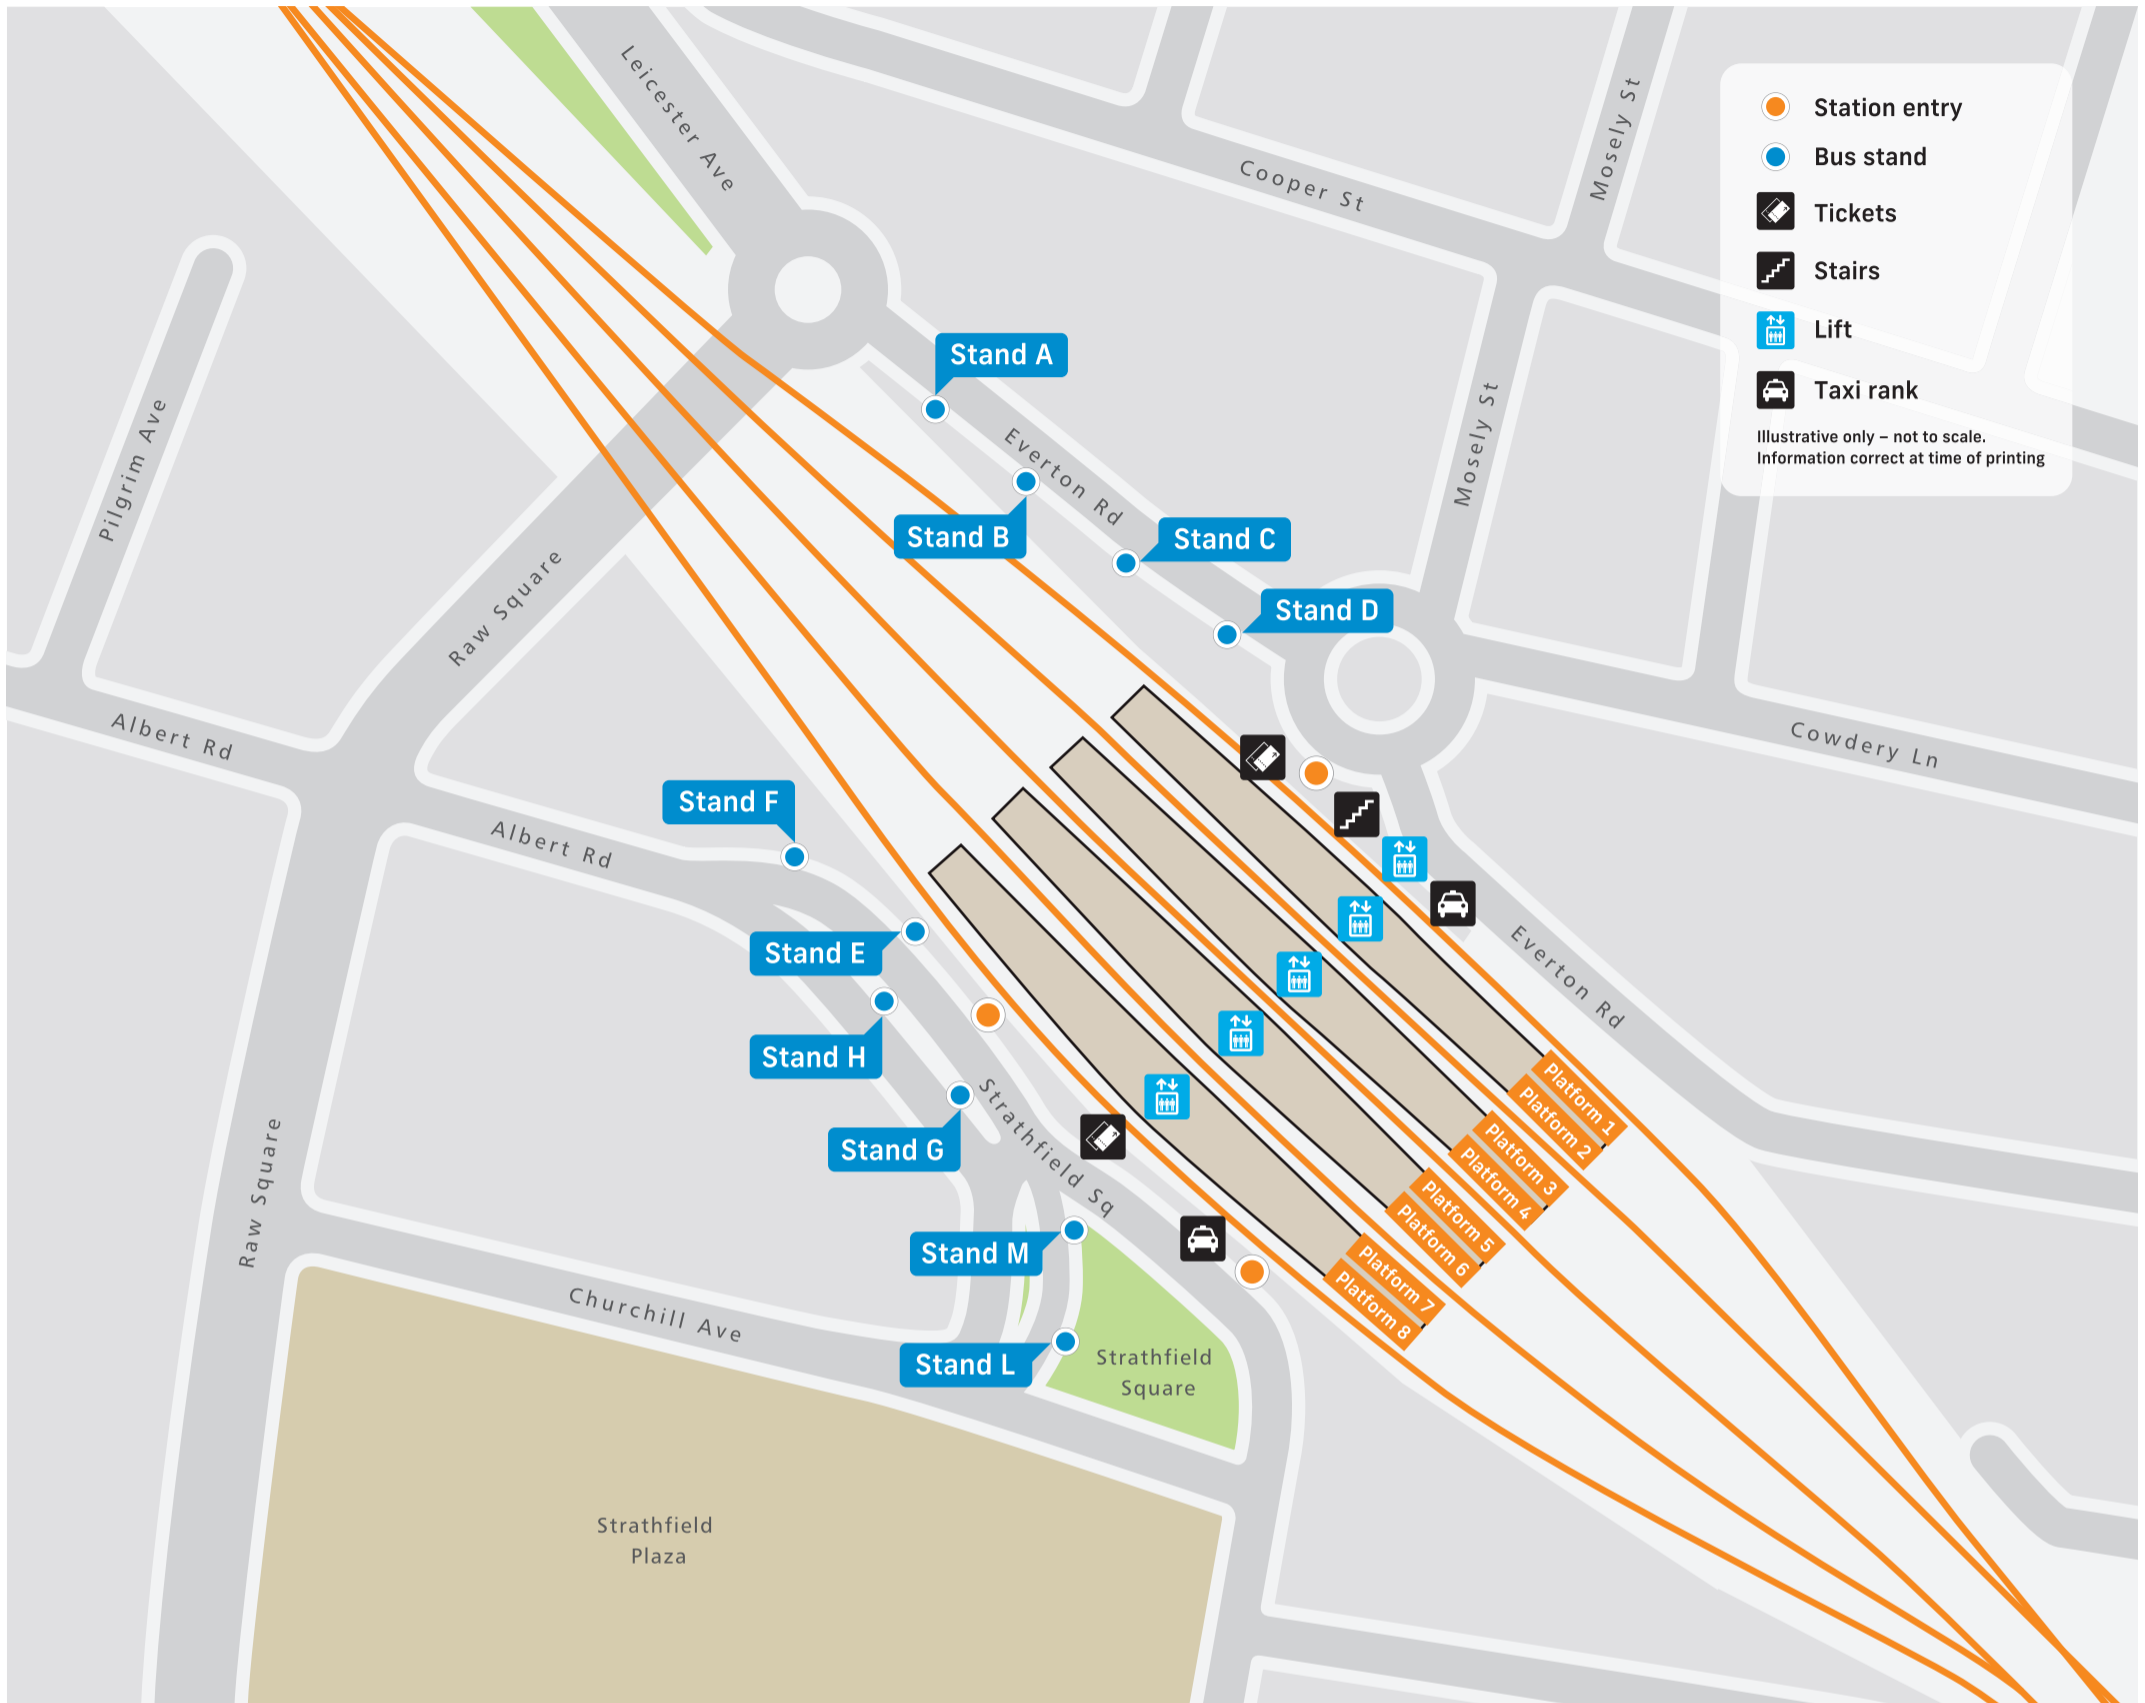

Strathfield Station Public Transport Map

- Station entry
- Bus stand
- Tickets
- Stairs
- Lift
- Taxi rank

Illustrative only – not to scale.
Information correct at time of printing

T

- T1** *North Shore, Northern & Western Line*
North Shore
Northern
Western
Richmond
- T2** *Inner West & Leppington Line*
City
Inner West
Leppington

- Blue Mountains
- Central Coast & Newcastle Line
- Western NSW
- North Western NSW
- North Coast NSW

B

Stand A
Stop no. 213514
458 Ryde
Stand B
Stop no. 213513
525 Parramatta
526 Rhodes
Stand C
Stop no. 213512
School services only

Stand D
Stop no. 213511
458 Burwood
525 Burwood
526 Burwood
Stand E
Stop no. 2135215
913 Bankstown
914 Greenacre
M90 Burwood
M90 Liverpool

Stand F
Stop no. 213563
450 Hurstville
Stand G
Stop no. 213516
415 Campsie
415 Chiswick
N50 City Town Hall
N50 Liverpool
N60 City Town Hall
N60 Fairfield
N61 City Town Hall
N61 Carlingford
N80 City Town Hall
N80 Hornsby
N81 City Town Hall
N81 Parramatta

Stand H
Stop no. 213515
407 Burwood via Strathfield West
408 Burwood
408 Rookwood Cemetery
Stand L
Stop no. 213519
480 Central Pitt St
483 Central Pitt St
Stand M
Stop no. 213518
Arrivals only

For more information