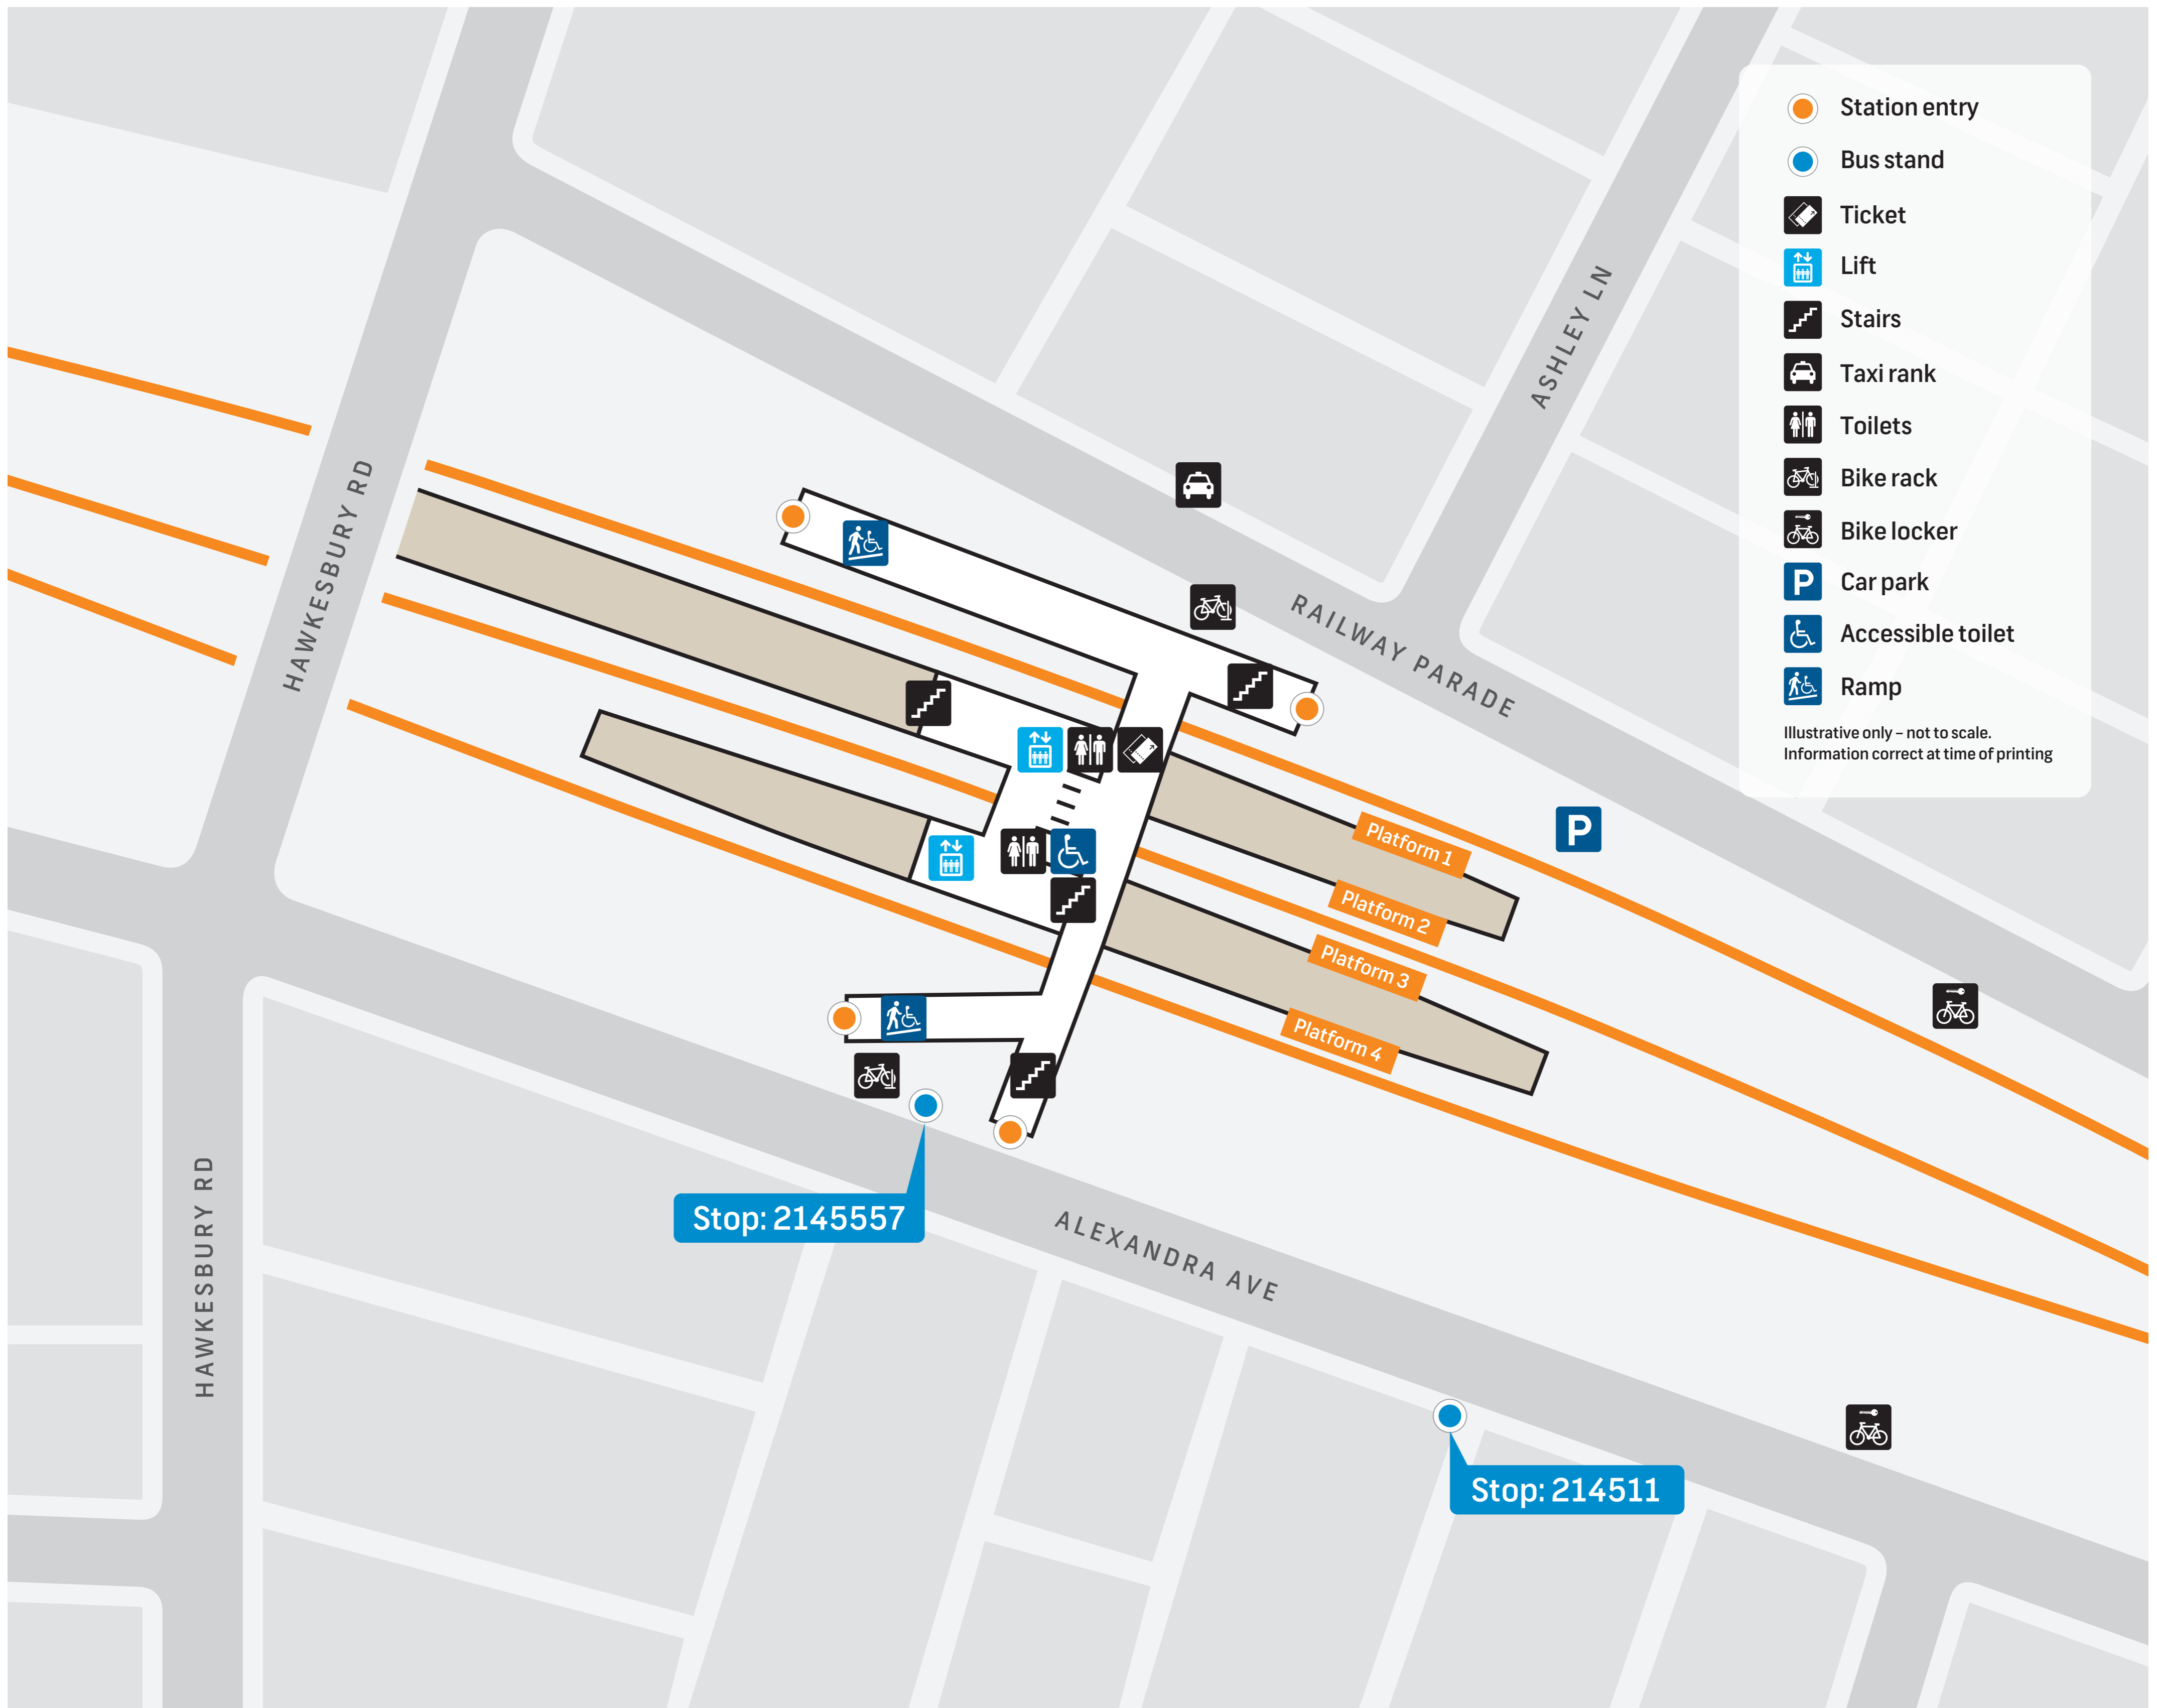

Westmead Station Public Transport Map

- T**
 - T1** *North Shore, Northern & Western Line*
North Shore
Western
Richmond
 - T5** *Cumberland Line*
Leppington
Richmond
- Blue Mountains**

B	Stop: 214557	Stop: 214511
	660 Parramatta	660 Castle Hill
	661 Parramatta	661 Blacktown
	662 Parramatta	662 Castle Hill
	663 Parramatta	663 Rouse Hill Station
	664 Parramatta	664 Rouse Hill Station
	665 Parramatta	665 Rouse Hill Station
	705 Parramatta	705 Blacktown
	708 Parramatta	708 Constitution Hill
	711 Parramatta	711 Blacktown
	712 Parramatta	712 Westmead Childrens Hospital
	N70 City Town Hall	N70 Penrith
	N71 City Town Hall	N71 Richmond

For more information

 transportnsw.info