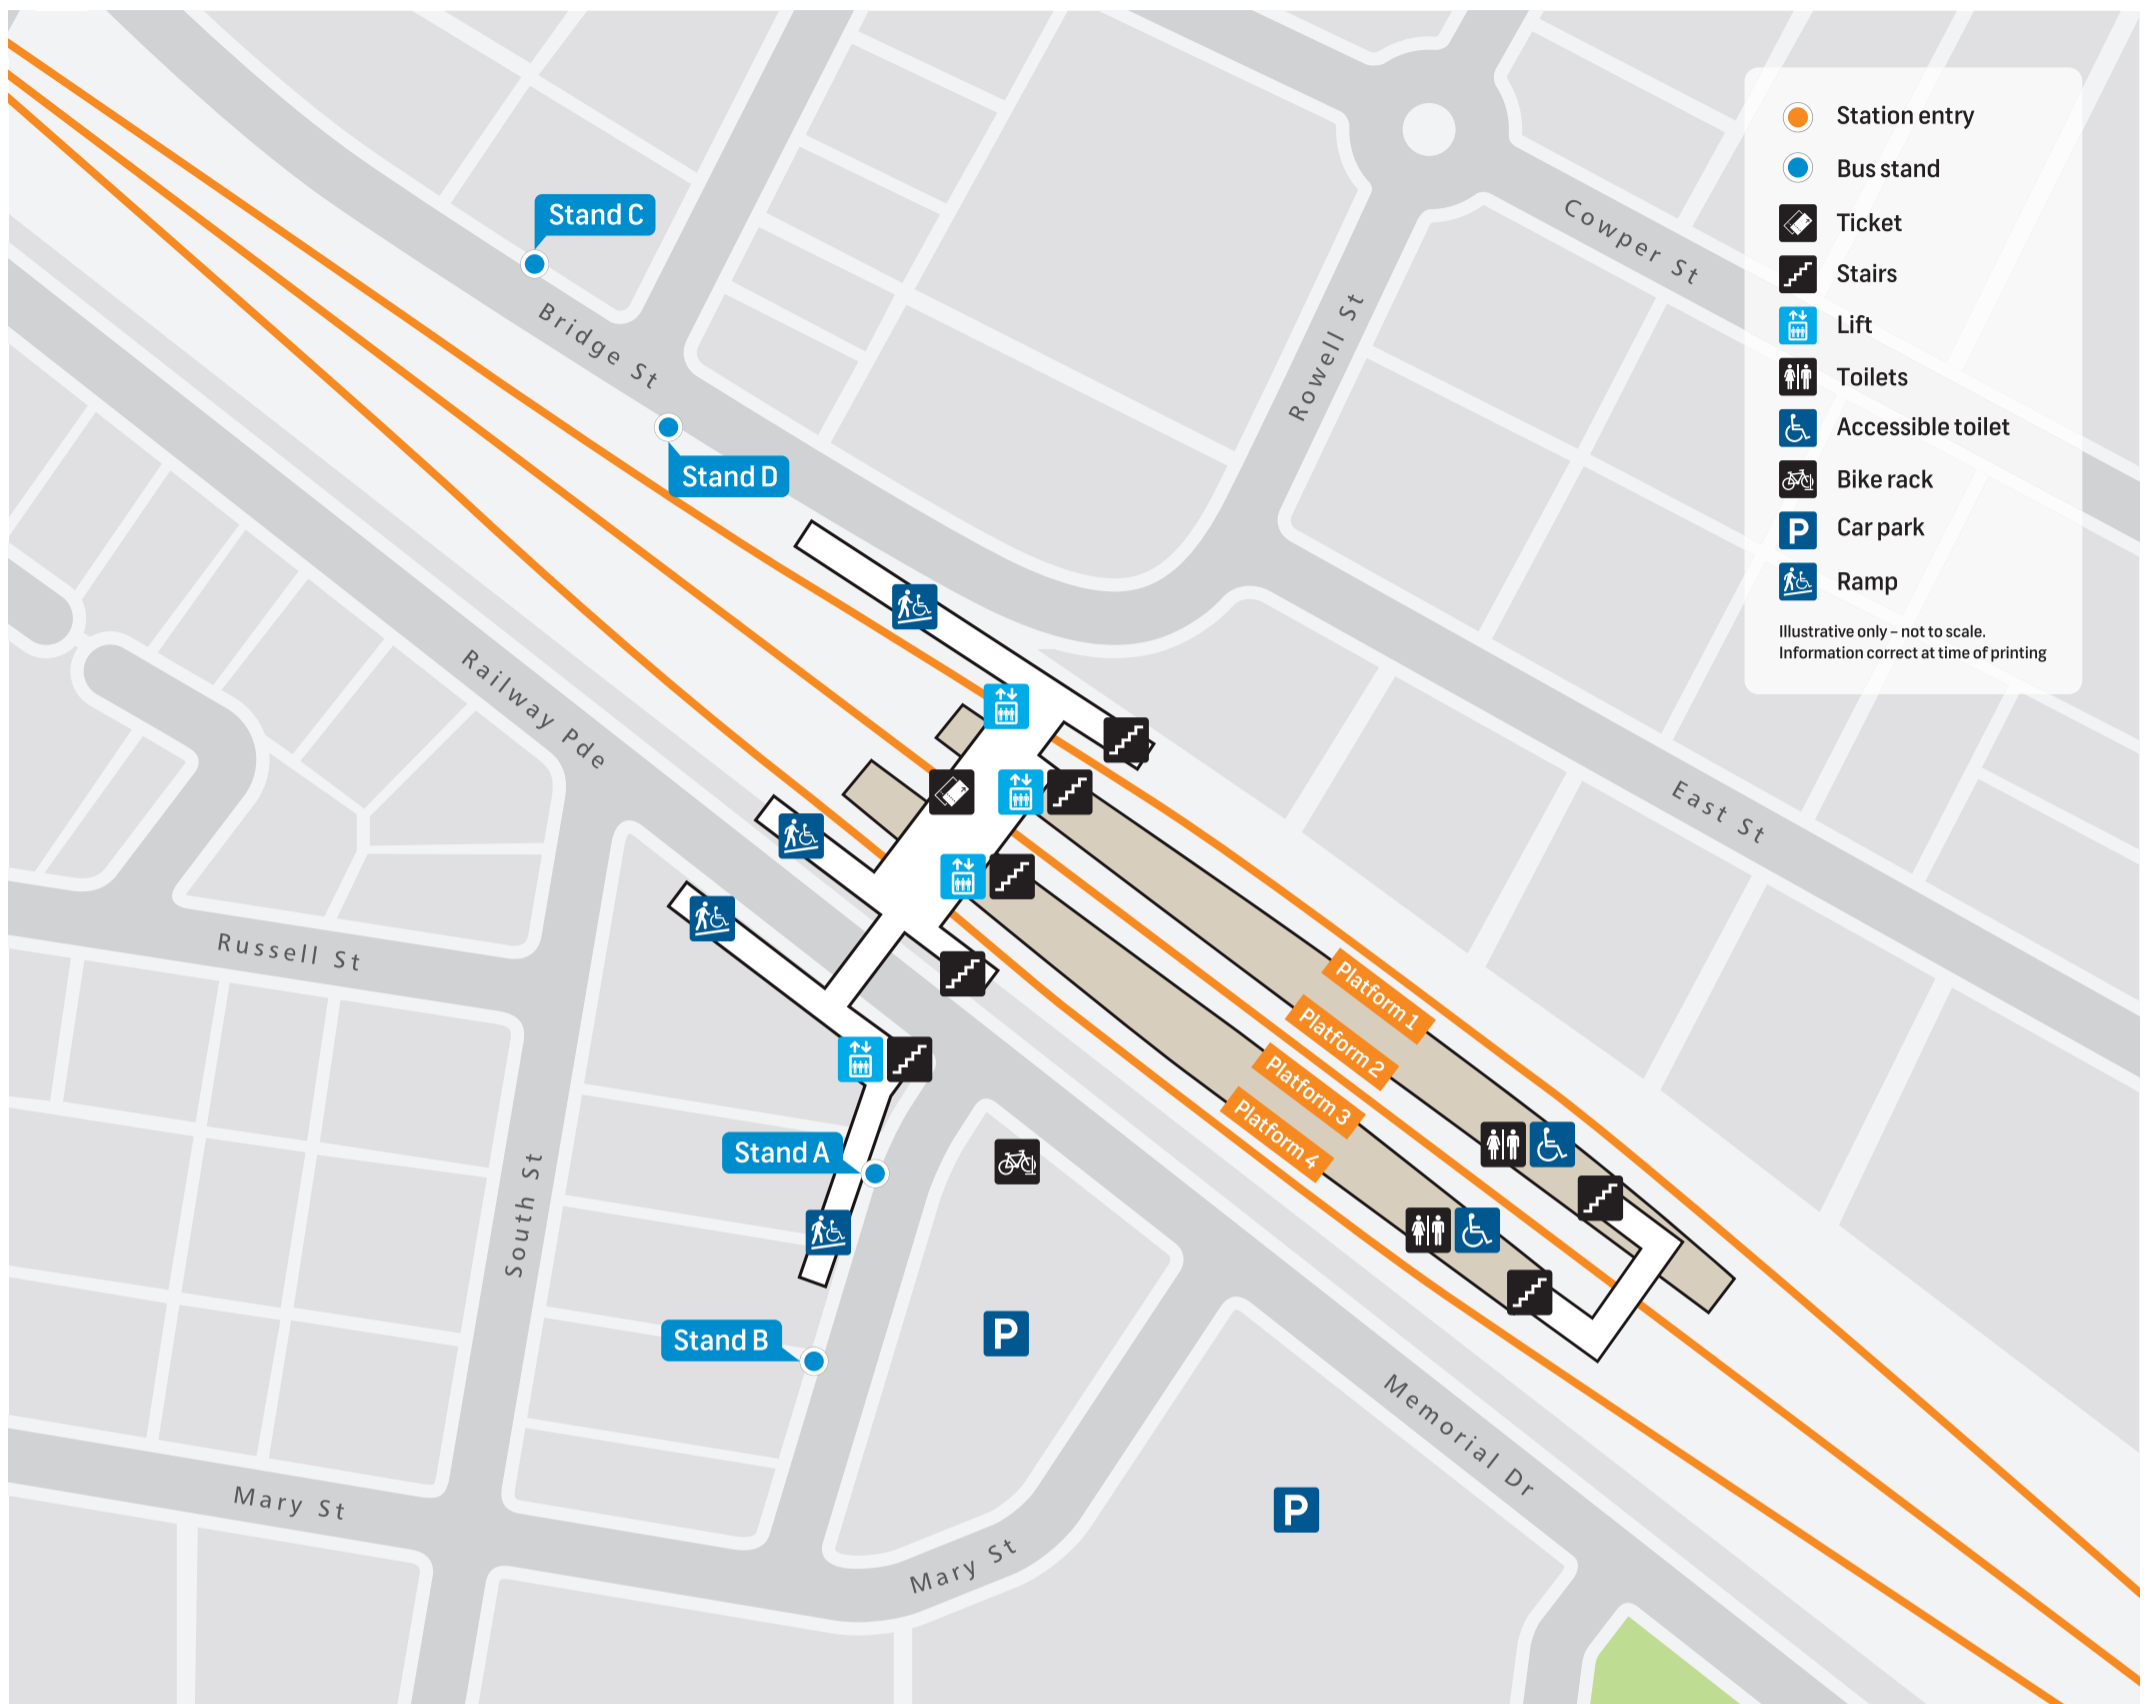

Granville Station Public Transport Map

- Station entry
 - Bus stand
 - Ticket
 - Stairs
 - Lift
 - Toilets
 - Accessible toilet
 - Bike rack
 - Car park
 - Ramp
- Illustrative only - not to scale.
Information correct at time of printing

- T**
 - T1** *North Shore, Northern & Western Line*
North Shore
Western
Richmond
 - T2** *Inner West & Leppington Line*
City
Inner West
Leppington

- B**
 - Stand A**
Stop no. 214288
906 Fairfield
M91 Hurstville
S2 Sefton
 - Stand B**
Stop no. 214289
906 Parramatta
M91 Parramatta
 - Stand C**
Stop no. 2142289
N60 City Town Hall
 - Stand D**
Stop no. 2142287
N60 Fairfield

For more information

transportnsw.info