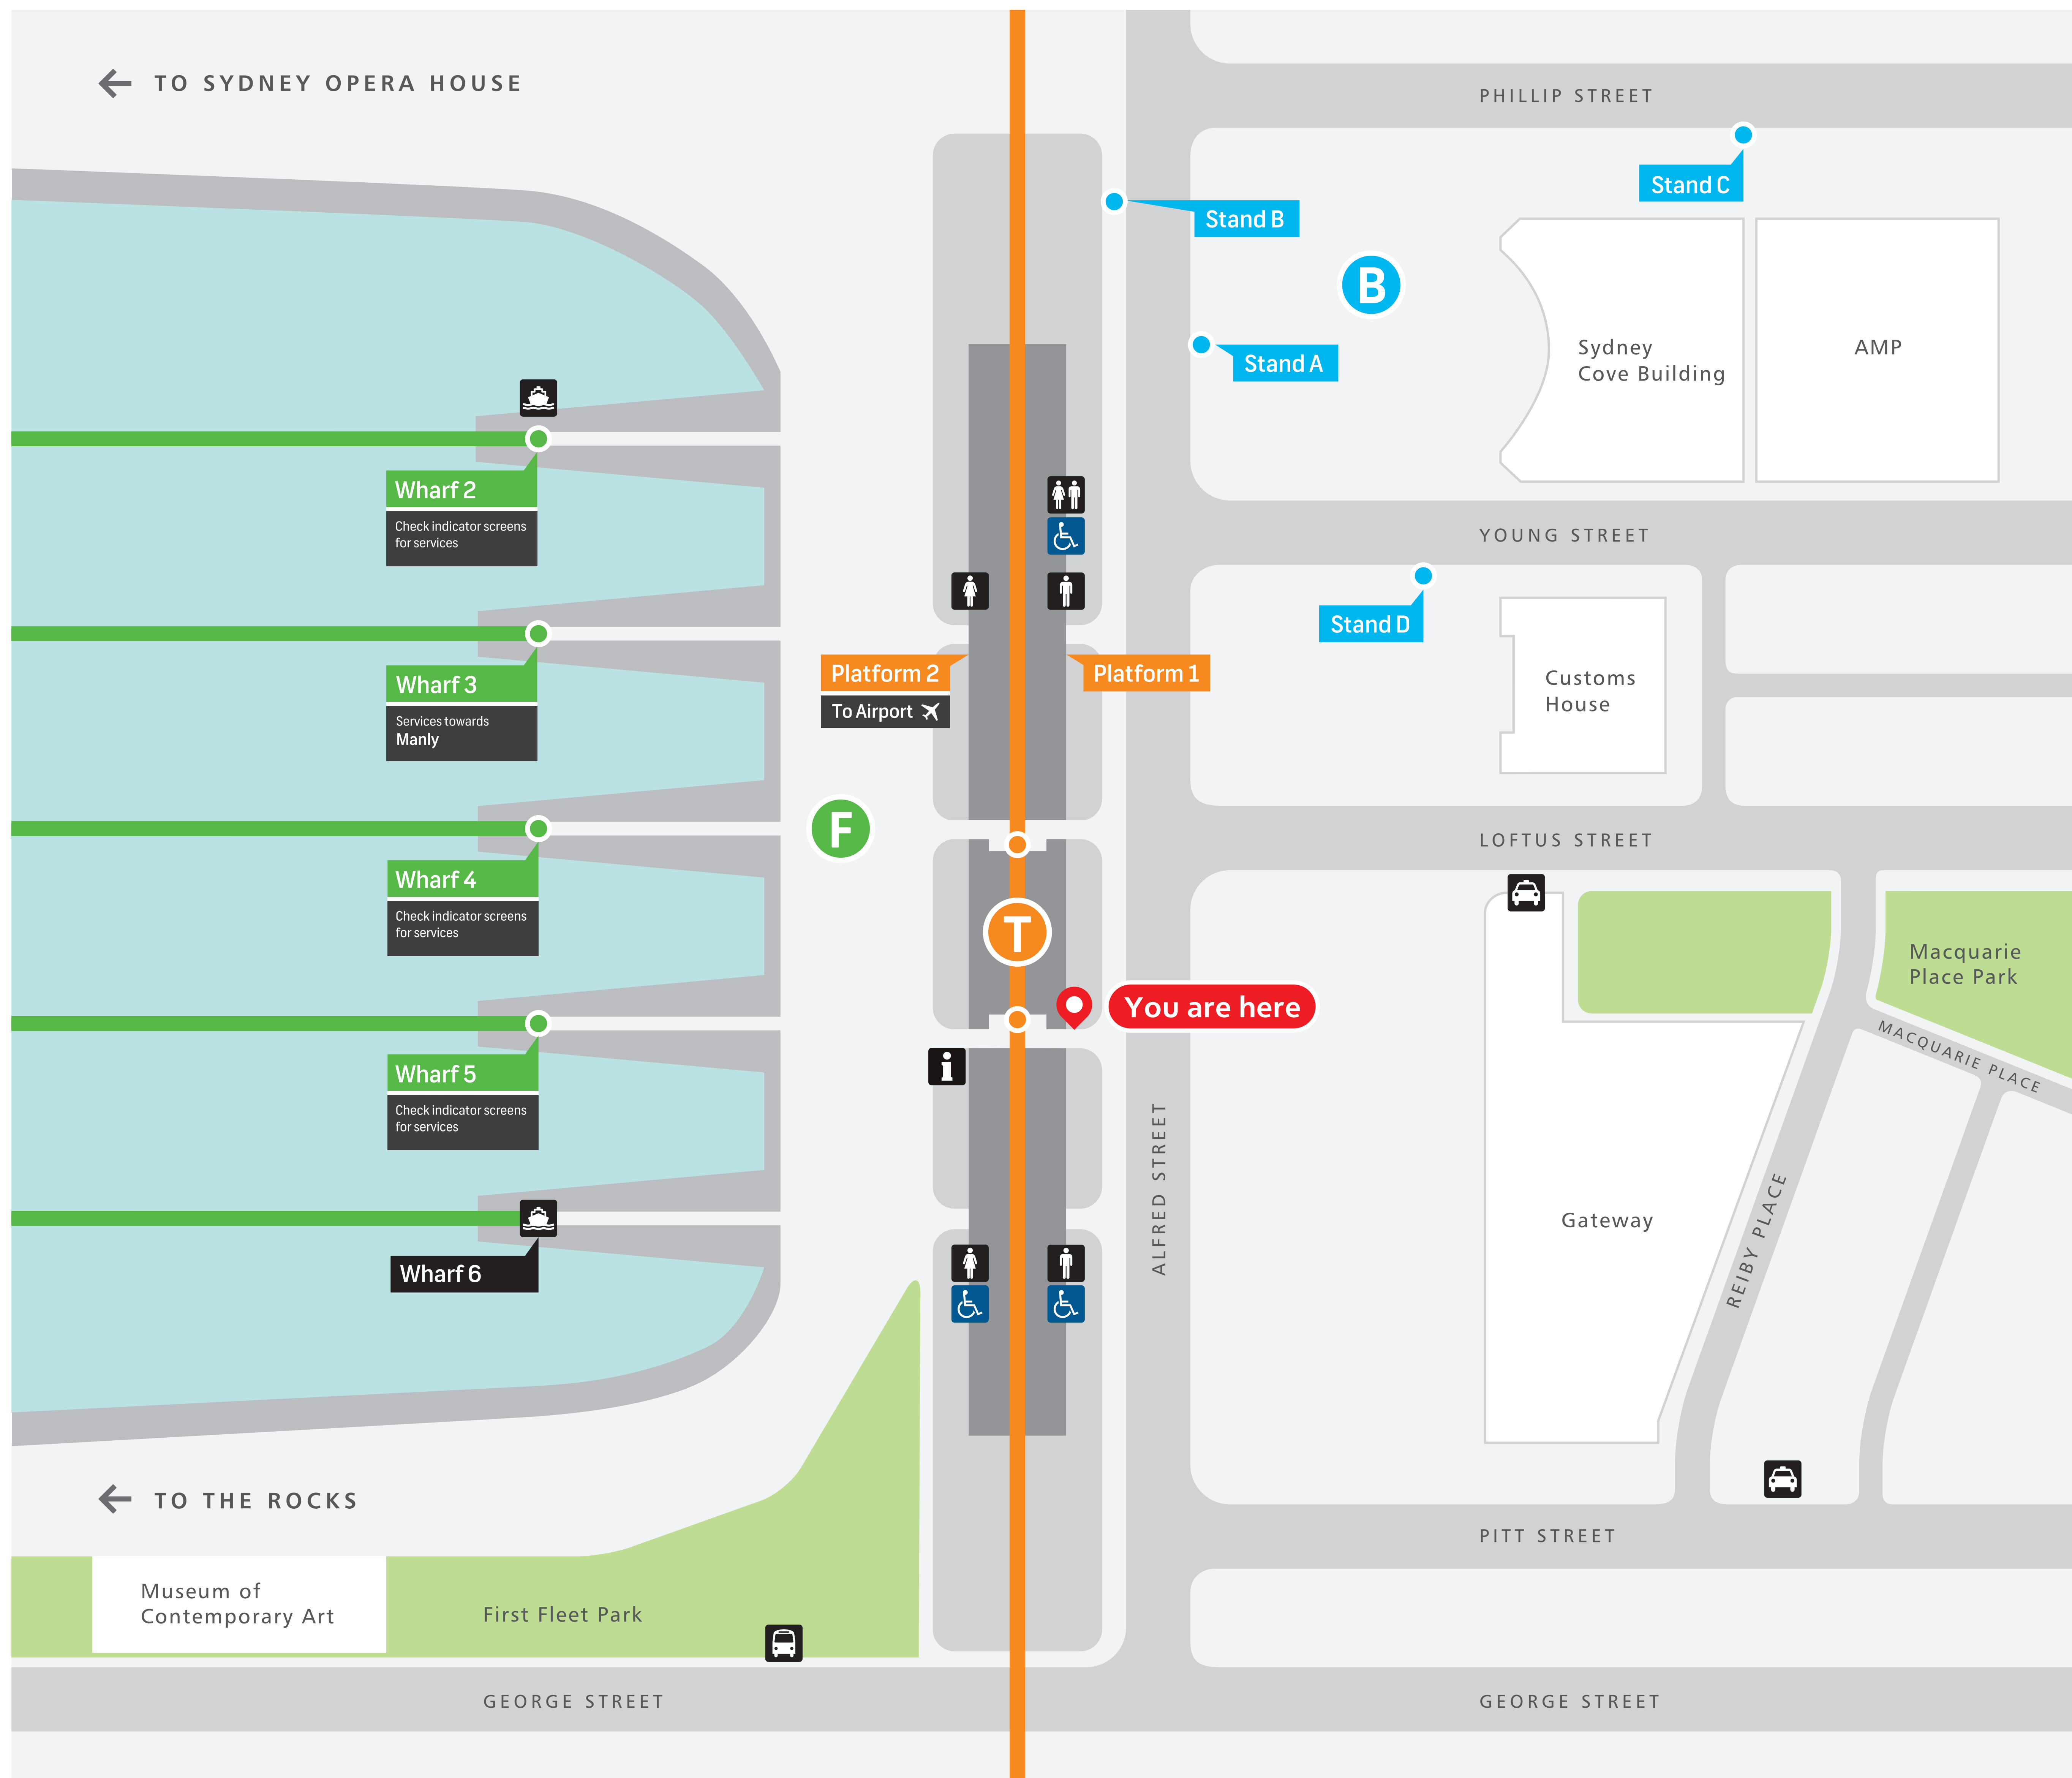

Circular Quay Public Transport Map

- T** **T2** Inner West & Leppington Line
Inner West Leppington
- T3** Bankstown Line
Liverpool Lidcombe
- T8** Airport & South Line
Airport South

B

Stand A	Stand B	Stand C
Stop no. 2000147	Stop no. 20002	Stop no. 200067
301 Eastgardens	333 North Bondi	Arrivals only
302 Eastgardens	333N North Bondi	
303 Sans Souci	392 Little Bay	
373 Coogee	394 La Perouse	
374 Coogee	396 Maroubra Beach	
377 Maroubra Beach	397 South Maroubra	
500 Ryde	399 Little Bay	
507 Macquarie University	L94 La Perouse	
515 Eastwood	X94 La Perouse	
518 Macquarie University		
520 Parramatta		
M52 Parramatta		

Stand D
Stop no. 200065
Arrivals only

- F**
- F1** Manly
 - F2** Taronga Zoo
 - F3** Parramatta River
 - F4** Cross Harbour
 - F5** Neutral Bay
 - F6** Mosman Bay
 - F7** Double Bay
 - F8** Cockatoo Island

- Key**
- Station entry
 - Bus stand
 - Ferry wharf
 - Transport Information Centre
 - Taxi rank
 - Private tourist services only
 - Private tourist and other ferry services
 - Female toilet
 - Male toilet
 - Unisex toilet
 - Accessible toilet