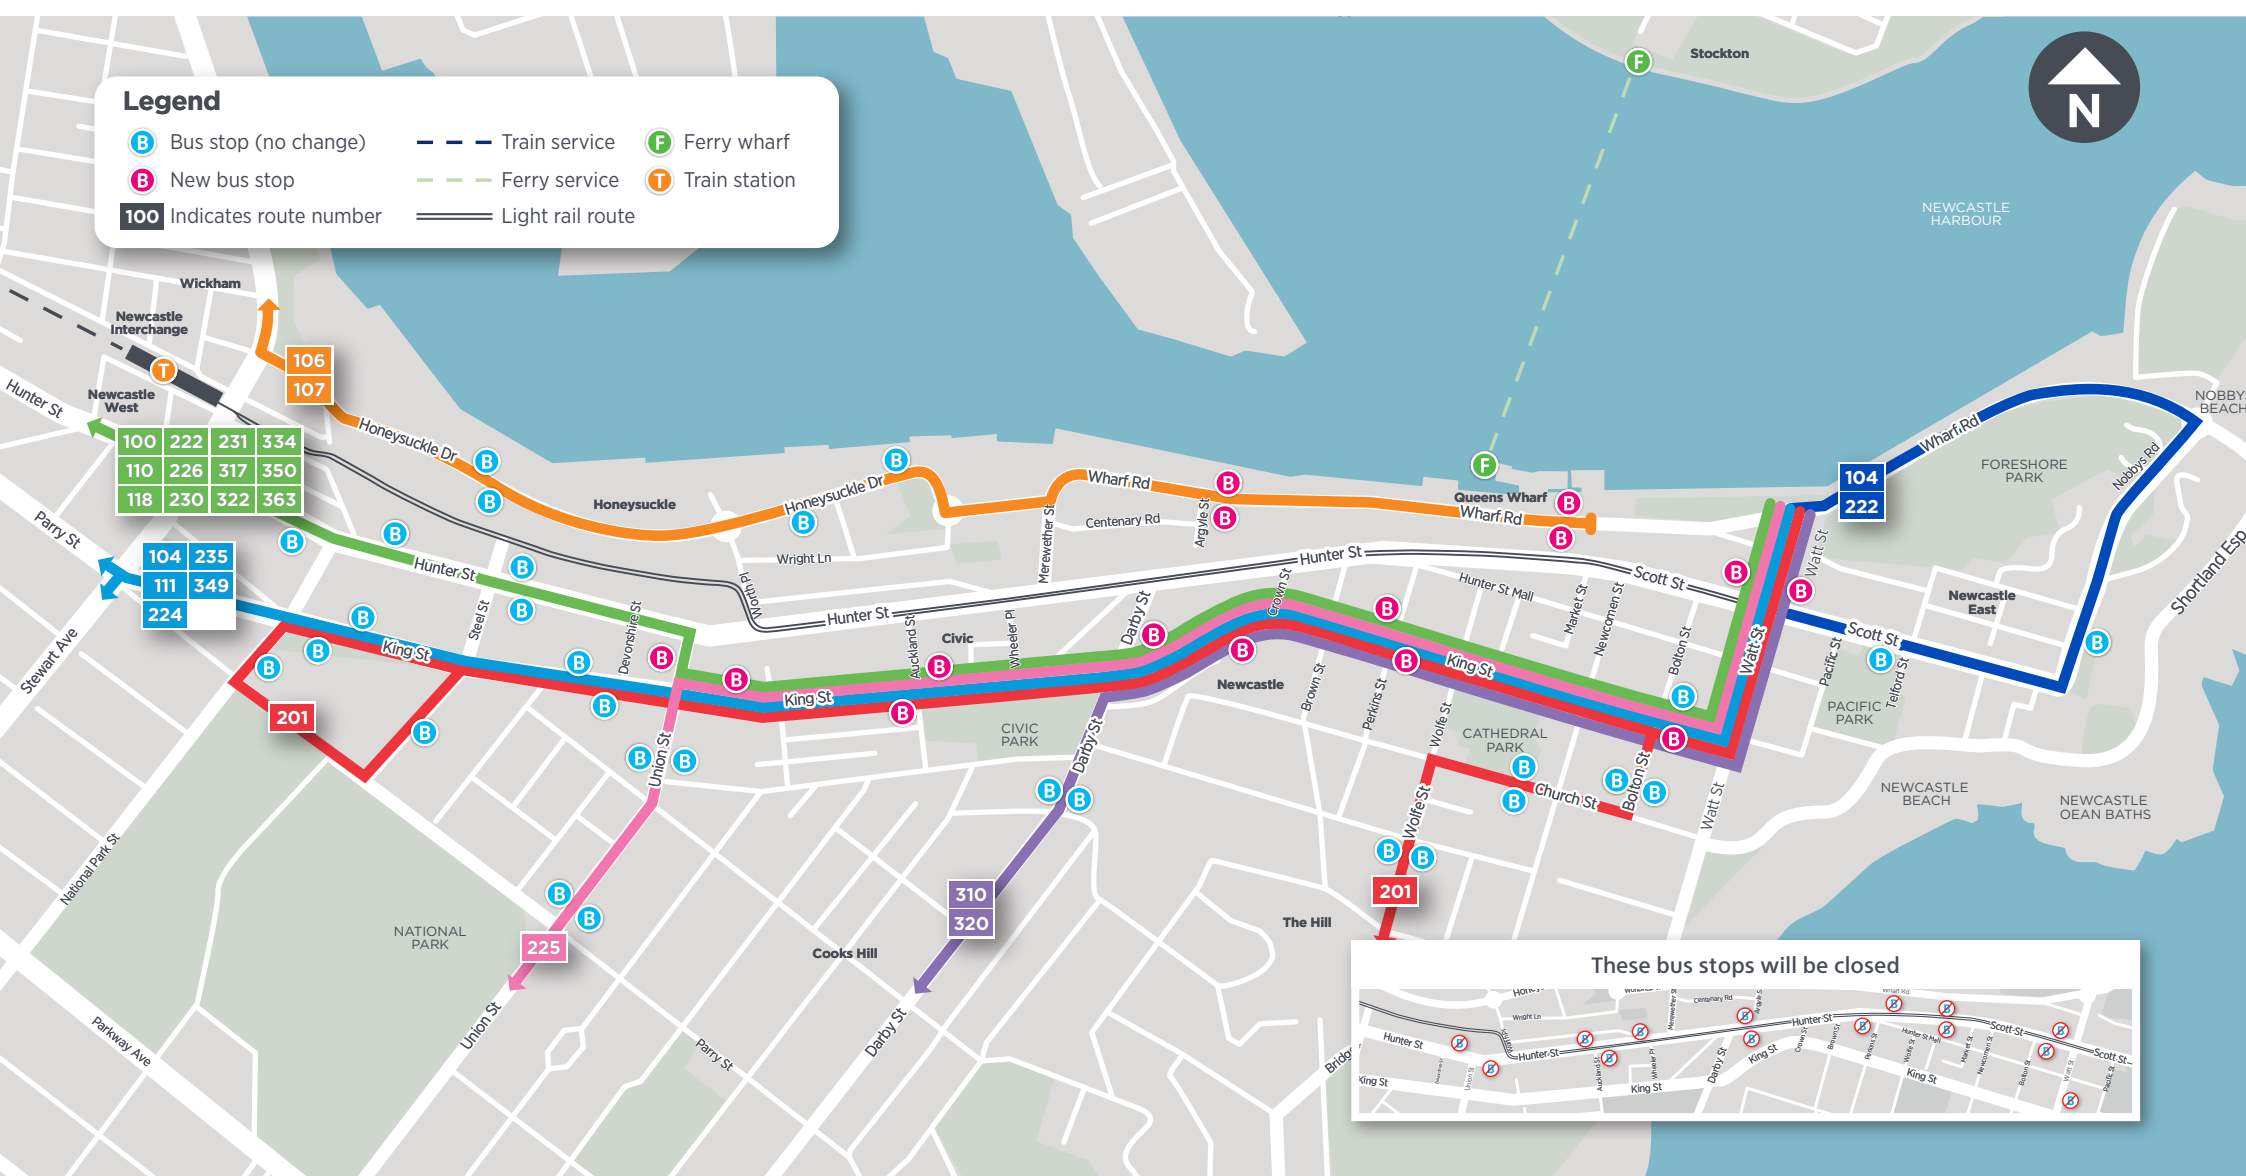

Changes to city centre bus routes

From Sunday 10 September 2017

Legend

- B Bus stop (no change)
- B New bus stop
- 100 Indicates route number
- Train service
- Ferry service
- Light rail route
- F Ferry wharf
- T Train station

These bus stops will be closed

The Newcastle CBD Fare Free Zone remains in place and is unaffected by these changes.

Plan your trip at newcastletransport.info or contact 131 500