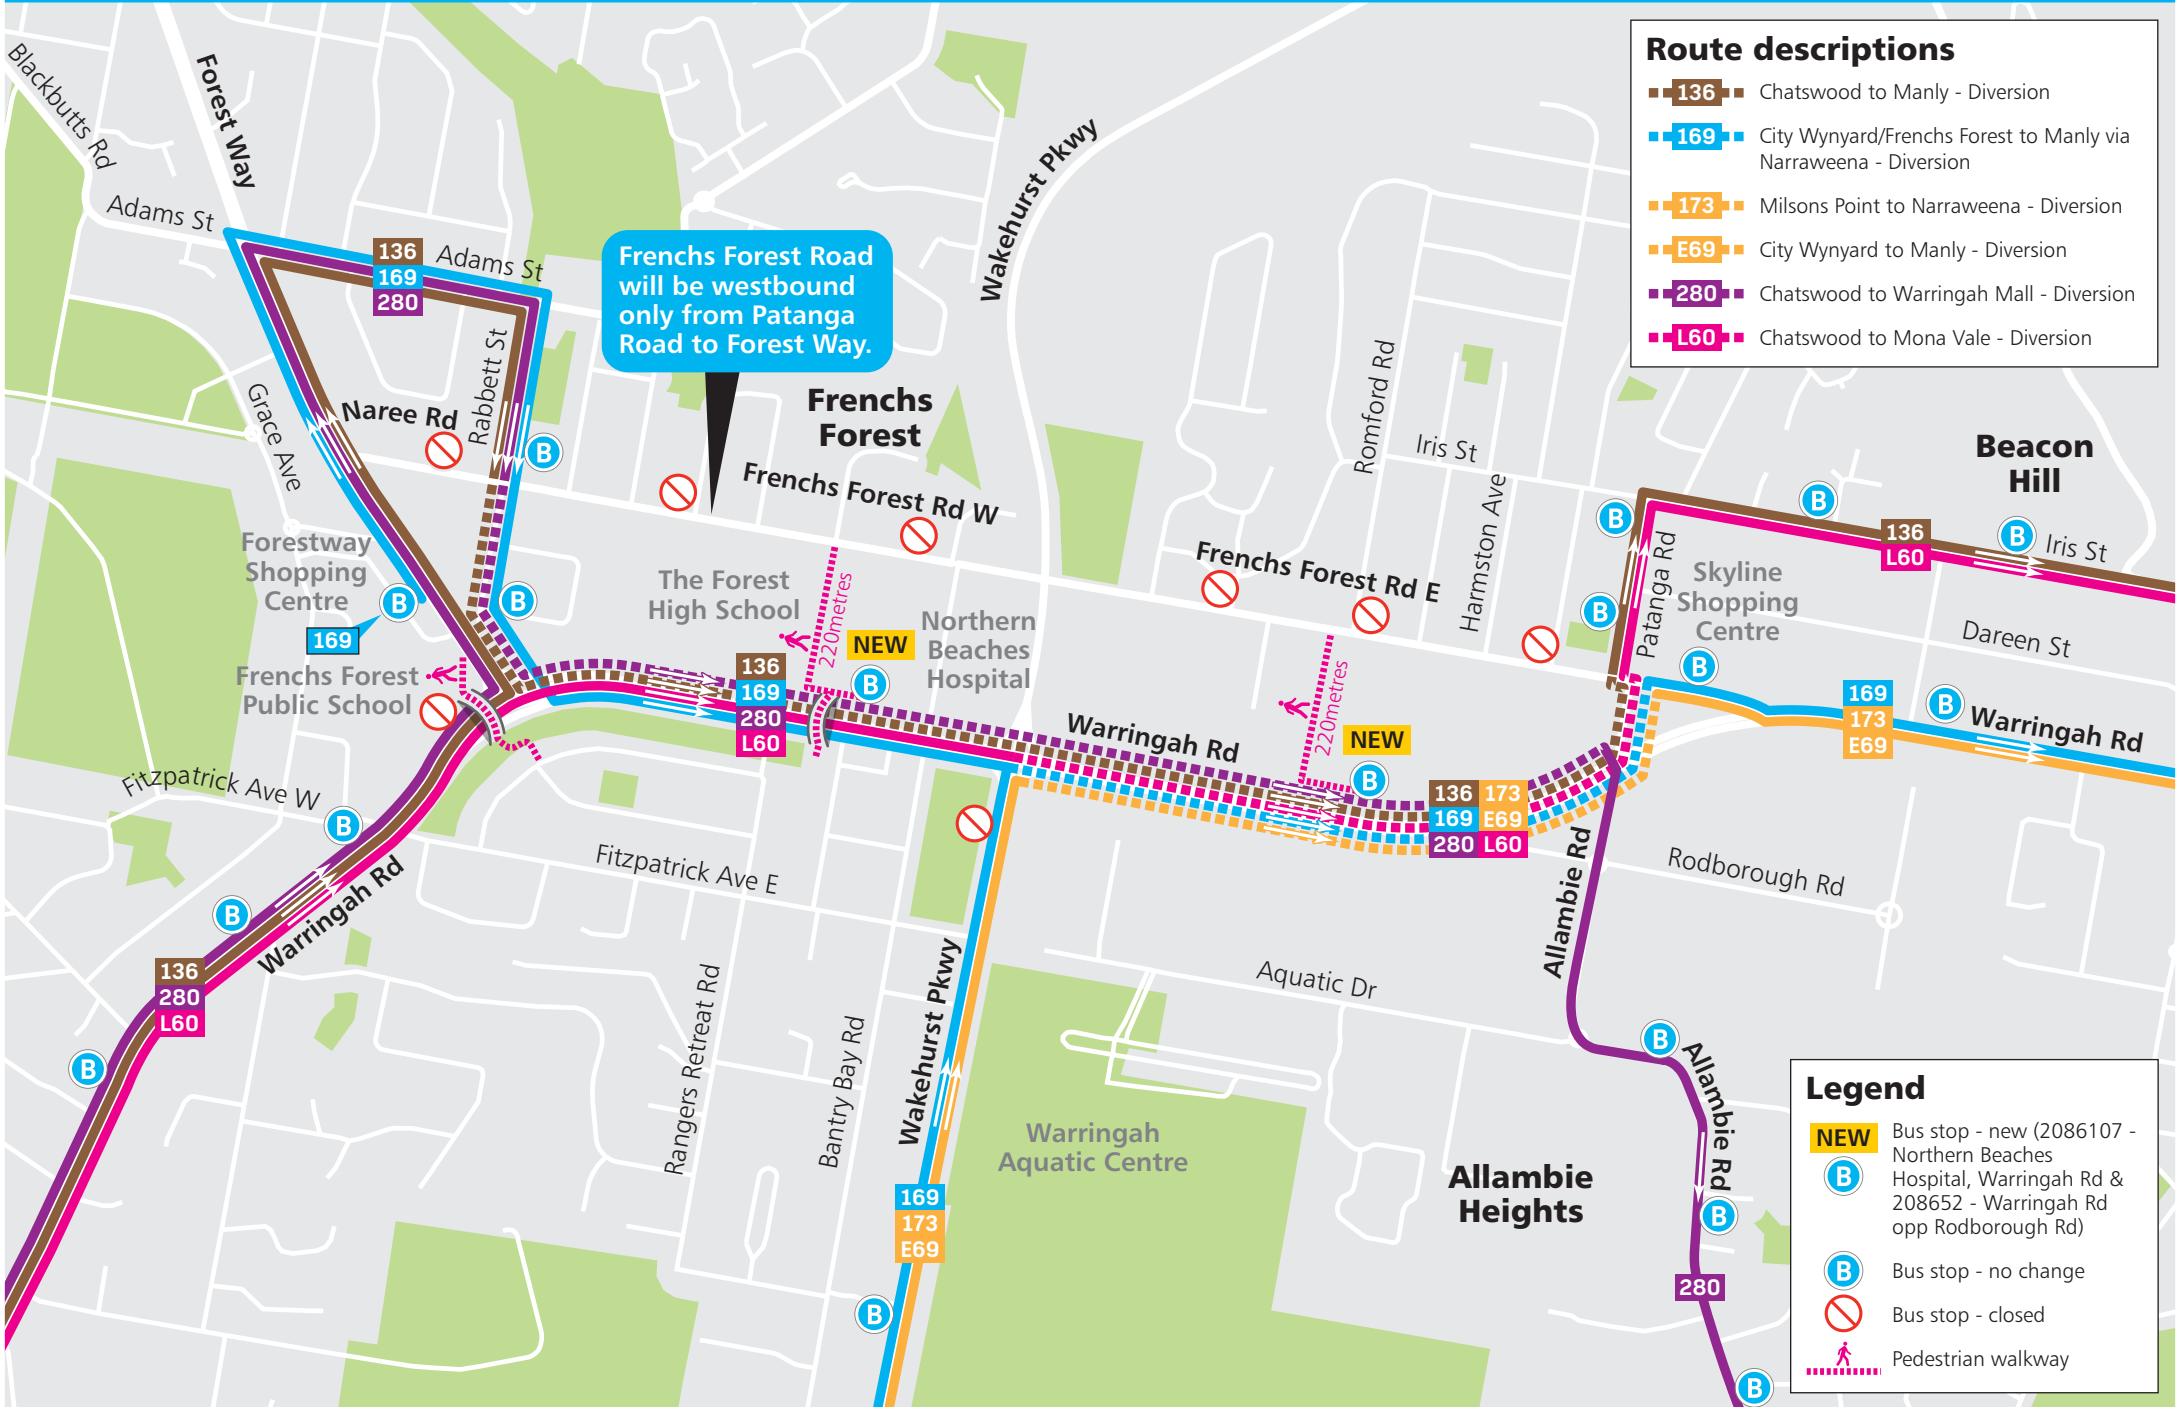

# Frenchs Forest Road Bus diversions

Eastbound services -  
from 20:00 Saturday 7 October 2017

Frenchs Forest Road will be westbound only from Patanga Road to Forest Way.

### Route descriptions

- 136** Chatswood to Manly - Diversion
- 169** City Wynyard/Frenchs Forest to Manly via Narraweena - Diversion
- 173** Milsons Point to Narraweena - Diversion
- E69** City Wynyard to Manly - Diversion
- 280** Chatswood to Warringah Mall - Diversion
- L60** Chatswood to Mona Vale - Diversion

### Legend

- NEW** Bus stop - new (2086107 - Northern Beaches Hospital, Warringah Rd & 208652 - Warringah Rd opp Rodborough Rd)
- B** Bus stop - no change
- ⊘** Bus stop - closed
- ⋯** Pedestrian walkway