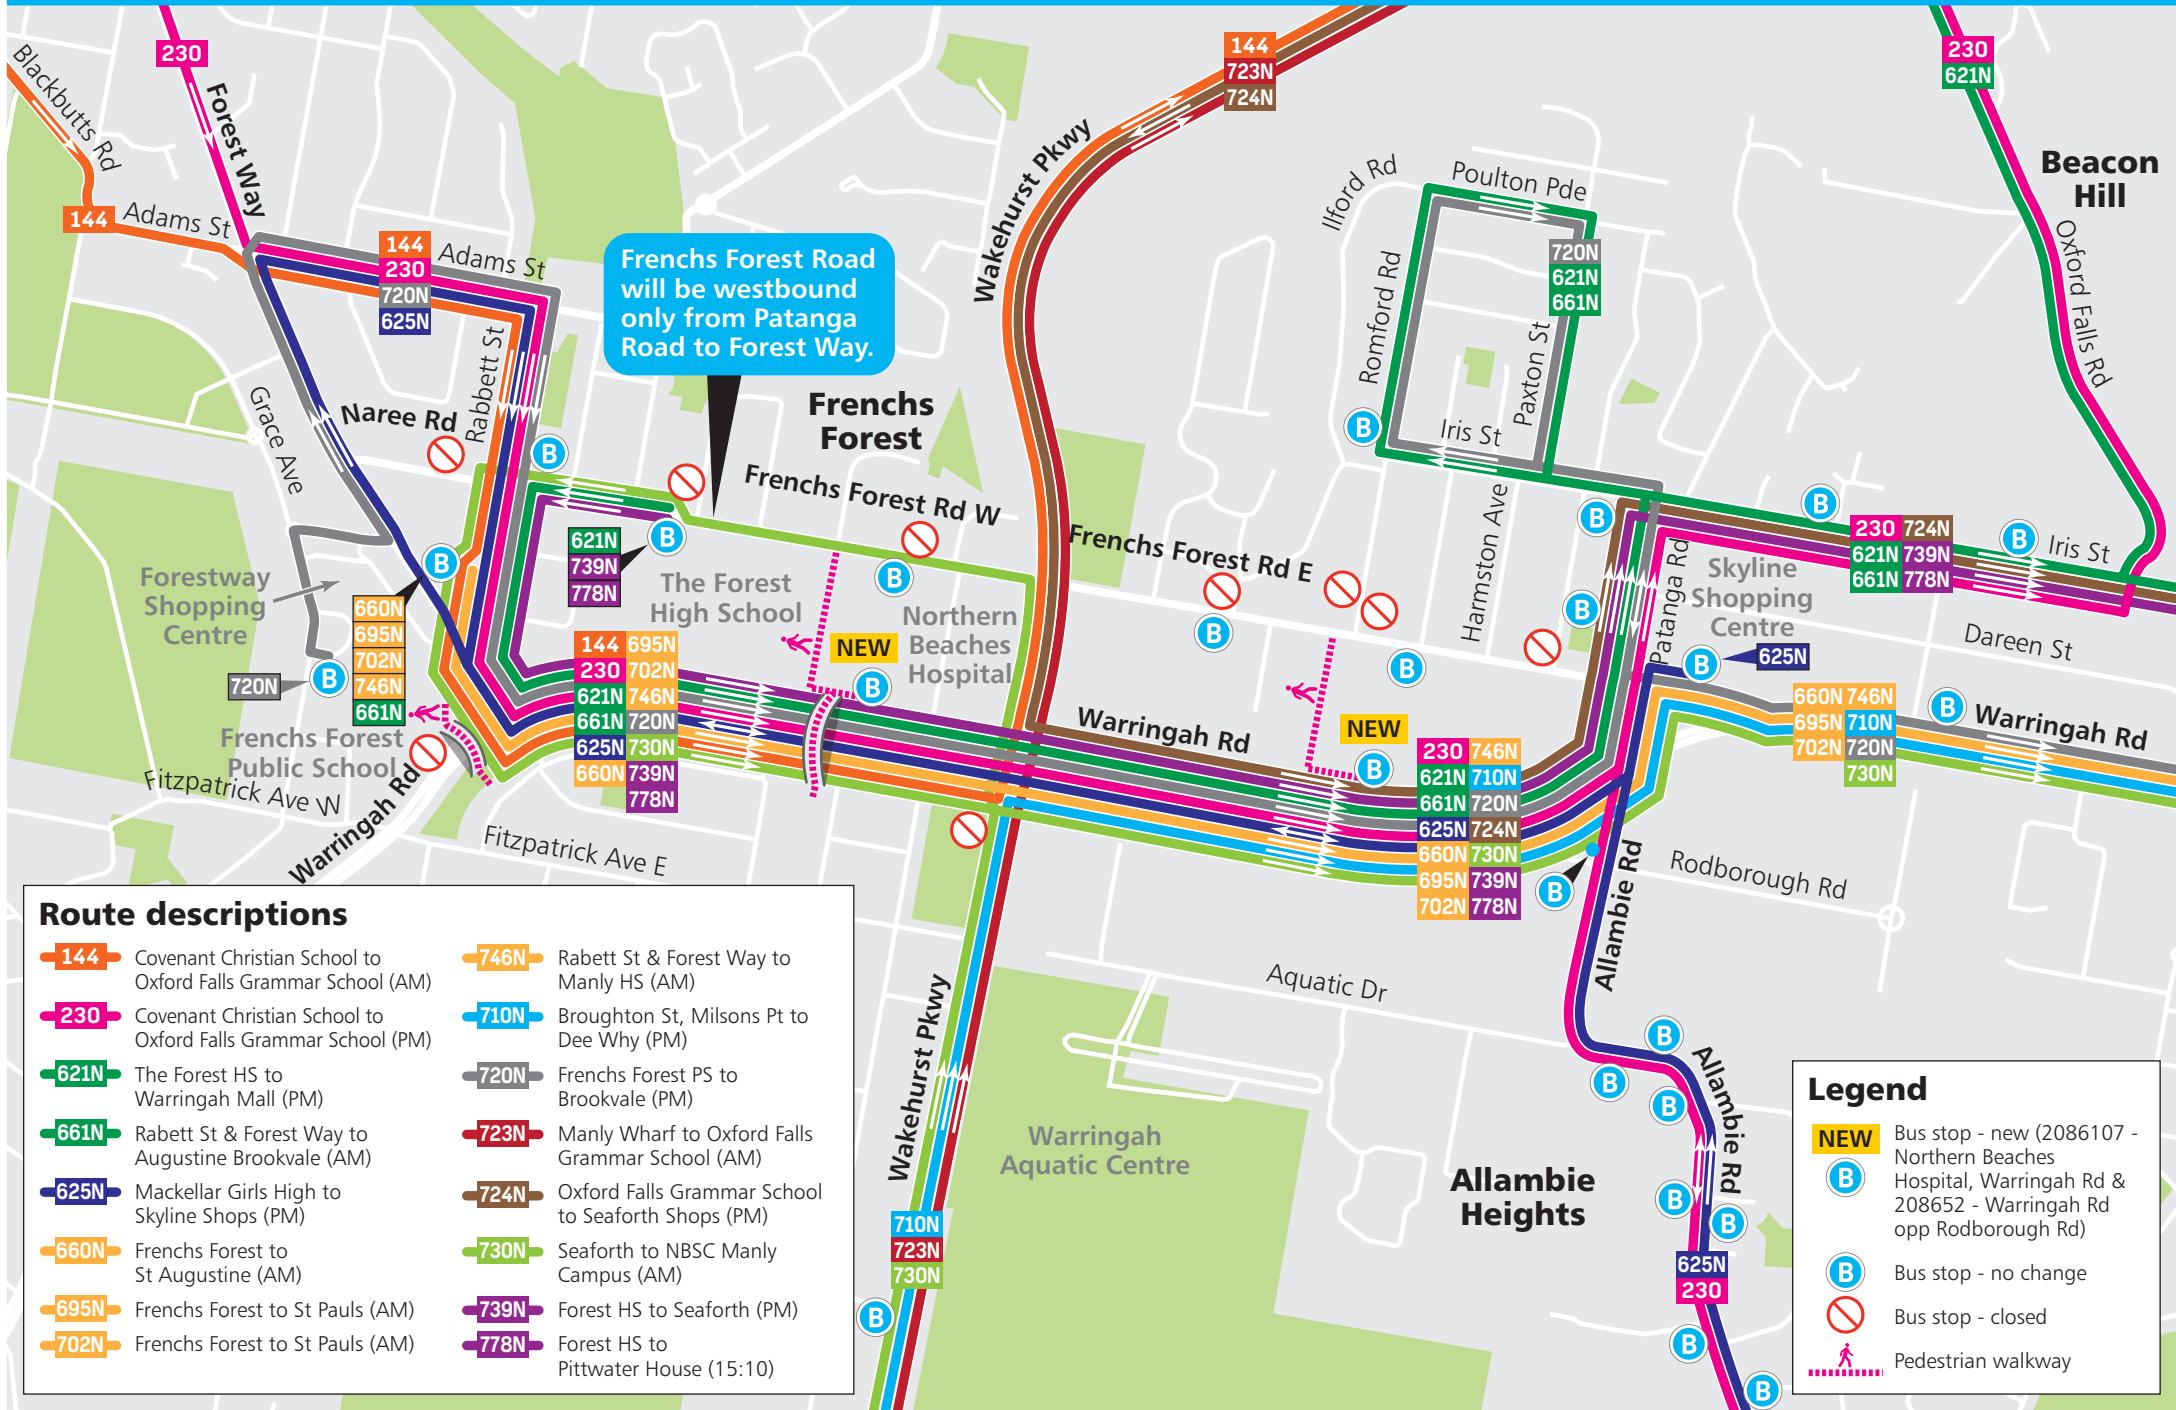

# Frenchs Forest Road Bus diversions

School Services - Eastbound -  
from Monday 9 October 2017

## Route descriptions

- |  |  |
|--|--|
| <b>144</b> Covenant Christian School to Oxford Falls Grammar School (AM) | <b>746N</b> Rabett St & Forest Way to Manly HS (AM)            |
| <b>230</b> Covenant Christian School to Oxford Falls Grammar School (PM) | <b>710N</b> Broughton St, Milsons Pt to Dee Why (PM)           |
| <b>621N</b> The Forest HS to Warringah Mall (PM)                         | <b>720N</b> Frenchs Forest PS to Brookvale (PM)                |
| <b>661N</b> Rabett St & Forest Way to Augustine Brookvale (AM)           | <b>723N</b> Manly Wharf to Oxford Falls Grammar School (AM)    |
| <b>625N</b> Mackellar Girls High to Skyline Shops (PM)                   | <b>724N</b> Oxford Falls Grammar School to Seaforth Shops (PM) |
| <b>660N</b> Frenchs Forest to St Augustine (AM)                          | <b>730N</b> Seaforth to NBSC Manly Campus (AM)                 |
| <b>695N</b> Frenchs Forest to St Pauls (AM)                              | <b>739N</b> Forest HS to Seaforth (PM)                         |
| <b>702N</b> Frenchs Forest to St Pauls (AM)                              | <b>778N</b> Forest HS to Pittwater House (15:10)               |

## Legend

- NEW** Bus stop - new (2086107 - Northern Beaches Hospital, Warringah Rd & 208652 - Warringah Rd opp Rodborough Rd)
- B** Bus stop - no change
- Bus stop - closed
- Pedestrian walkway