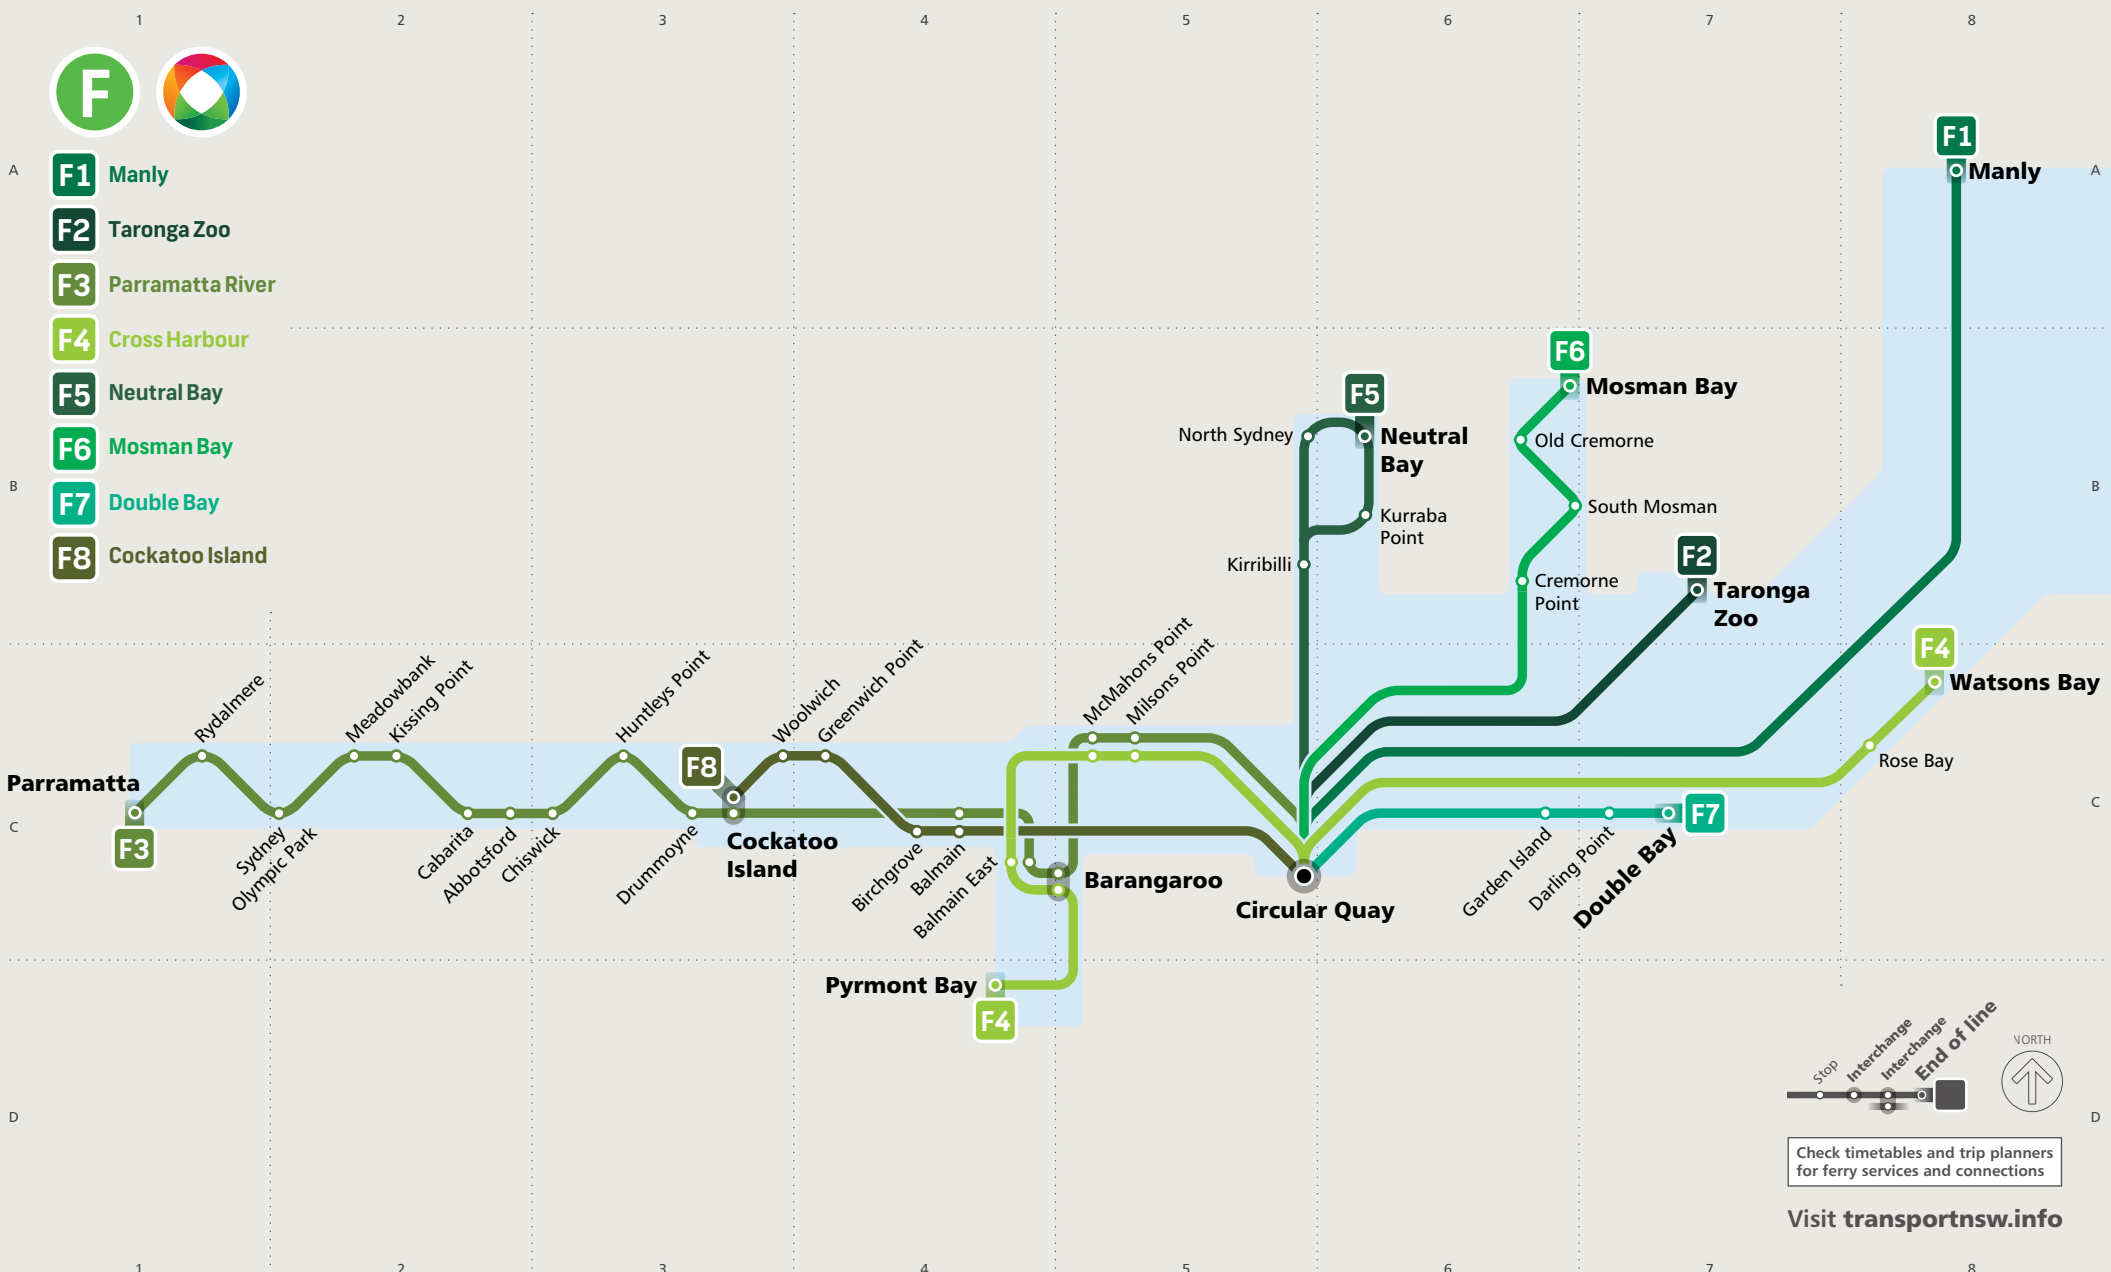

Sydney Ferries Network

Check timetables and trip planners for ferry services and connections

Visit transportnsw.info

Sydney Ferries Network Key

Key

 Wheelchair access
Assistance may be required at low tide

The following Sydney Ferries Network information includes an alphabetical list of wharves, its map grid references, wheelchair access and connecting ferry service details where applicable.

Abbotsford	C2	
Balmain	C4	
Balmain East	C4	
Barangaroo	C5	
Birchgrove	C4	
Cabarita	C2	
Chiswick	C3	
Circular Quay	C5	
Cockatoo Island	C3	
Cremorne Point	B6	
Darling Point	C7	
Double Bay	C7	
Drummoyne	C3	
Garden Island	C6	
Greenwich Point	C4	
Huntleys Point	C3	
Kirribilli	B5	
Kissing Point	C2	
Kurraba Point	B6	
Manly	A8	

McMahons Point	C5	
Meadowbank	C2	
Milsons Point	C5	
Mosman Bay	B6	
Neutral Bay	B6	
North Sydney	B5	
Old Cremorne	B6	
Parramatta	C1	
Pyrmont Bay	D4	
Rose Bay	C8	
Rydalmere	C1	
South Mosman	B6	
Sydney Olympic Park	C2	
Taronga Zoo	B7	
Watsons Bay	C8	
Woolwich	C3	