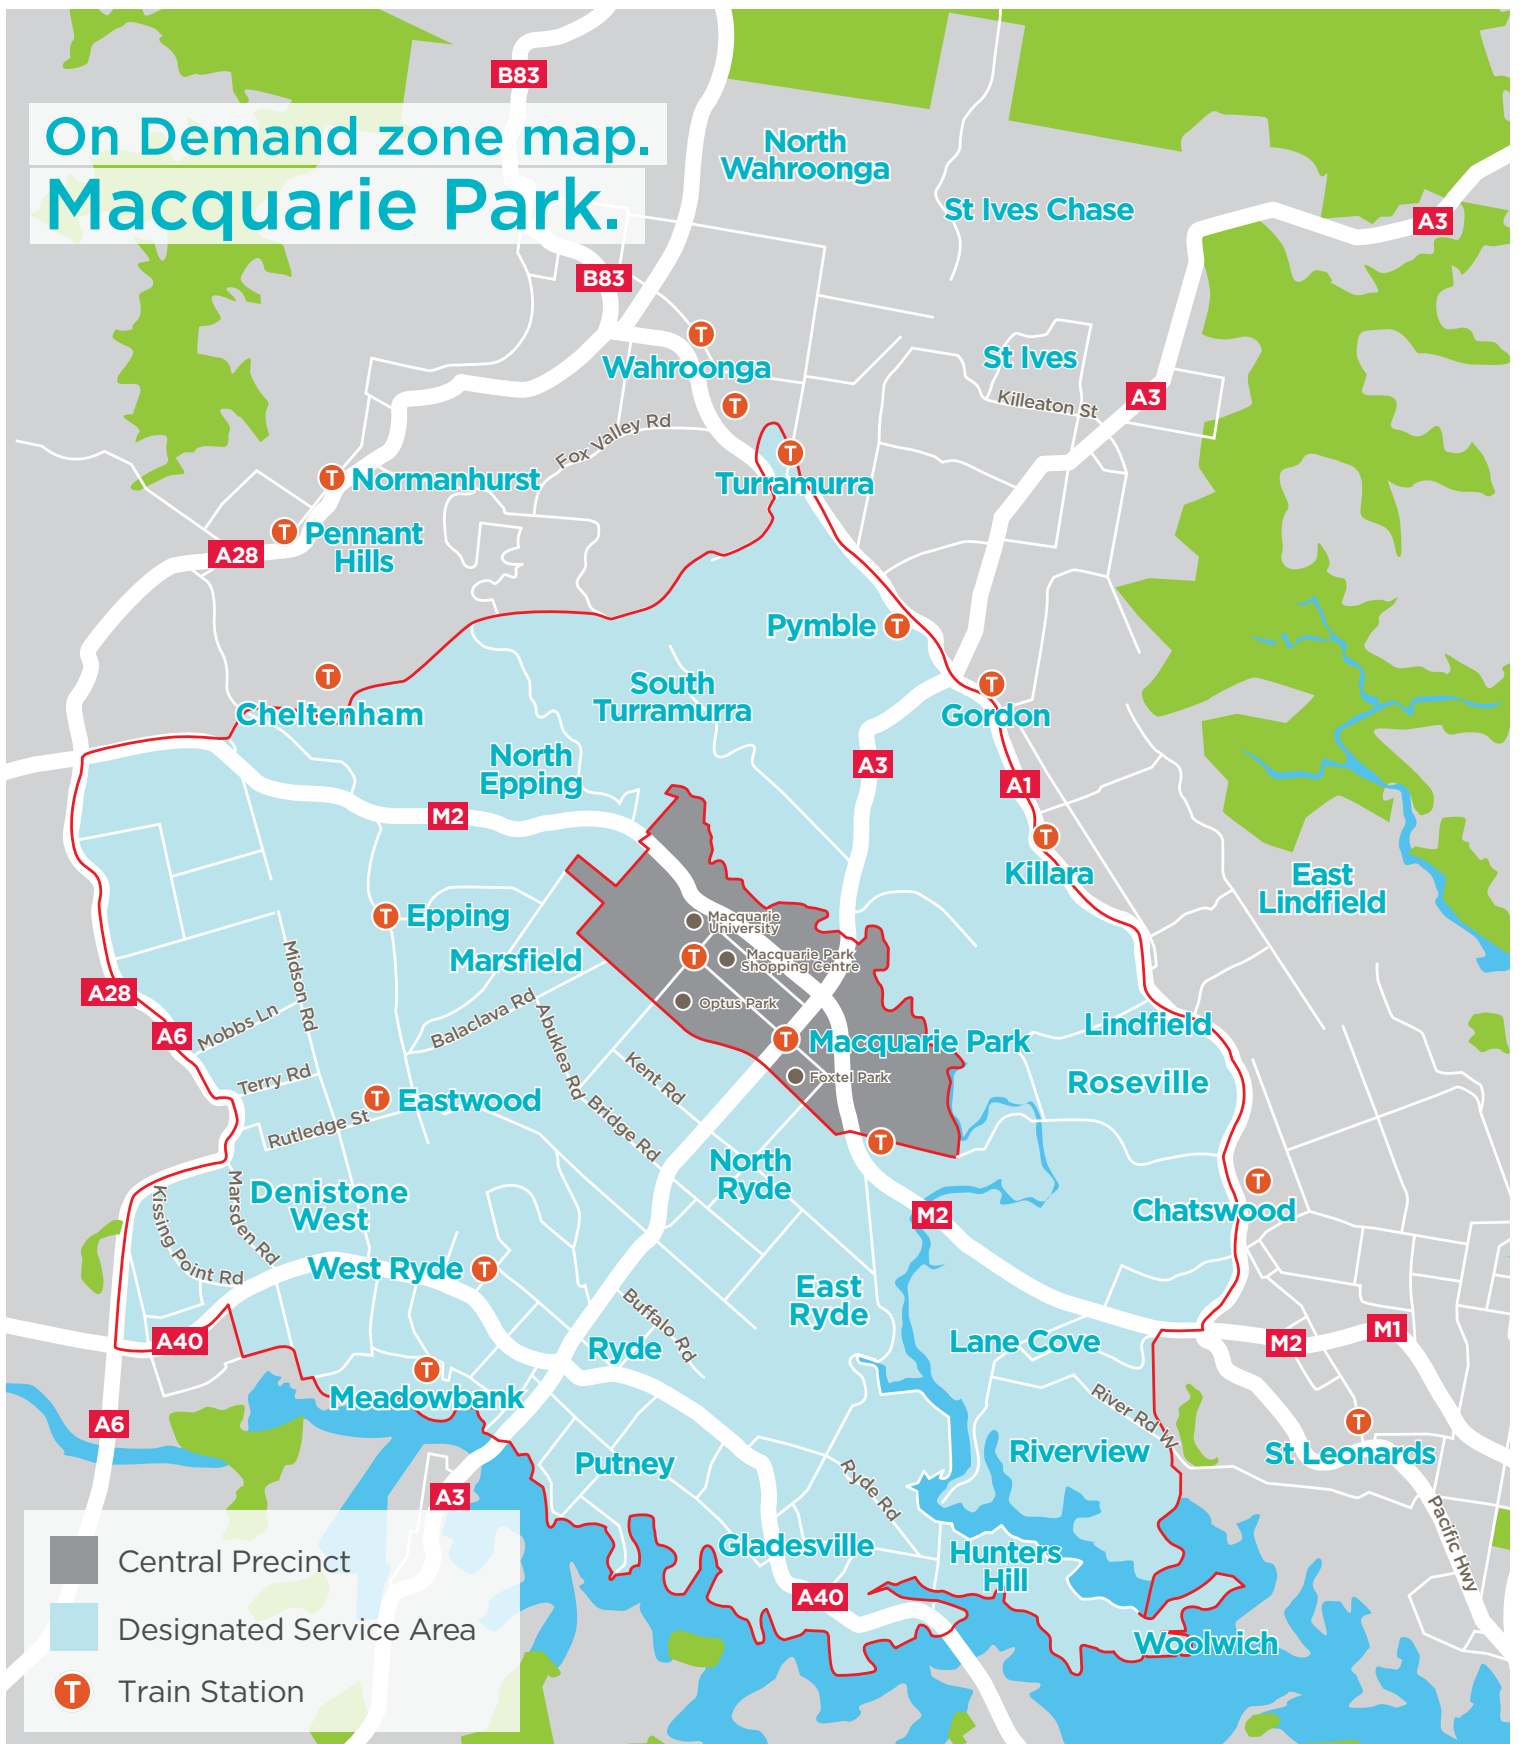

# On Demand zone map. Macquarie Park.

## Suburbs covered are:

Fully enclosed: Beecroft, Chatswood West, Cheltenham, Denistone, Denistone East, Denistone West, East Lindfield, East Ryde, Eastwood, Epping, Gladesville, Gordon, Henley, Hunters Hill, Huntleys Cove, Huntleys Point, Killara, Lane Cove West, Lindfield, Macquarie Park, Marsfield, Meadowbank, Melrose Park, North Epping, North Ryde, Putney, Pymble, Riverview, Roseville Chase, Ryde, South Turramurra, Tennyson Point, Turramurra, Warrabee, West Pymble and West Ryde.

Partially enclosed: Carlingford, Chatswood, Ermington, Lane Cove, Normanhurst, North Turramurra, North Wahroonga, Pennant Hills, Roseville, St Ives, St Ives Chase, Thornleigh and Wahroonga.