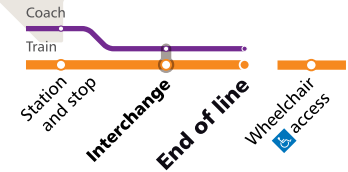

Regional Trains and Coaches Western NSW

Effective from 26 November 2017

Copyright © 2017 Transport for NSW