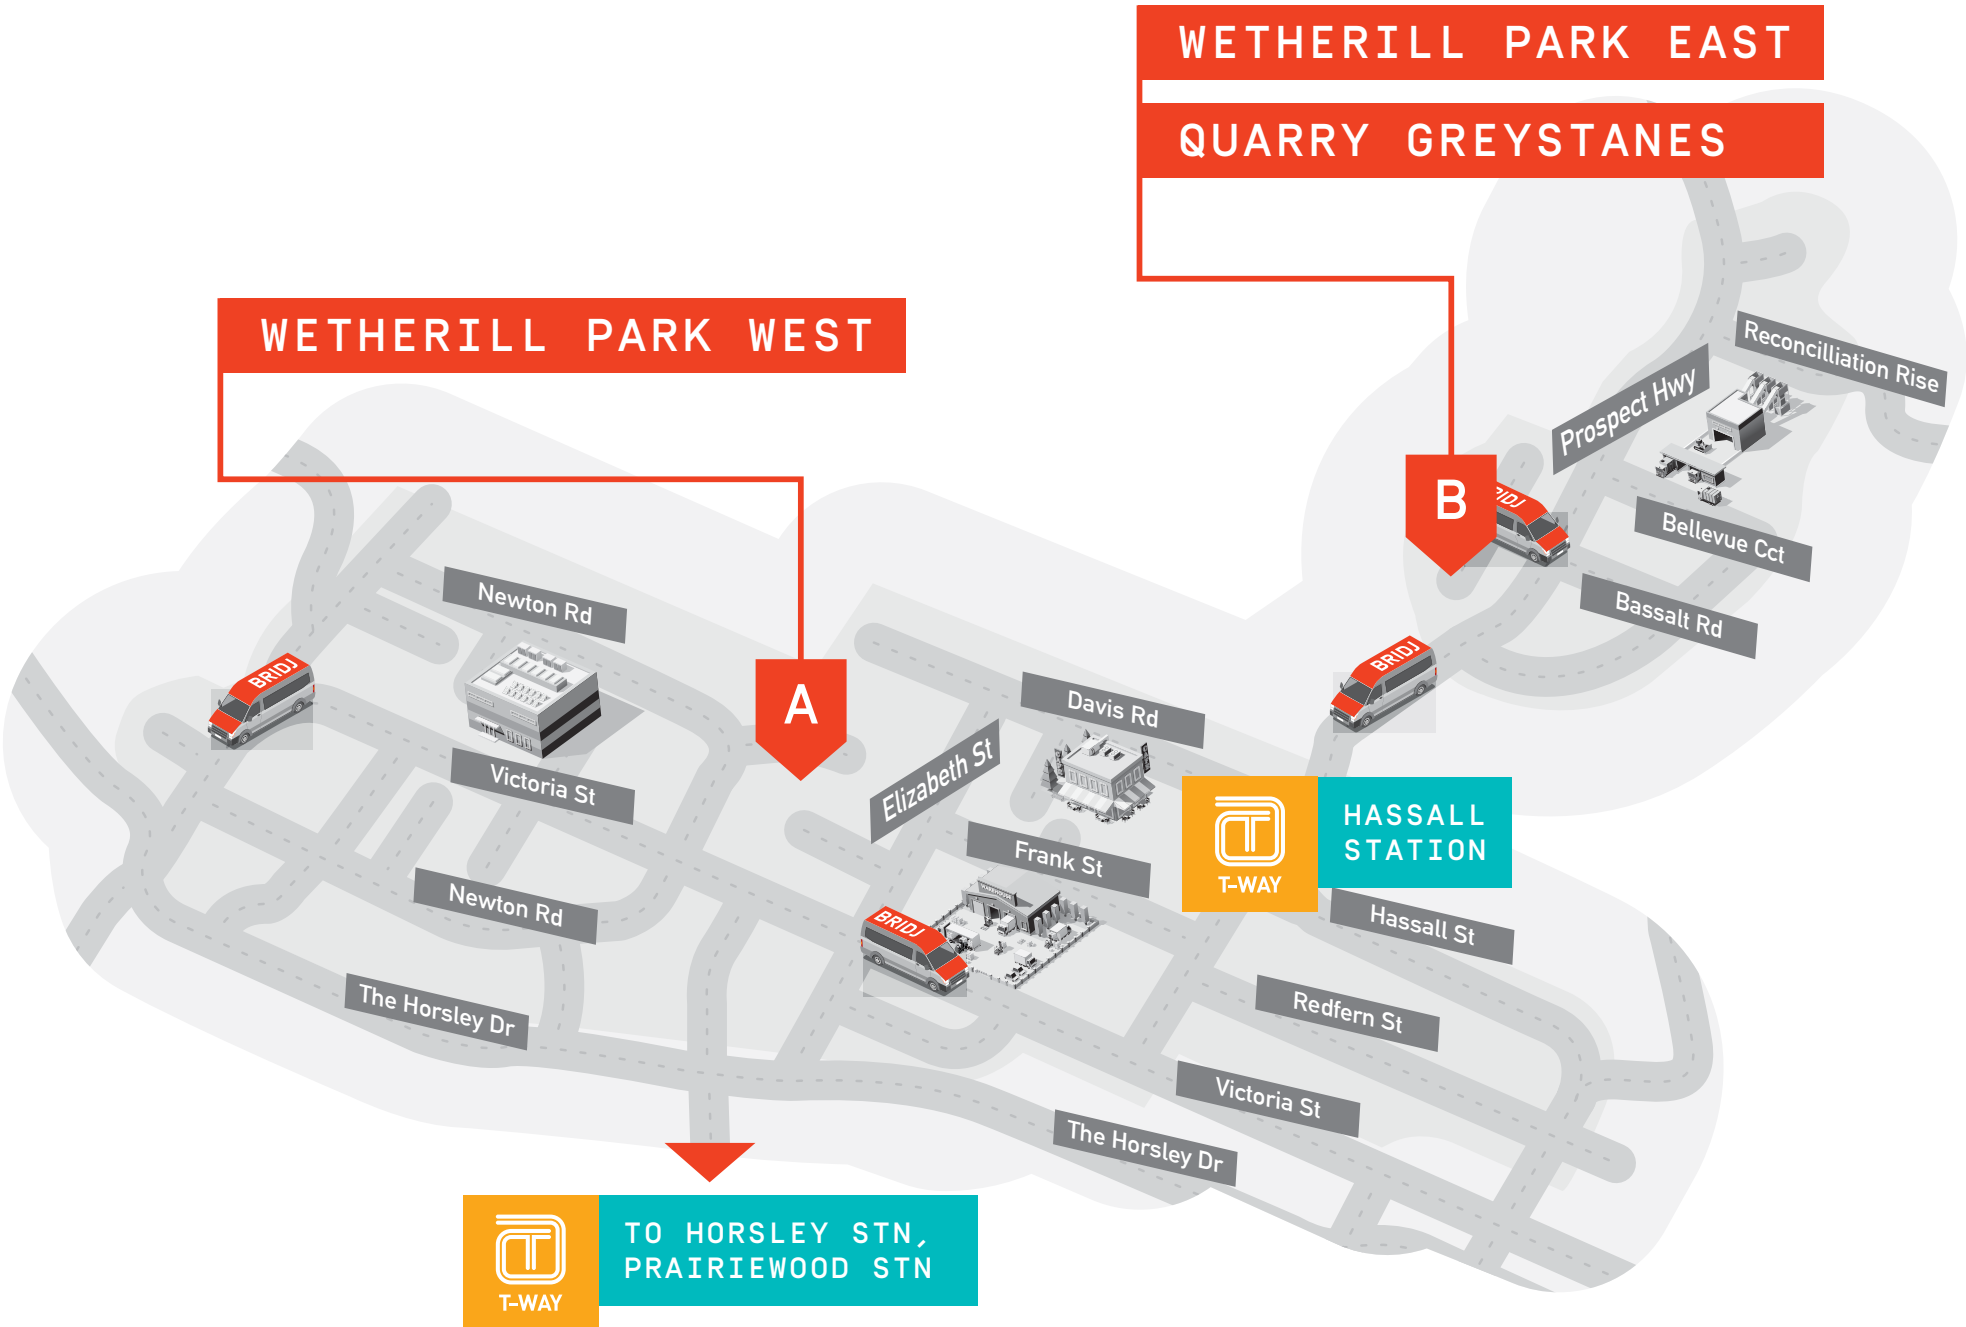

WETHERILL PARK EAST

QUARRY GREYSTANES

WETHERILL PARK WEST

TO HORSLEY STN,
PRAIRIEWOOD STN

HASSALL
STATION