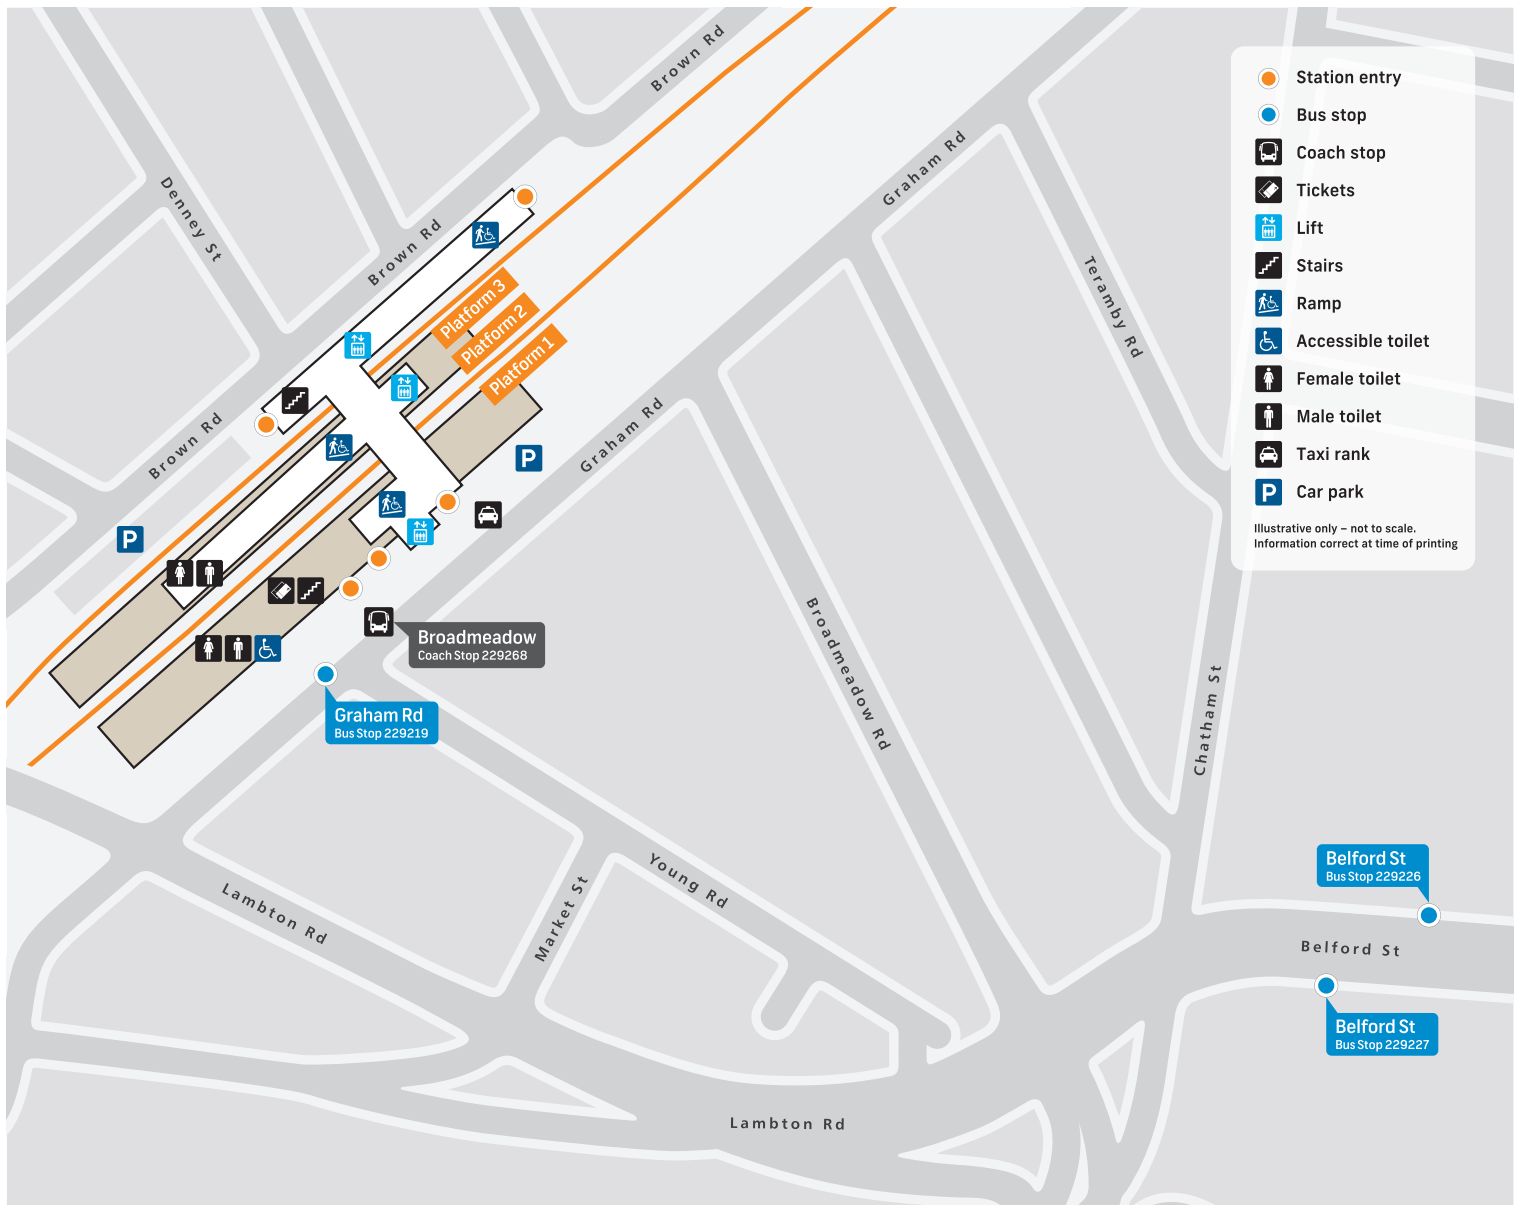

Broadmeadow Station Public Transport Map

- Station entry
 - Bus stop
 - Coach stop
 - Tickets
 - Lift
 - Stairs
 - Ramp
 - Accessible toilet
 - Female toilet
 - Male toilet
 - Taxi rank
 - Car park
- Illustrative only – not to scale.
Information correct at time of printing

- Sydney
- Newcastle
- North Western NSW
- North Coast NSW

North Coast NSW
Coach Stop: 229268
135 Taree

Graham Rd	Belford St	Belford St
Stop no. 229219	Stop no. 229226	Stop no. 229227
21 Newcastle	13 Queens Wharf	13 Glendale
25 Charlestown	21 Newcastle	21 Broadmeadow
27 Wallsend	23 Newcastle East	23 Wallsend
28 Mount Hutton	26 Newcastle Interchange	26 Wallsend
28 Newcastle Interchange	28 Newcastle Interchange	28 Mount Hutton
	267 Newcastle	267 West Wallsend

Going to the Hospital?
Catch the **13 Glendale** or **26 Wallsend** bus from **Belford St** to the **John Hunter Hospital**.

Going to the University?
Catch the **27 Wallsend** bus from **Graham Rd** to the University of Newcastle **Callaghan Campus**.
Catch the **13 Queens Wharf** bus from **Belford St** to the University of Newcastle **City Campus**.