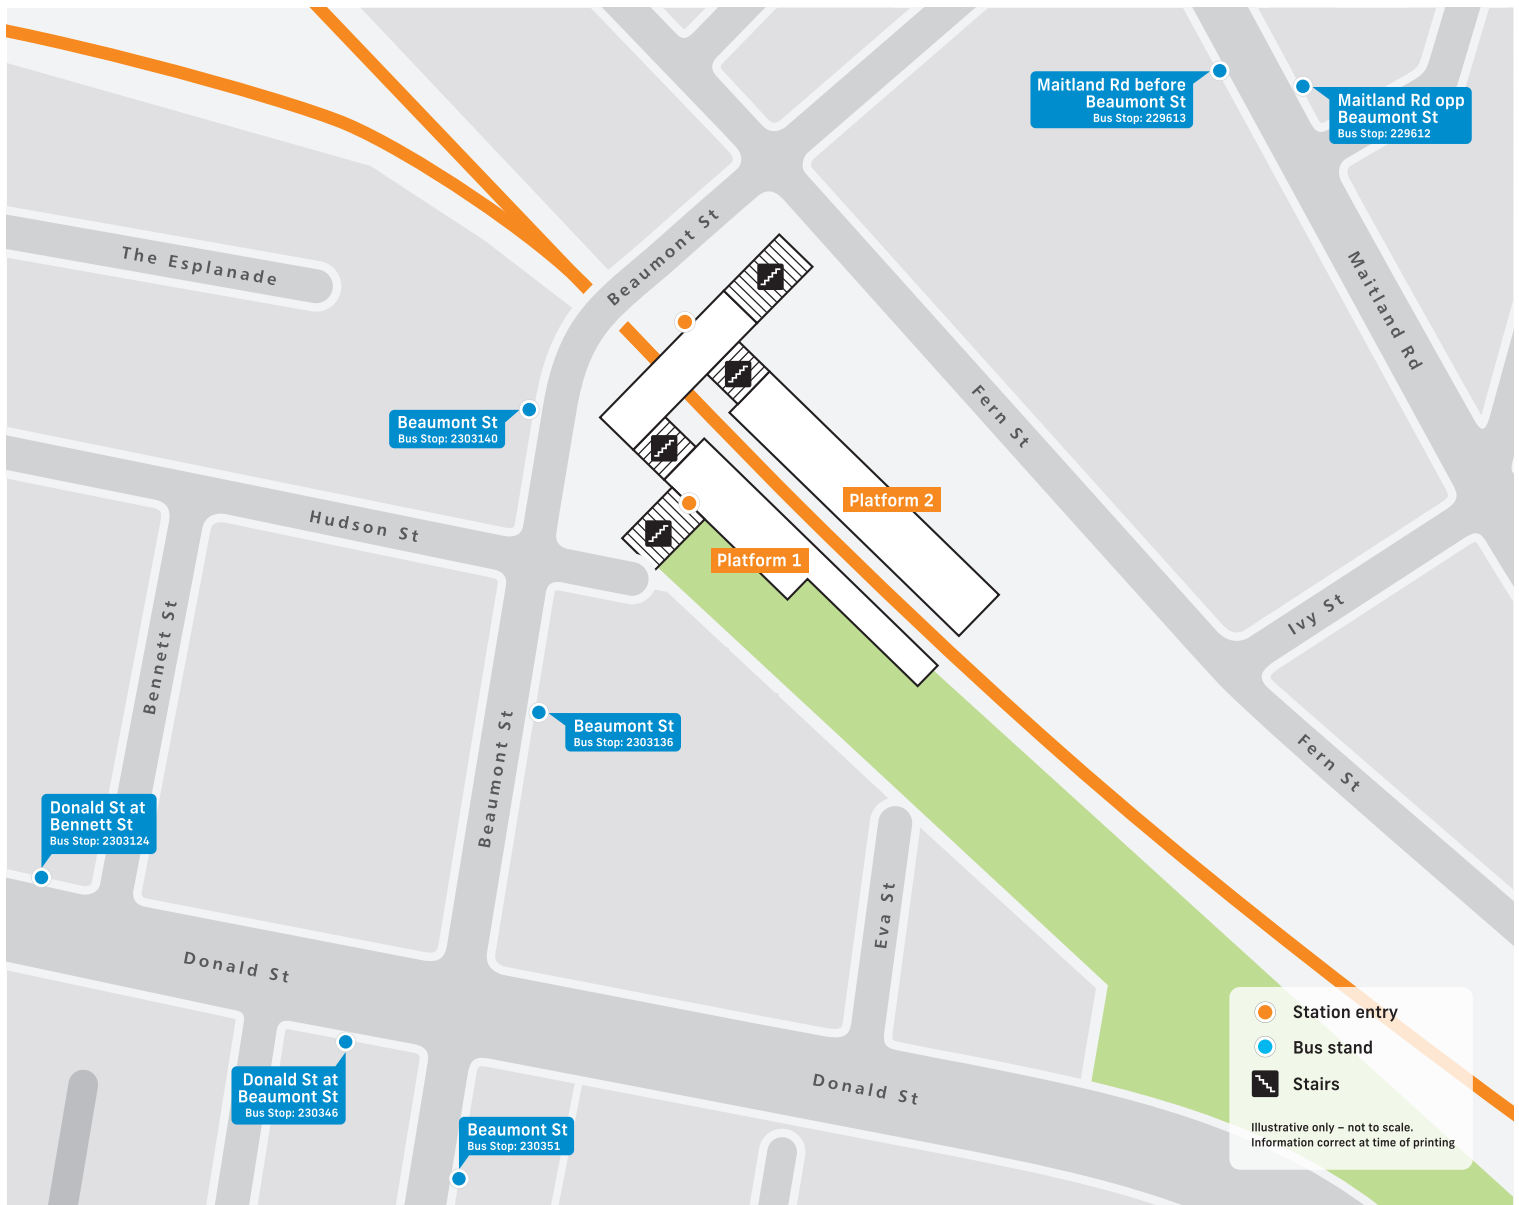

Hamilton Station Public Transport Map

T	Sydney
	Hunter
	Newcastle
	Newcastle

B	Beaumont St
	Stop no: 2303140
	Friday and Saturday nights only
11	Jesmond
55N	Stockton
Beaumont St	
Stop no: 2303136	
Friday and Saturday nights only	
13	Glendale
Donald St at Beaumont St	
Stop no: 230346	
12	Maryland

Beaumont St	
Stop no: 230351	
Friday and Saturday nights only	
13	Glendale
Donald St at Bennett St	
Stop no: 2303124	
12	Merewether Beach
Maitland Rd opp Beaumont St	
Stop no: 229612	
11	Newcastle
138	Newcastle
140	Newcastle Interchange

Maitland Rd before Beaumont St	
Stop no: 229613	
11	Charlestown
130	Fingal Bay
131	Fingal Bay
138	Lemon Tree Passage
140	Raymond Terrace
160	Cessnock

For more information
transportnsw.info