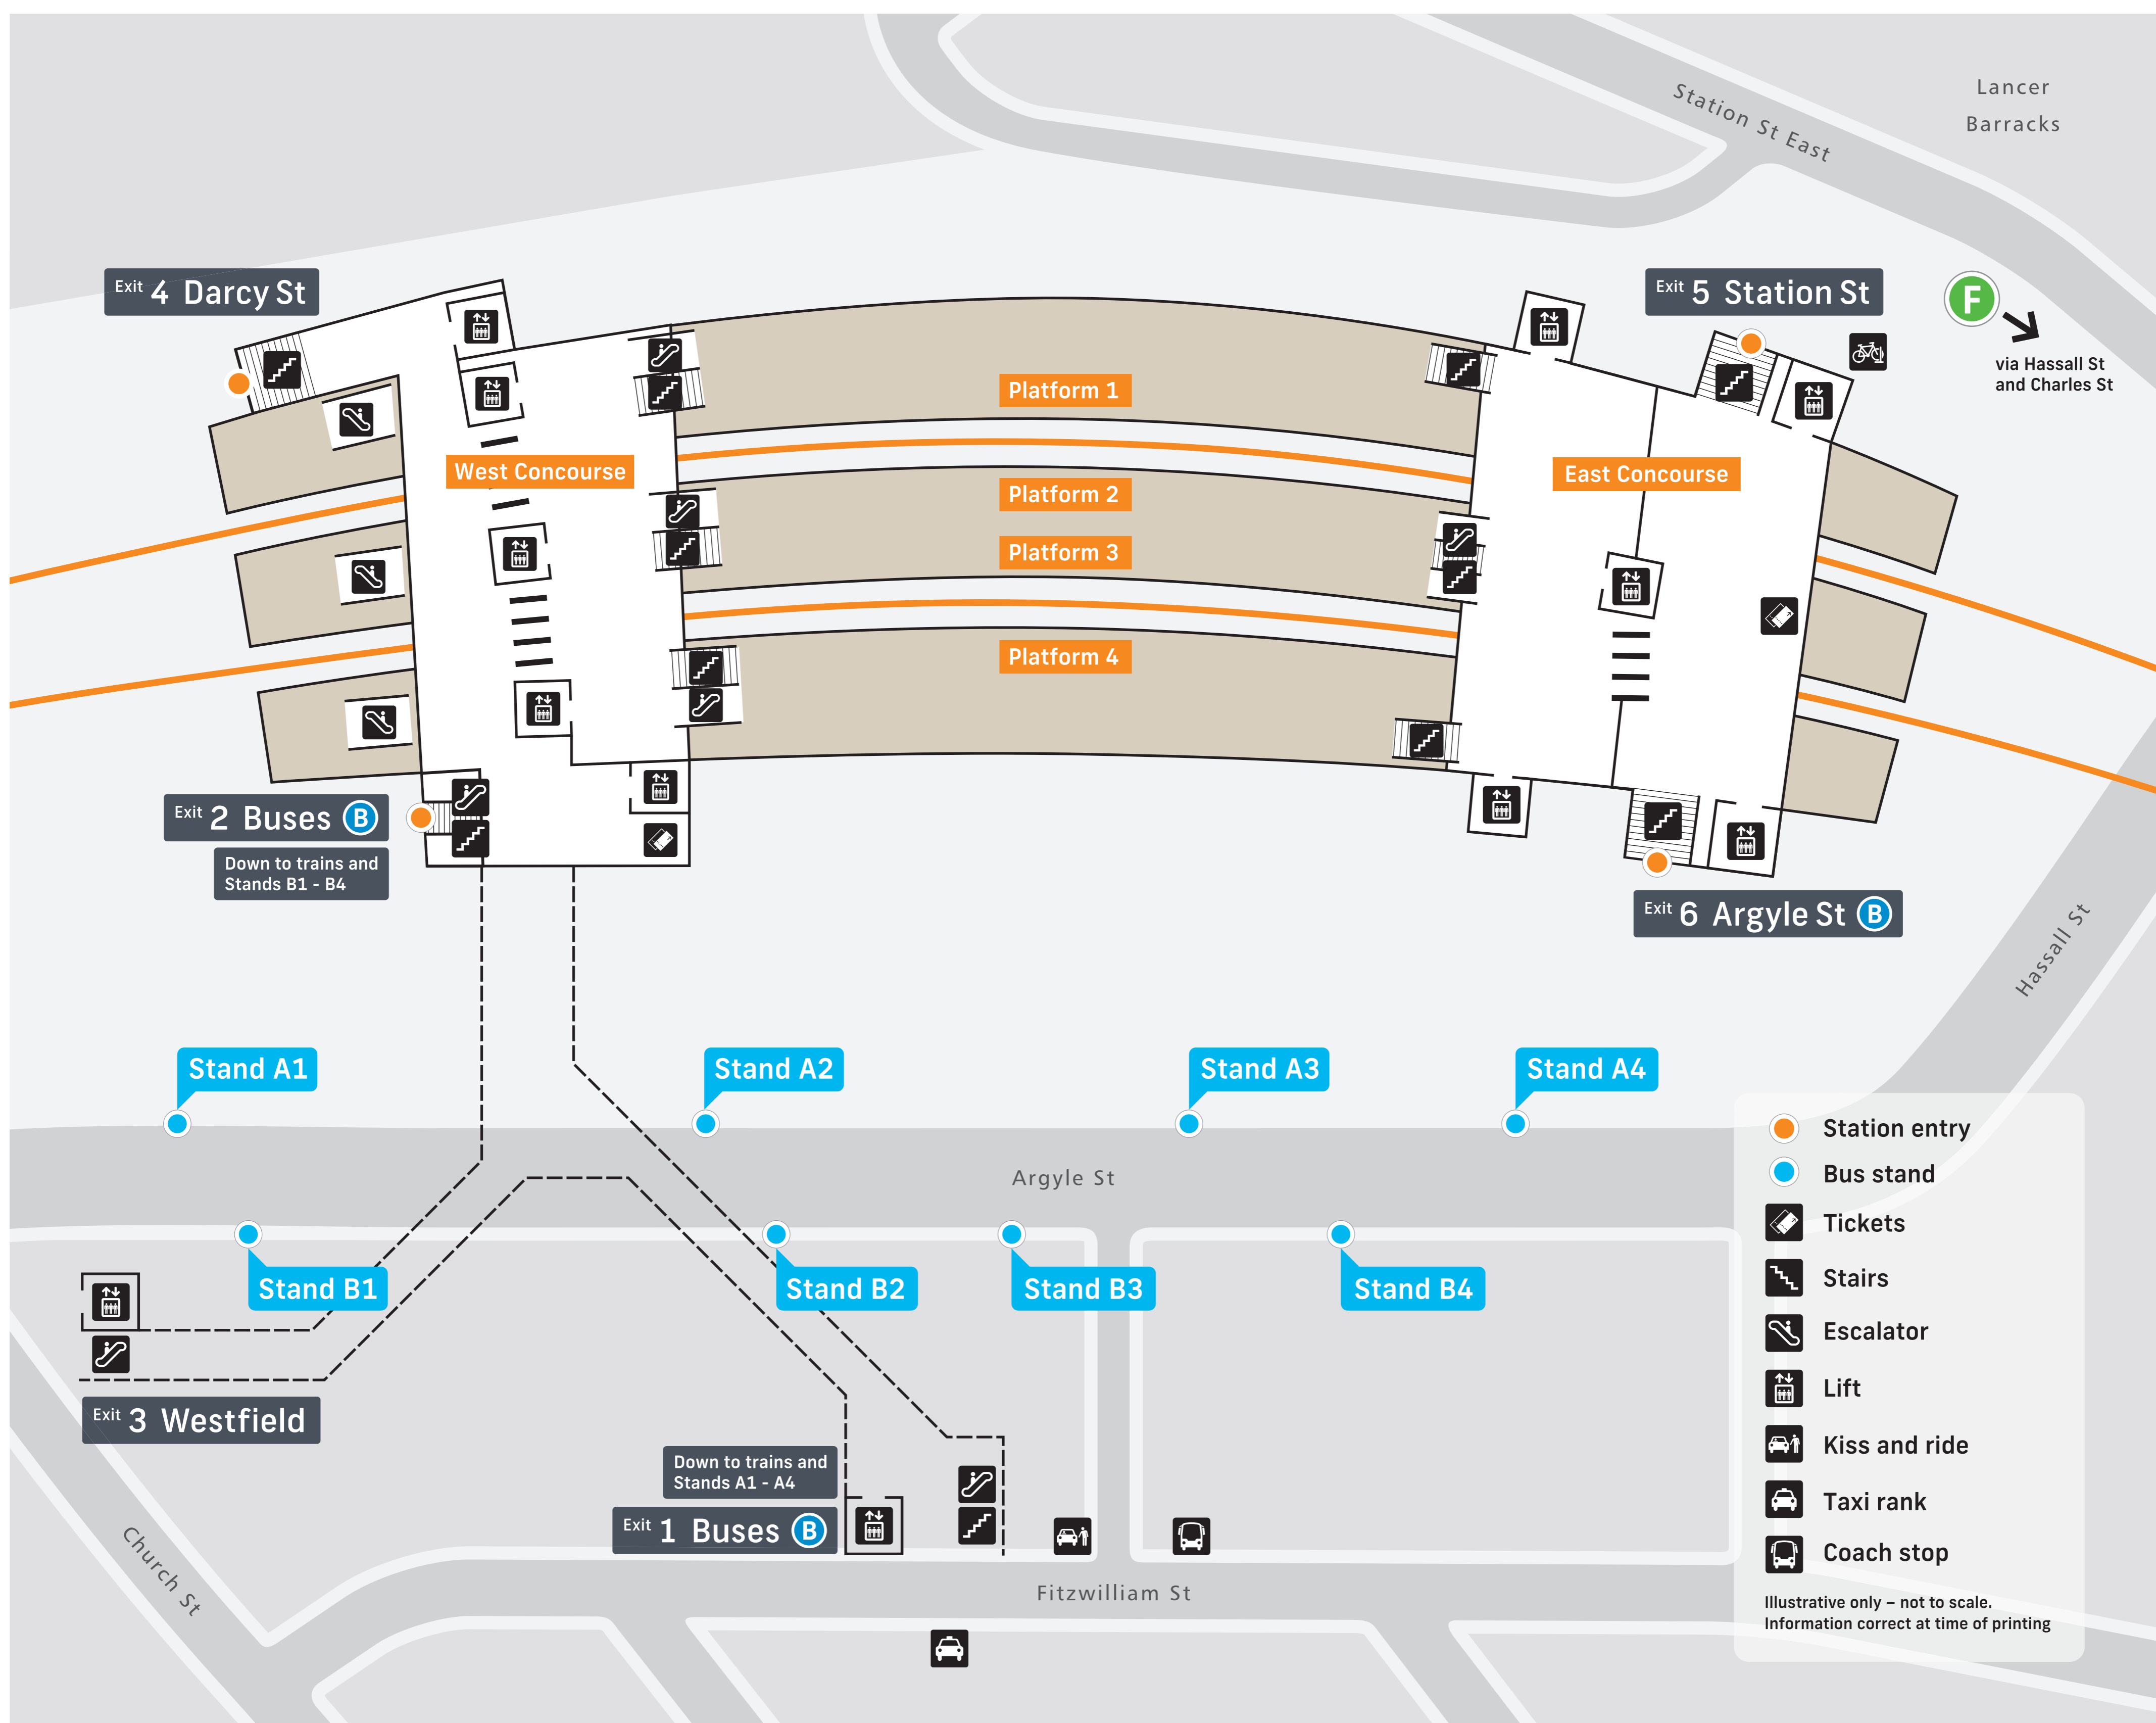

# Parramatta Station Public Transport Map

- T**
  - T1** North Shore, Northern & Western Line
    - North Shore
    - Northern
    - Richmond
  - T2** Inner West & Leppington Line
    - City
  - T5** Cumberland Line
    - Leppington
    - Richmond
- Blue Mountains**
- Western NSW**

<b>B</b>	
<b>Stand A1</b> Stop no. 2150114 Arrivals only	<b>Stand A3</b> Stop no. 2150121 After 21:00 these services depart Stand A2
<b>Stand A2</b> Stop no. 2150111	<b>Stand A4</b> Stop no. 2150138 After 21:00 these services depart Stand A2
<b>Stand B1</b> Stop no. 2150106 After 21:00 these services depart Stand B2	<b>Stand B3</b> Stop no. 2150119 Arrivals only
<b>Stand B2</b> Stop no. 2150107	<b>Stand B4</b> Stop no. 2150109 After 21:00 these services depart Stand B2

520 City Circular Quay	906 Fairfield	700 Blacktown
521 Eastwood	907 Bankstown	705 Blacktown
523 West Ryde	909 Bankstown	708 Constitution Hill
524 Ryde	M91 Hurstville	711 Blacktown
525 Burwood		T60 Castle Hill
545 Macquarie Park	<b>Stand B2</b>	T61 Blacktown
829 North Parramatta	Stop no. 2150107	T62 Castle Hill
M52 City Circular Quay	802 Liverpool	T63 Rouse Hill Town Centre
	804 Liverpool	T64 Rouse Hill Town Centre
	806 Liverpool	T65 Rouse Hill Town Centre
	810 Merrylands	T66 Rouse Hill
	810X Merrylands	
	811 Pemulwuy	
	811X Pemulwuy	
	829 North Parramatta	
	N60 Fairfield	
	N70 Penrith	
	N71 Richmond	
	T80 Liverpool	