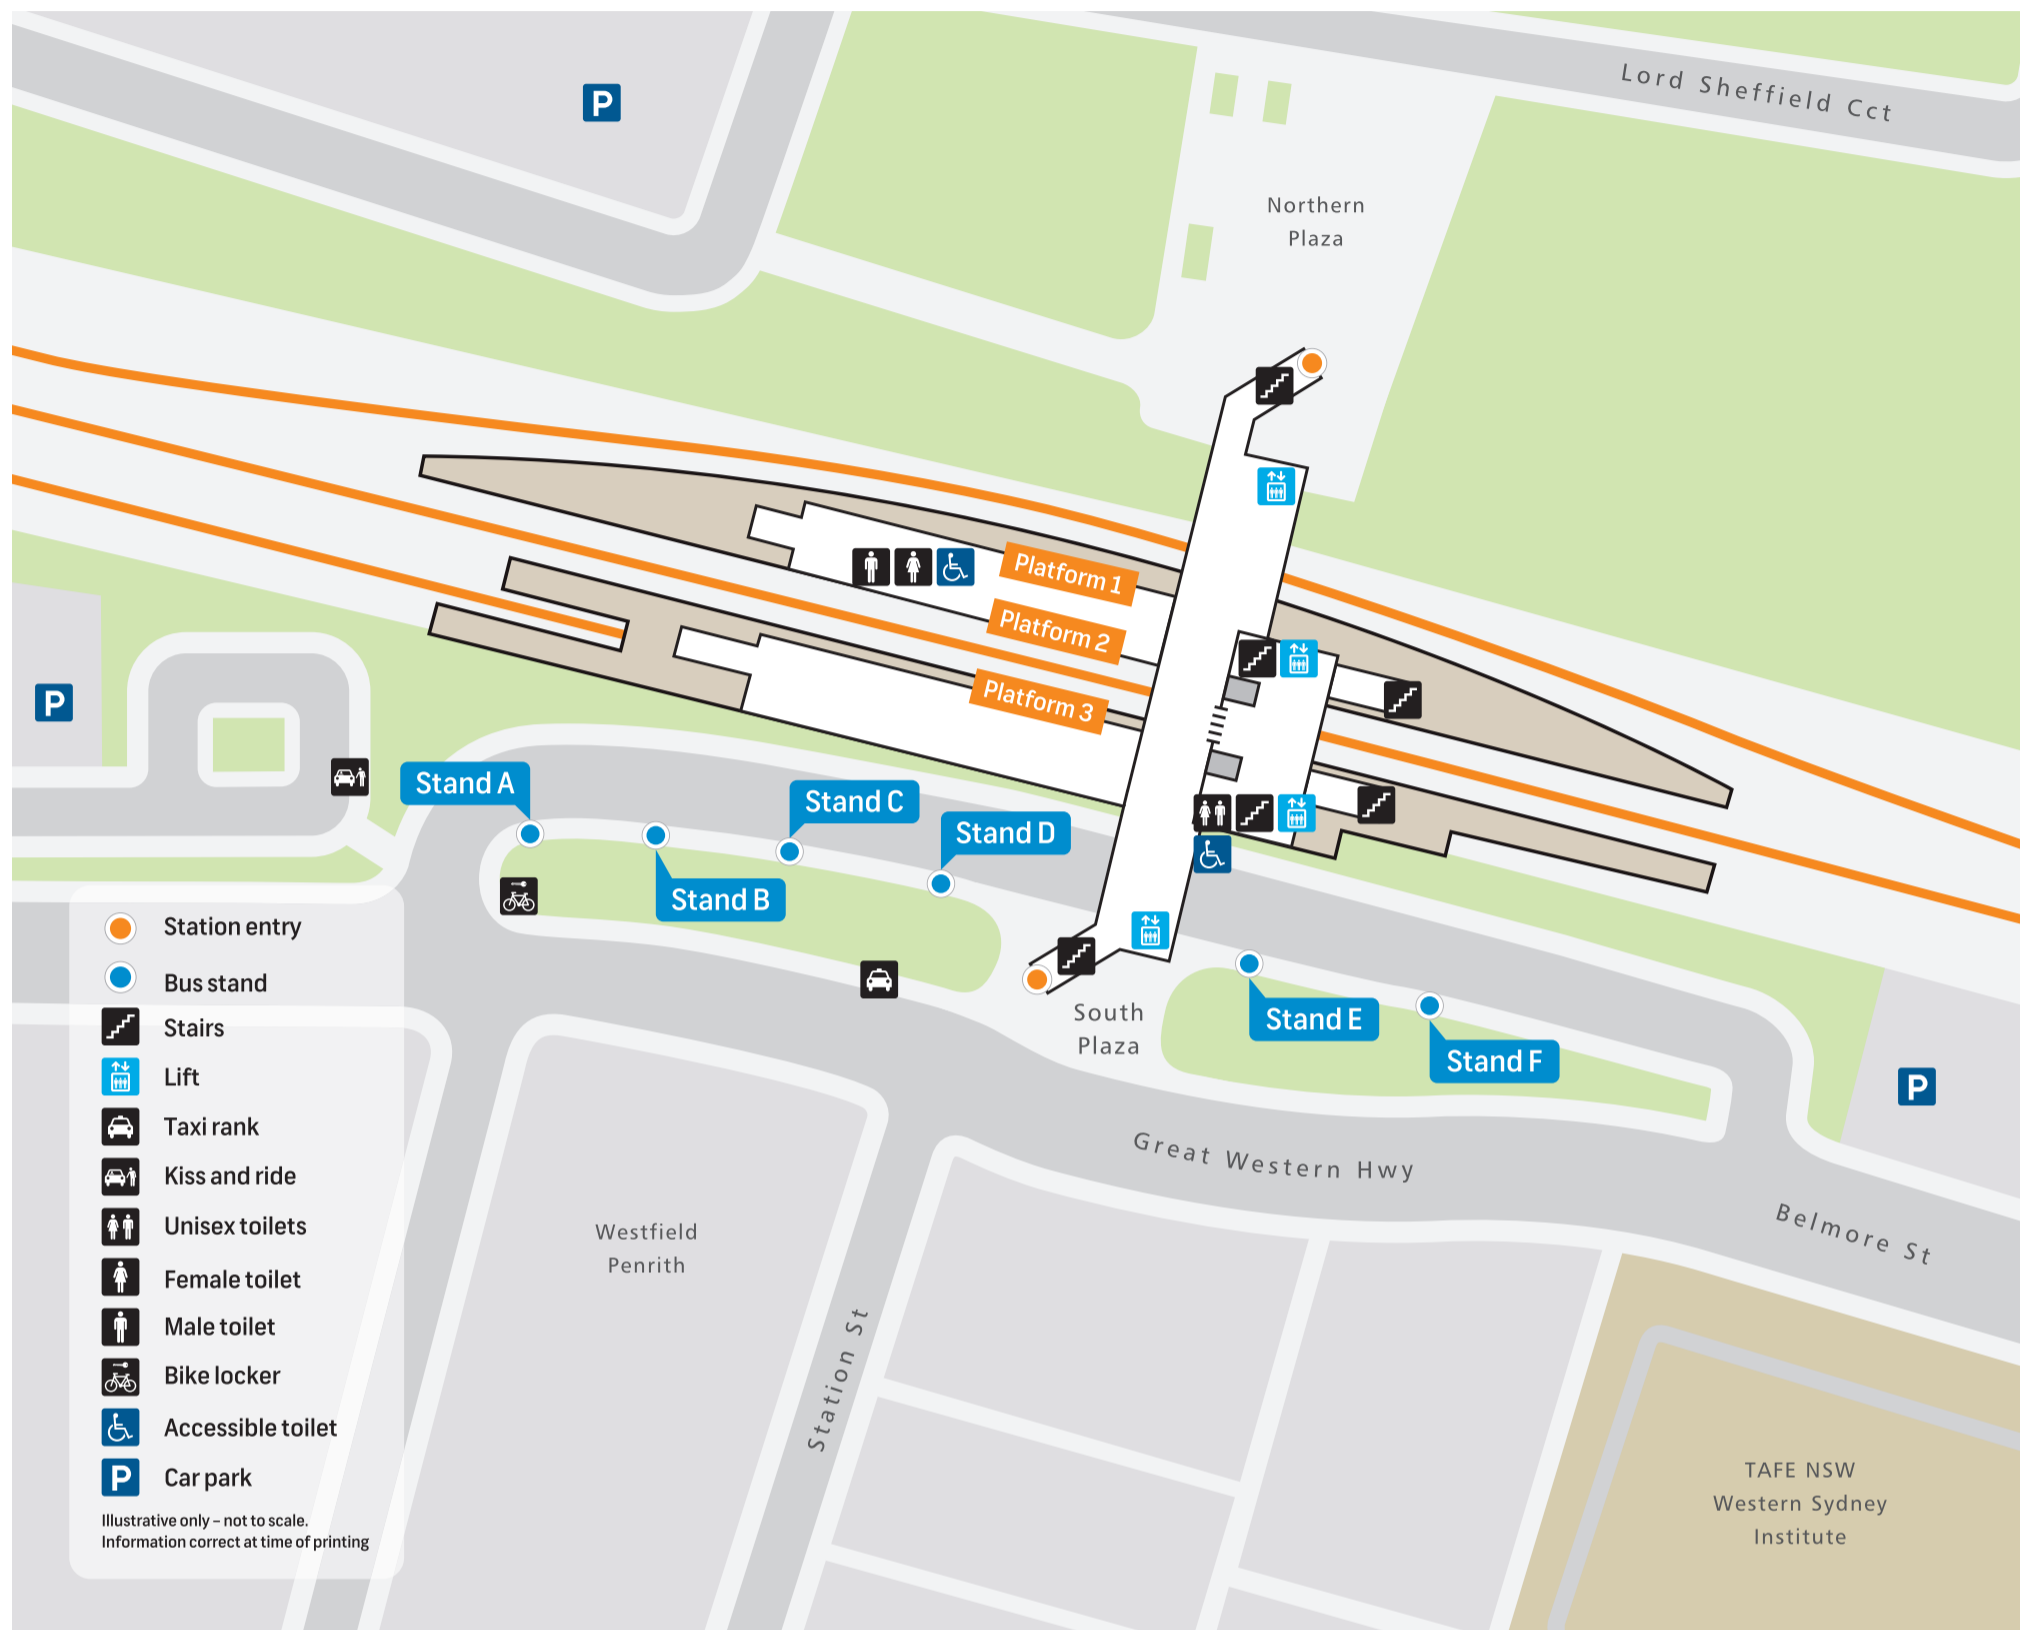

Penrith Station Public Transport Map

- Station entry
 - Bus stand
 - Stairs
 - Lift
 - Taxi rank
 - Kiss and ride
 - Unisex toilets
 - Female toilet
 - Male toilet
 - Bike locker
 - Accessible toilet
 - Car park
- Illustrative only - not to scale.
Information correct at time of printing

T **T1** *North Shore, Northern & Western Line*
Western North Shore

Blue Mountains

Western NSW

Stand A	
Stop no. 275075	
770	Mount Druitt
774	Mount Druitt
775	Mount Druitt
776	Mount Druitt

Stand B	
Stop no. 275076	
780	Mount Druitt
782	Werrington
783	Jordan Springs
784	Penrith via Cranebrook
785	Werrington
786	Penrith via Cranebrook

Stand C	
Stop no. 275077	
791	Penrith via Jamisontown
793	Penrith via Jamisontown
794	Glenmore Park
795	Warragamba
797	Penrith via Glenmore Park
799	Glenmore Park

Stand D	
Stop no. 275078	
673	Windsor
677	Richmond
678	Richmond
781	St Marys
789	Luddenham
N70	City Town Hall
S13	Penrith via Mountainview Village

Stand E	
Stop no. 275079	
688	Penrith via Emu Heights
689	Penrith via Leonay
690P	Springwood
691	Mount Riverview

Stand F	
Stop no. 275081	
Arrivals only	

For more information

transportnsw.info