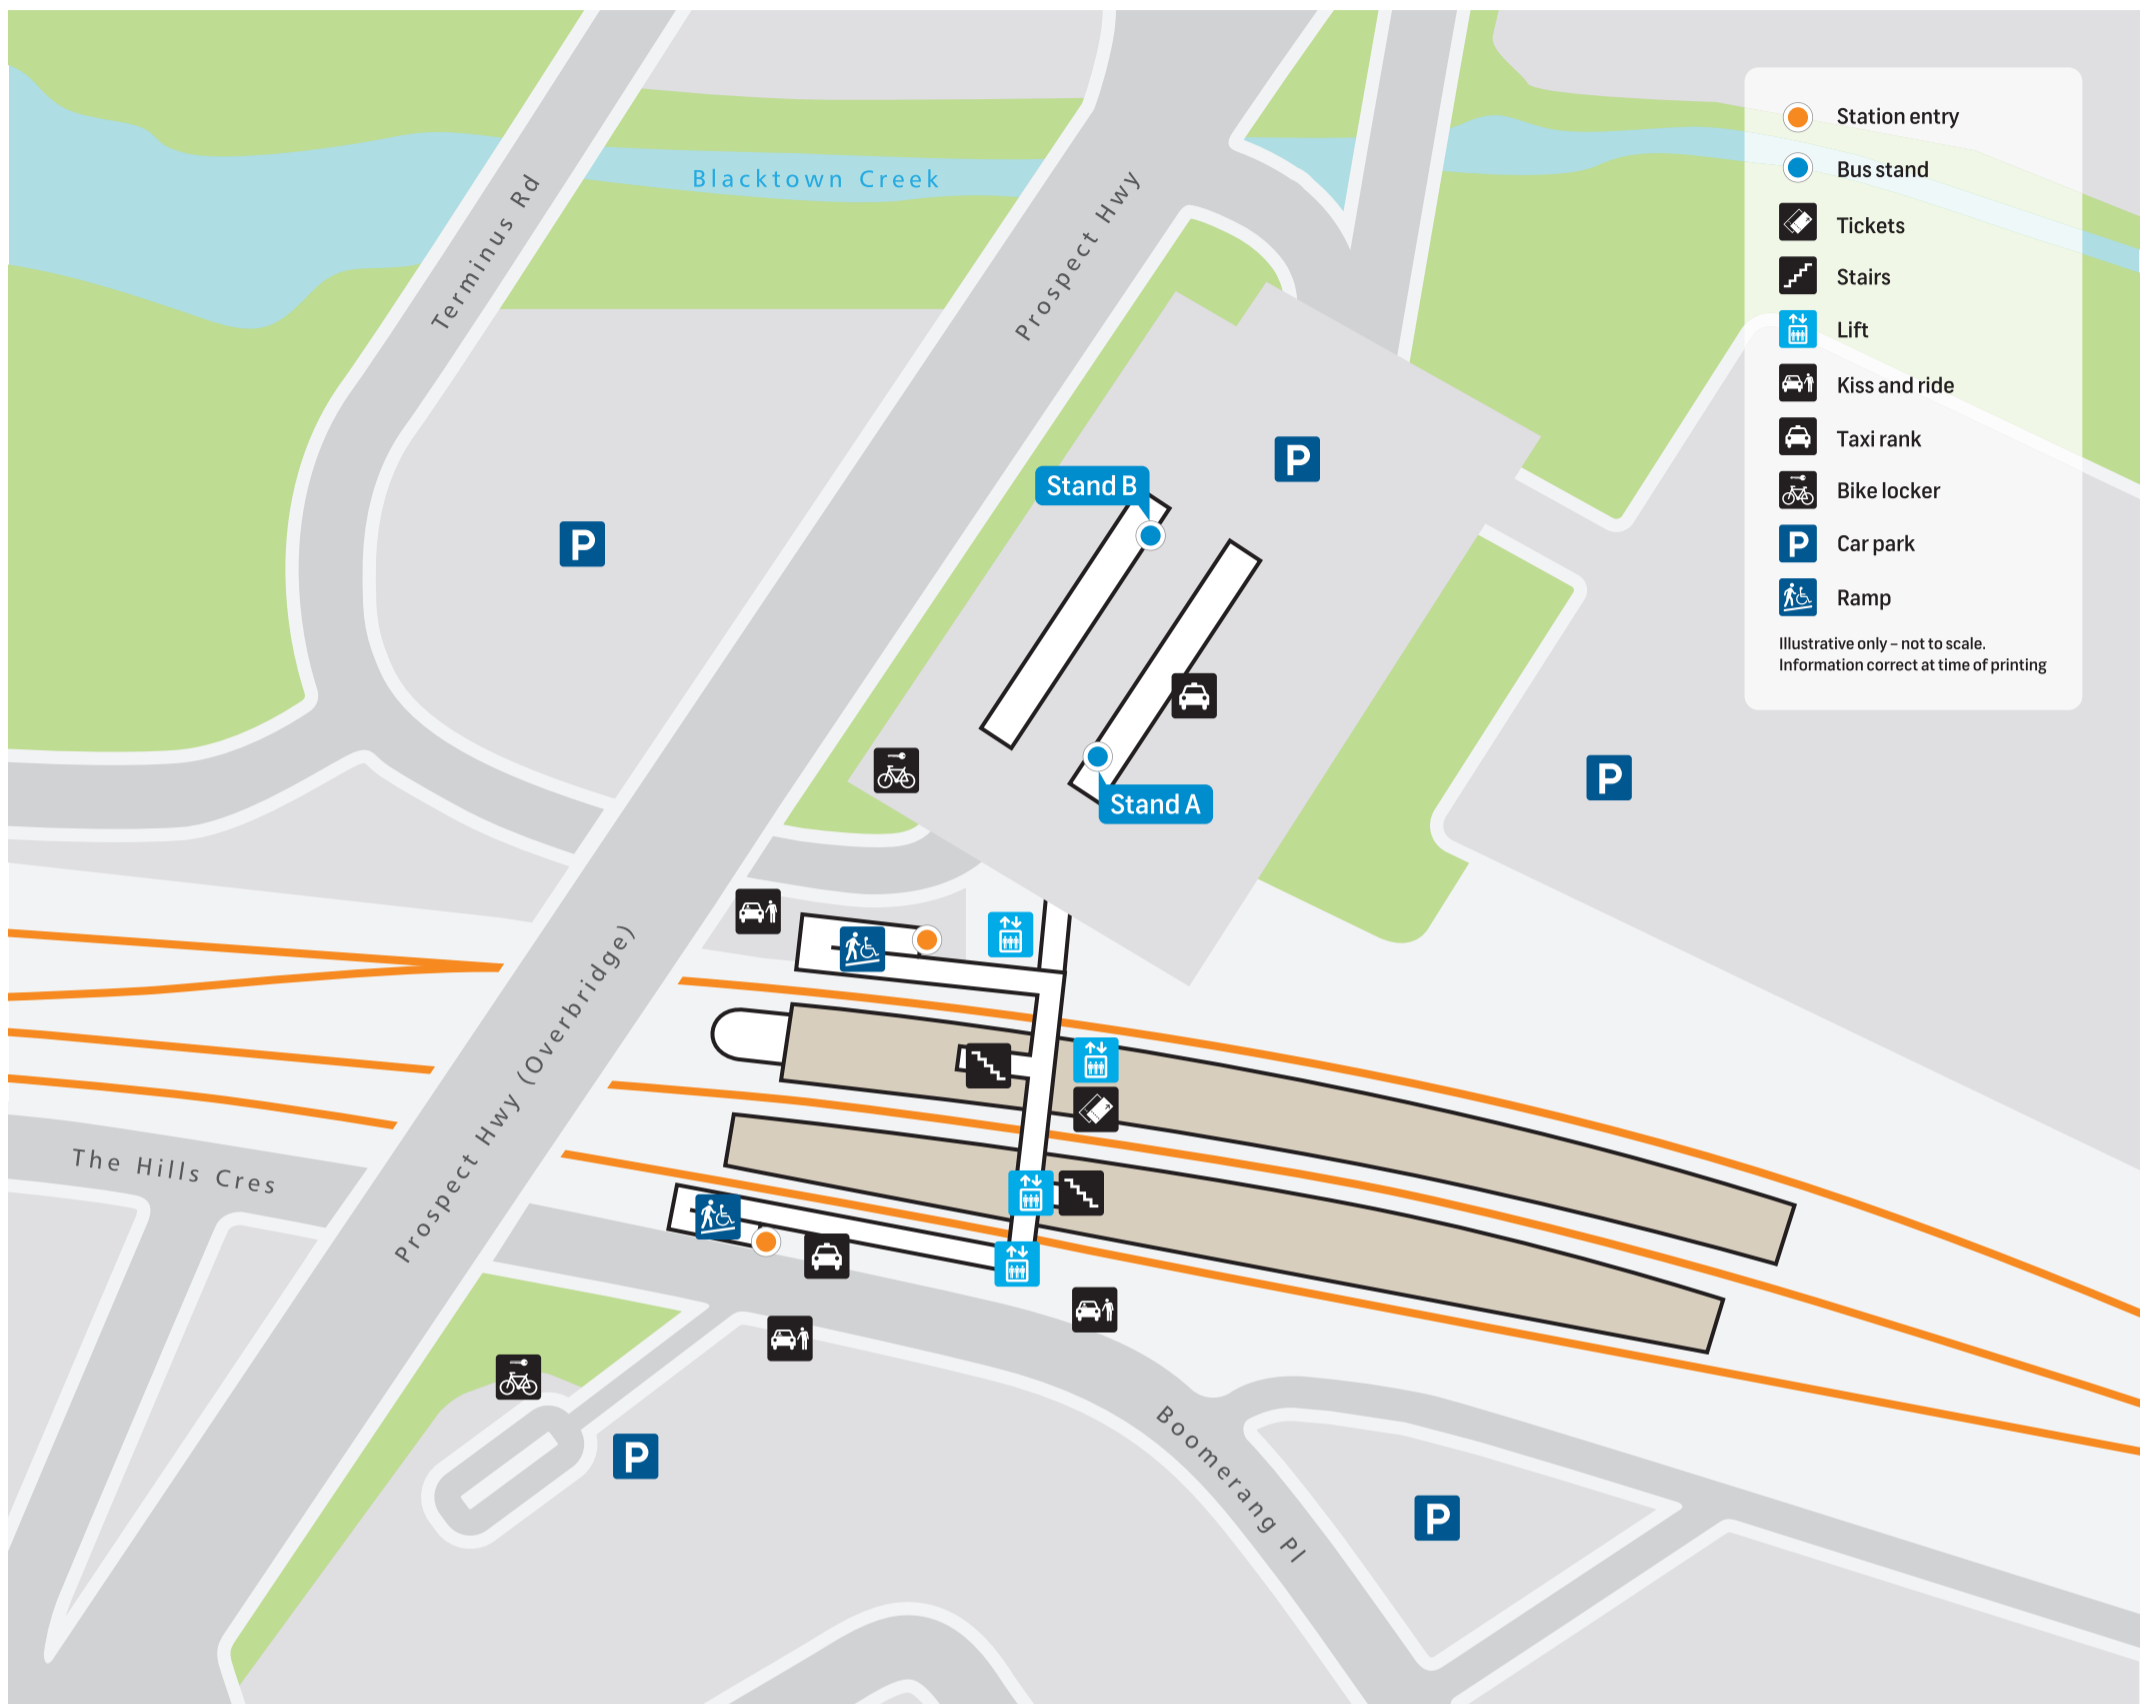

Seven Hills Station Public Transport Map

T1 North Shore, Northern & Western Line
Western
Richmond
North Shore

T5 Cumberland Line
Leppington
Richmond

Stand A

Stop no. 214732

611 Macquarie Park
630 Epping
705 Blacktown
711 Blacktown
714 Norwest
715 Norwest
718 Kings Langley

Stand B

Stop no. 214733

611 Blacktown
630 Blacktown
702 Blacktown
705 Parramatta
711 Parramatta

For more information

 transportnsw.info